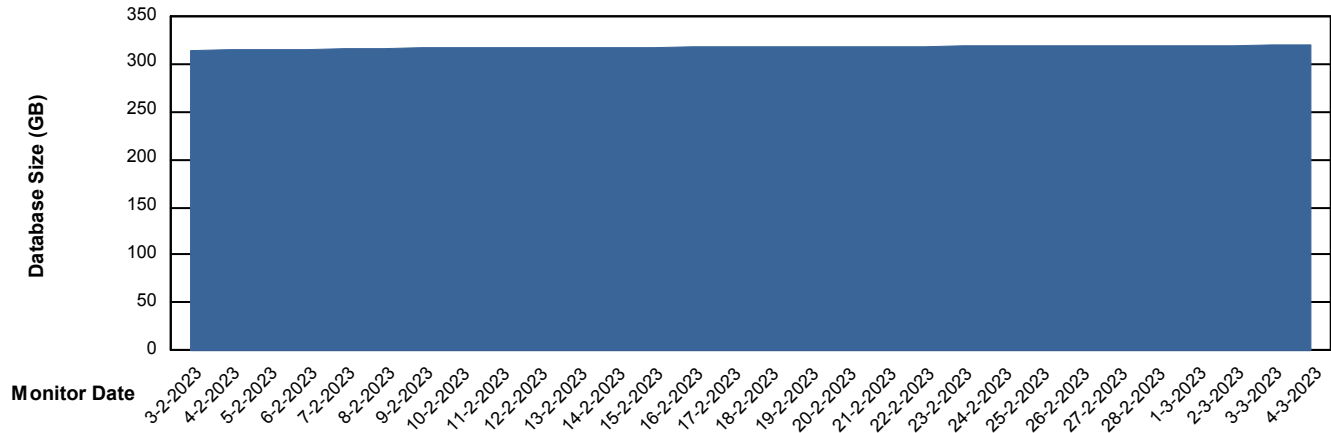

DATABASE SIZE NOA_PRD_NovoABS01_DB

Database growth over last month