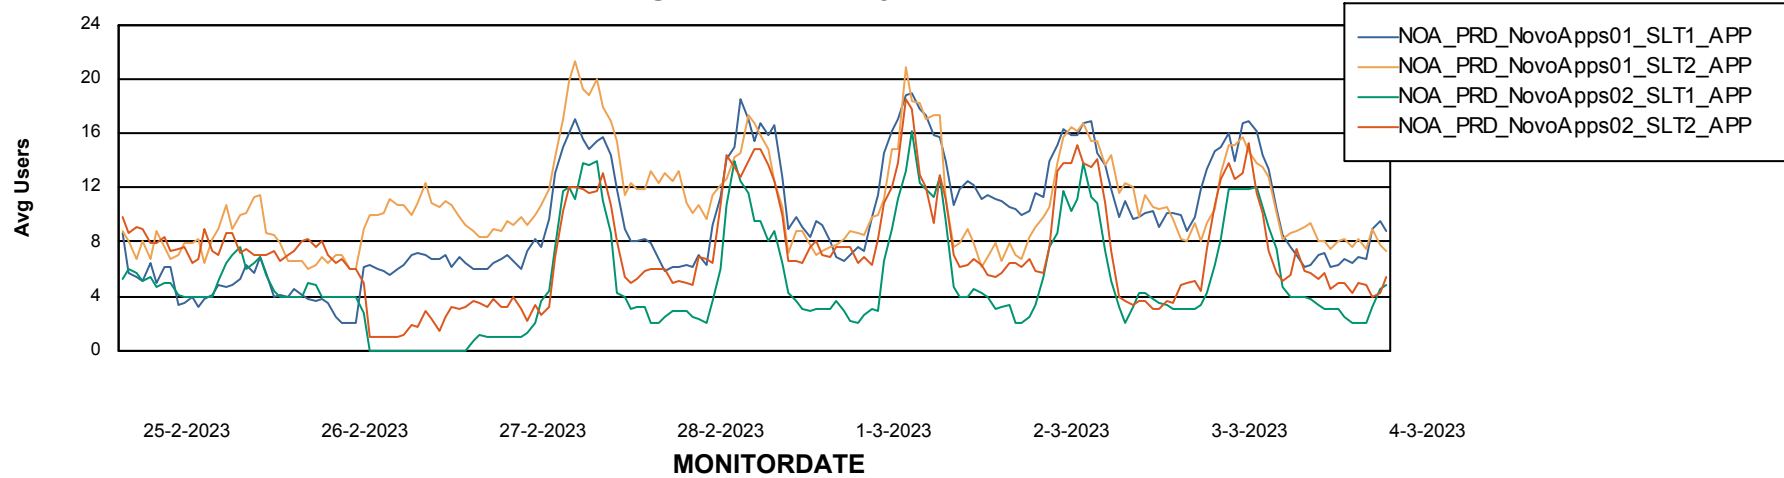

Avg users per day per ABS server