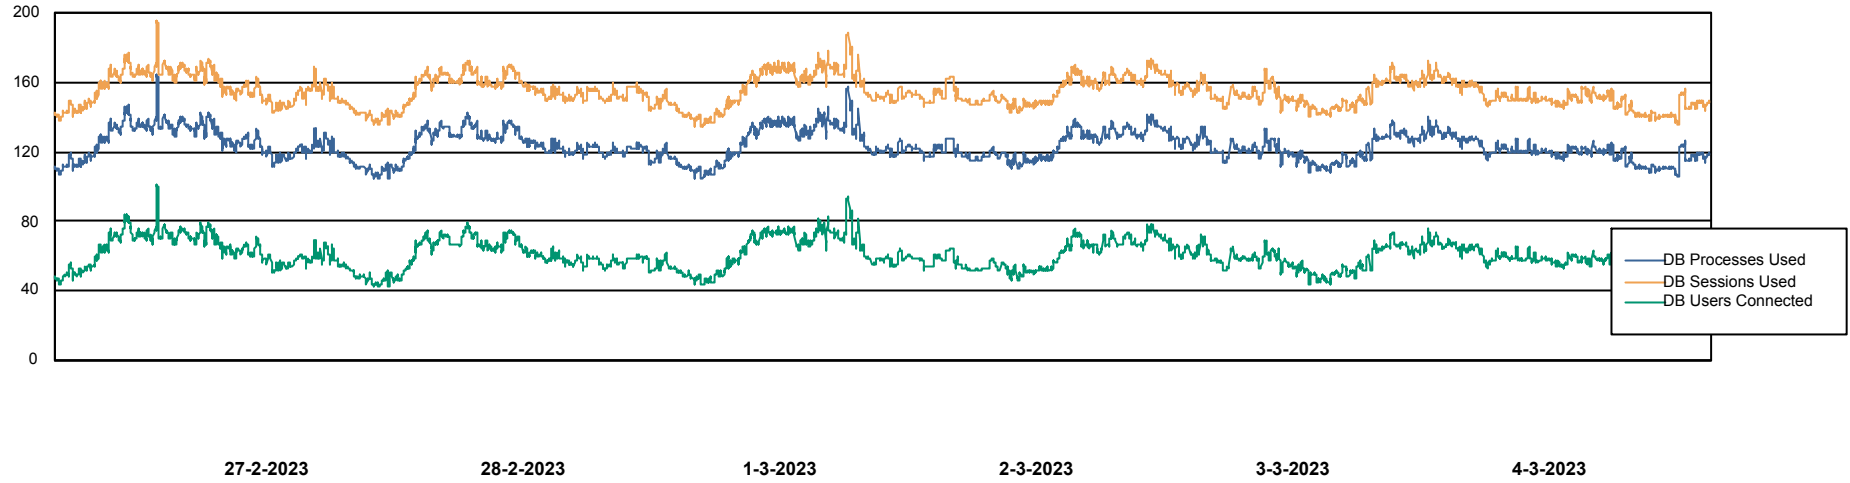

Weekly SLA Customer Report

Customer NOA_Production (24/7)
Database ID 116

Database Performance NOA_BI_NOVOBI_Production

Weekly SLA Customer Report

Customer NOA_Production (24/7)
Database ID 116

Database Performance NOA_PRD_NovoABS01_DB