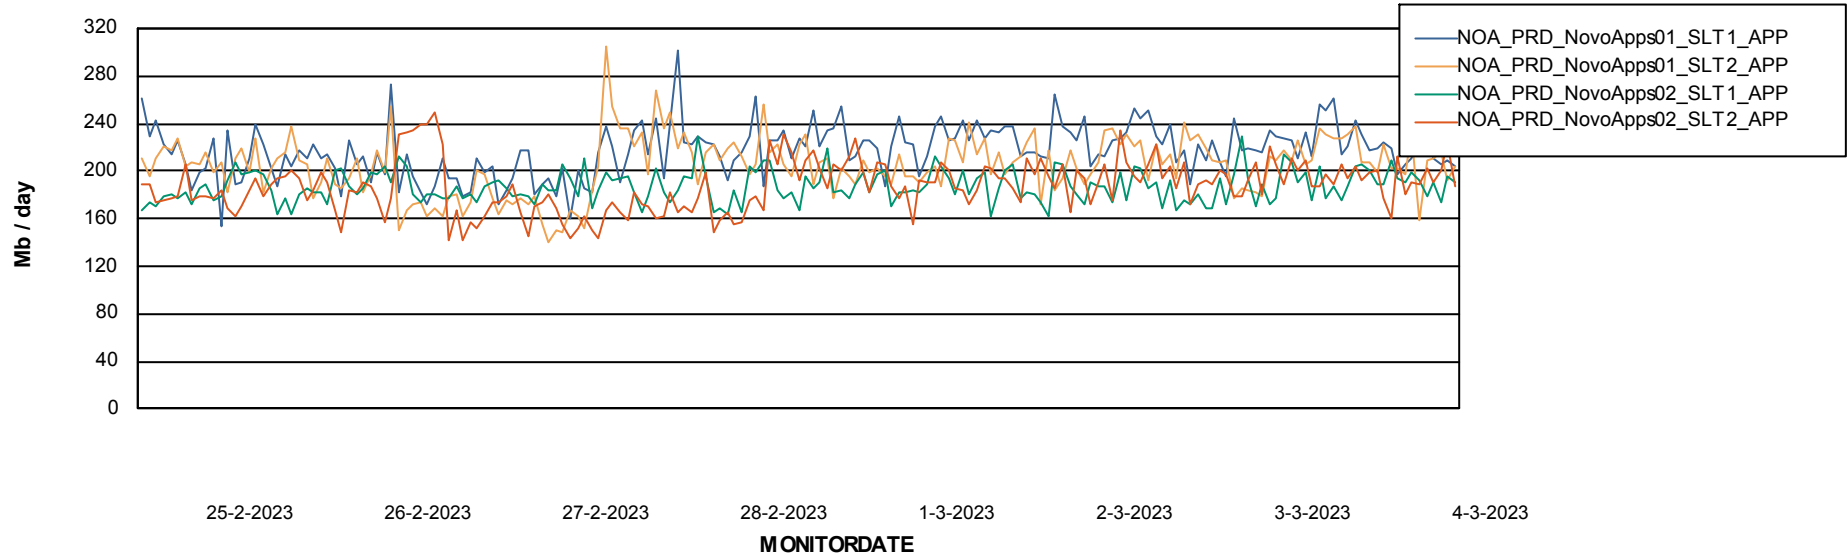

ABSSolute Application Server Services

Avg memory used per ABS Server Service