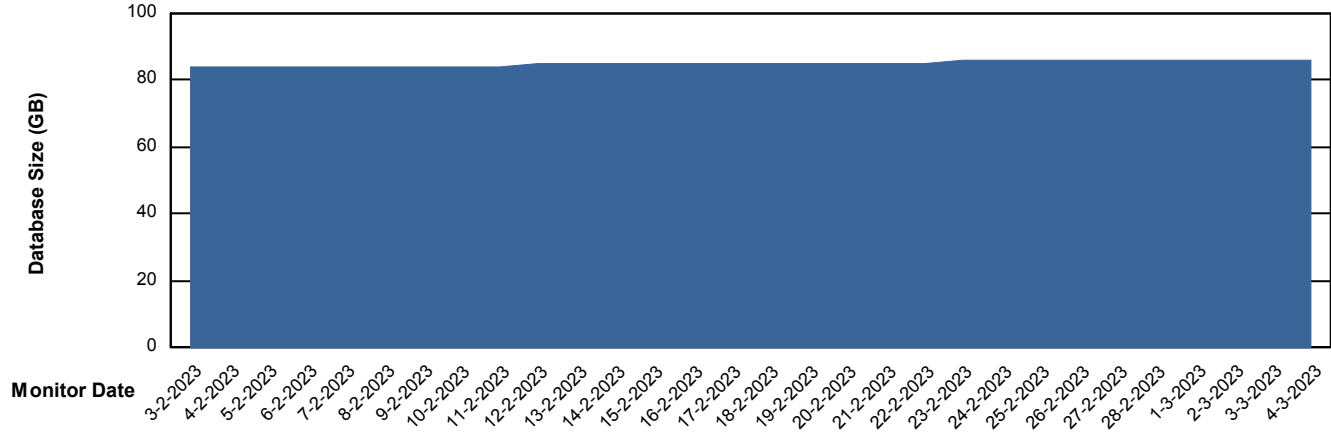

DATABASE SIZE NOA_BI_NOVOBI_Production

Database growth over last month