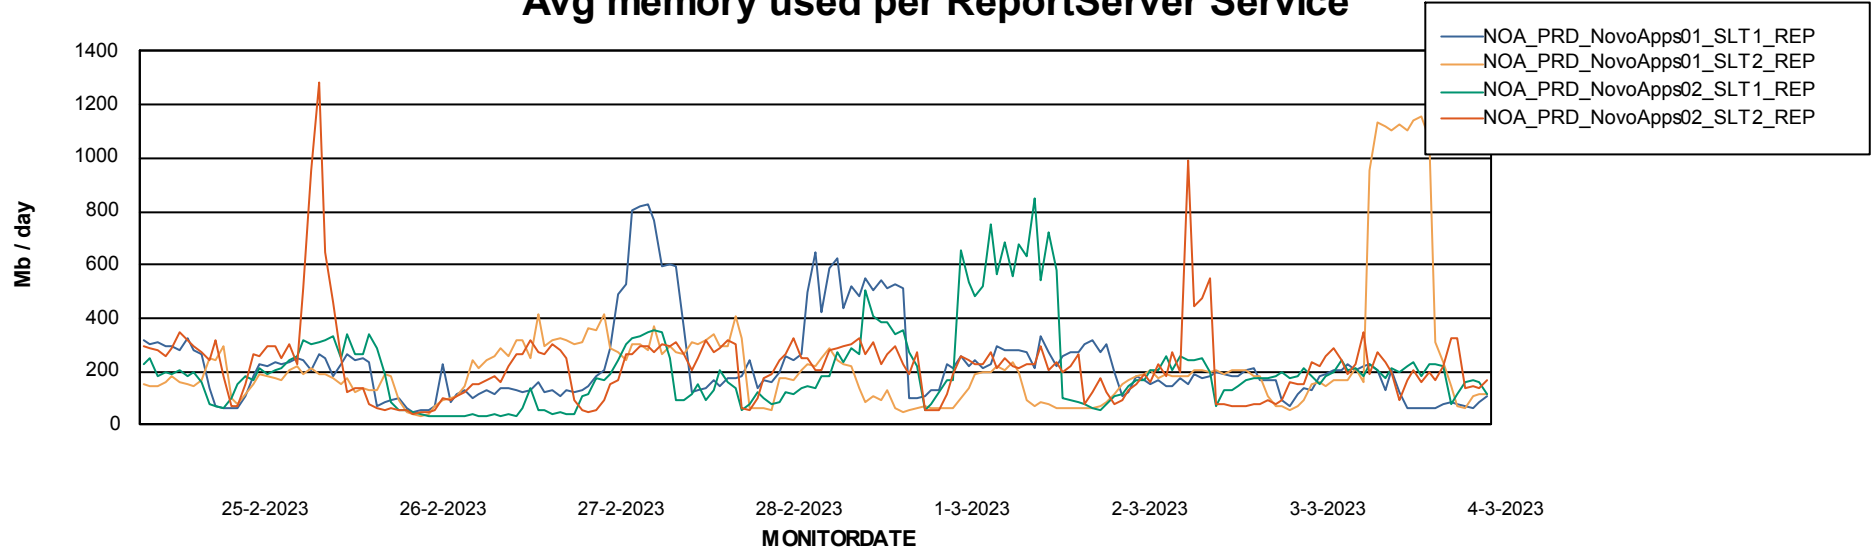

ABSSolute Application ReportServer Services

Avg memory used per ReportServer Service