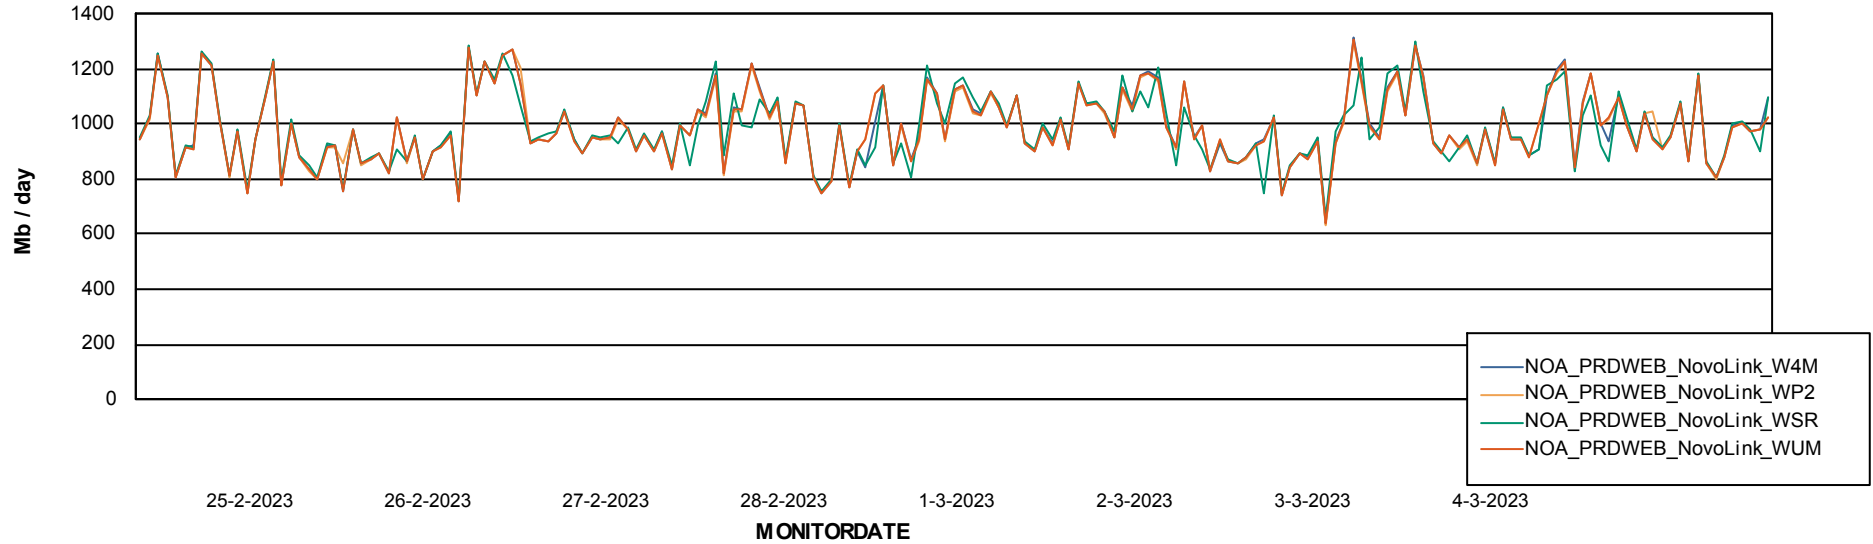

Avg memory used per ReportServer Service

Weekly SLA Customer Report

Customer NOA_Production (24/7)
Database ID 116

ABSSolute Web Component Services

Avg memory used per ABS Web component

Weekly SLA Customer Report