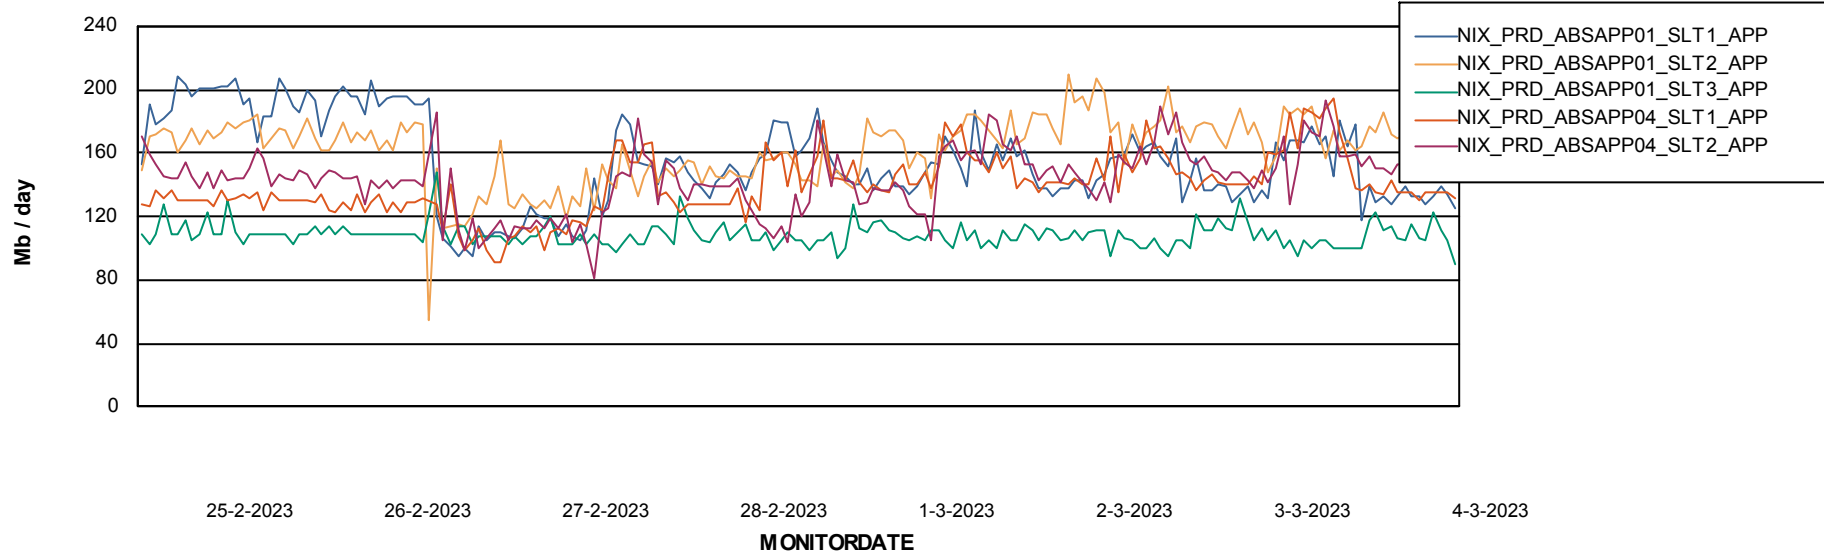

ABSSolute Application Server Services

Avg memory used per ABS Server Service