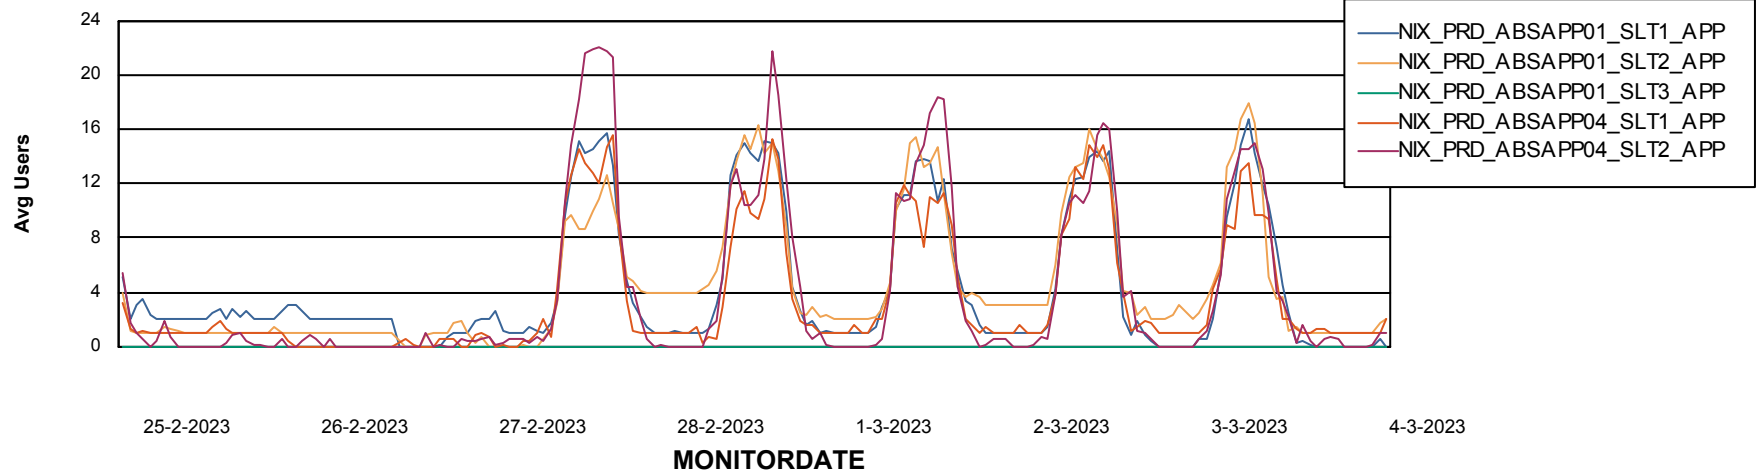

Avg users per day per ABS server