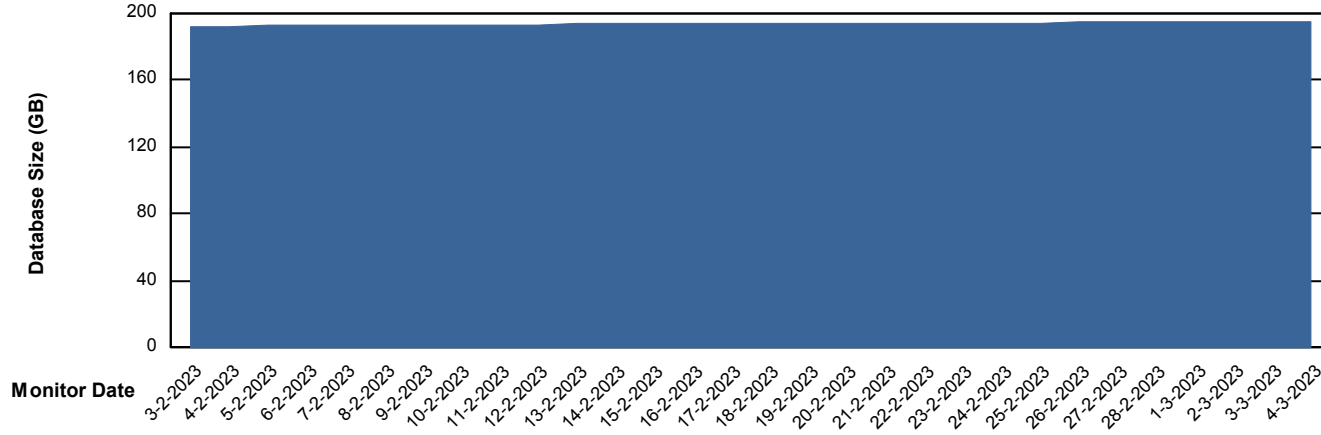

Customer NIX_Production
Database ID 51

Database Performance NIXDB_Standby

DB Processes Max 300

Weekly SLA Customer Report

Customer NIX_Production
Database ID 51

DATABASE SIZE NIXDB_BI

Database growth over last month