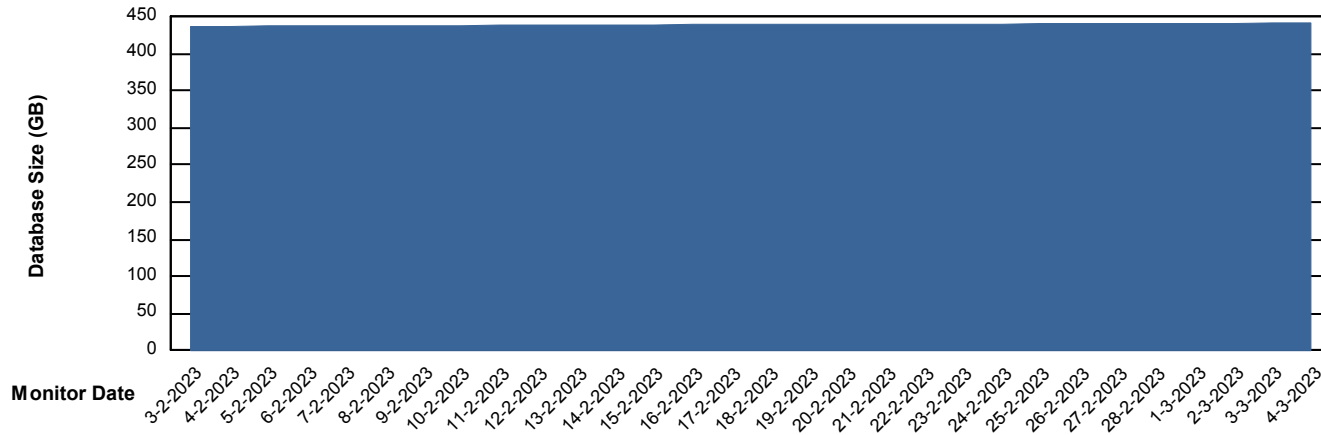

DATABASE SIZE NIXDB_Production

Database growth over last month