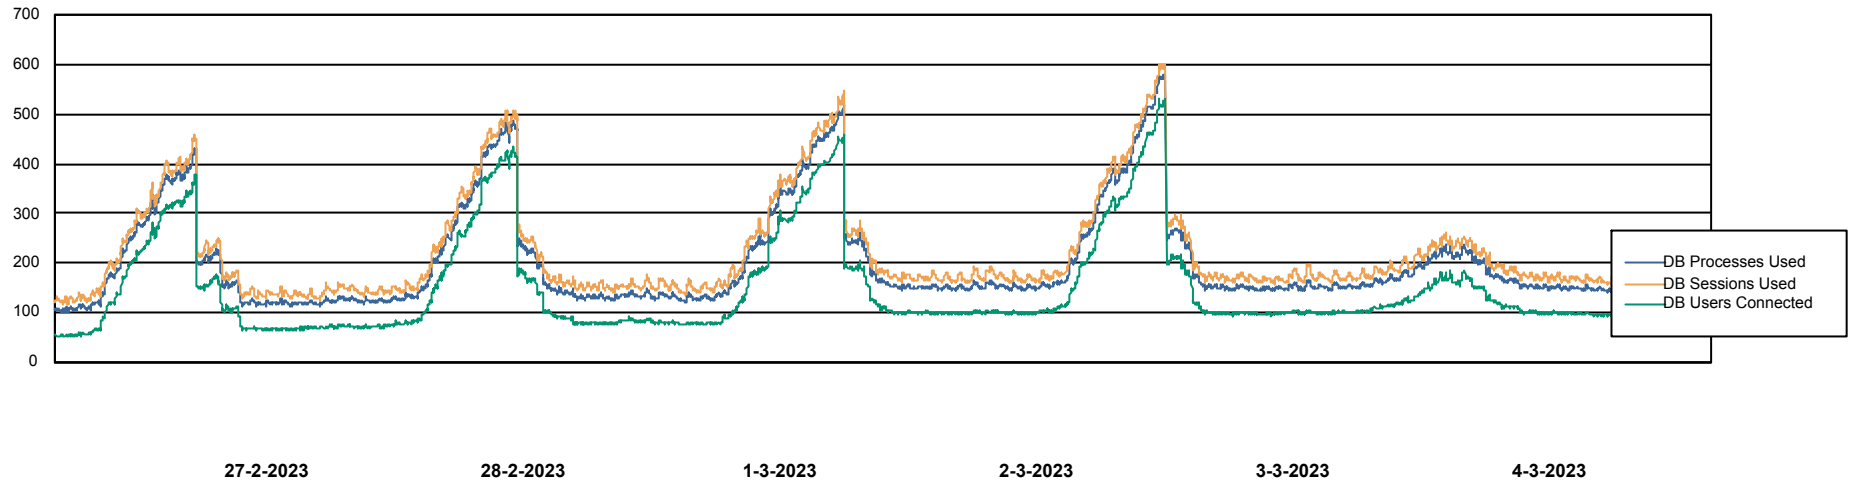

Weekly SLA Customer Report

Customer NIX_Production
Database ID 51

Database Performance NIXDB_BI

Weekly SLA Customer Report

Customer NIX_Production
Database ID 51

Database Performance NIXDB_Production

Weekly SLA Customer Report