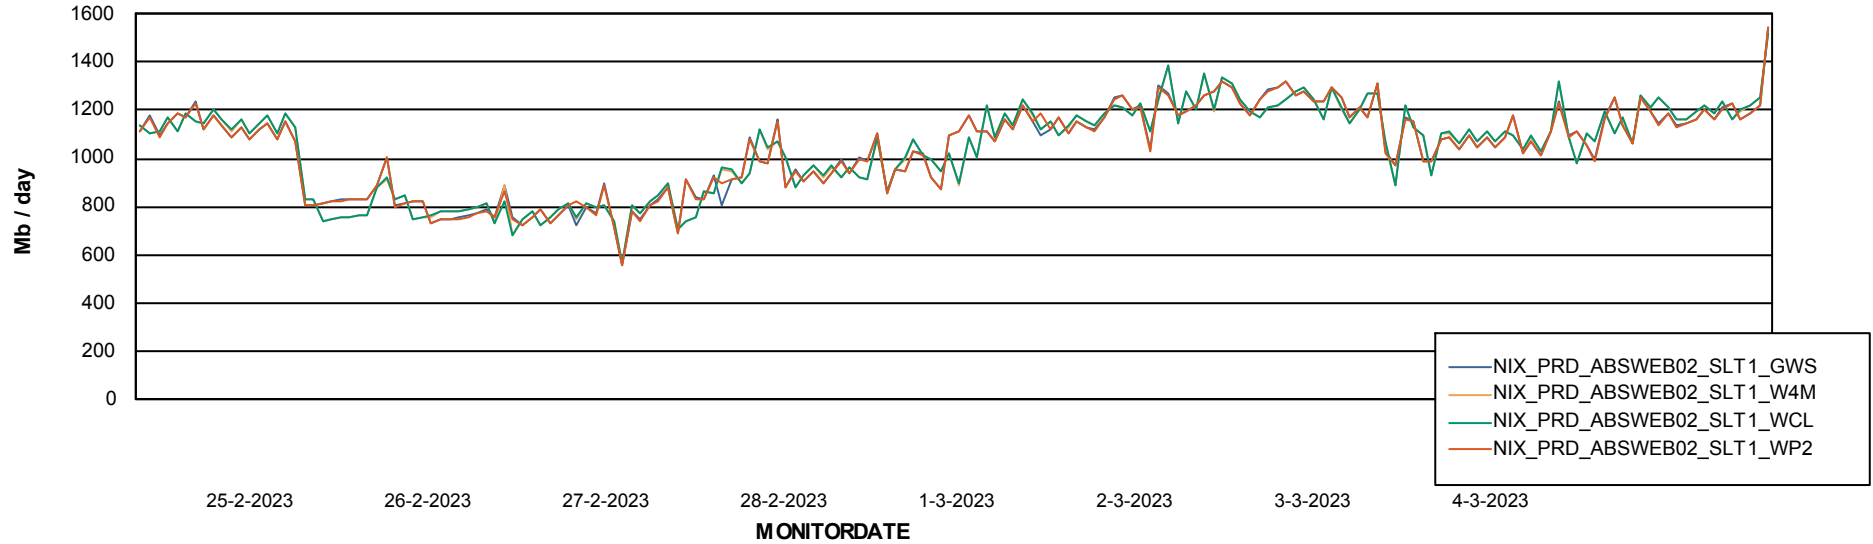

ABSSolute Web Component Services

Avg memory used per ABS Web component