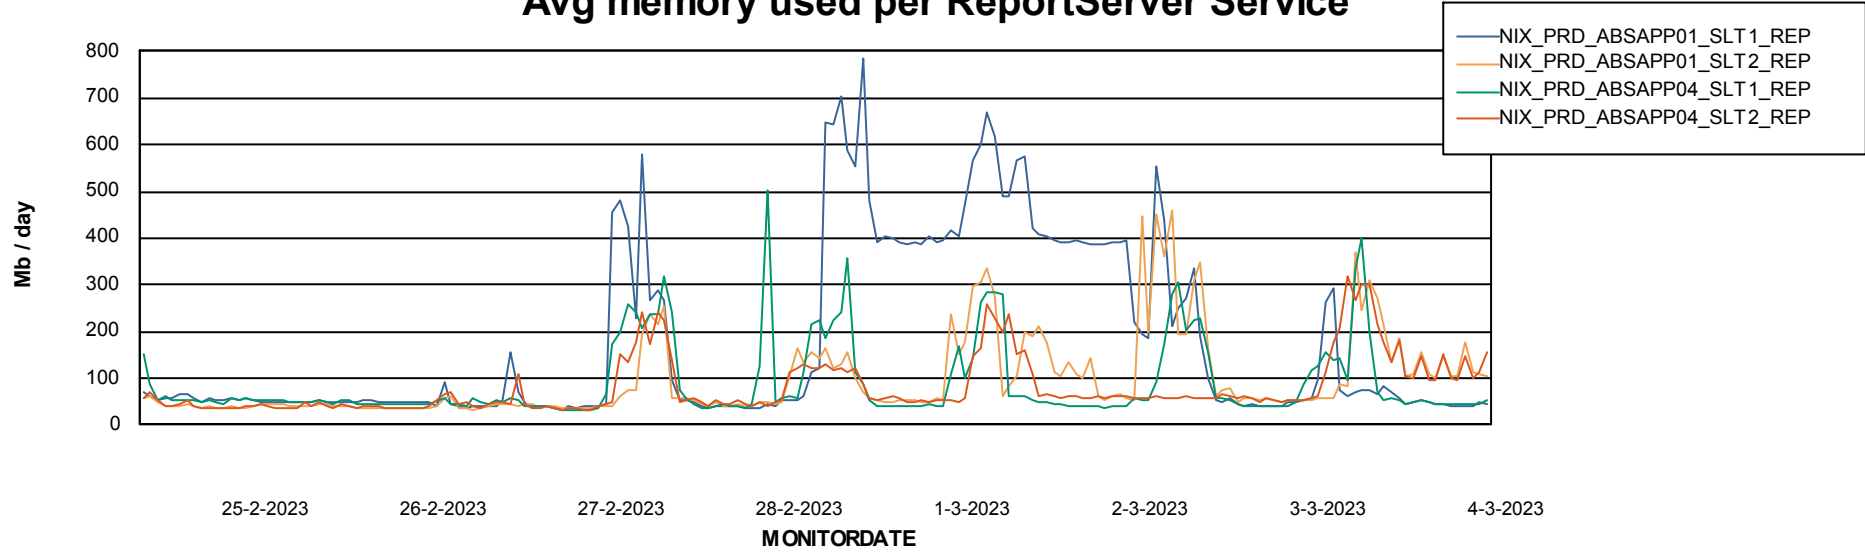

Avg memory used per ABS Server Service

Avg users per day per ABS server

Weekly SLA Customer Report

Customer NIX_Production
Database ID 51

ABSSolute Application ReportServer Services

Avg memory used per ReportServer Service