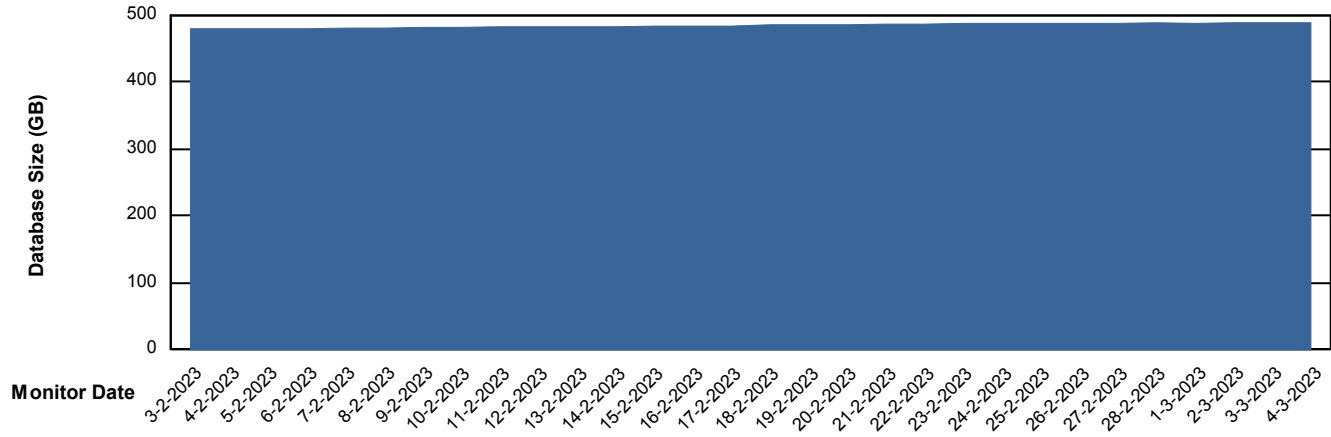

DATABASE SIZE LTS_PROD_CLSABSBI01_BI

Database growth over last month