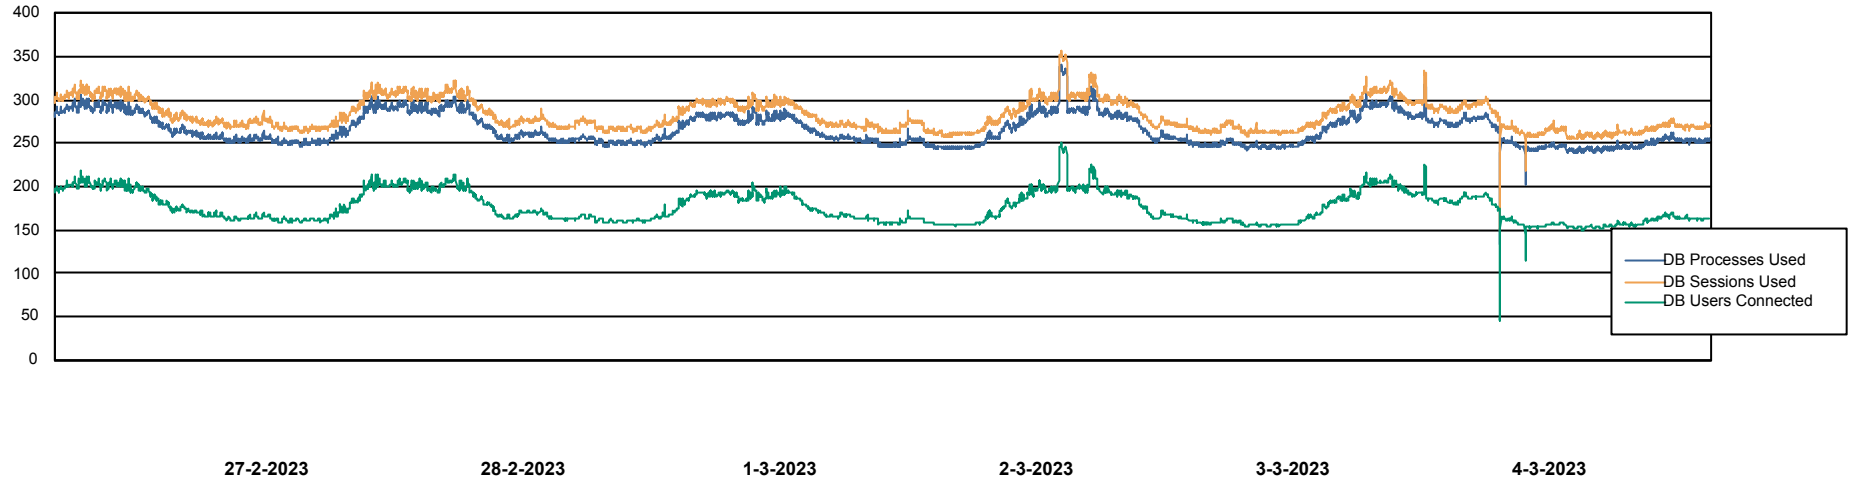

Weekly SLA Customer Report

Customer LTS(CleanLease)_Production
Database ID 126

Database Performance LTS_PROD_CLSABSBI01_BI

Weekly SLA Customer Report

Customer LTS(CleanLease)_Production
Database ID 126

Database Performance LTS_PROD_CLSABSD01_PRDB