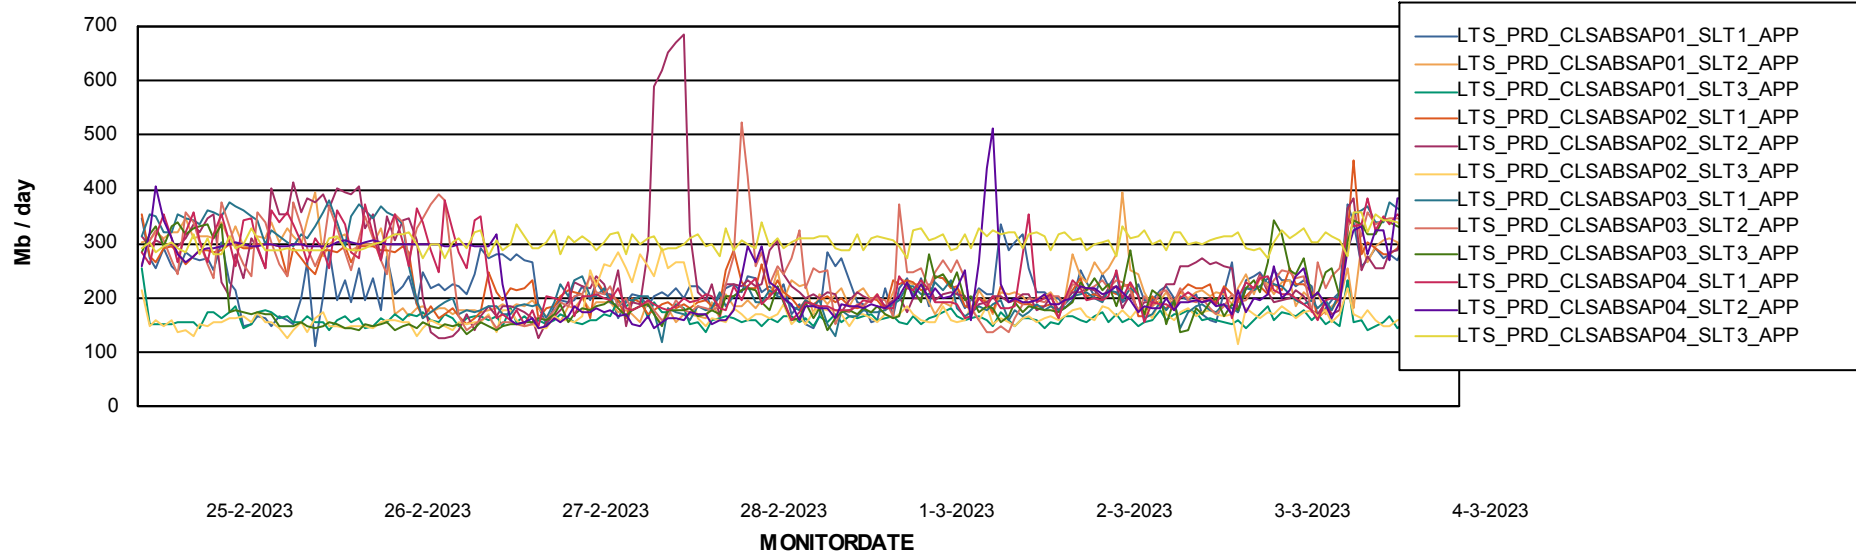

ABSSolute Application Server Services

Avg memory used per ABS Server Service