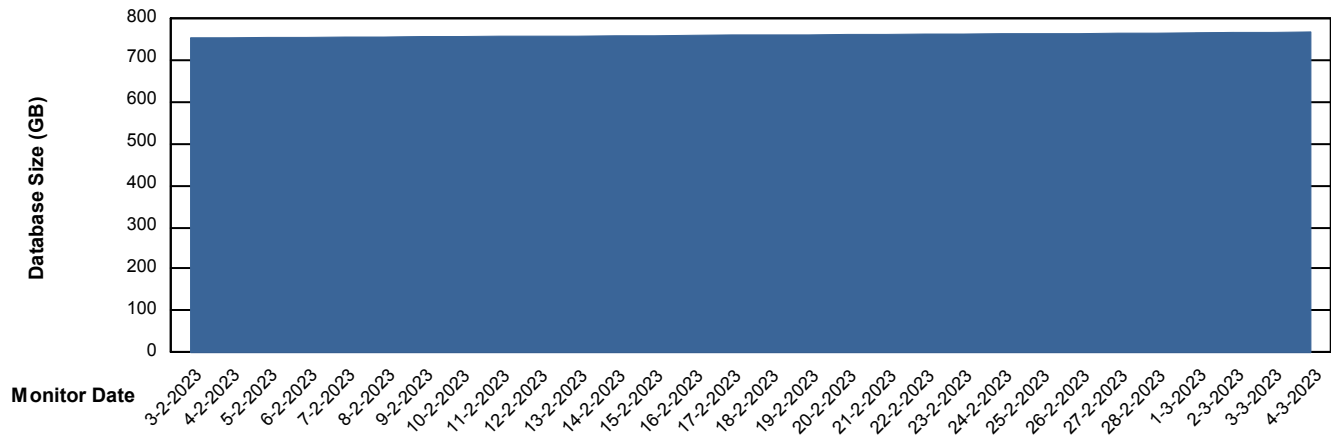

Customer LTS(CleanLease)_Production
Database ID 126

DATABASE SIZE LTS_PROD_CLSABSBI01_BI

Database growth over last month

DATABASE SIZE LTS_PROD_CLSABSDB01_PRDB

Database growth over last month

Weekly SLA Customer Report