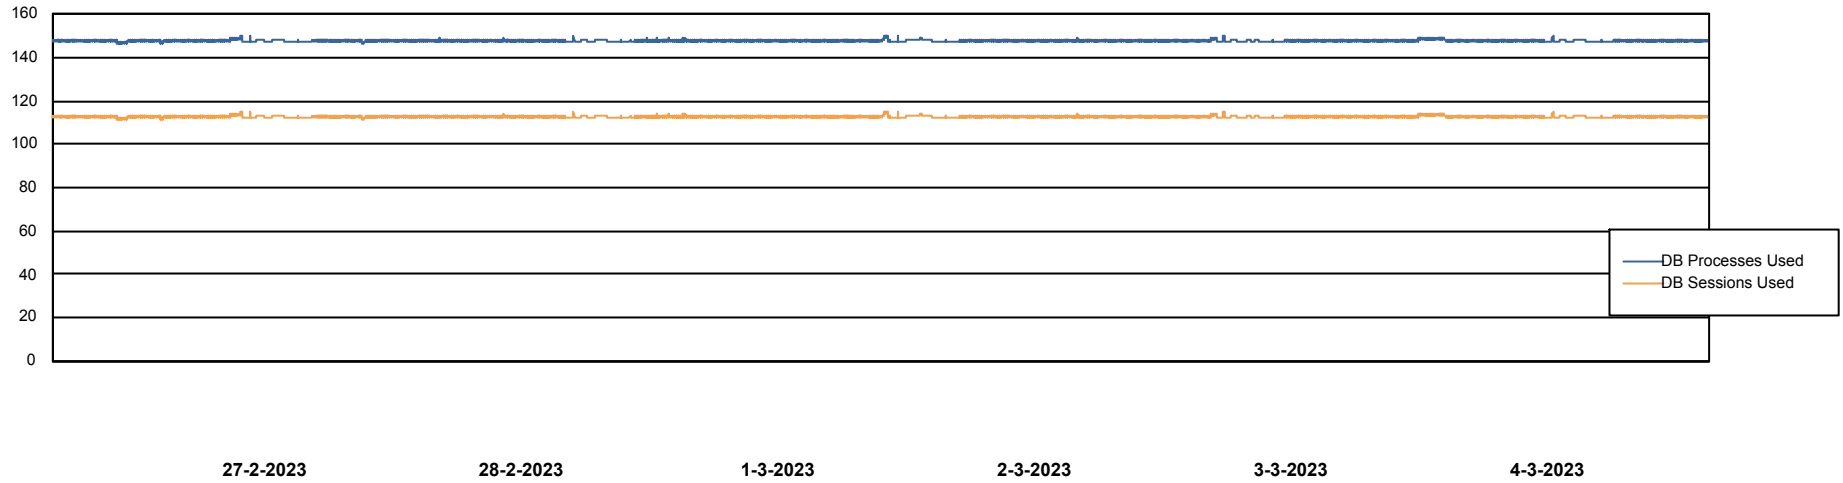

Database Performance JSG_PRD_PICARD_DB

DB Processes Max 1,000
DB Processes Max 0
DB Processes Max 4