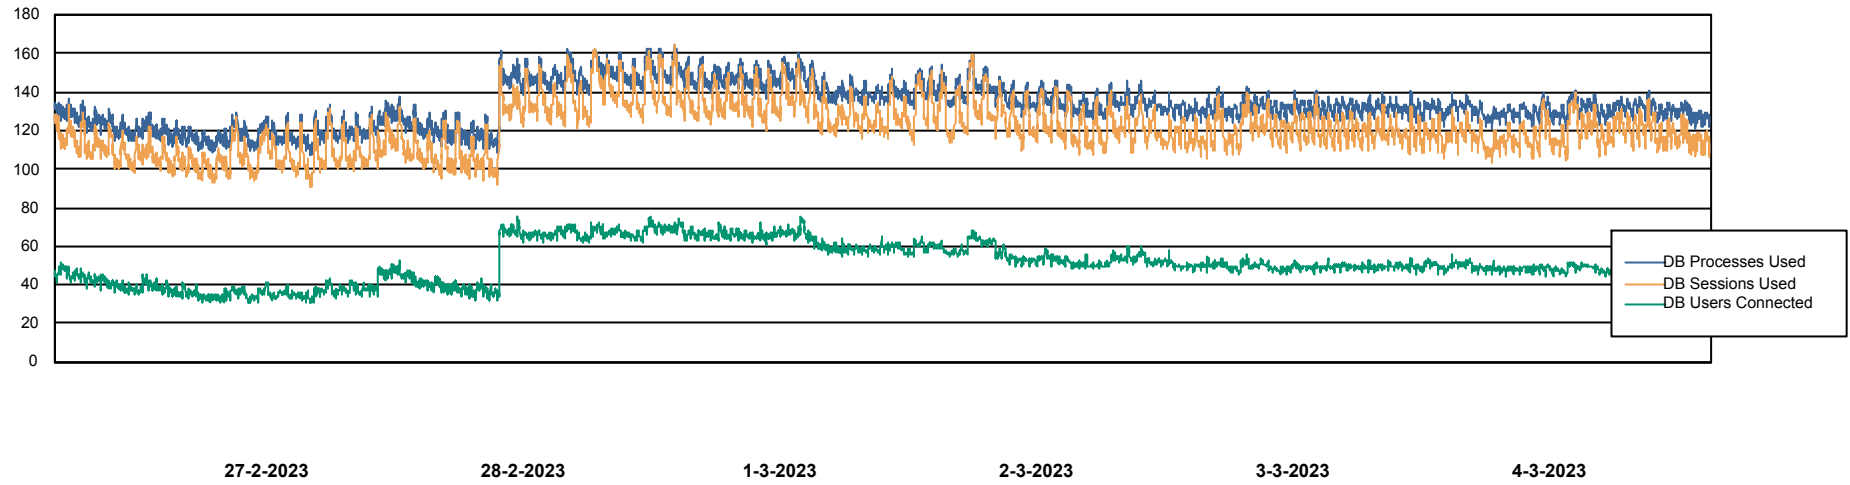

Database Performance JSG_PRD_SAREK_DB