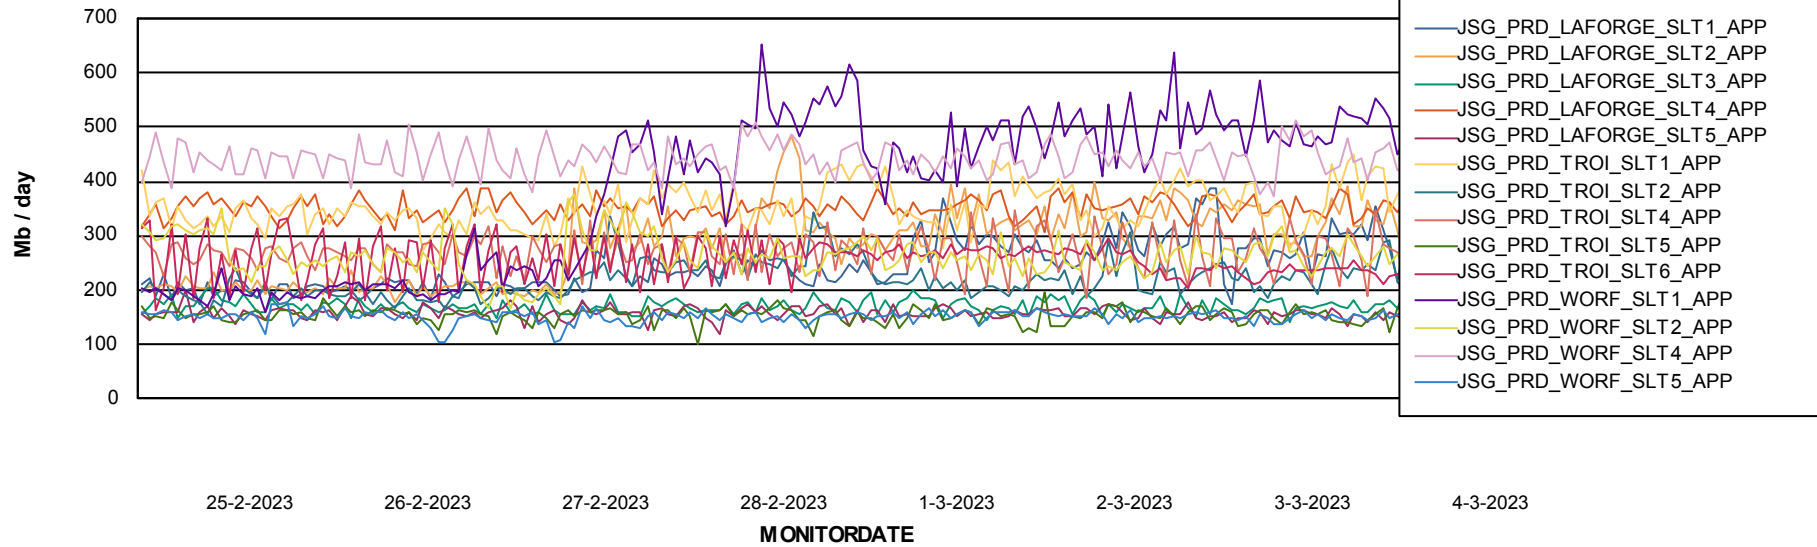

Customer JSG_Production (24/7)
Database ID 102

zo, 26-02-2023 None
do, 2-03-2023 None
wo, 1-03-2023 None
vr, 3-03-2023 None
zo, 26-02-2023 None
ma, 27-02-2023 None

Standby Database Health JSG_Production (24/7)

Recovery lag for last 7 days

Weekly SLA Customer Report

Customer JSG_Production (24/7)
Database ID 102

ABSSolute Application Server Services

Avg memory used per ABS Server Service

Avg users per day per ABS server