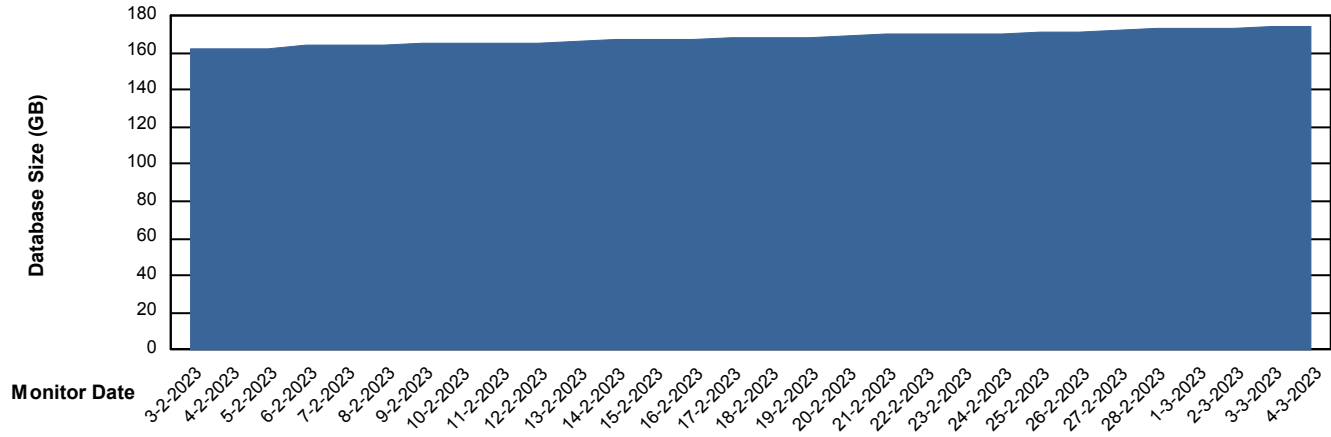

Database growth over last month

Weekly SLA Customer Report

Customer JSG_Production (24/7)
Database ID 102

DATABASE SIZE JSG_PRD_SAREK_DB

Database growth over last month

Weekly SLA Customer Report

Customer JSG_Production (24/7)
 Database ID 102