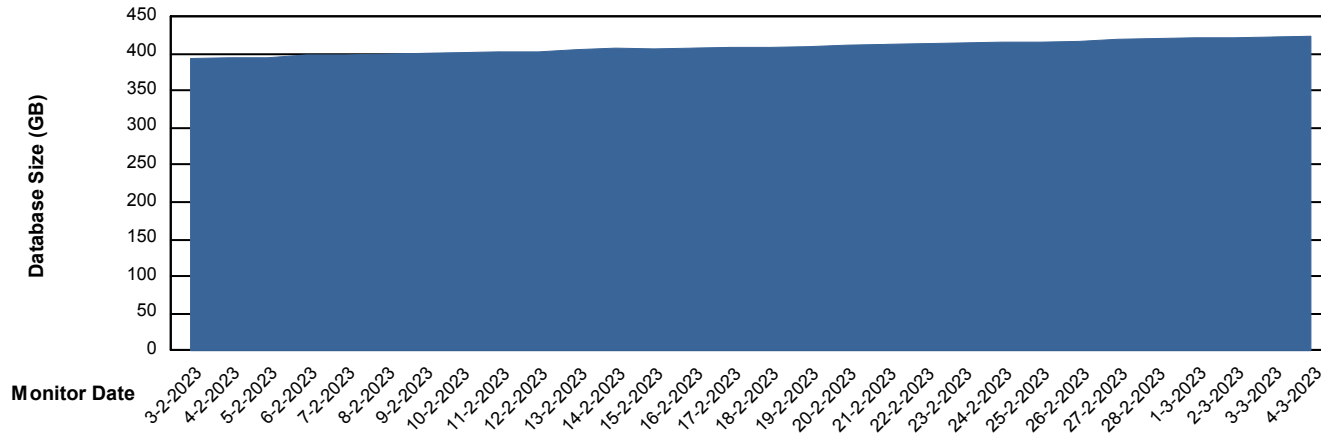

Database Performance JSG_PRD_SAREK_DB

Weekly SLA Customer Report

Customer JSG_Production (24/7)
Database ID 102

DATABASE SIZE JSG_PRD_BASHIR_DB

Database growth over last month

DATABASE SIZE JSG_PRD_RIKER_DB

Database growth over last month

Weekly SLA Customer Report

Customer JSG_Production (24/7)
Database ID 102

DATABASE SIZE JSG_PRD_SAREK_DB

Database growth over last month

Weekly SLA Customer Report

Customer JSG_Production (24/7)
 Database ID 102