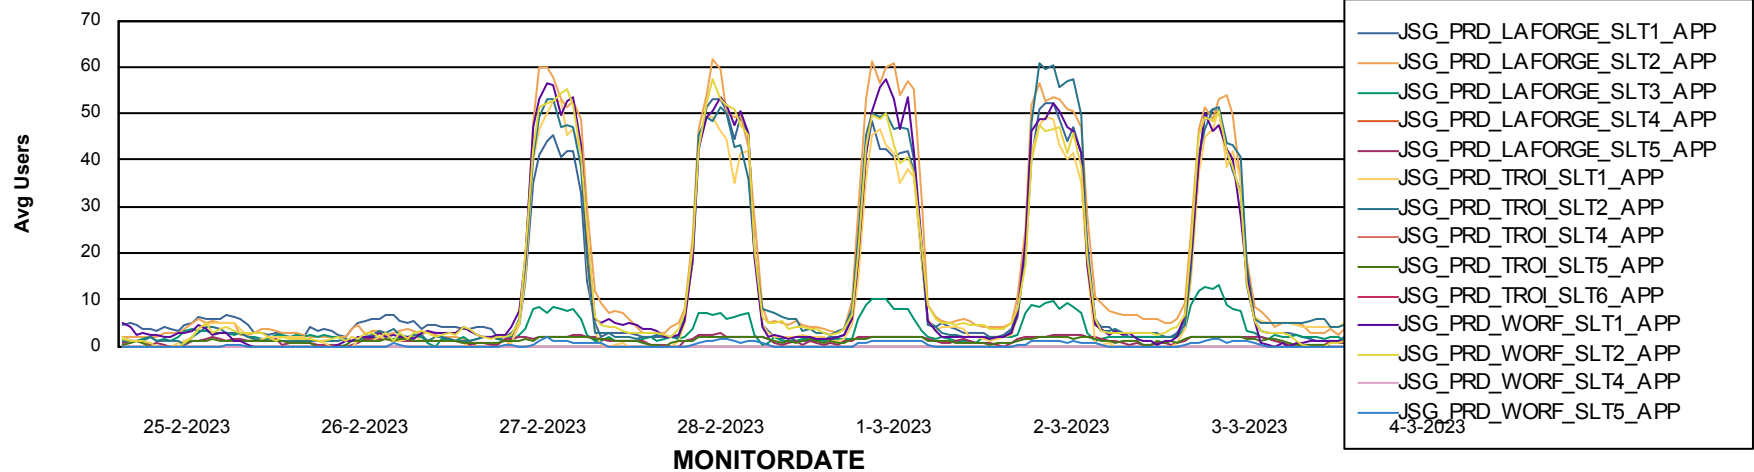

Customer JSG_Production (24/7)
Database ID 102

zo, 26-02-2023 None
do, 2-03-2023 None
wo, 1-03-2023 None
vr, 3-03-2023 None
zo, 26-02-2023 None
ma, 27-02-2023 None

Standby Database Health JSG_Production (24/7)

Recovery lag for last 7 days

Weekly SLA Customer Report

Customer JSG_Production (24/7)
Database ID 102

ABSSolute Application Server Services

Avg memory used per ABS Server Service

Avg users per day per ABS server