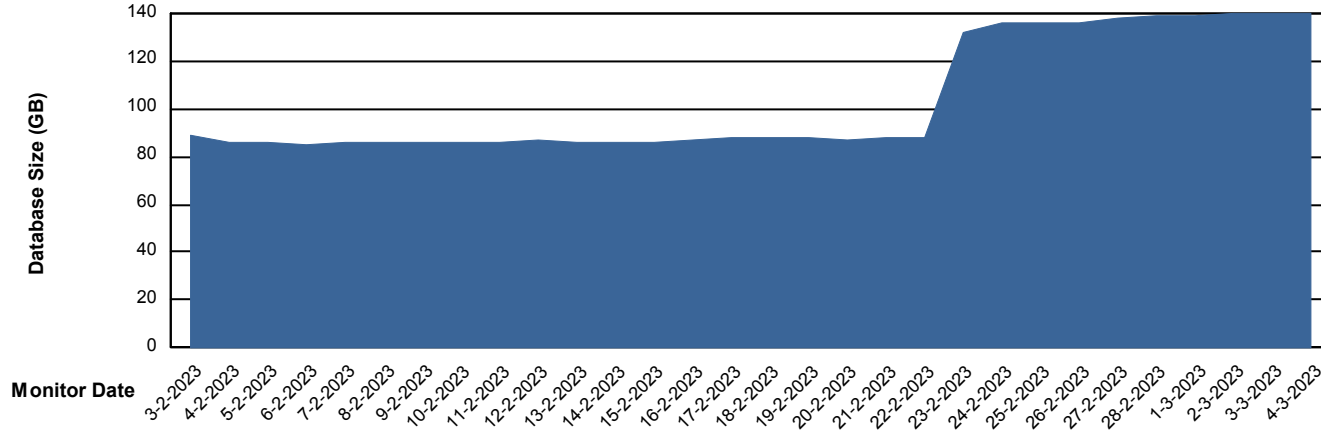

Database Performance JSG_PRD_SAREK_DB

Weekly SLA Customer Report

Customer JSG_Production (24/7)
Database ID 102

DATABASE SIZE JSG_PRD_BASHIR_DB

Database growth over last month

DATABASE SIZE JSG_PRD_RIKER_DB

Database growth over last month

Weekly SLA Customer Report

Customer JSG_Production (24/7)
Database ID 102

DATABASE SIZE JSG_PRD_SAREK_DB

Database growth over last month

Weekly SLA Customer Report

Customer JSG_Production (24/7)
 Database ID 102