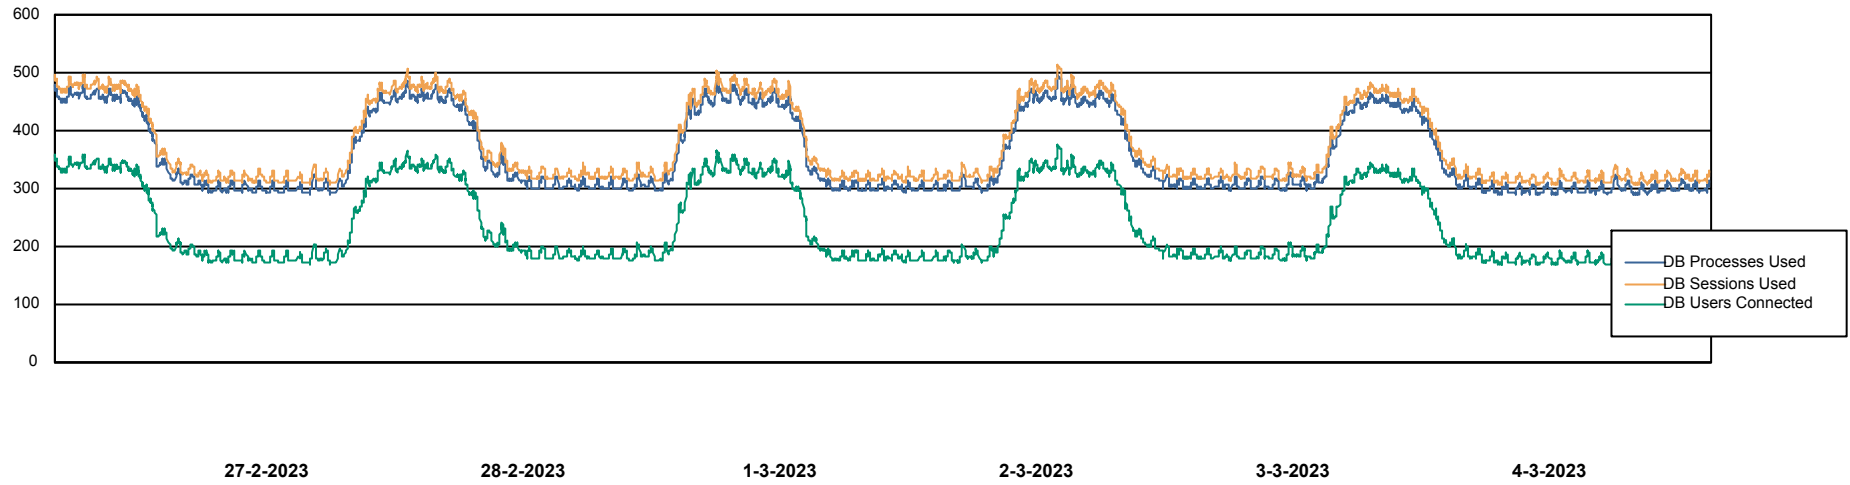

DB Processes Max 1,000
DB Processes Max 0
DB Processes Max 4

Weekly SLA Customer Report

Customer JSG_Production (24/7)
Database ID 102

Database Performance JSG_PRD_RIKER_DB

Weekly SLA Customer Report

Customer JSG_Production (24/7)
Database ID 102