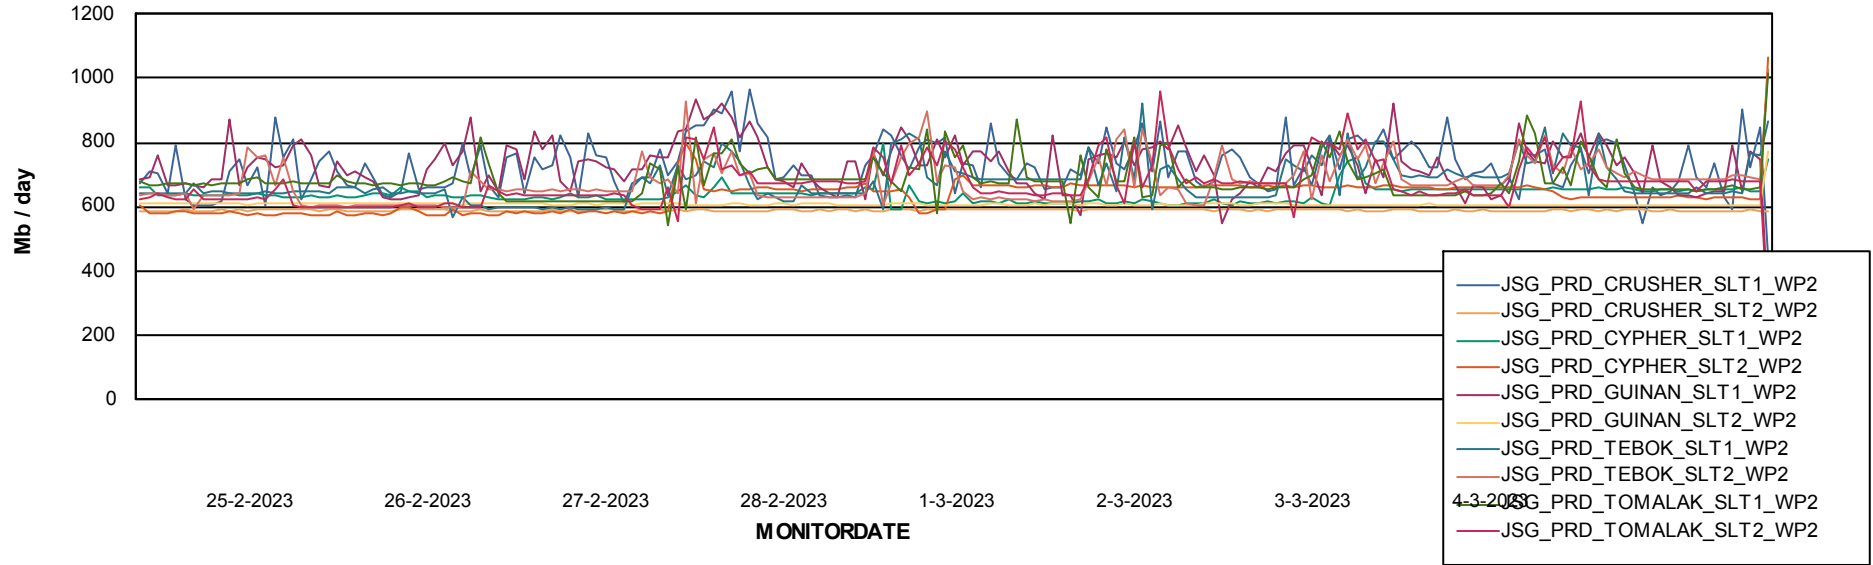

ABSSolute Web Component Services

Avg memory used per ABS Web component