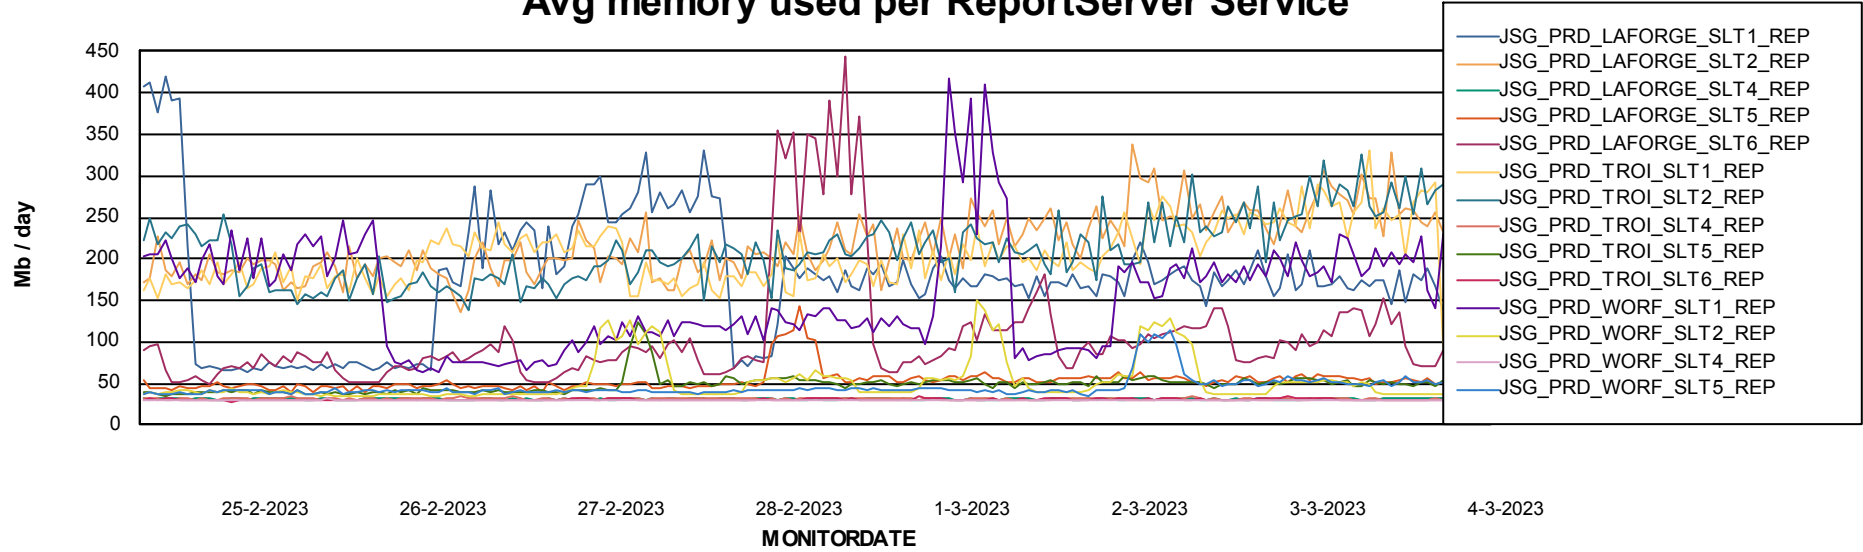

ABSSolute Application ReportServer Services

Avg memory used per ReportServer Service