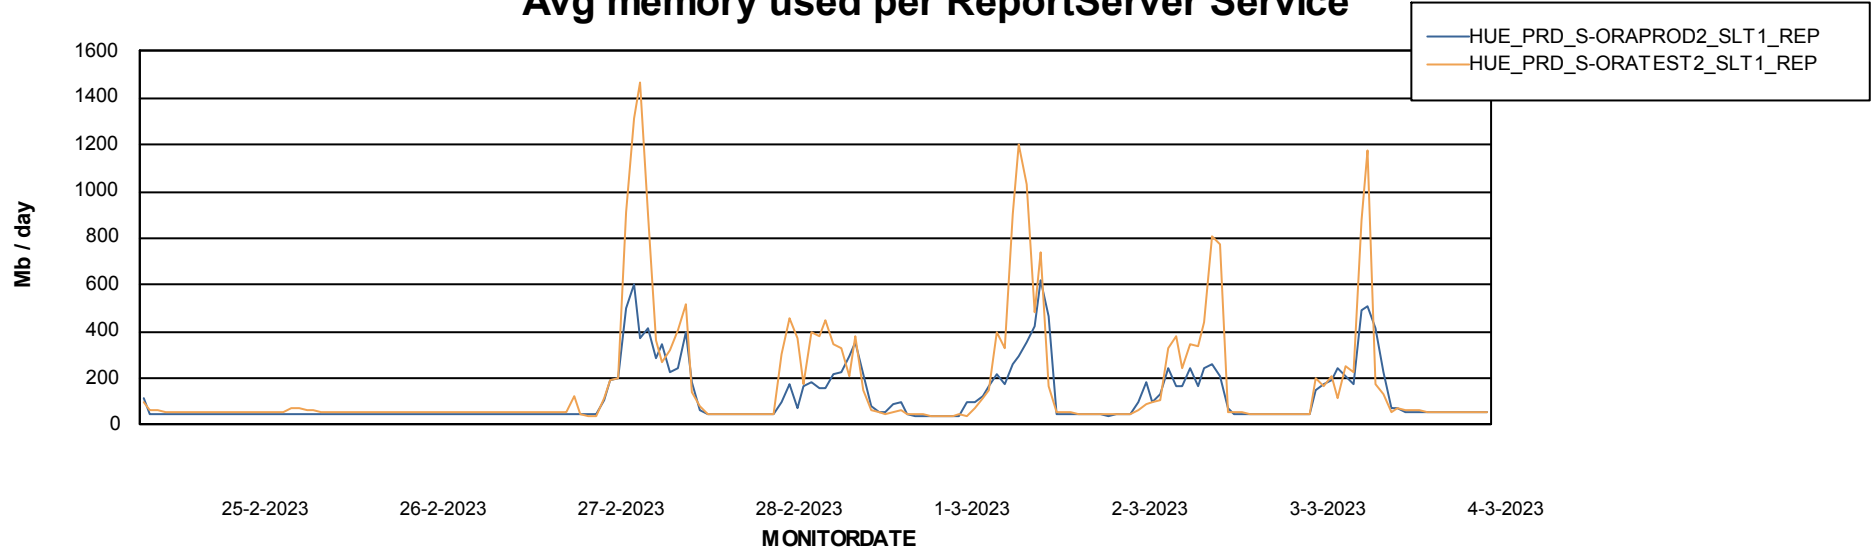

Avg users per day per ABS server

Weekly SLA Customer Report

Customer HUE_Production
Database ID 154

ABSSolute Application ReportServer Services

Avg memory used per ReportServer Service

Weekly SLA Customer Report