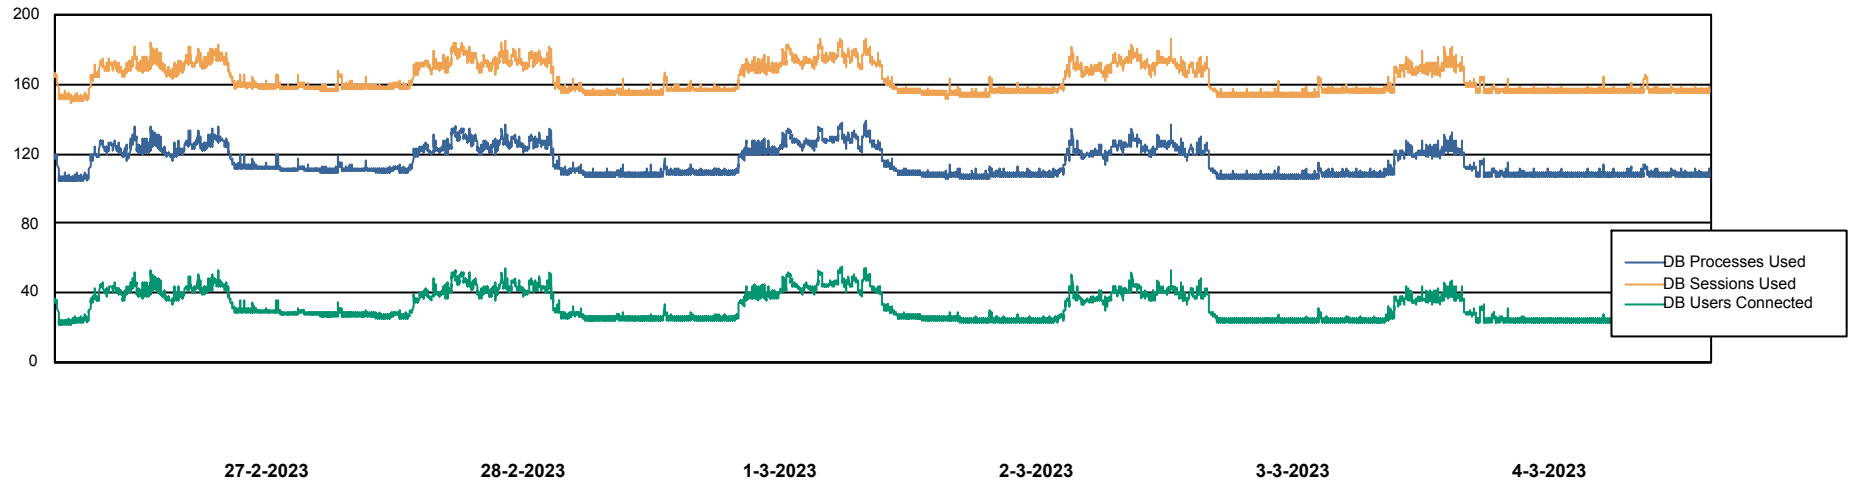

Weekly SLA Customer Report

Customer HUE_Production
Database ID 154

Database Performance HUE_PRD_S-ORABI_DB

Weekly SLA Customer Report

Customer HUE_Production
Database ID 154

Database Performance HUE_PRD_S-ORAPROD2_DB