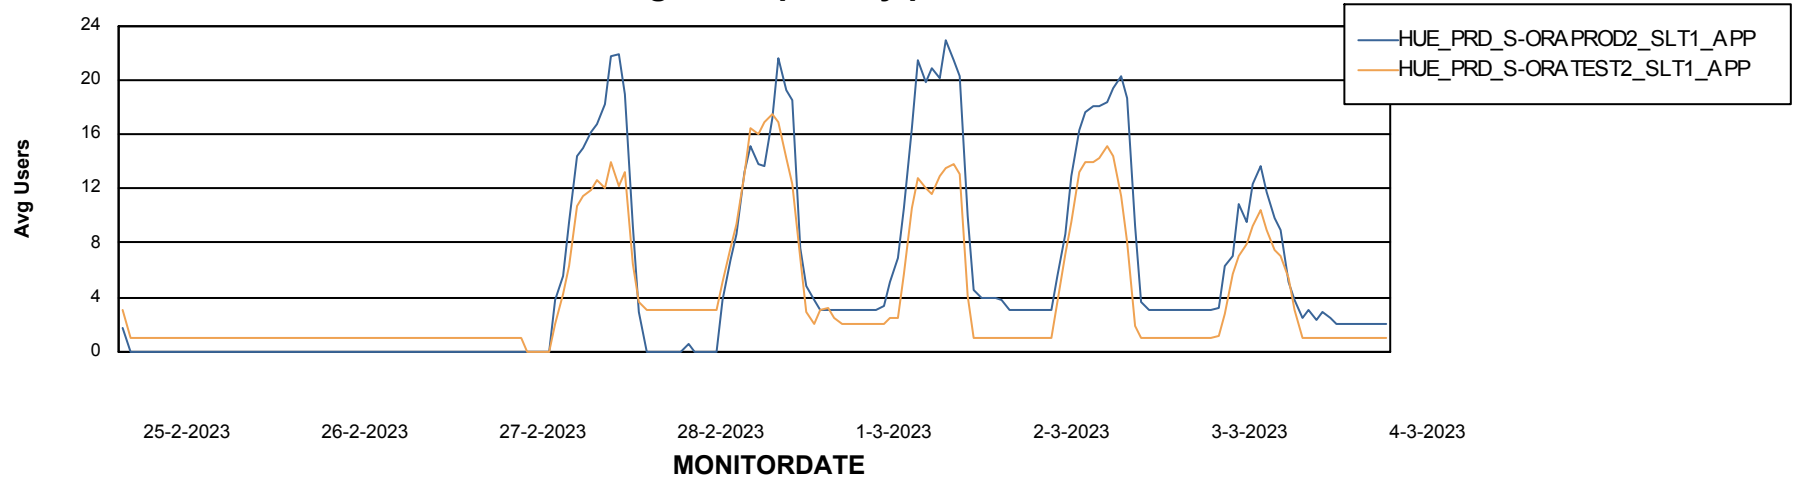

Avg users per day per ABS server