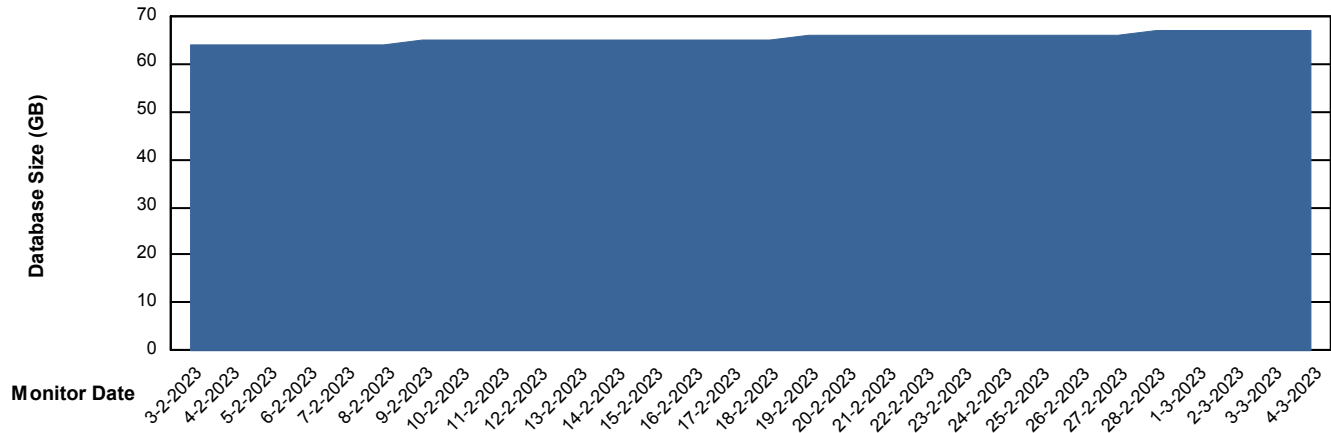

DATABASE SIZE HUE_PRD_S-ORAPROD2_DB

Database growth over last month