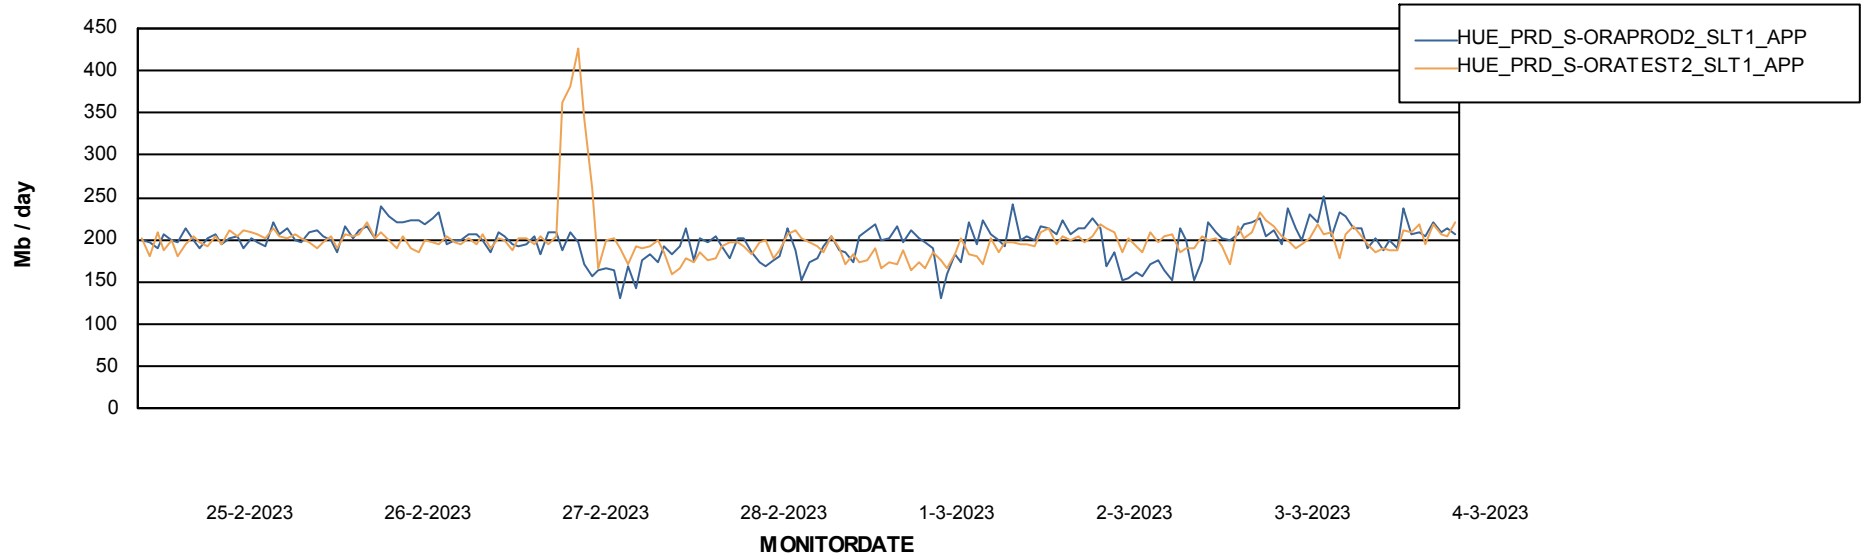

Standby Database Health HUE_Production

Recovery lag for last 7 days

Weekly SLA Customer Report

Customer HUE_Production
Database ID 154

ABSSolute Application Server Services

Avg memory used per ABS Server Service