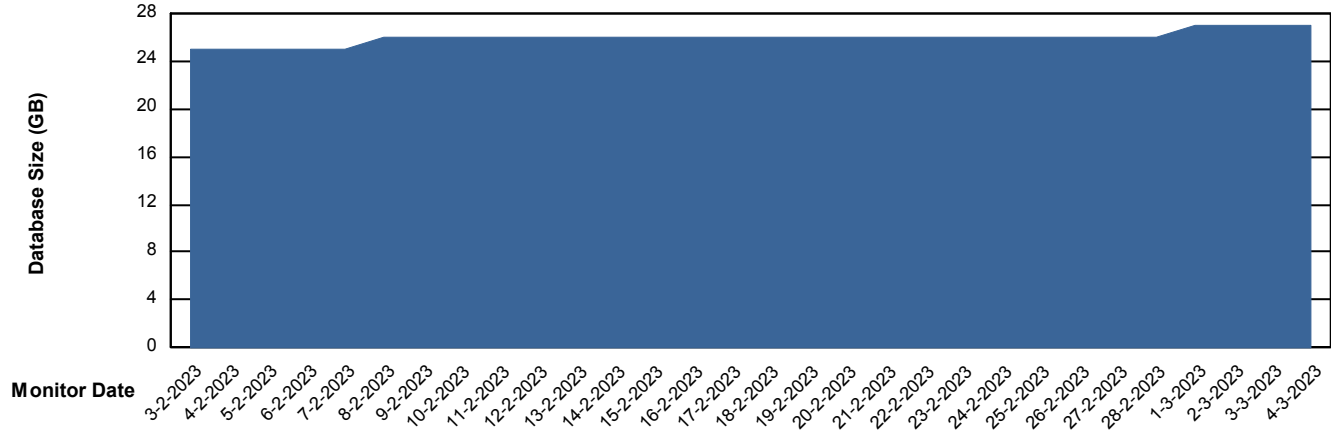

DATABASE SIZE HUE_PRD_S-ORABI_DB

Database growth over last month