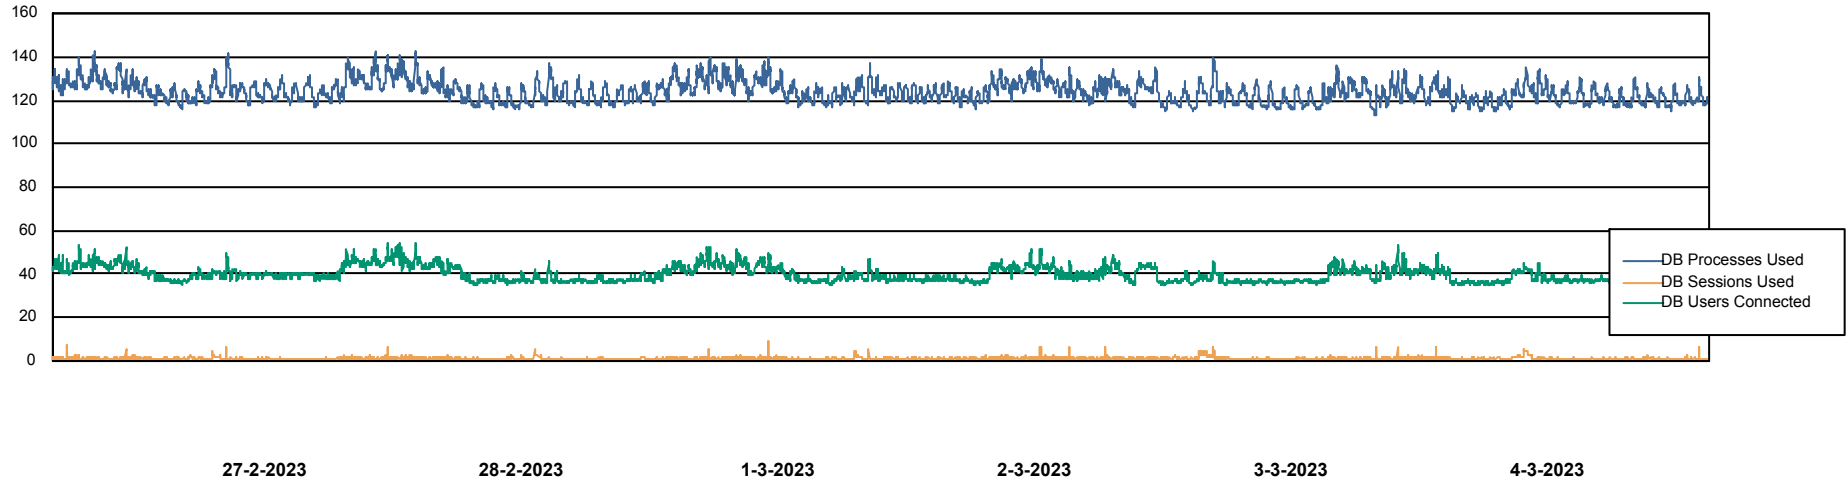

Weekly SLA Customer Report

Customer EUT_Production
Database ID 114

Database Performance EUT_EUP_PRD_URVINA22T_DB

DB Processes Max 500

Weekly SLA Customer Report

Customer EUT_Production
Database ID 114

Database Performance EUT_URM_PRD_URVINA26_DB