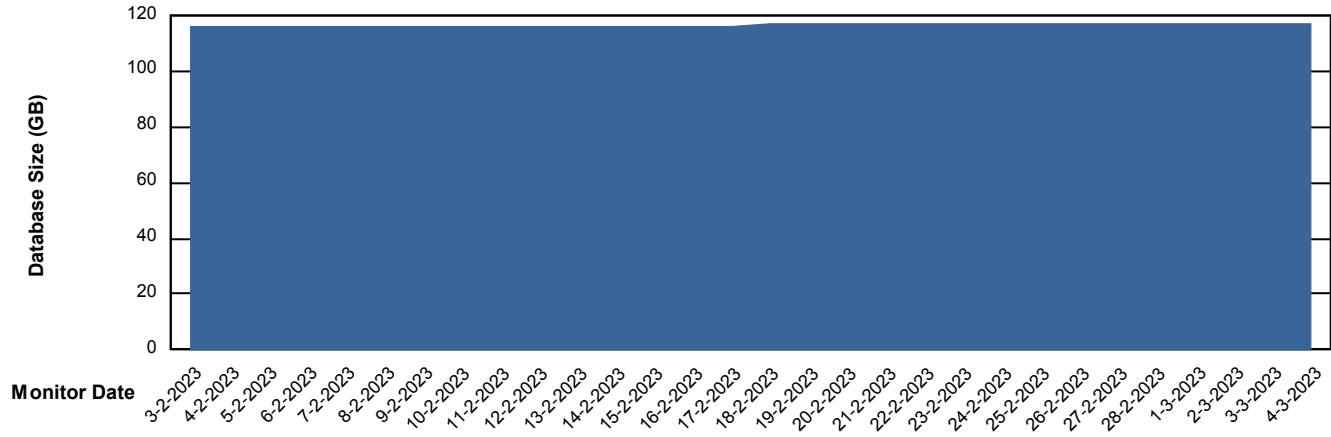

DB Processes Max 1,000

Weekly SLA Customer Report

Customer EUT_Production
Database ID 114

DATABASE SIZE EUT_EUP_PRD_URVINA22T_DB

Database growth over last month

DATABASE SIZE EUT_URM_PRD_URVINA26_DB

Database growth over last month