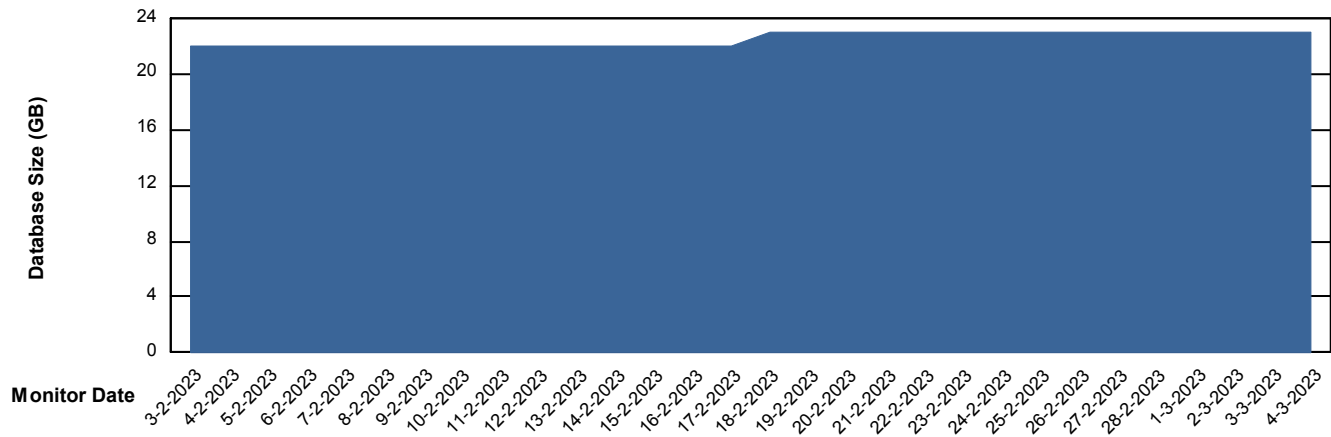

DB Processes Max 1,000

Weekly SLA Customer Report

Customer EUT_Production
Database ID 114

DATABASE SIZE EUT_EUP_PRD_URVINA22T_DB

Database growth over last month

DATABASE SIZE EUT_URM_PRD_URVINA26_DB

Database growth over last month