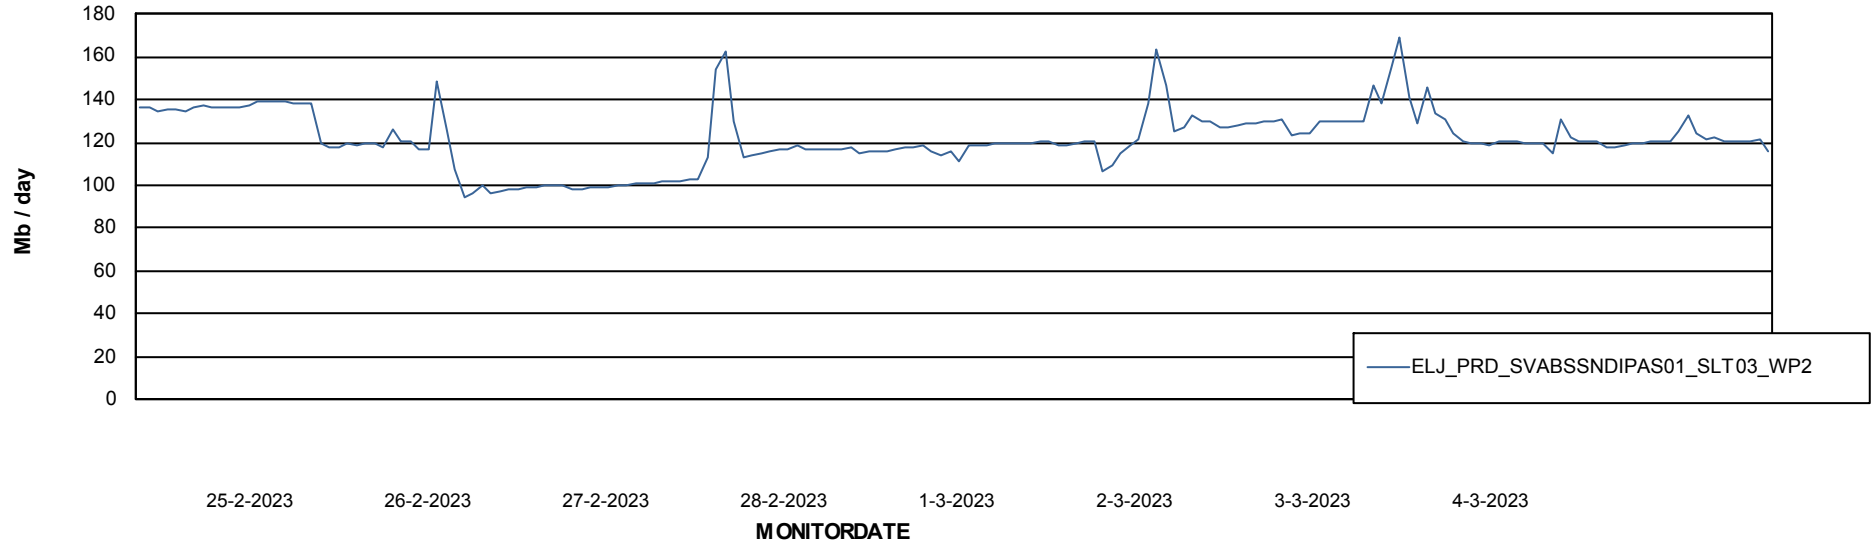

ABSSolute Web Component Services

Avg memory used per ABS Web component