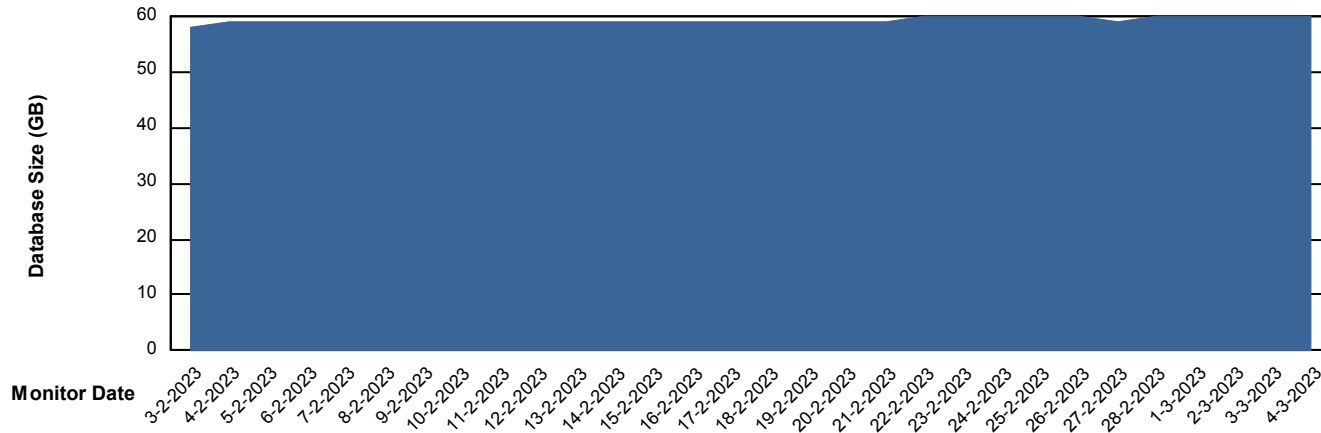

DATABASE SIZE ELJDB_Production

Database growth over last month