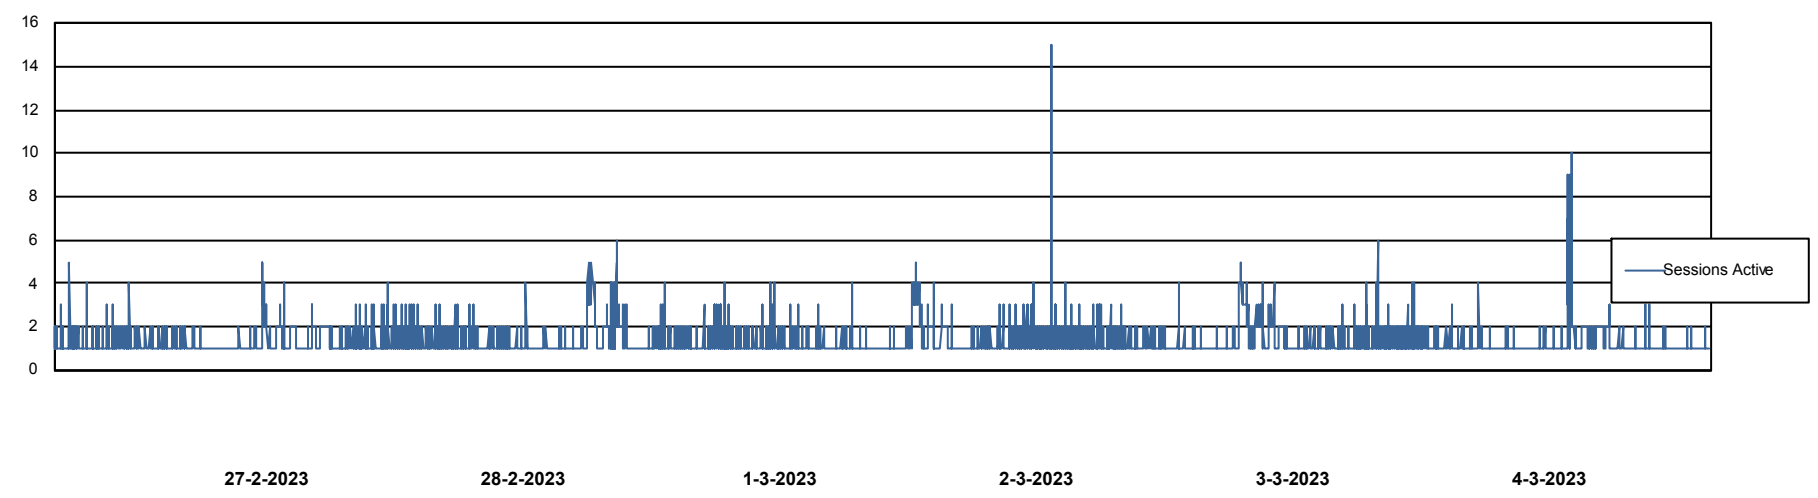

Harddisk Usage ELJ_PRD_SVABSSNDIPDB02

	Free disk space on / (%)	Total disk space on / (Gb)	Used disk space on / (Gb)	Free disk space on /boot (%)	Total disk space on /boot (Gb)	Used disk space on /boot (Gb)	Free disk space on /u01 (%)	Total disk space on /u01 (Gb)	Used disk space on /u01 (Gb)
4-3-2023	81	160	30	26	0	0	67	600	199
3-3-2023	81	160	30	26	0	0	67	600	198
2-3-2023	81	160	30	26	0	0	67	600	197
1-3-2023	81	160	30	26	0	0	68	600	195
28-2-2023	81	160	30	26	0	0	68	600	190
27-2-2023	81	160	30	26	0	0	69	600	189
26-2-2023	81	160	30	26	0	0	69	600	188

Weekly SLA Customer Report

Customer ELJ Production
Database ID 72

Database Performance ELJDB_BI

Weekly SLA Customer Report

Customer ELJ Production
Database ID 72

Database Performance ELJDB_Production

Weekly SLA Customer Report

Customer ELJ Production
Database ID 72

Database Performance ELJDB_Standby

DB Processes Max 4
DB Sessions Max 600

Weekly SLA Customer Report

Customer ELJ Production
Database ID 72

DATABASE SIZE ELJDB_BI

Database growth over last month