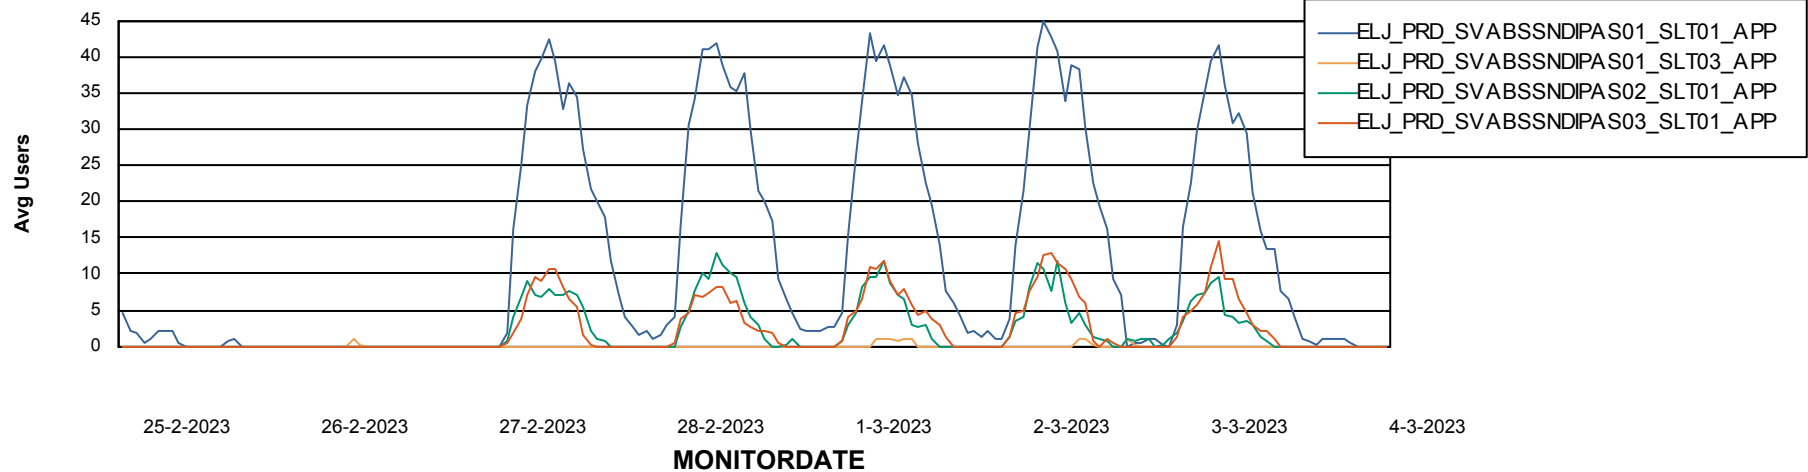

Avg users per day per ABS server