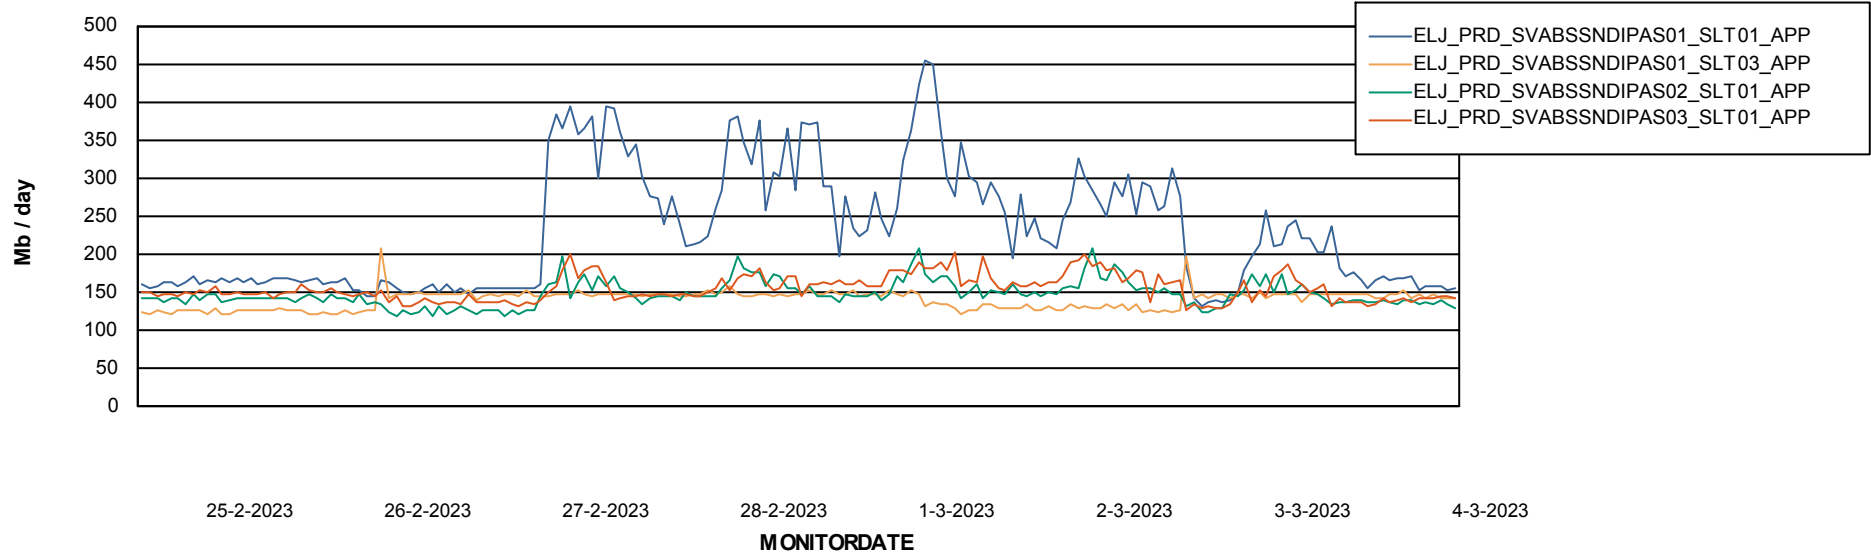

ABSSolute Application Server Services

Avg memory used per ABS Server Service