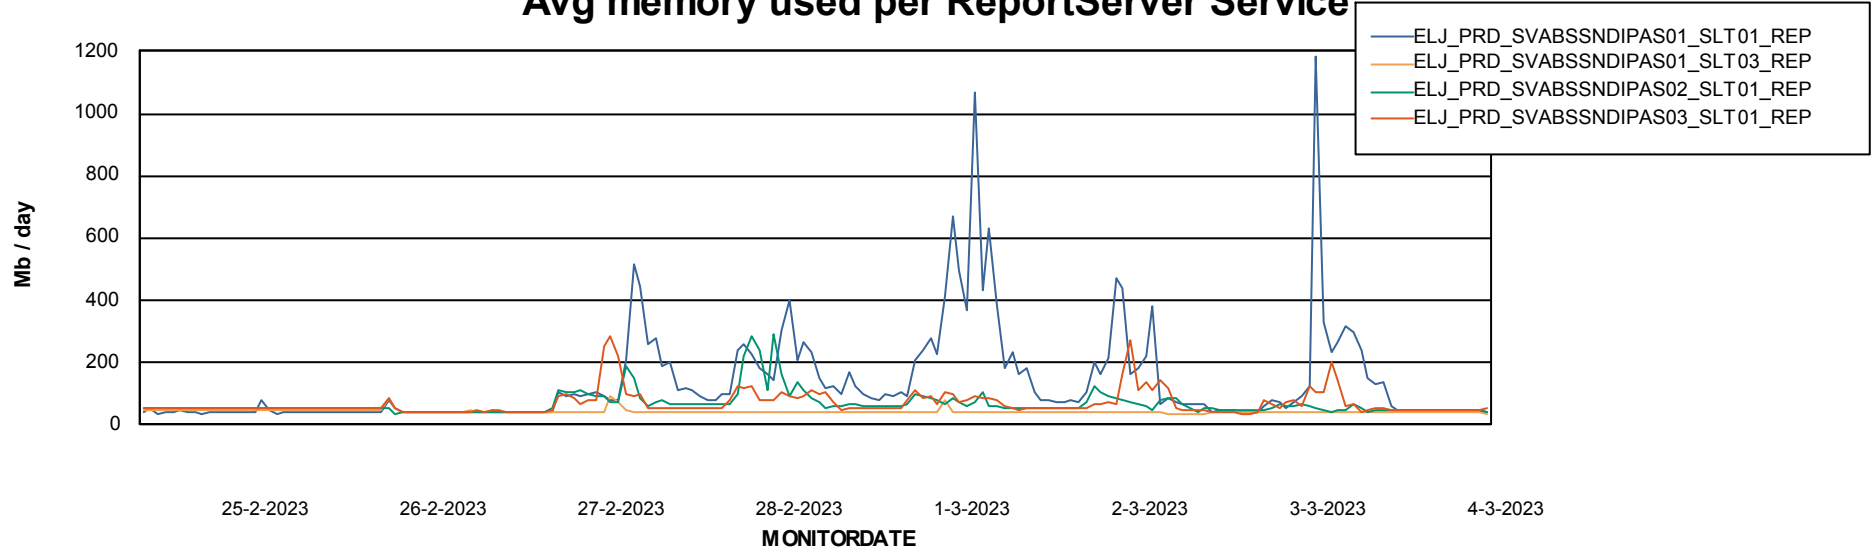

Avg memory used per ABS Server Service

Avg users per day per ABS server

Weekly SLA Customer Report

Customer ELJ Production
Database ID 72

ABSSolute Application ReportServer Services

Avg memory used per ReportServer Service