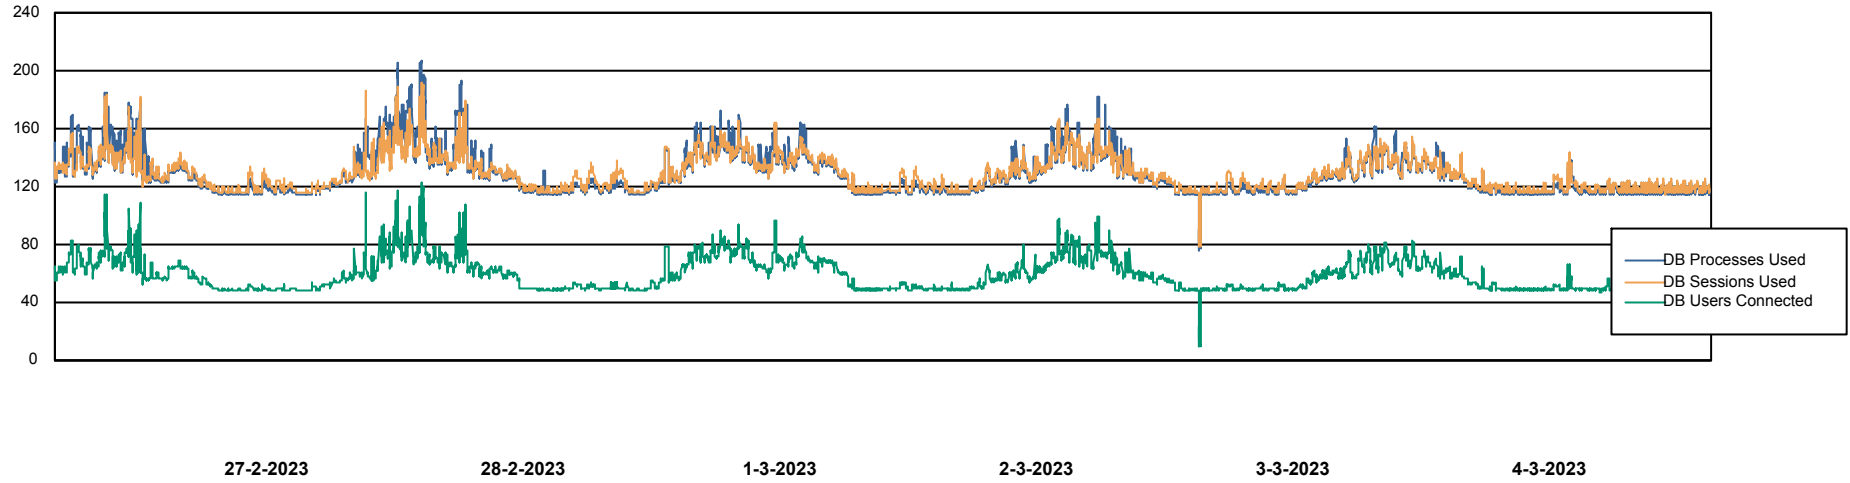

Weekly SLA Customer Report

Customer ELJ Production
Database ID 72

Database Performance ELJDB_BI

Weekly SLA Customer Report

Customer ELJ Production
Database ID 72

Database Performance ELJDB_Production

Weekly SLA Customer Report

Customer ELJ Production
Database ID 72

Database Performance ELJDB_Standby

DB Processes Max 4
DB Sessions Max 600

Weekly SLA Customer Report

Customer ELJ Production
Database ID 72

DATABASE SIZE ELJDB_BI

Database growth over last month