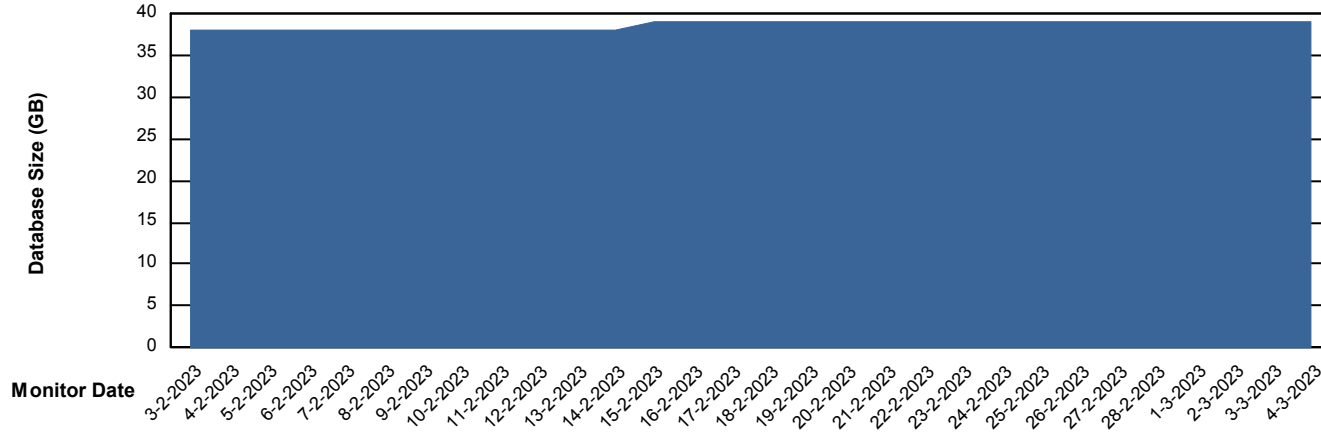

Customer ELJ Production
Database ID 72

Database Performance ELJDB_Standby

DB Processes Max 4
DB Sessions Max 600

Weekly SLA Customer Report

Customer ELJ Production
Database ID 72

DATABASE SIZE ELJDB_BI

Database growth over last month