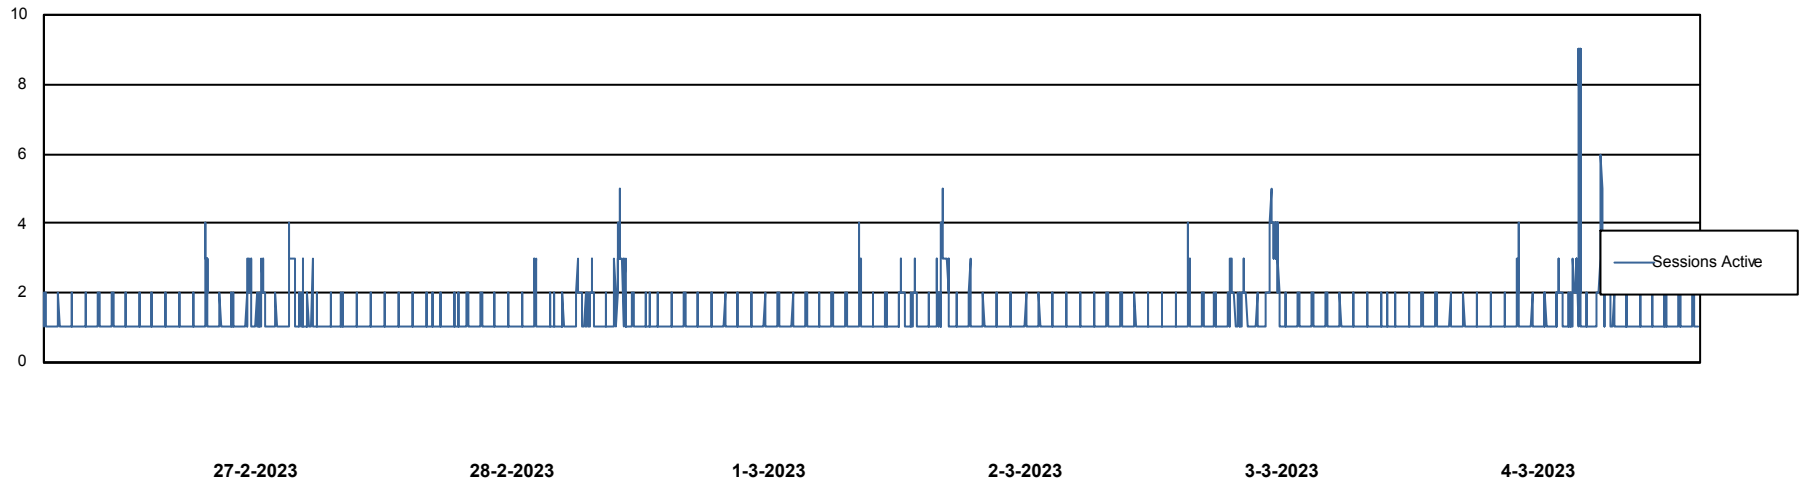

Weekly SLA Customer Report

Customer ELI_Production
Database ID 62

Database Performance ELIDB_BI

Weekly SLA Customer Report

Customer ELI_Production
Database ID 62

Database Performance ELIDB_BI_FUTURE

Weekly SLA Customer Report