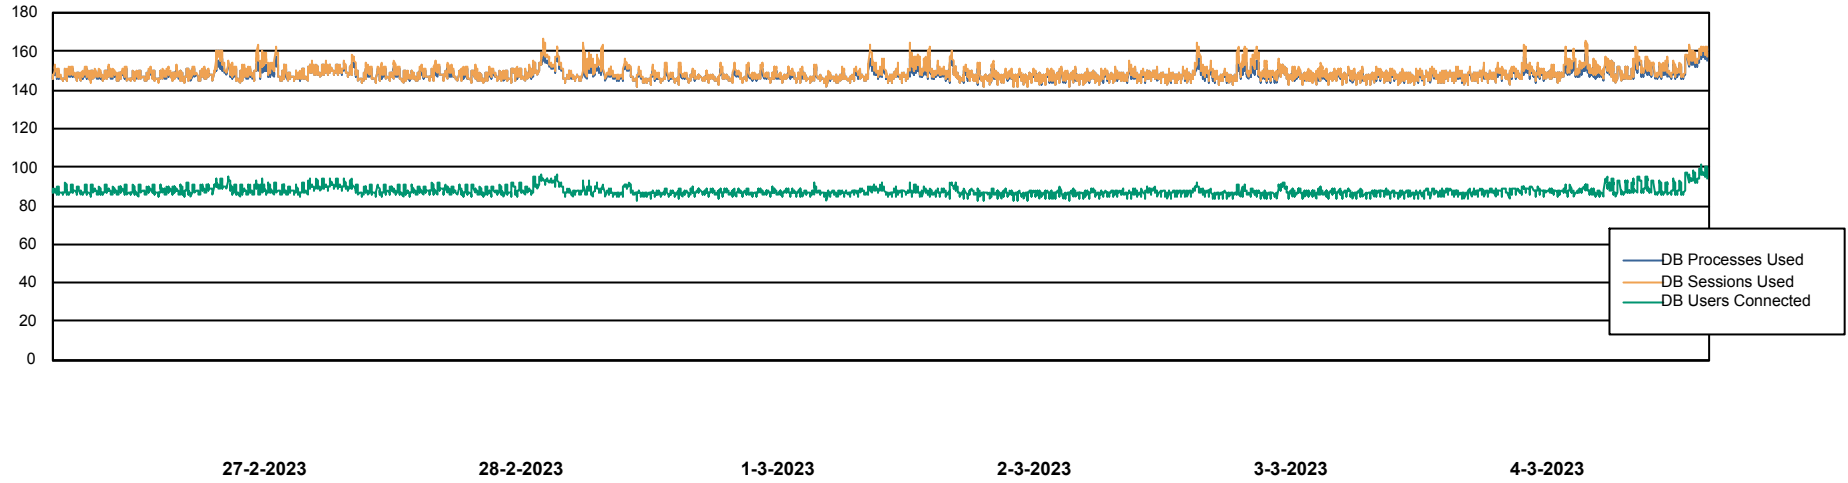

Database Performance ELIDB_BI