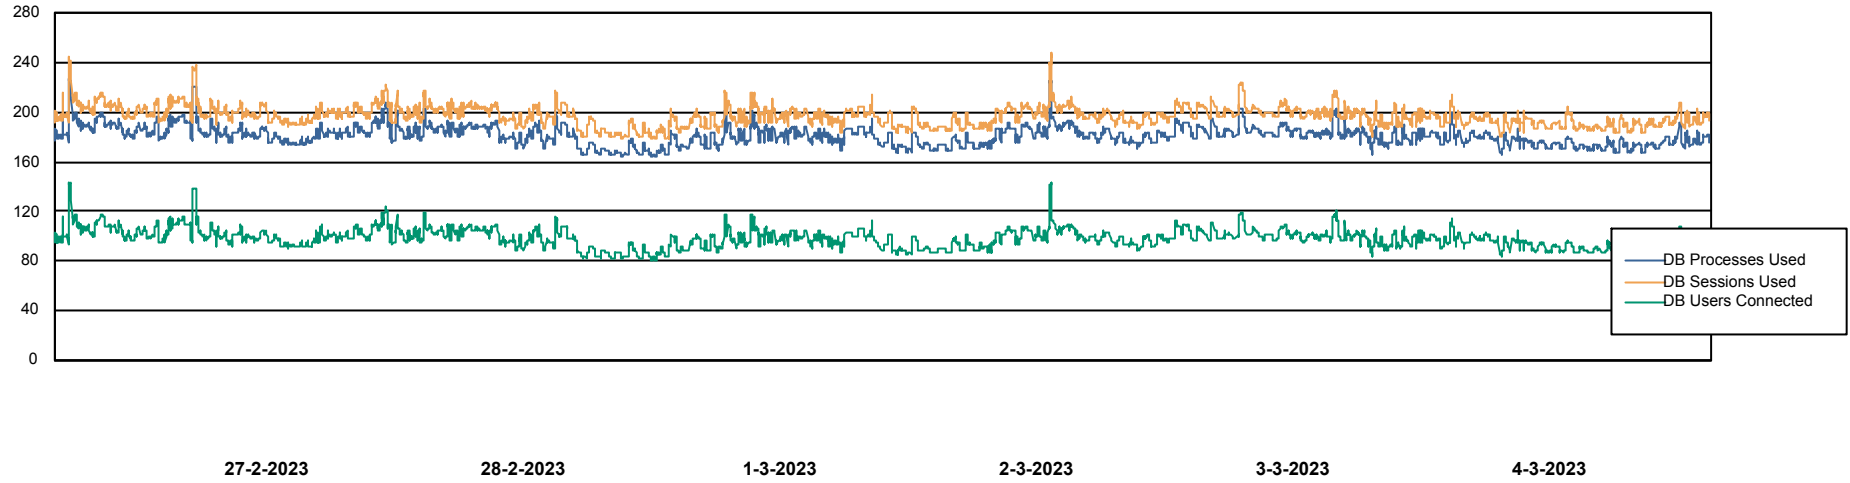

Database Performance ELIDB_Production