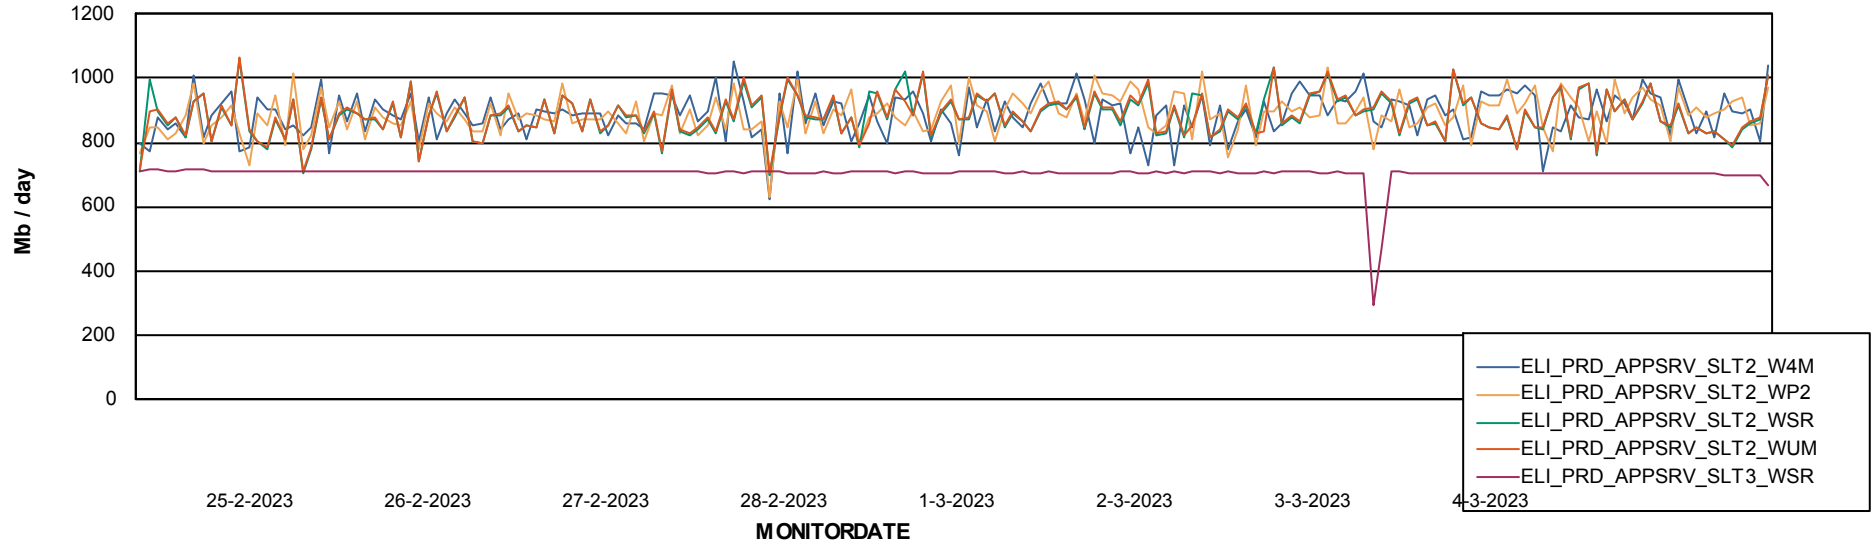

ABSSolute Application Server Services

Avg memory used per ABS Web component