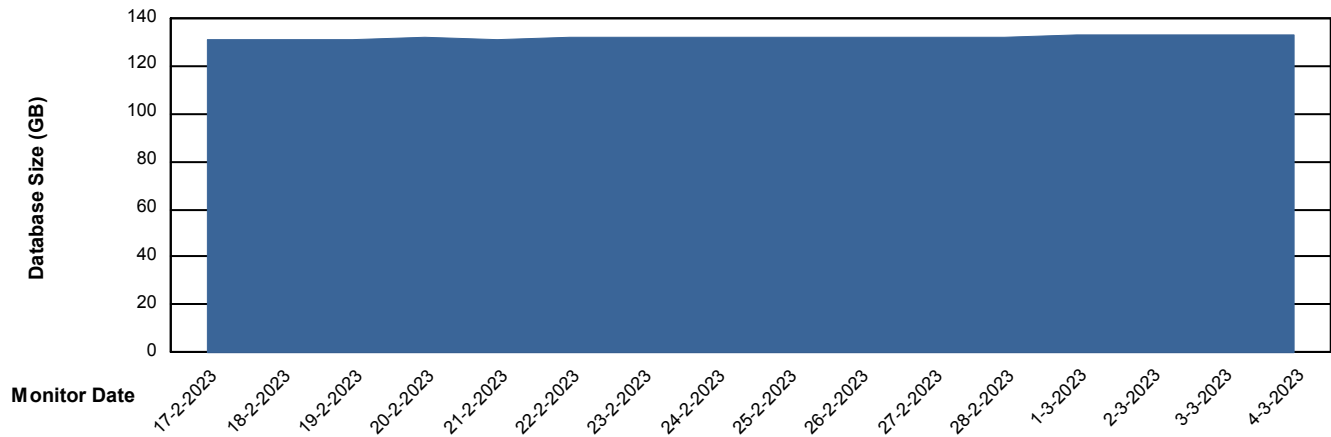

Customer ELI_Production
Database ID 62

DATABASE SIZE ELIDB_BI

Database growth over last month

DATABASE SIZE ELIDB_BI_FUTURE

Database growth over last month

Weekly SLA Customer Report

Customer ELI_Production
Database ID 62