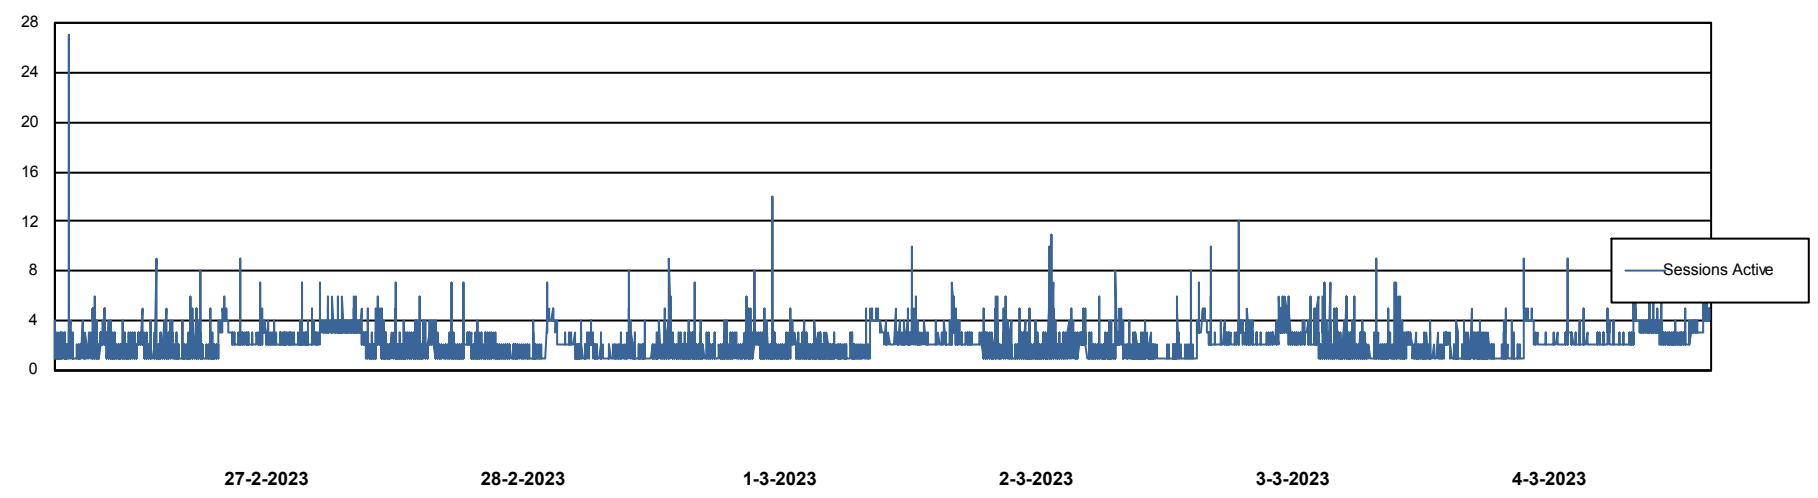

Weekly SLA Customer Report

Customer ELI_Production
Database ID 62

Database Performance ELIDB_BI

Weekly SLA Customer Report

Customer ELI_Production
Database ID 62

Database Performance ELIDB_BI_FUTURE

Weekly SLA Customer Report

Customer ELI_Production
Database ID 62

Database Performance ELIDB_Production

Weekly SLA Customer Report

Customer ELI_Production
Database ID 62

Database Performance ELIDB_Standby

DB Processes Max 1,000

Weekly SLA Customer Report