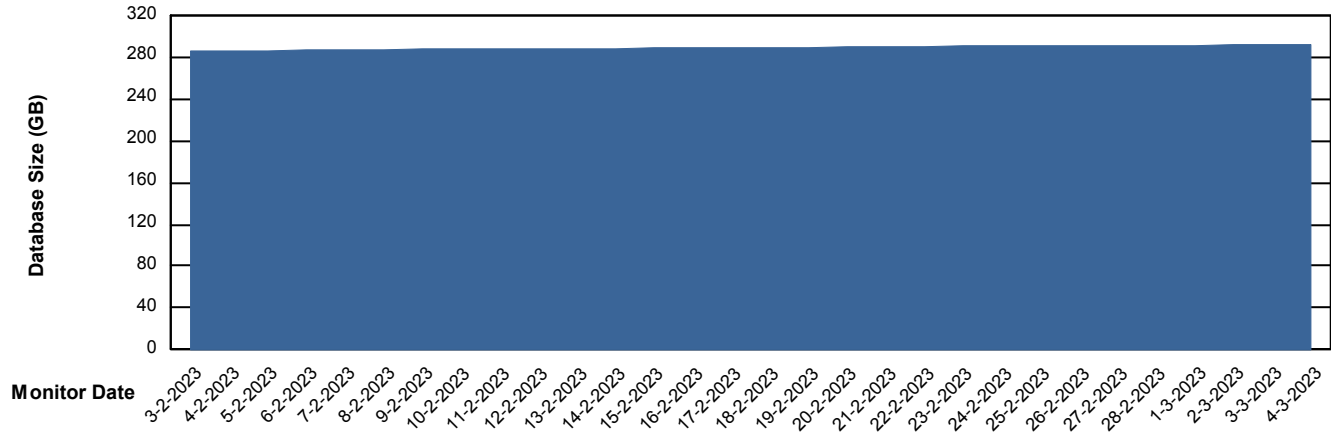

DATABASE SIZE ELIDB_Production

Database growth over last month