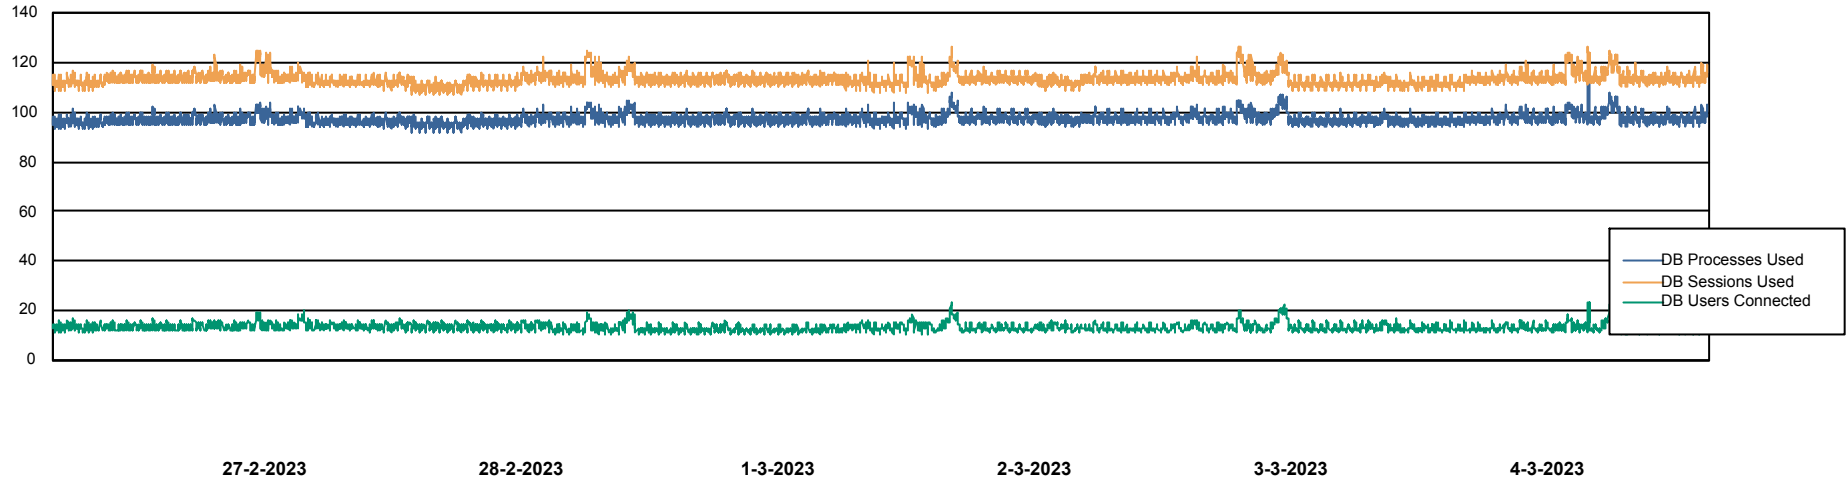

Weekly SLA Customer Report

Customer ELI_Production
Database ID 62

Database Performance ELIDB_BI

Weekly SLA Customer Report

Customer ELI_Production
Database ID 62

Database Performance ELIDB_BI_FUTURE

Weekly SLA Customer Report