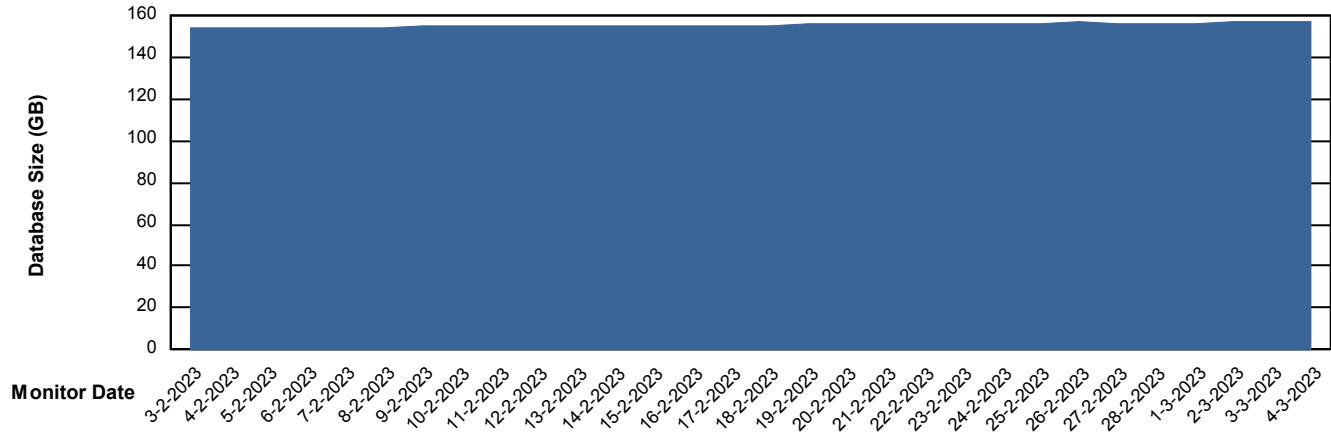

Customer ELI_Production
Database ID 62

Database Performance ELIDB_Production

Weekly SLA Customer Report

Customer ELI_Production
Database ID 62

Database Performance ELIDB_Standby

DB Processes Max 1,000

Weekly SLA Customer Report

Customer ELI_Production
Database ID 62

DATABASE SIZE ELIDB_BI

Database growth over last month

DATABASE SIZE ELIDB_BI_FUTURE

Database growth over last month

Weekly SLA Customer Report

Customer ELI_Production
Database ID 62