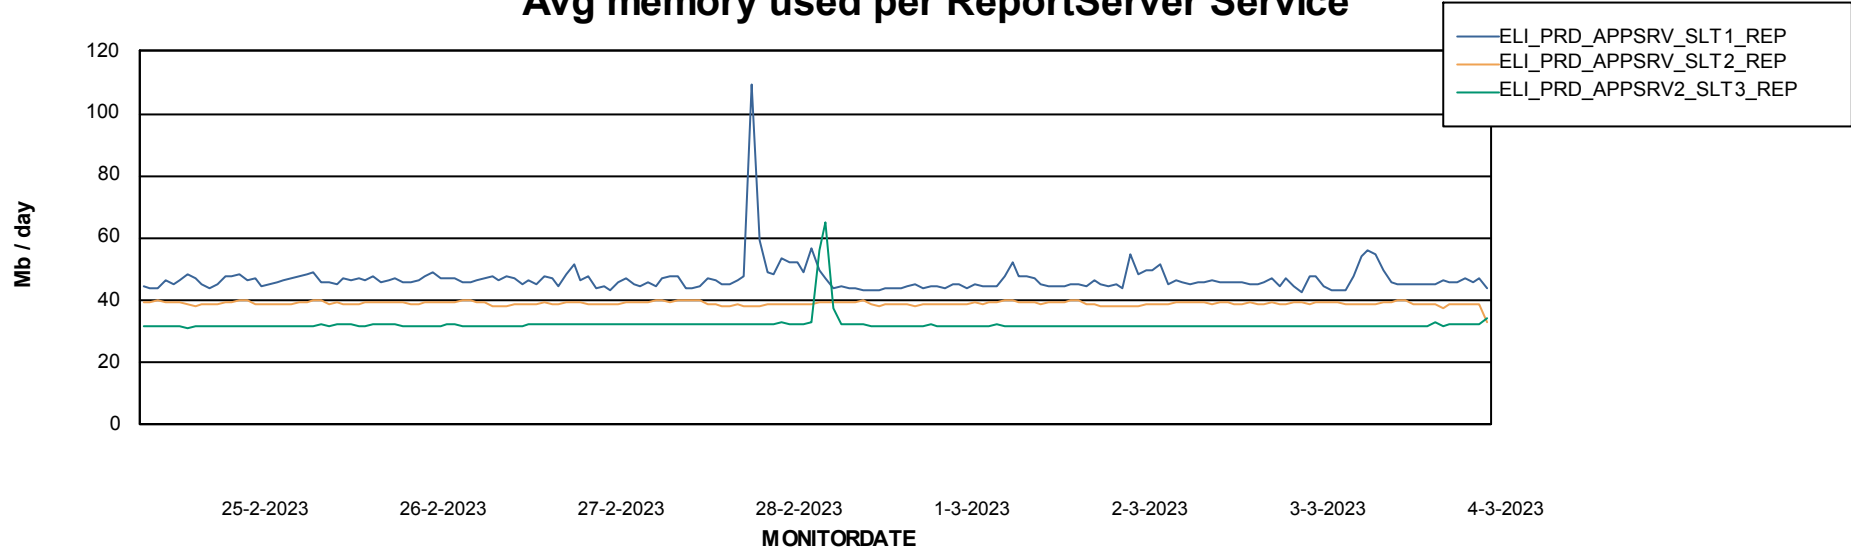

ABSSolute Application Server Services

Avg memory used per ReportServer Service