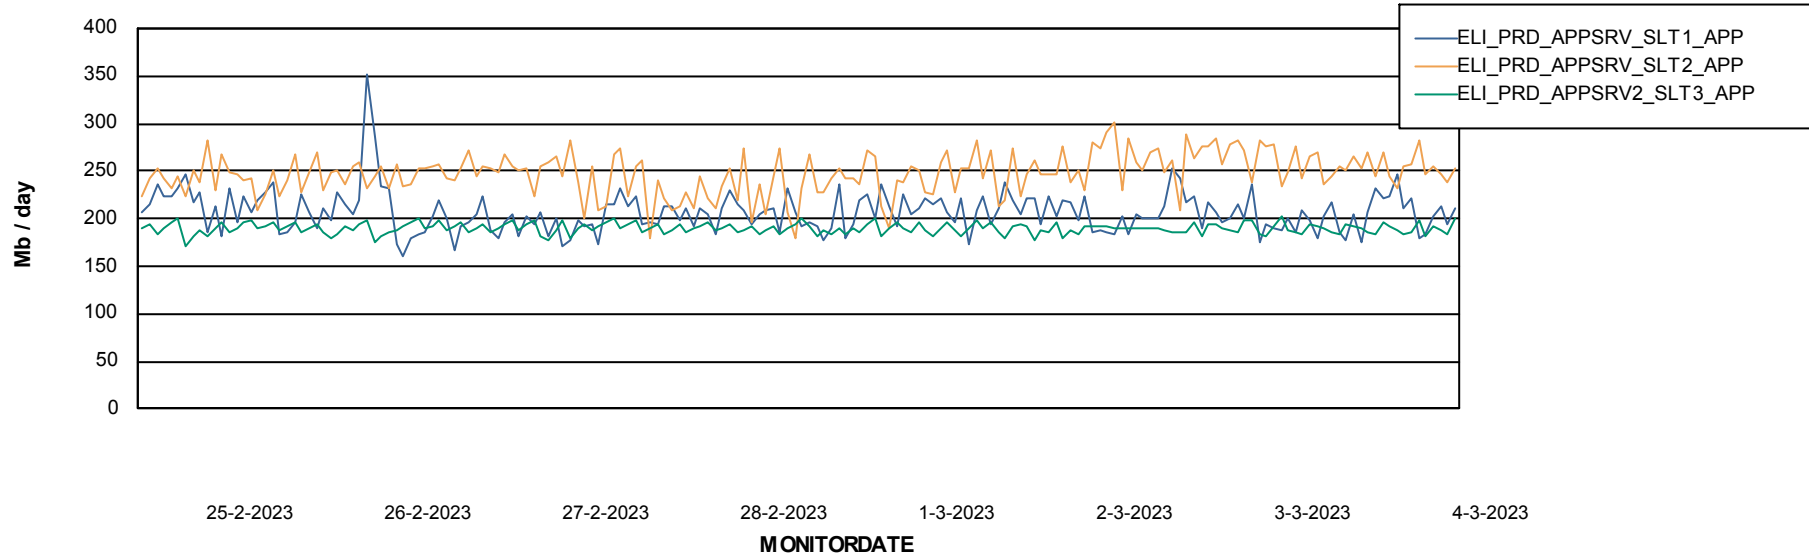

ABSolute Application Server Services

Avg memory used per ABS Server Service