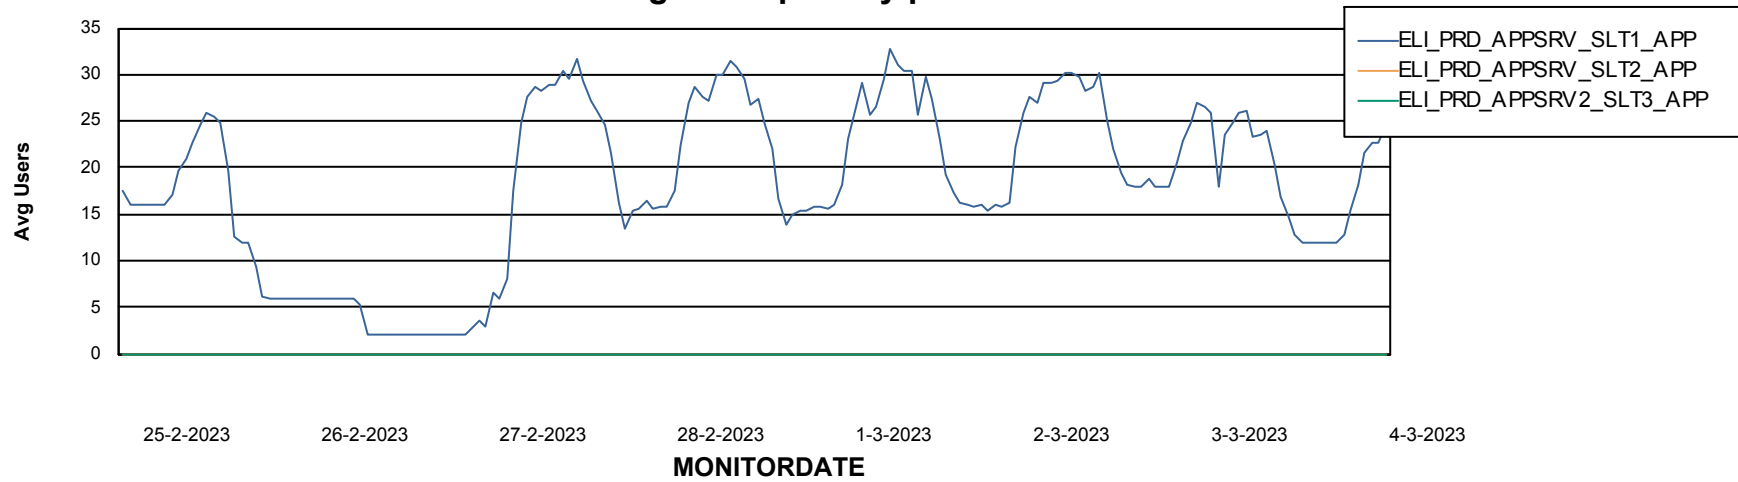

Avg users per day per ABS server