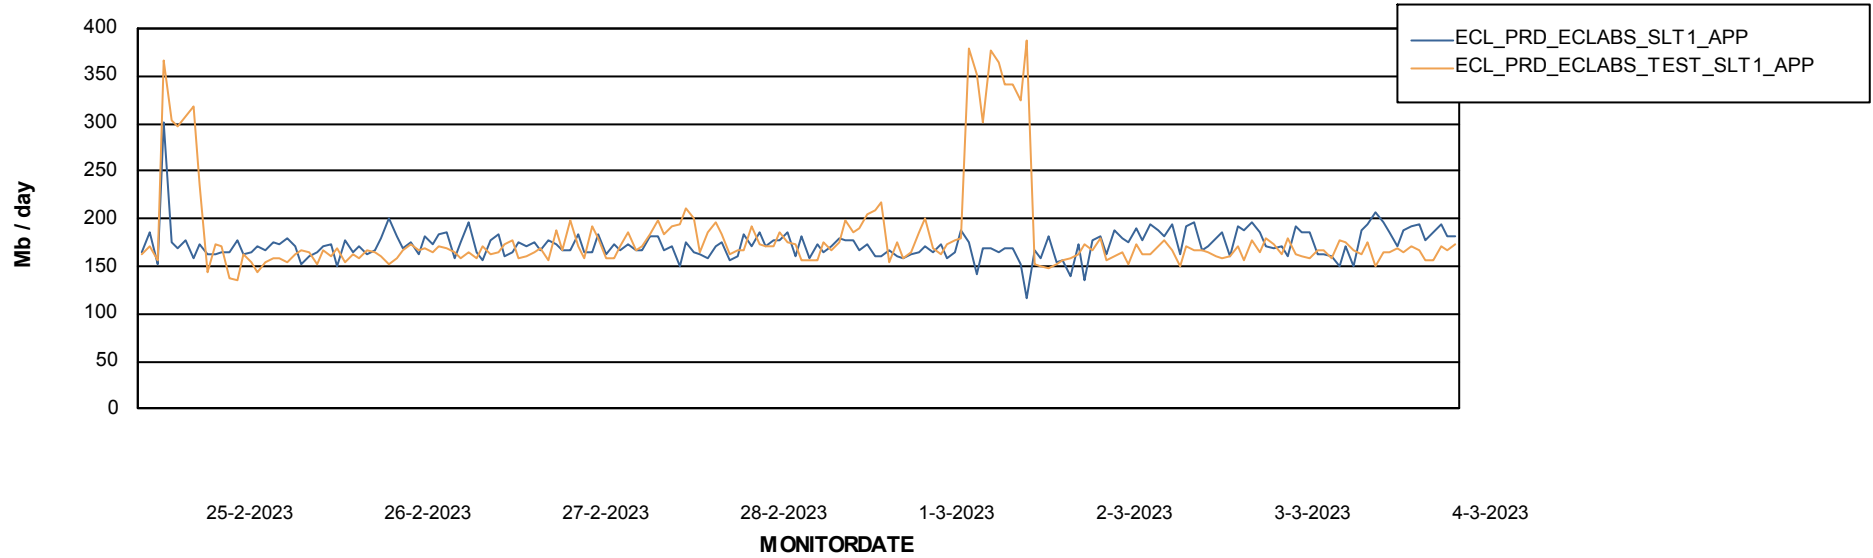

Weekly SLA Customer Report

Customer ECL_Production
Database ID 156

Standby Database Health ECL_Production

Recovery lag for last 7 days

Weekly SLA Customer Report

Customer ECL_Production
Database ID 156

ABSSolute Application Server Services

Avg memory used per ABS Server Service

Avg users per day per ABS server

Weekly SLA Customer Report

Customer ECL_Production
Database ID 156

ABSSolute Application ReportServer Services

Avg memory used per ReportServer Service