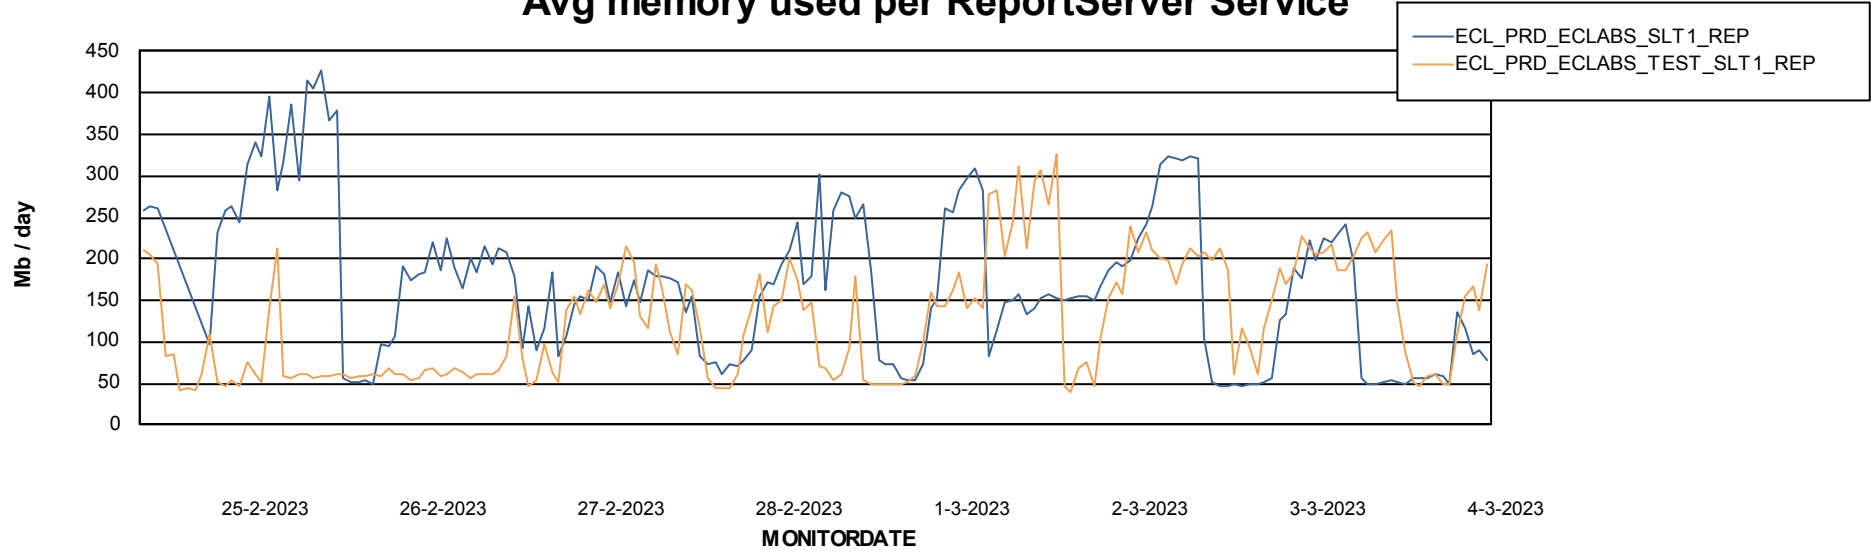

Avg memory used per ABS Server Service

Avg users per day per ABS server

Weekly SLA Customer Report

Customer ECL_Production
Database ID 156

ABSSolute Application ReportServer Services

Avg memory used per ReportServer Service

Weekly SLA Customer Report

Customer ECL_Production
Database ID 156

ABSSolute Web Component Services

Avg memory used per ABS Web component

Weekly SLA Customer Report

Customer ECL_Production
Database ID 156

Disaster per ABS component