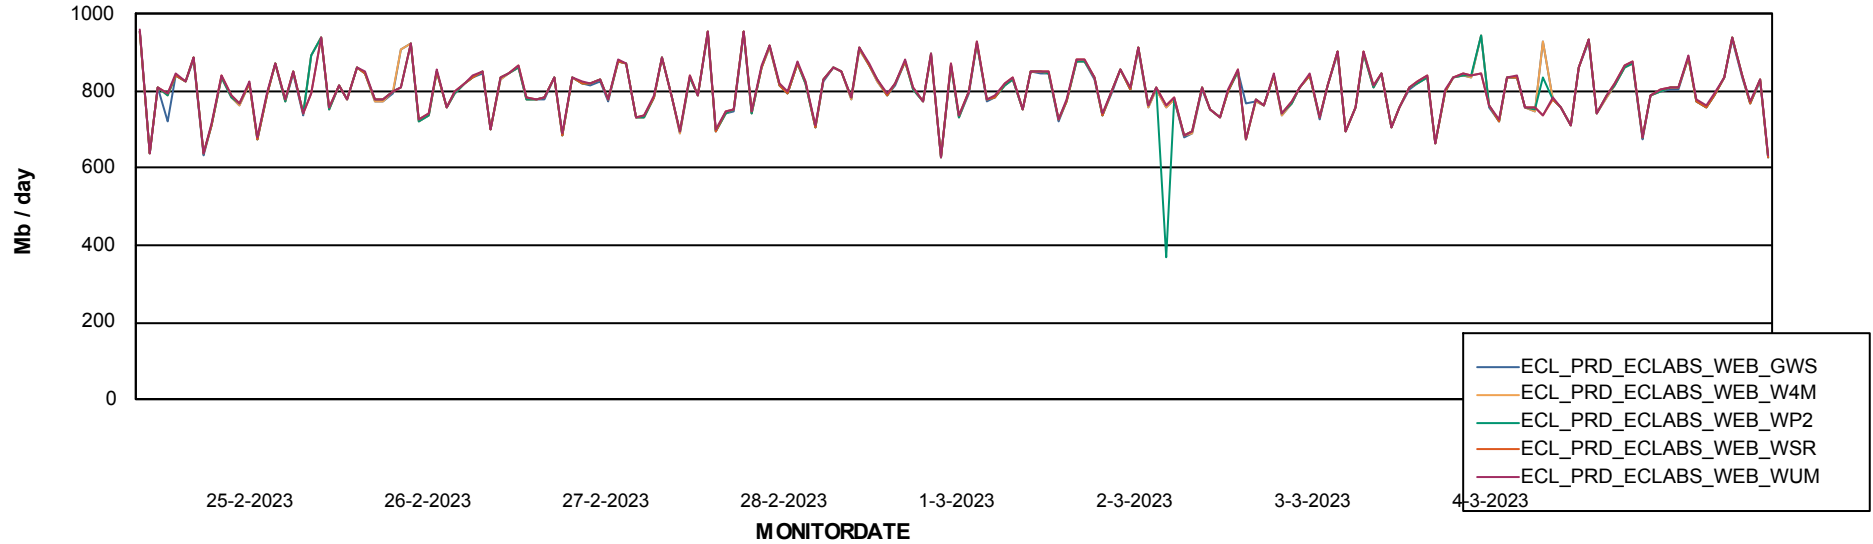

ABSSolute Web Component Services

Avg memory used per ABS Web component