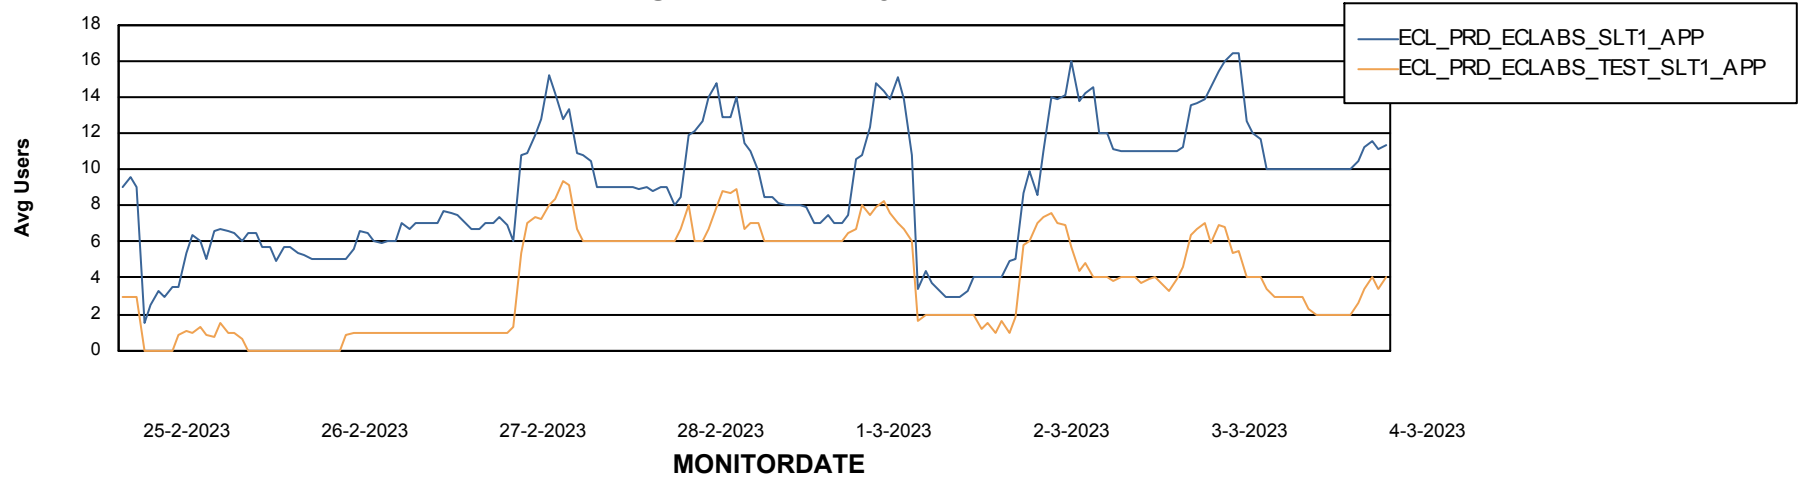

Avg users per day per ABS server