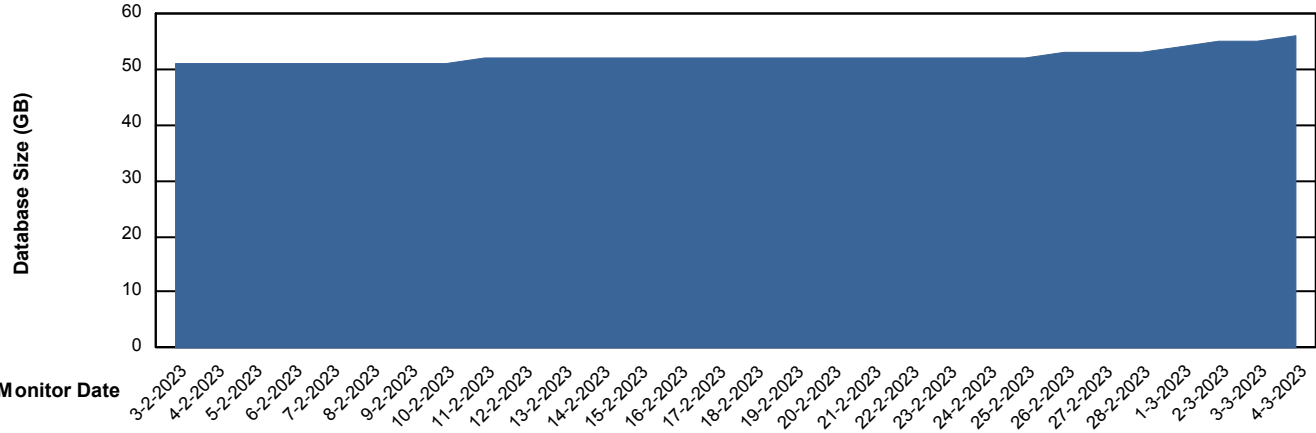

DB Processes Max 1,000

Weekly SLA Customer Report

Customer ECL_Production
 Database ID 156

DATABASE SIZE ECL_PRD_ECLABS_DB_Production

Database growth over last month

Database Tablespace ECL_PRD_ECLABS_DB_Production