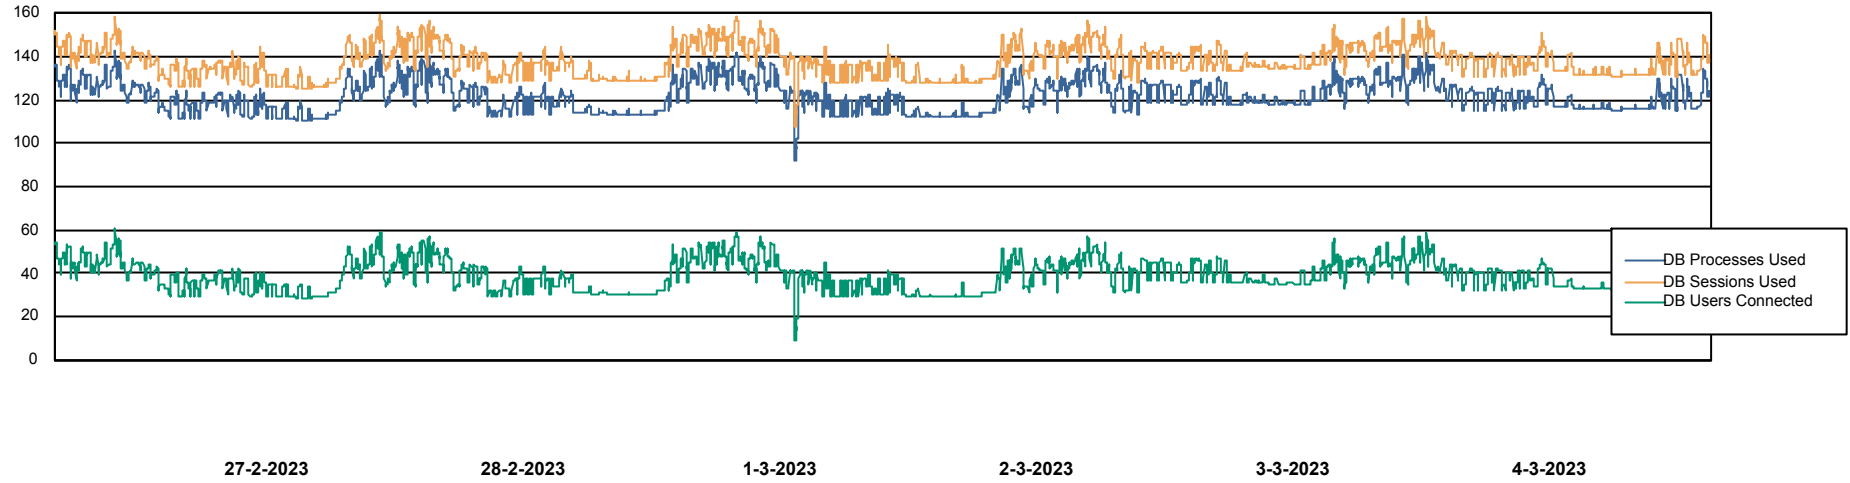

Weekly SLA Customer Report

Customer ECL_Production
Database ID 156

Harddisk Usage ECL_PRD_ECLABS-WEB

	Free disk space on C: (%)	Total disk space on C: (Gb)	Used disk space on C: (Gb)
4-3-2023	70	99	30
3-3-2023	70	99	29
2-3-2023	70	99	30
1-3-2023	71	99	29
28-2-2023	71	99	29
27-2-2023	71	99	29
26-2-2023	71	99	29

Weekly SLA Customer Report

Customer ECL_Production
Database ID 156

Database Performance ECL_PRD_ECLABS_DB_Production

Weekly SLA Customer Report

Customer ECL_Production
Database ID 156

Database Performance ECL_TEST_ECLABS-TEST_DB_STB (ECL_Standby DB)