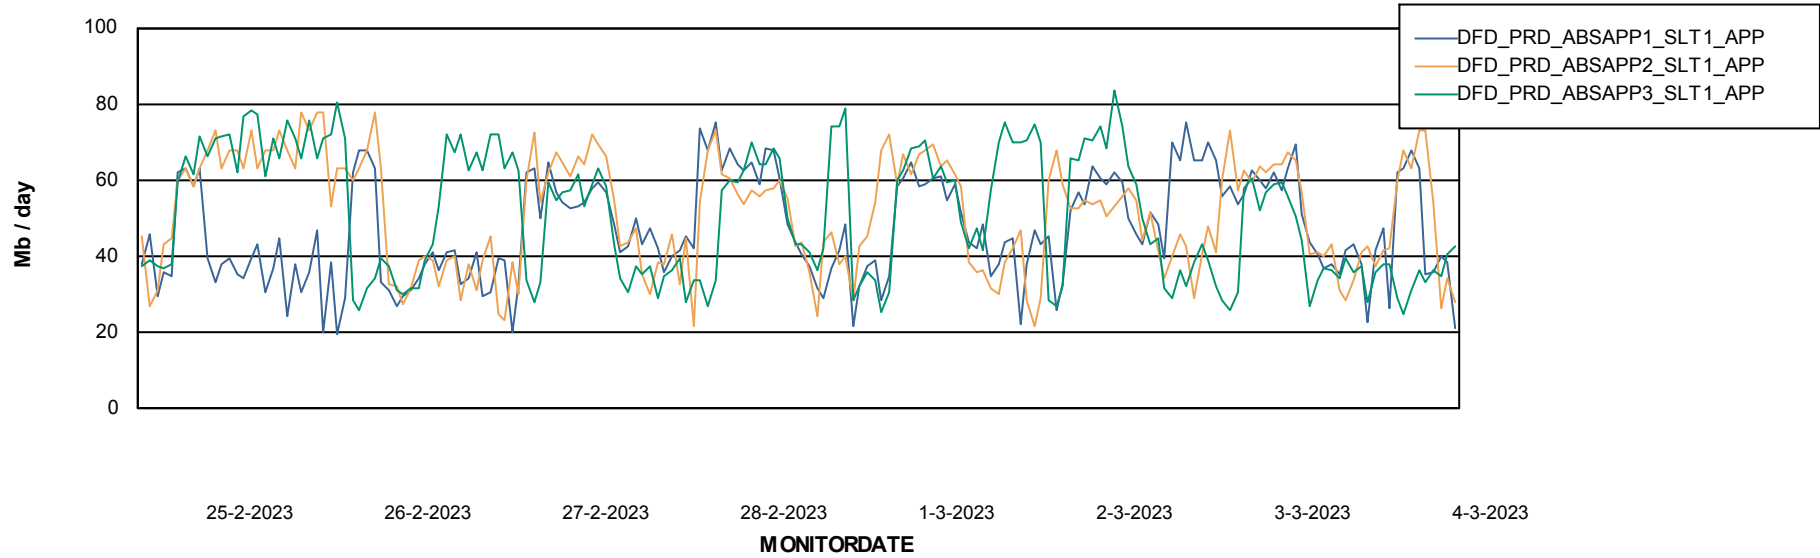

ABSSolute Application Server Services

Avg memory used per ABS Server Service