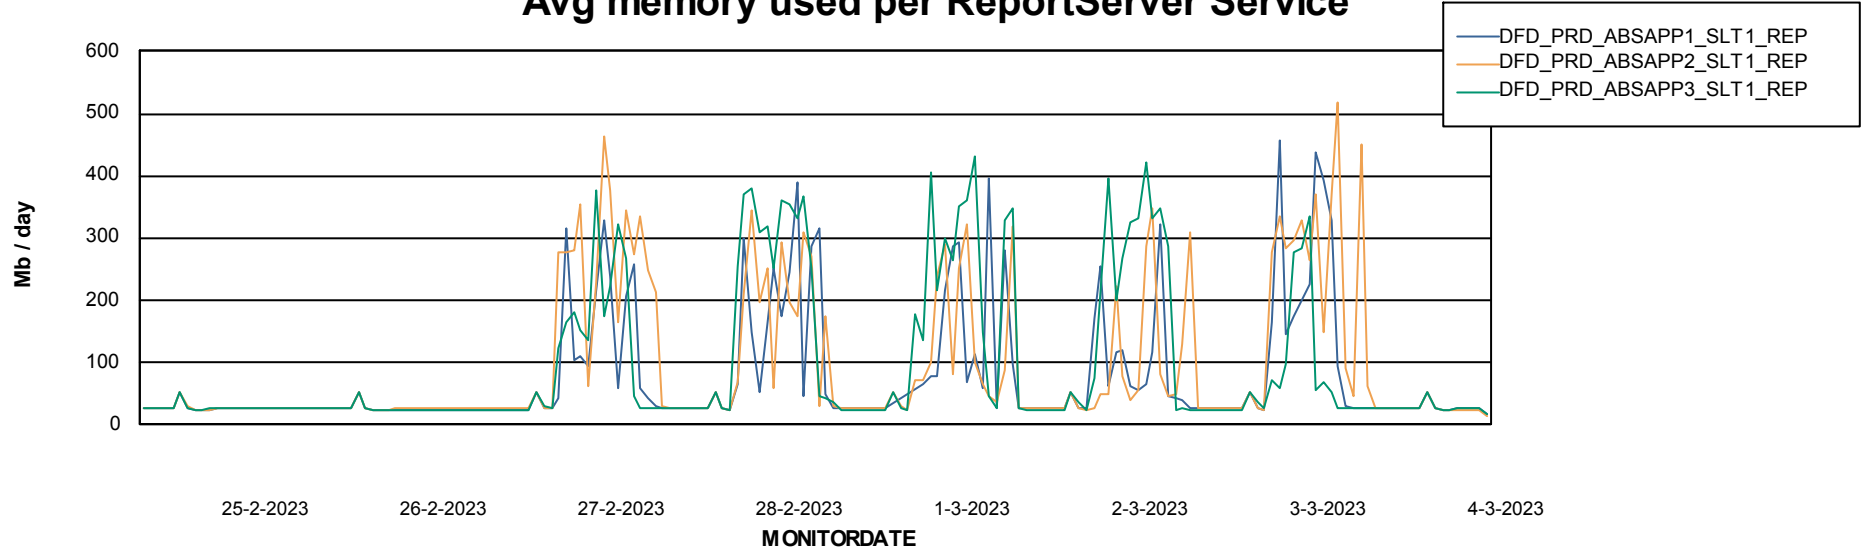

ABSSolute Application ReportServer Services

Avg memory used per ReportServer Service