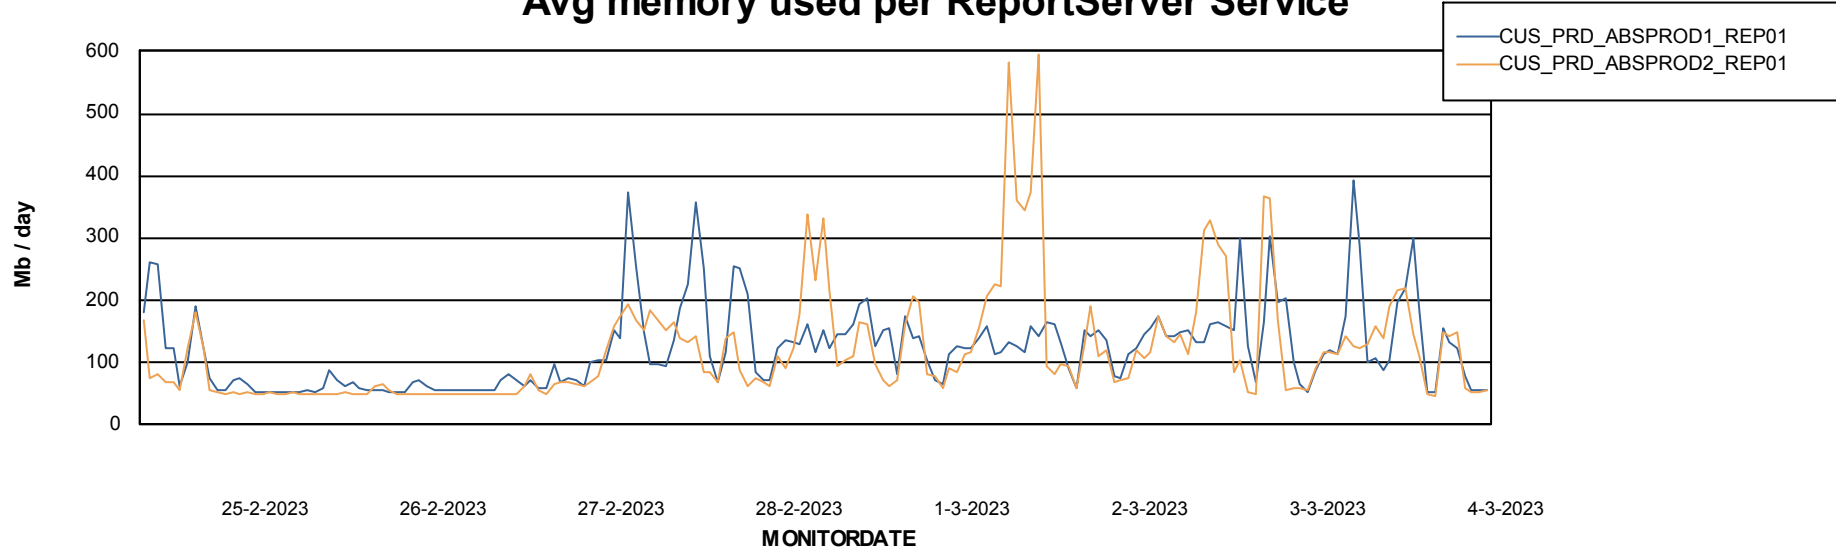

ABSSolute Application ReportServer Services

Avg memory used per ReportServer Service