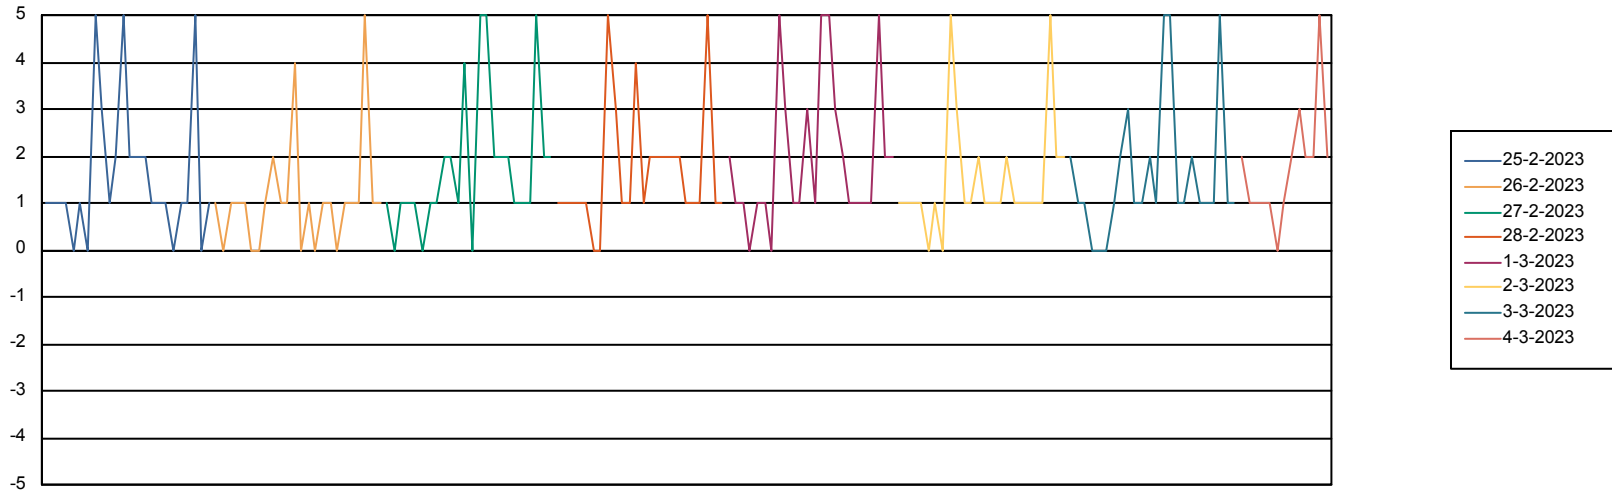

Recovery lag for last 7 days