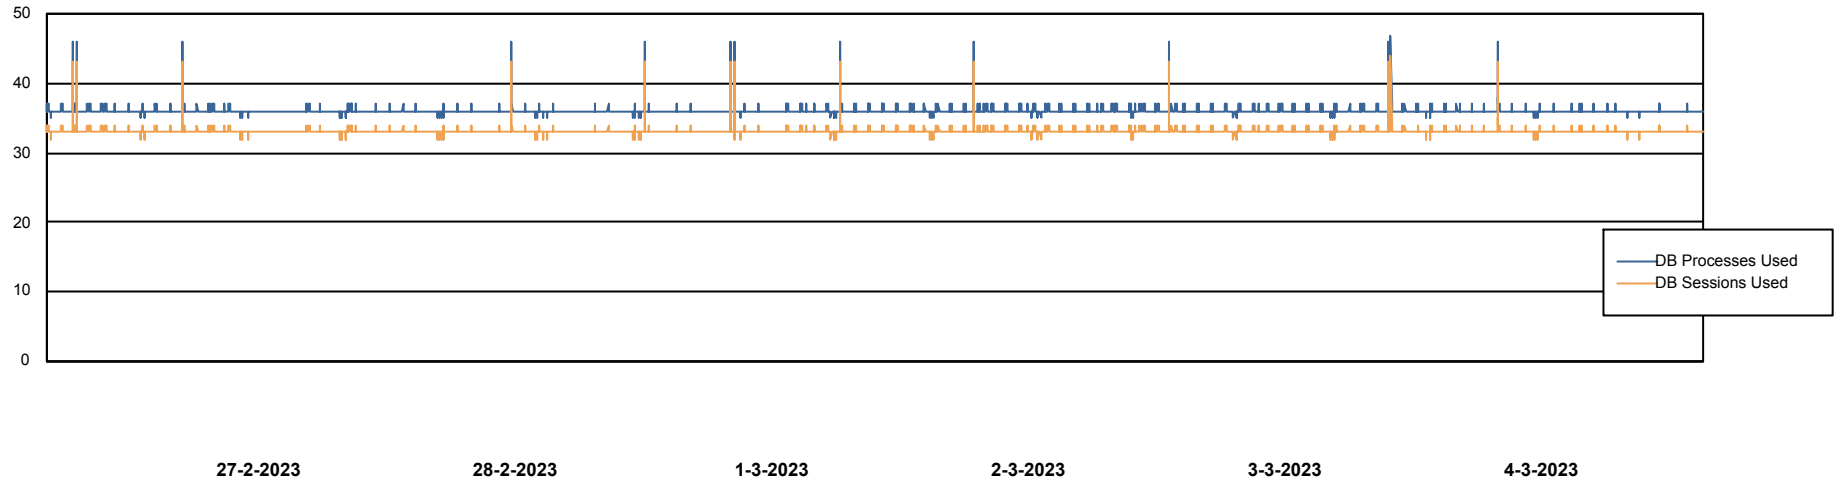

# Weekly SLA Customer Report

Customer CUS\_Production (24/7)  
Database ID 131

Database Performance CUS\_ProdDB\_Standby

DB Processes Max 1,000