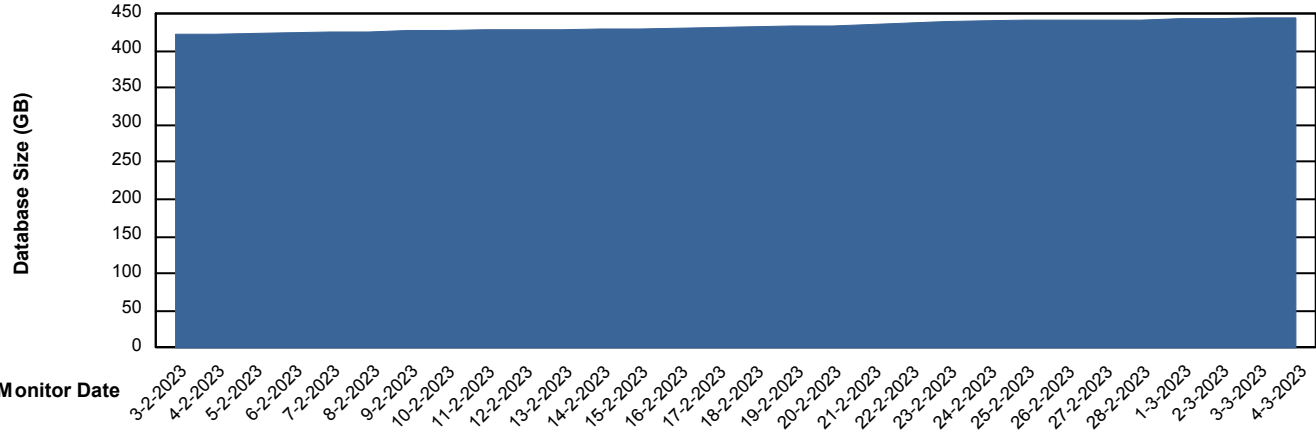

DATABASE SIZE CUS_ProdDB_Primary

Database growth over last month

Database Tablespace CUS_ProdDB_Primary

Date	Tablespace Name	Filesize (Gb)	Usedsize (Gb)	Percentage free
4-3-2023	ABSDATA	227	185	18
	INDX	298	244	18
3-3-2023	ABSDATA	227	185	18
	INDX	298	244	18
2-3-2023	ABSDATA	227	185	18
	INDX	298	244	18
1-3-2023	ABSDATA	227	184	19
	INDX	298	244	18
28-2-2023	ABSDATA	227	184	19
	INDX	298	243	18
27-2-2023	ABSDATA	227	184	19
	INDX	298	243	18
26-2-2023	ABSDATA	221	184	16
	INDX	289	243	16