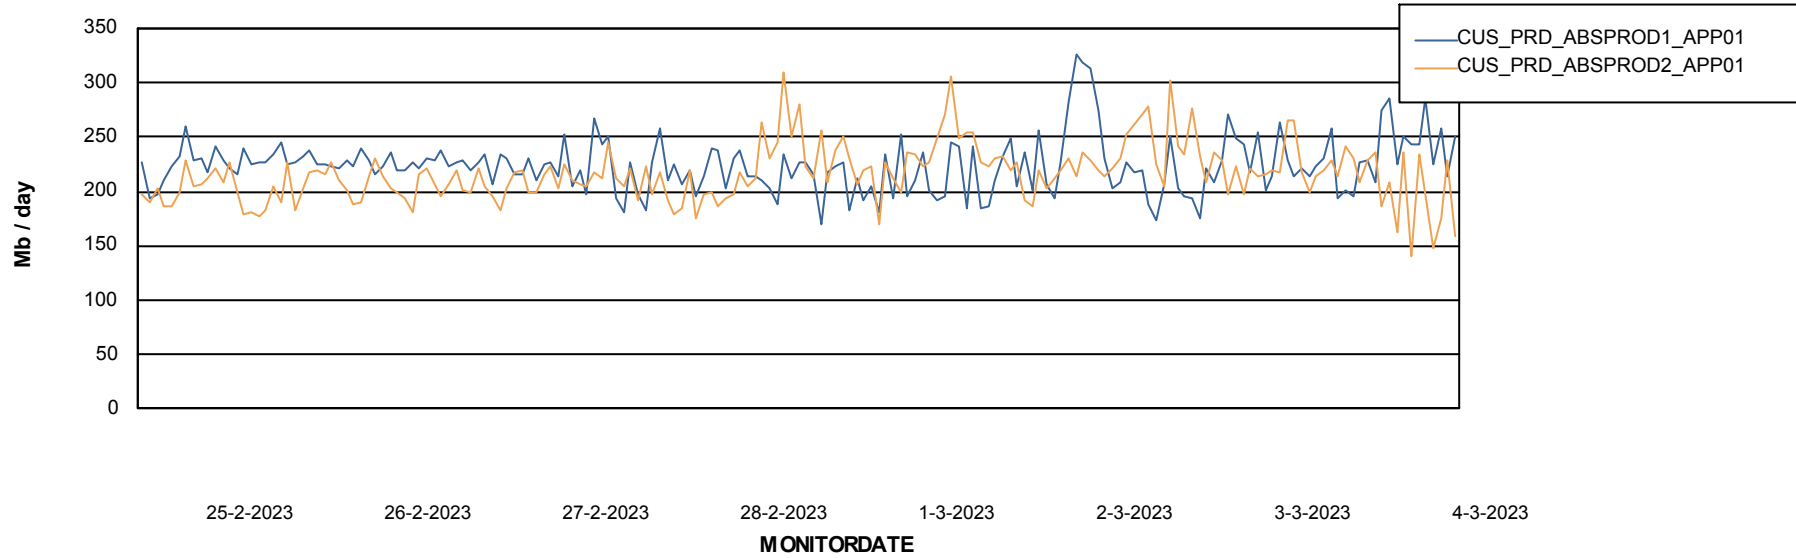

ABSSolute Application Server Services

Avg memory used per ABS Server Service