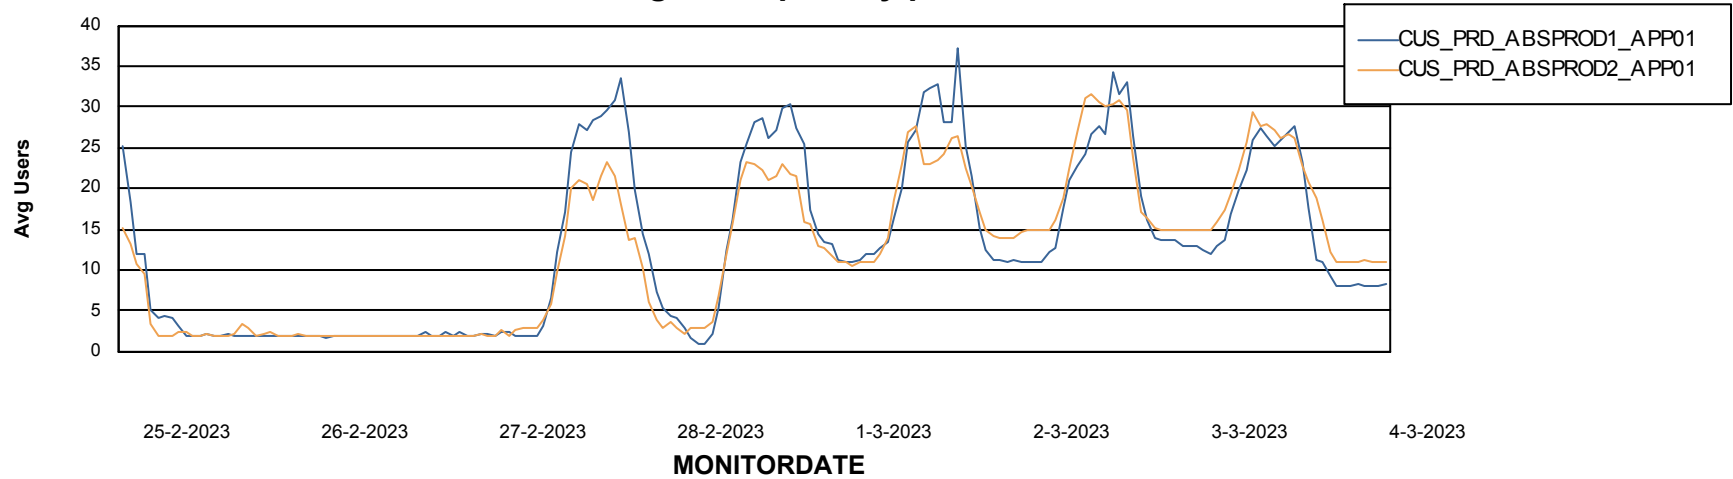

Avg users per day per ABS server