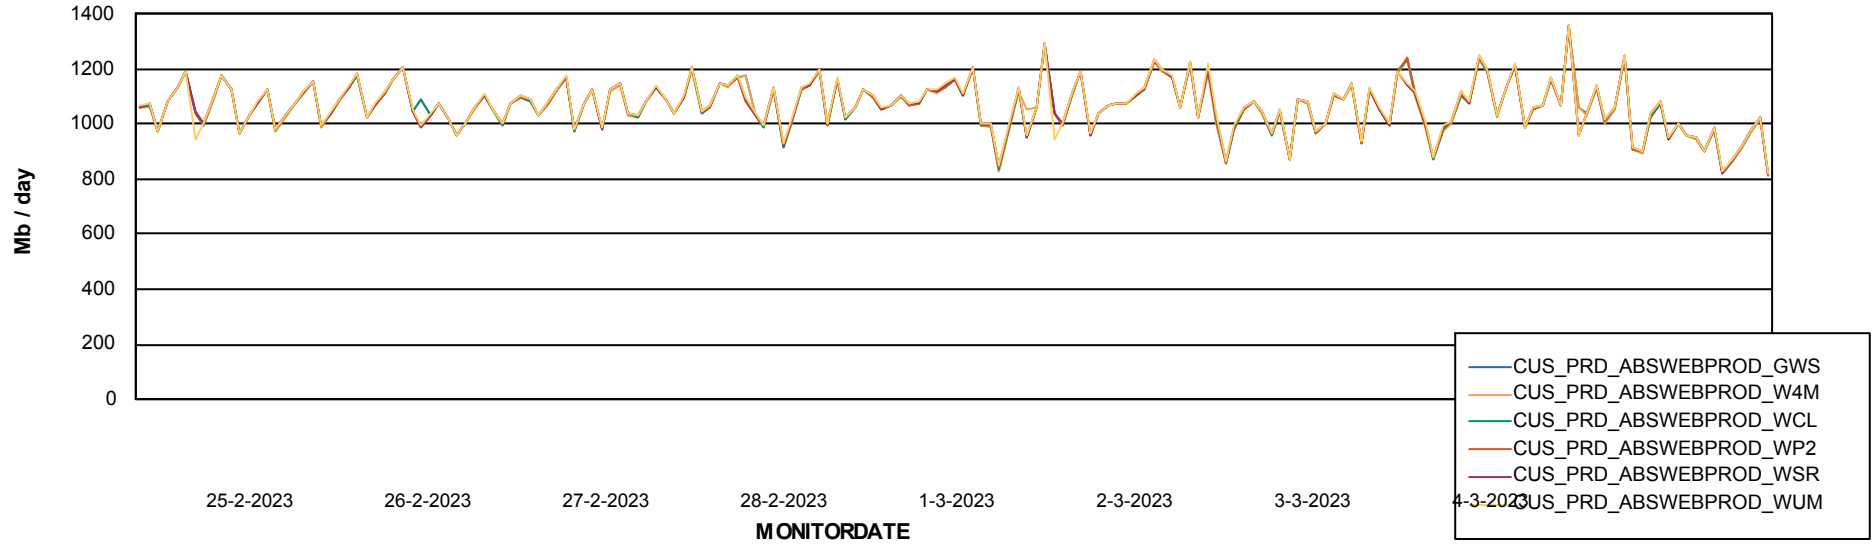

ABSSolute Web Component Services

Avg memory used per ABS Web component