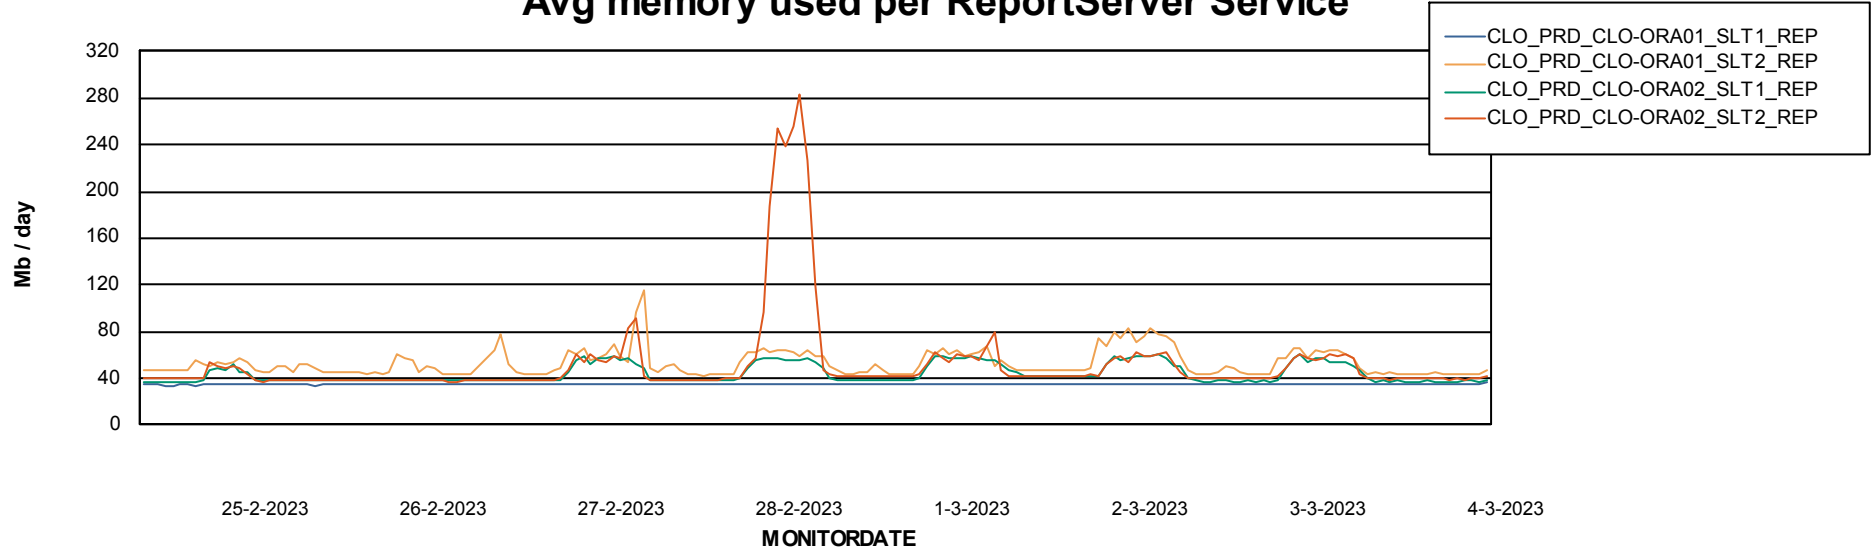

Avg memory used per ABS Server Service

Avg users per day per ABS server

Weekly SLA Customer Report

Customer CLO Production
Database ID 38

ABSSolute Application ReportServer Services

Avg memory used per ReportServer Service