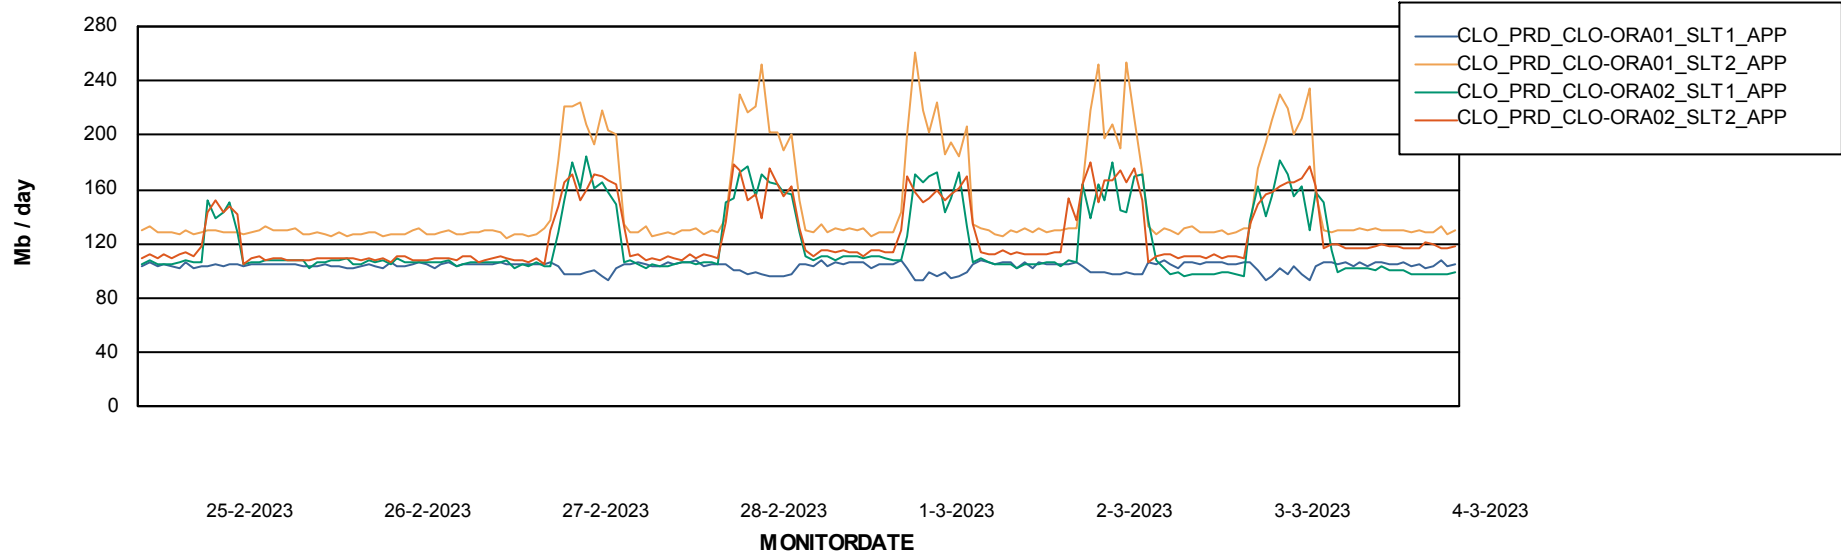

ABSSolute Application Server Services

Avg memory used per ABS Server Service