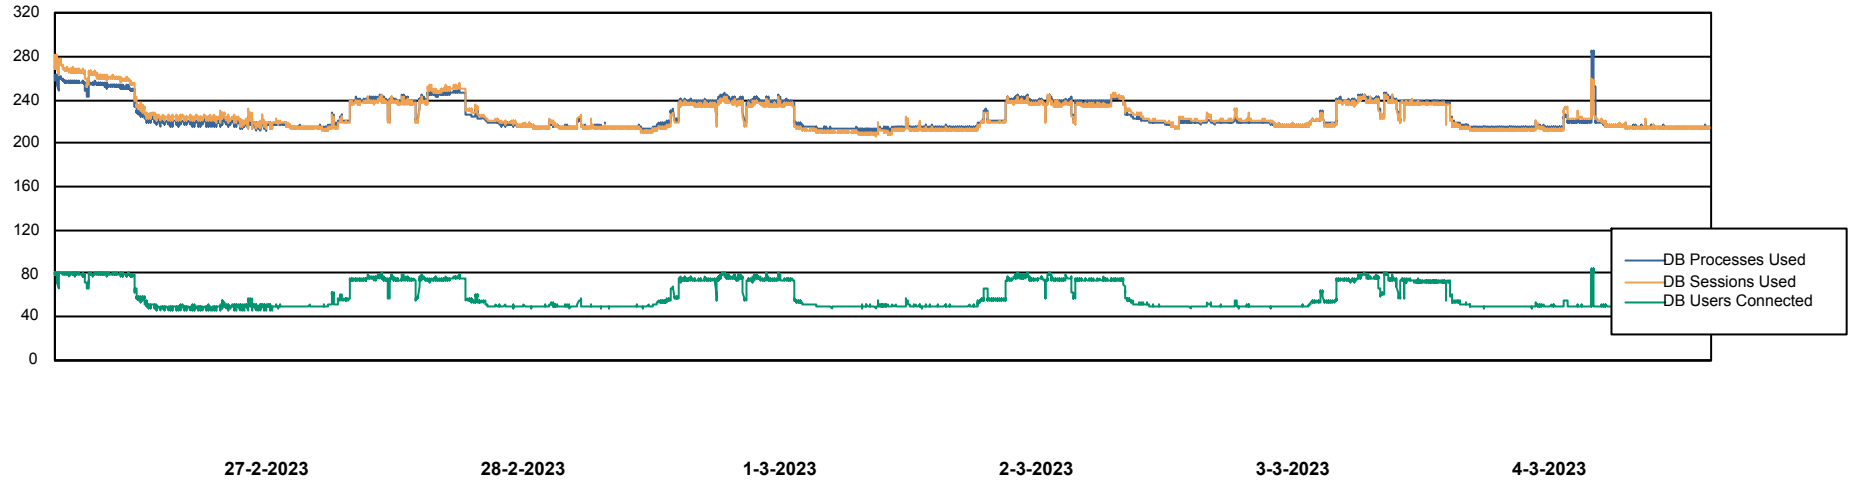

Database Performance CLODB_PRD_CLO-ORA01