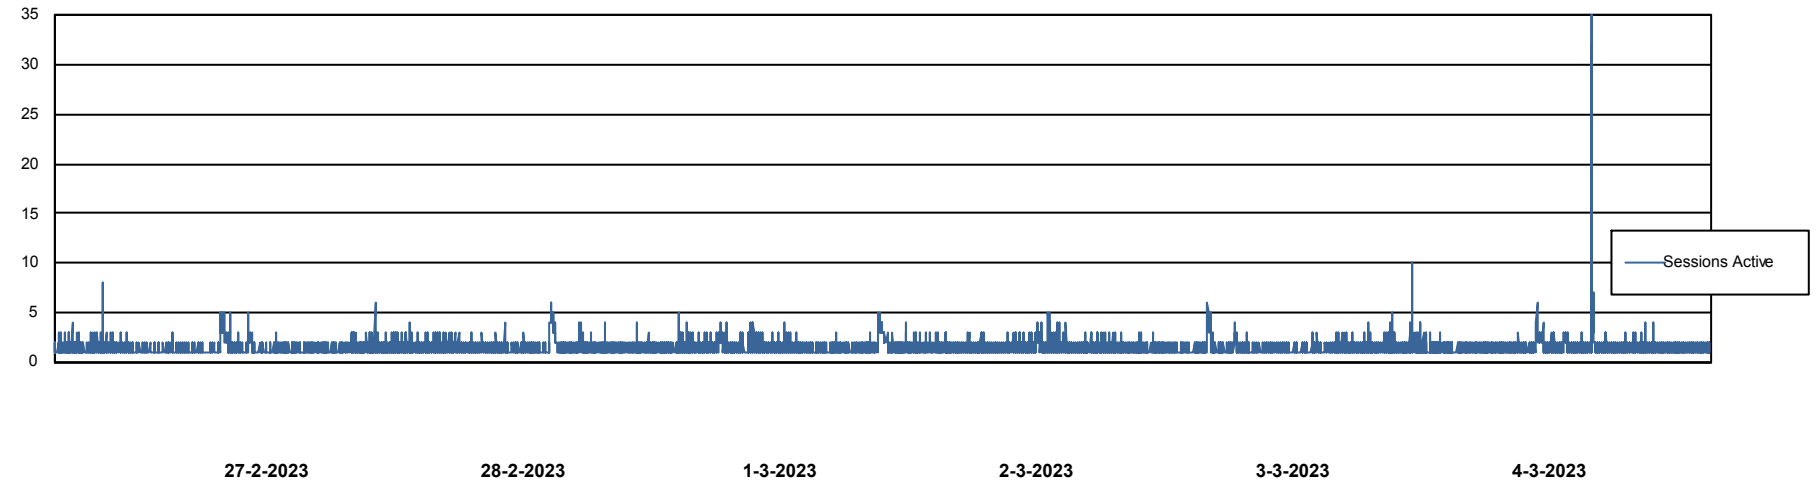

Database Performance CLODB_PRD_CLO-ORA01