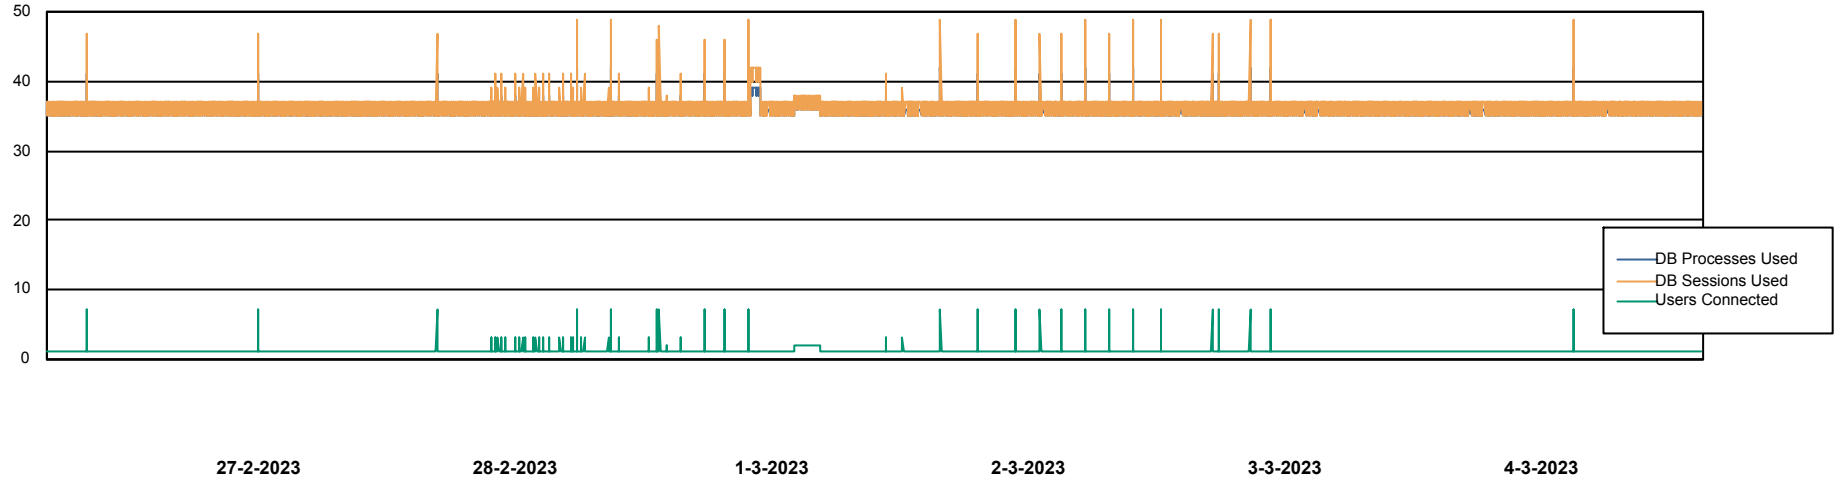

Weekly SLA Customer Report

Customer CIW Production
Database ID 45

Database Performance CIWDB_Production

DB Processes Max 300
DB Sessions Max 472

Weekly SLA Customer Report

Customer CIW Production
Database ID 45

Database Performance CIWDB_Standby

DB Processes Max 300
DB Sessions Max 472

Weekly SLA Customer Report

Customer CIW Production
 Database ID 45

DATABASE SIZE CIWDB_Production

Database growth over last month

Database Tablespace CIWDB_Production

Date	Tablespace Name	Filesize (Gb)	Usedsize (Gb)	Percentage free
4-3-2023	ABSDATA	57	48	16
	INDX	12	7	42
3-3-2023	ABSDATA	57	47	18
	INDX	12	7	42
2-3-2023	ABSDATA	57	47	18
	INDX	12	7	42
1-3-2023	ABSDATA	57	47	18
	INDX	12	7	42
28-2-2023	ABSDATA	57	47	18
	INDX	12	7	42
27-2-2023	ABSDATA	57	47	18
	INDX	12	7	42
26-2-2023	ABSDATA	57	47	18
	INDX	12	7	42