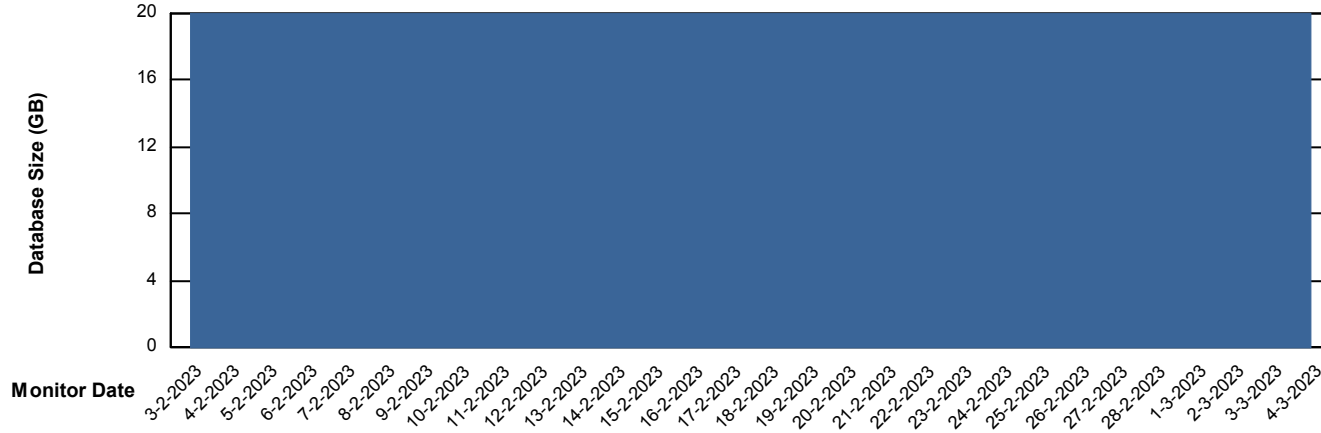

Customer BNL_Production
Database ID 83

Database Performance BNLDB_Standby

DB Processes Max 0
DB Processes Max 4
DB Processes Max 1,000

Weekly SLA Customer Report

Customer BNL_Production
Database ID 83

DATABASE SIZE BNL_EMCC

Database growth over last month

DATABASE SIZE BNLDB_Production_New

Database growth over last month

Weekly SLA Customer Report

Customer BNL_Production
 Database ID 83

Database Tablespace BNLDB_Production_New