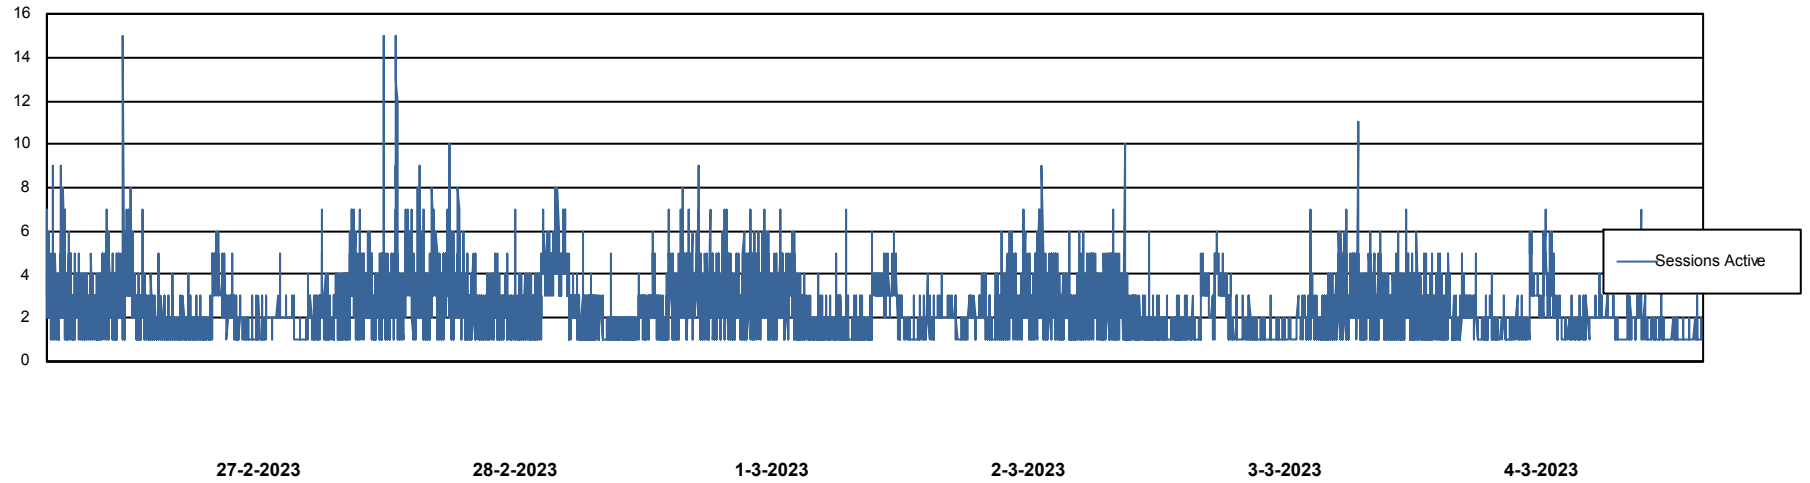

Weekly SLA Customer Report

Customer BNL_Production
Database ID 83

Database Performance BNL_EMCC

Weekly SLA Customer Report

Customer BNL_Production
Database ID 83

Database Performance BNLDB_Production_New

Weekly SLA Customer Report