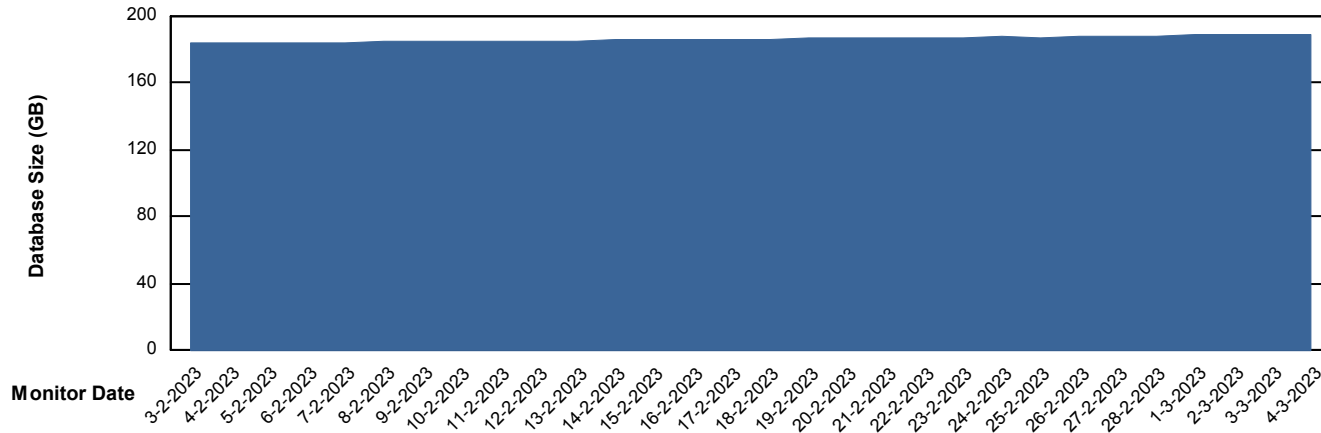

Customer BNL_Production
Database ID 83

Database Performance BNLDB_Standby

DB Processes Max 0
DB Processes Max 4
DB Processes Max 1,000

Weekly SLA Customer Report

Customer BNL_Production
Database ID 83

DATABASE SIZE BNL_EMCC

Database growth over last month

DATABASE SIZE BNLDB_Production_New

Database growth over last month

Weekly SLA Customer Report

Customer BNL_Production
 Database ID 83

Database Tablespace BNLDB_Production_New