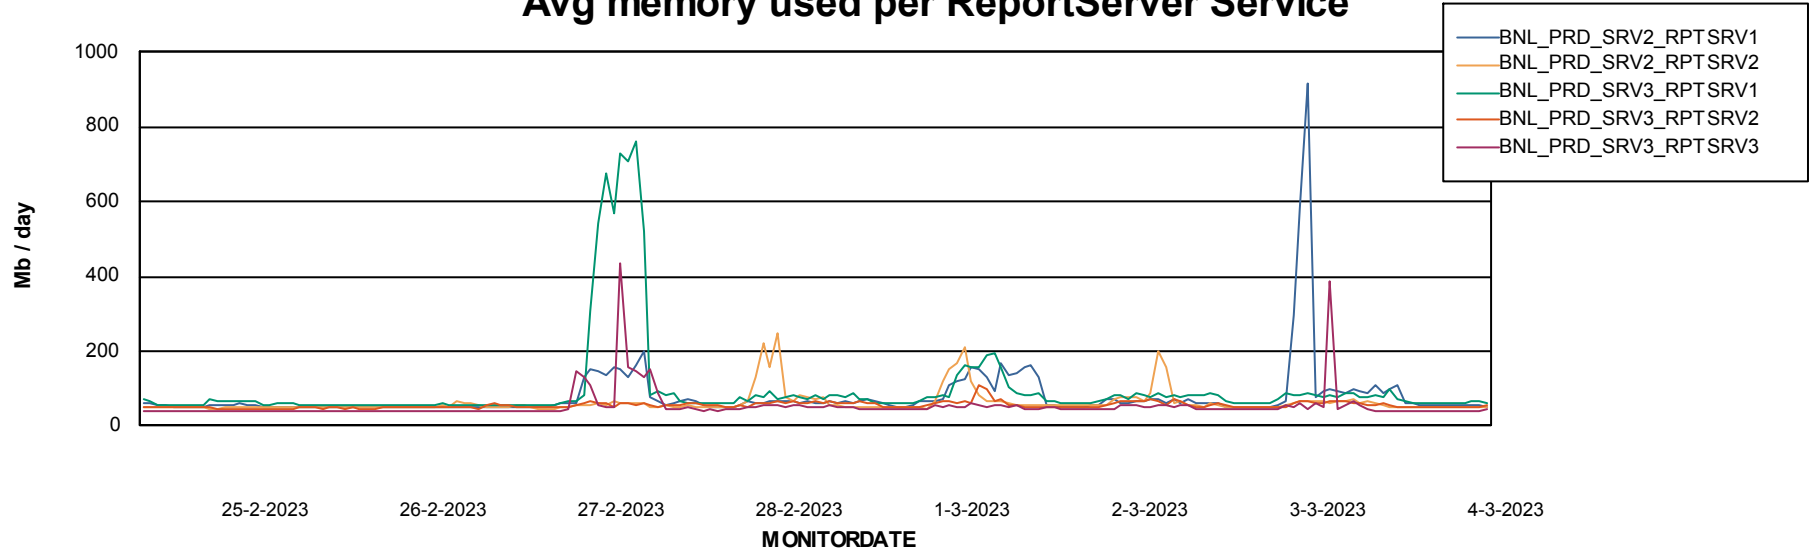

Avg users per day per ABS server

Weekly SLA Customer Report

Customer BNL_Production
Database ID 83

ABSSolute Web Component Services

Avg memory used per ReportServer Service

Weekly SLA Customer Report

Customer BNL_Production
Database ID 83