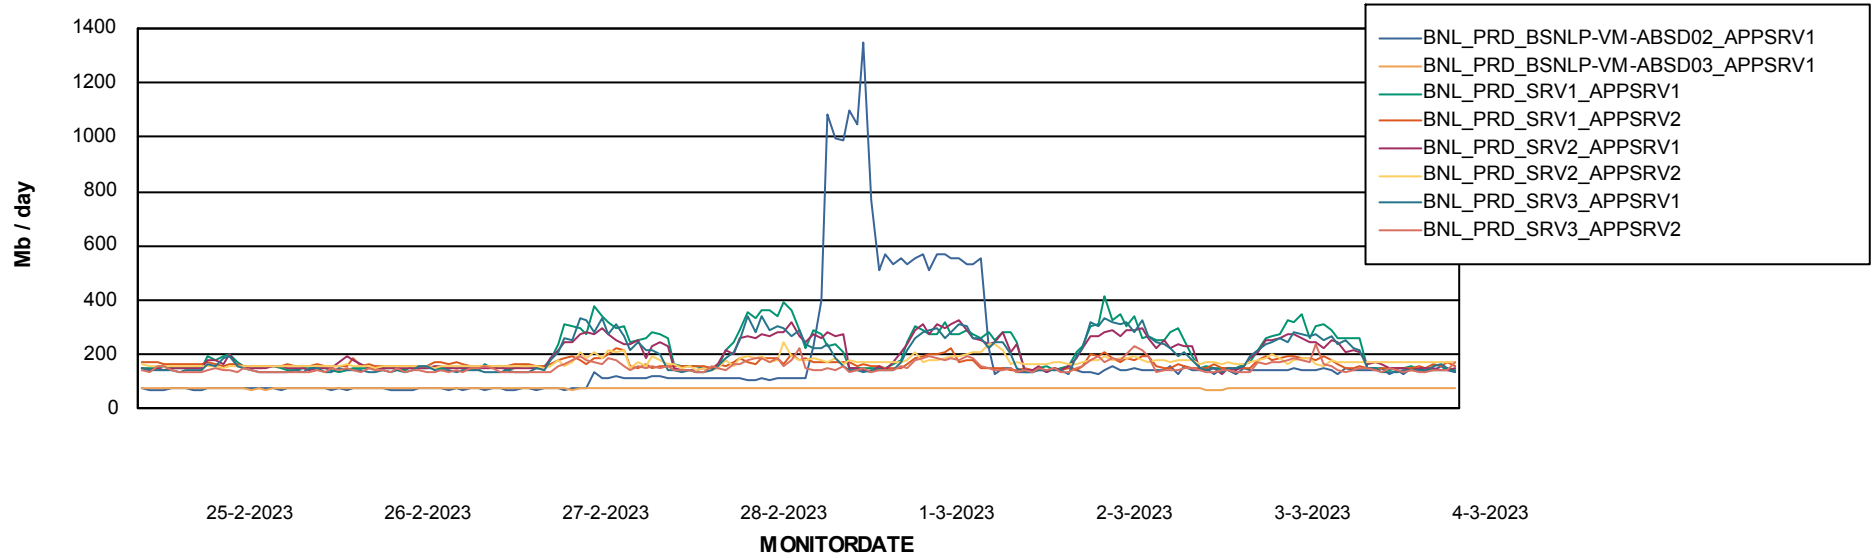

Date	Tablespace Name	Filesize (Gb)	Usedsize (Gb)	Percentage free
4-3-2023	ABSDATA	105	82	22
	INDX	200	98	51
3-3-2023	ABSDATA	105	82	22
	INDX	200	98	51
2-3-2023	ABSDATA	105	82	22
	INDX	200	98	51
1-3-2023	ABSDATA	105	82	22
	INDX	200	98	51
28-2-2023	ABSDATA	105	81	23
	INDX	200	98	51
27-2-2023	ABSDATA	105	81	23
	INDX	200	97	51
26-2-2023	ABSDATA	105	81	23
	INDX	200	97	51

Standby Database Health BNL_Production

Recovery lag for last 7 days

Weekly SLA Customer Report

Customer BNL_Production
Database ID 83

ABSSolute Application Server Services

Avg memory used per ABS Server Service