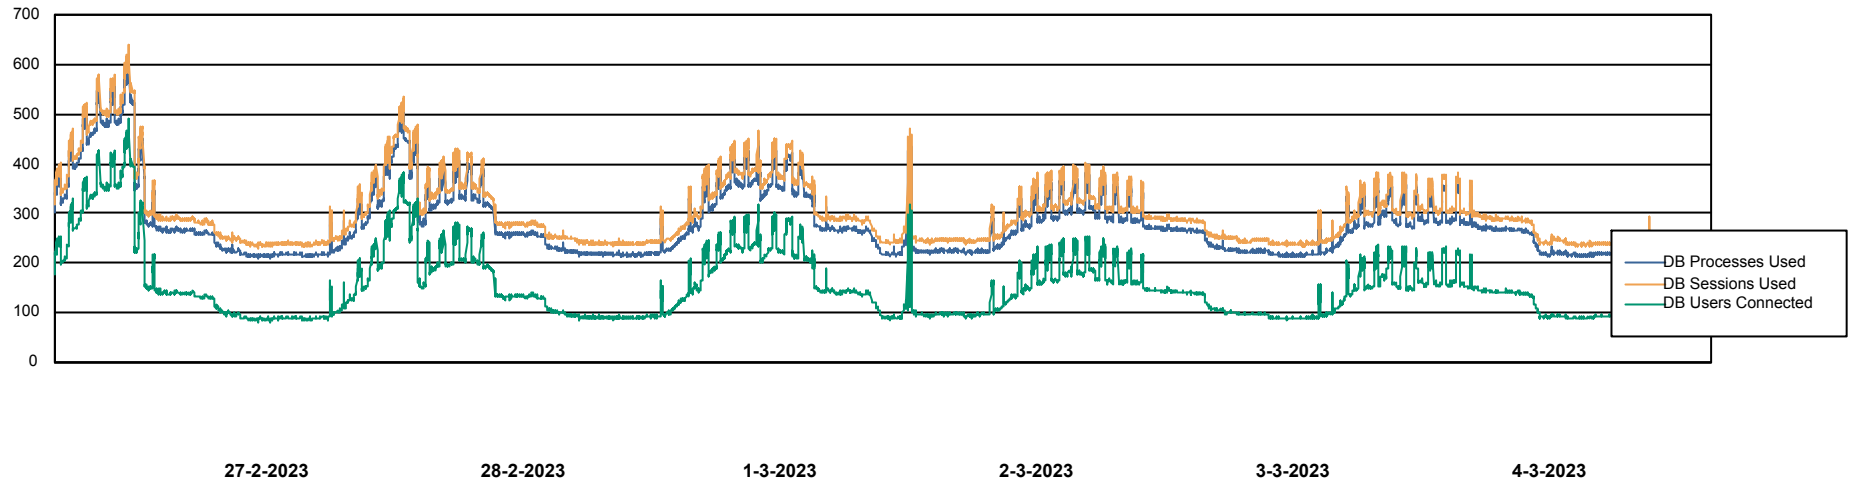

Weekly SLA Customer Report

Customer BNL_Production
Database ID 83

Database Performance BNL_EMCC

Weekly SLA Customer Report

Customer BNL_Production
Database ID 83

Database Performance BNLDB_Production_New

Weekly SLA Customer Report

Customer BNL_Production
Database ID 83

Database Performance BNLDB_Standby

DB Processes Max 0
DB Processes Max 4
DB Processes Max 1,000

Weekly SLA Customer Report

Customer BNL_Production
Database ID 83

DATABASE SIZE BNL_EMCC