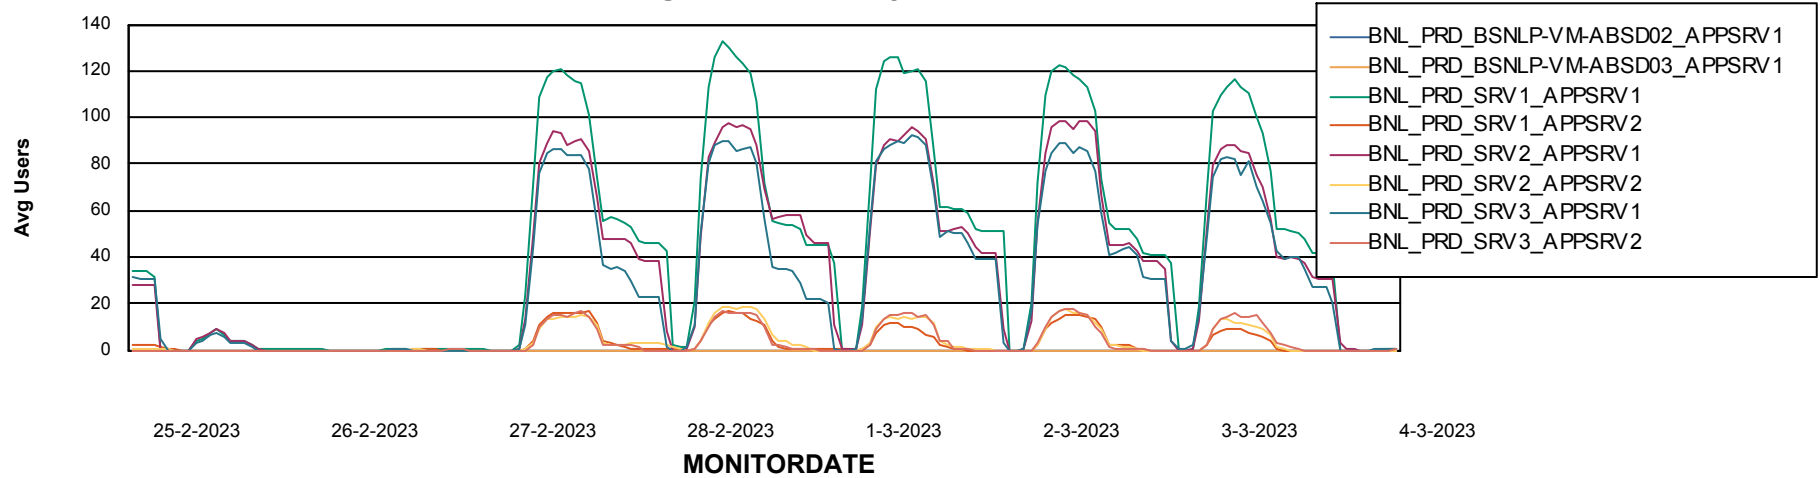

Avg users per day per ABS server