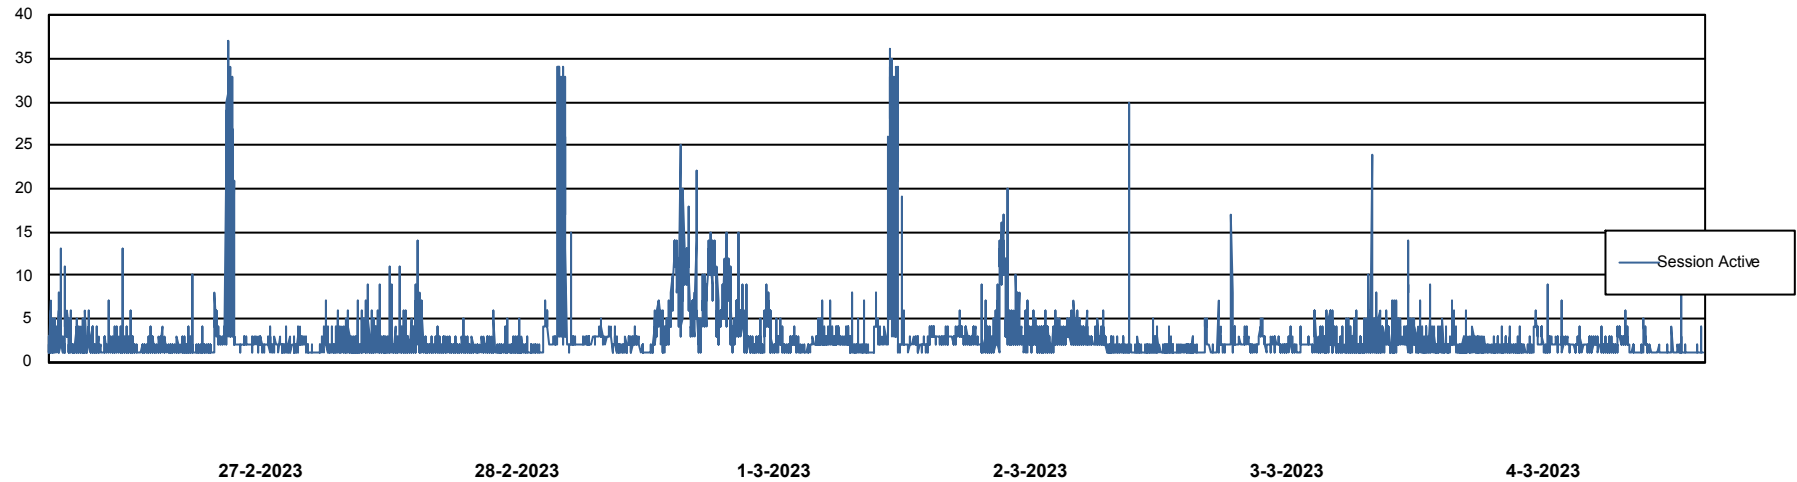

Database Performance BGGDB_Production

DB Processes Max 300
DB Sessions Max 472