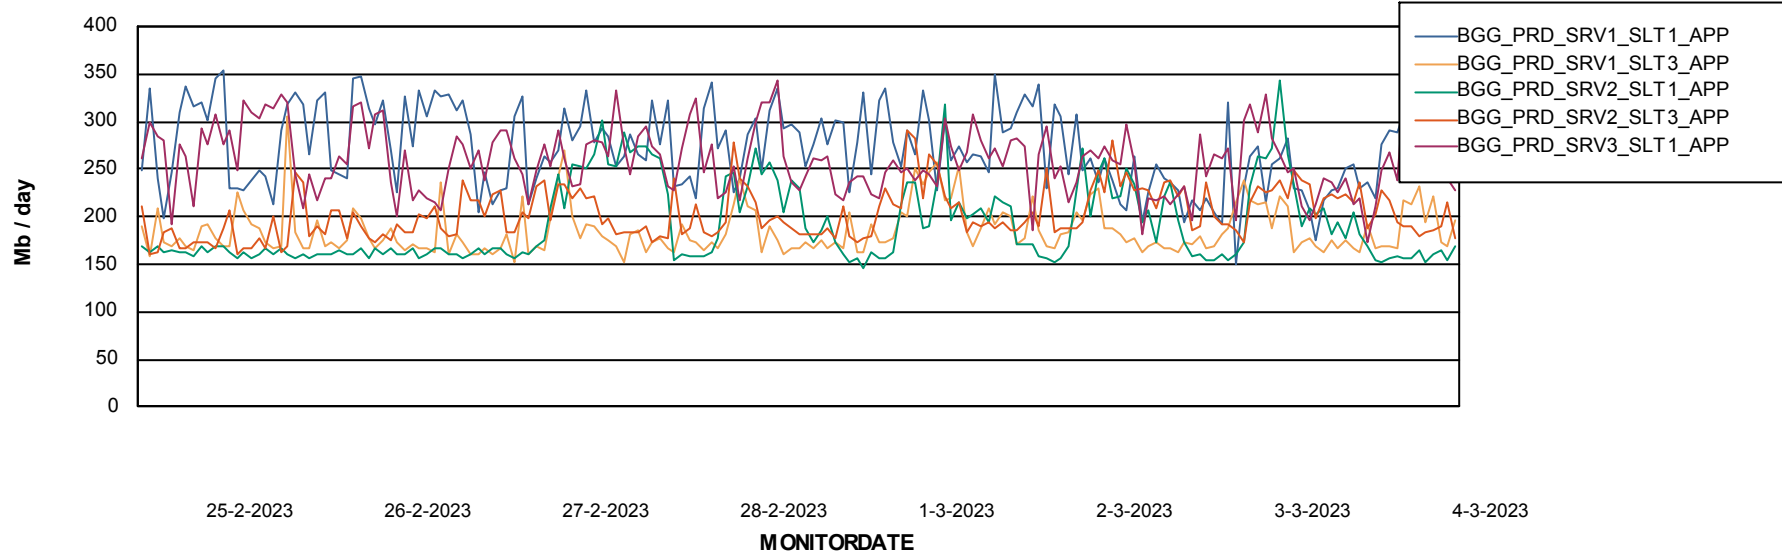

ABSSolute Application Server Services

Avg memory used per ABS Server Service