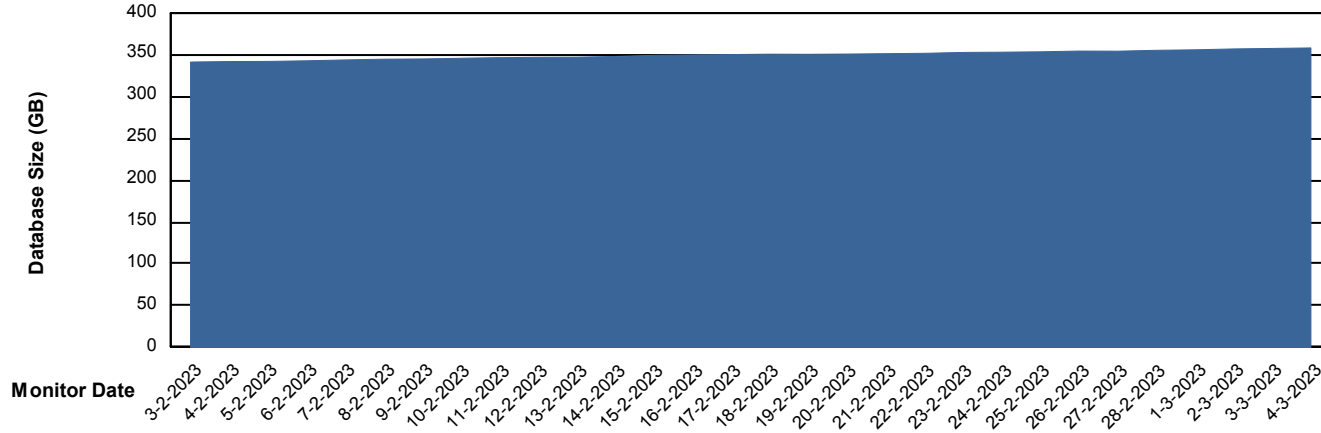

DB Processes Max 300
DB Sessions Max 472

Weekly SLA Customer Report

Customer BGG_Production
Database ID 58

Database Performance BGGDB_Standby

DB Processes Max 300
DB Sessions Max 474

Weekly SLA Customer Report

Customer BGG_Production
Database ID 58

DATABASE SIZE BGGDB_BI

Database growth over last month

DATABASE SIZE BGGDB_Production

Database growth over last month

Weekly SLA Customer Report

Customer BGG_Production
 Database ID 58