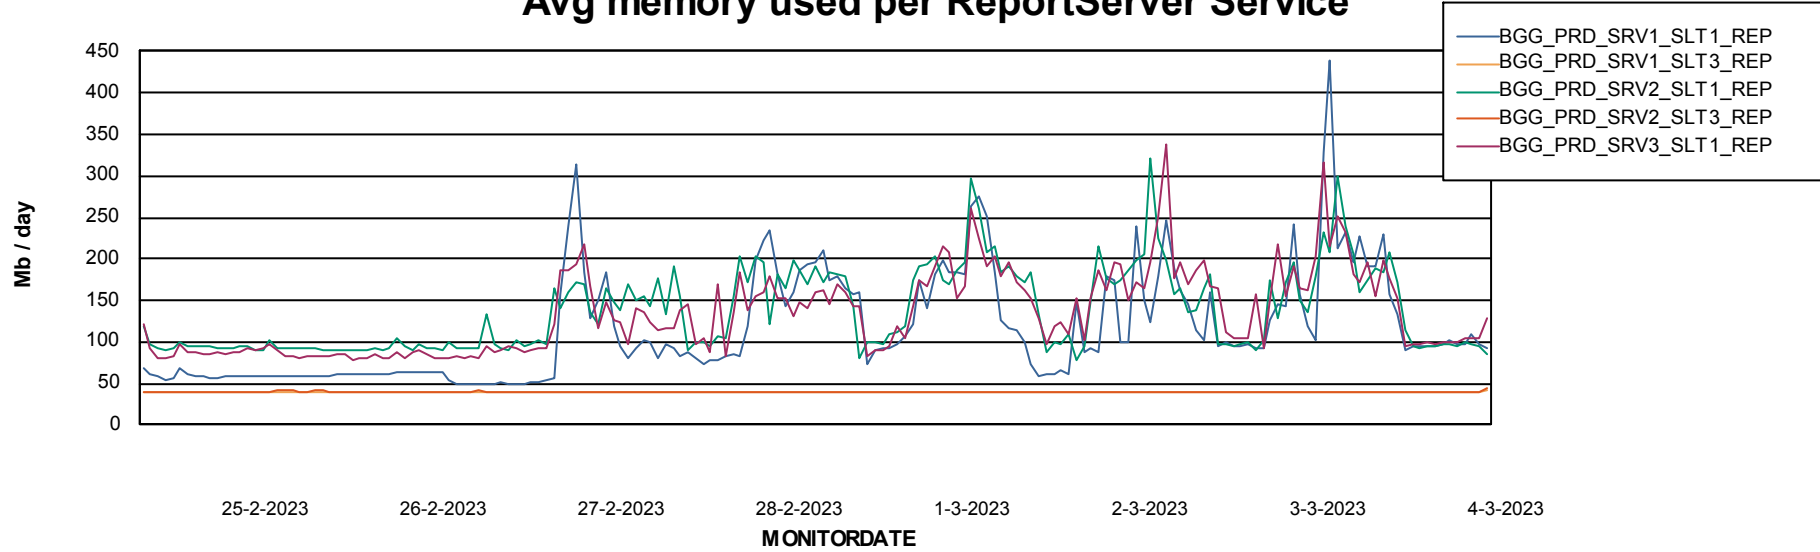

Avg memory used per ABS Server Service

Avg users per day per ABS server

Weekly SLA Customer Report

Customer BGG_Production
Database ID 58

ABSSolute Application ReportServer Services

Avg memory used per ReportServer Service