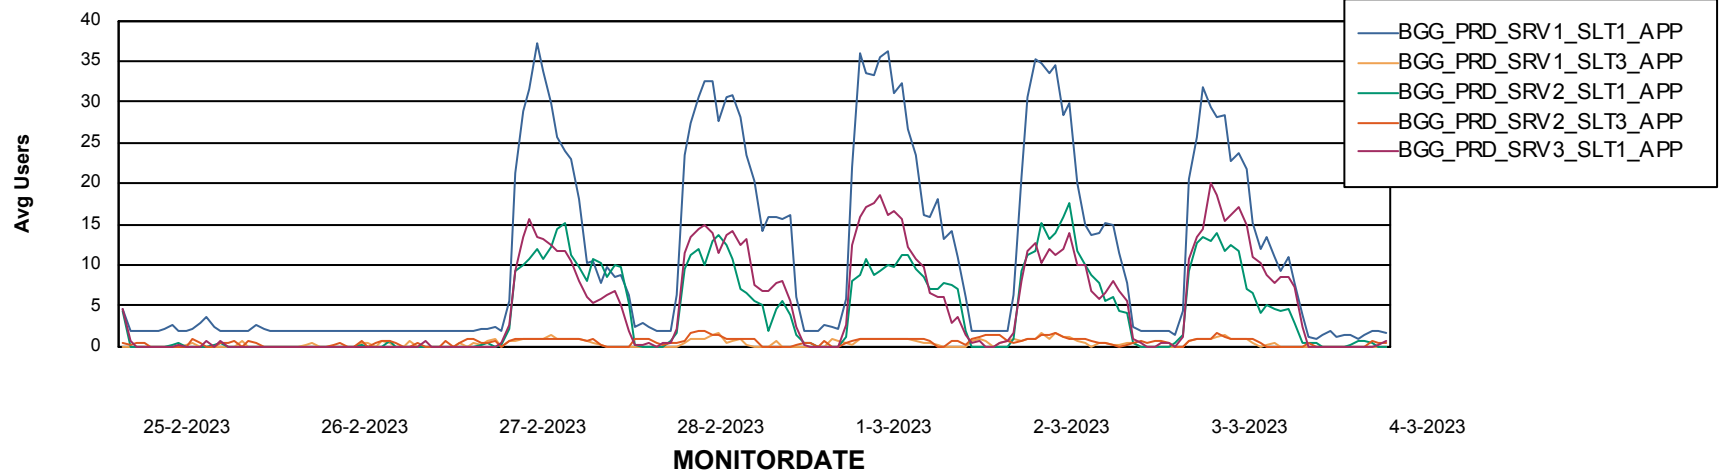

Avg users per day per ABS server