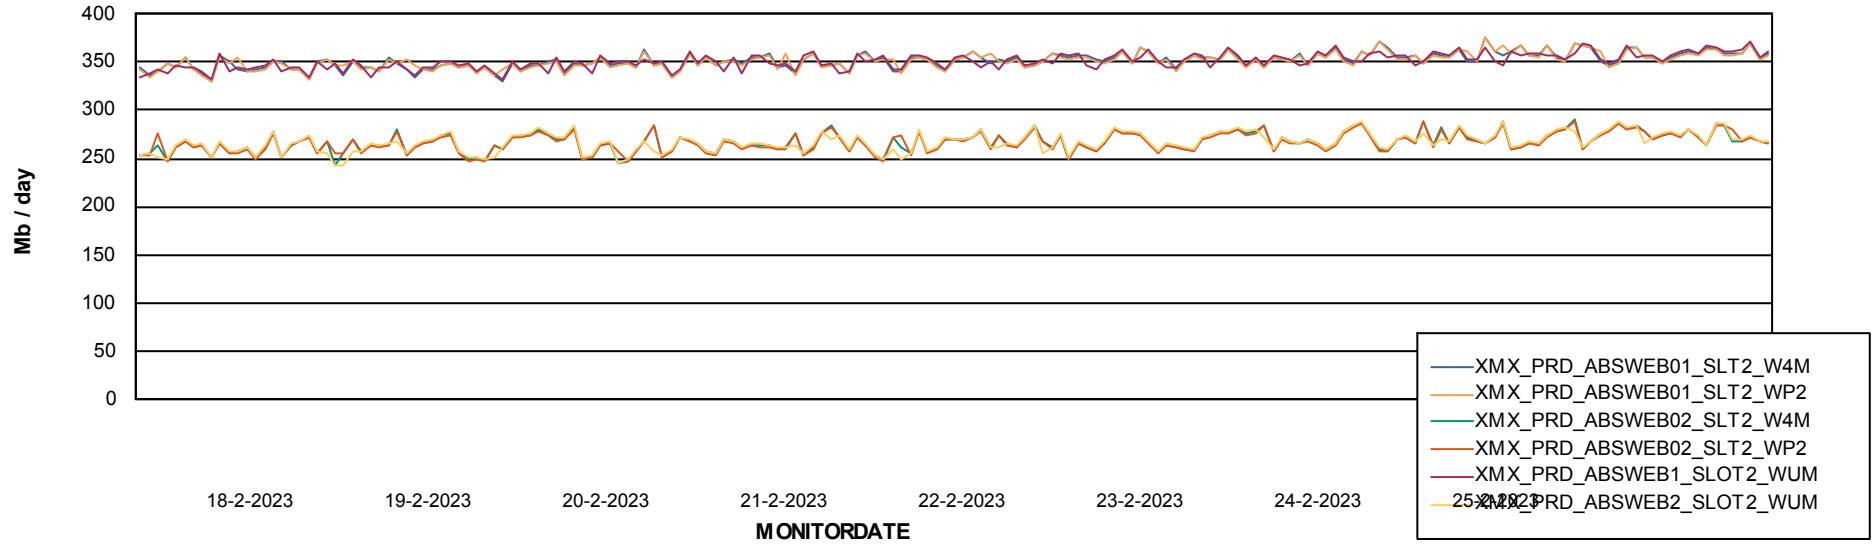

ABSSolute Web Component Services

Avg memory used per ABS Web component