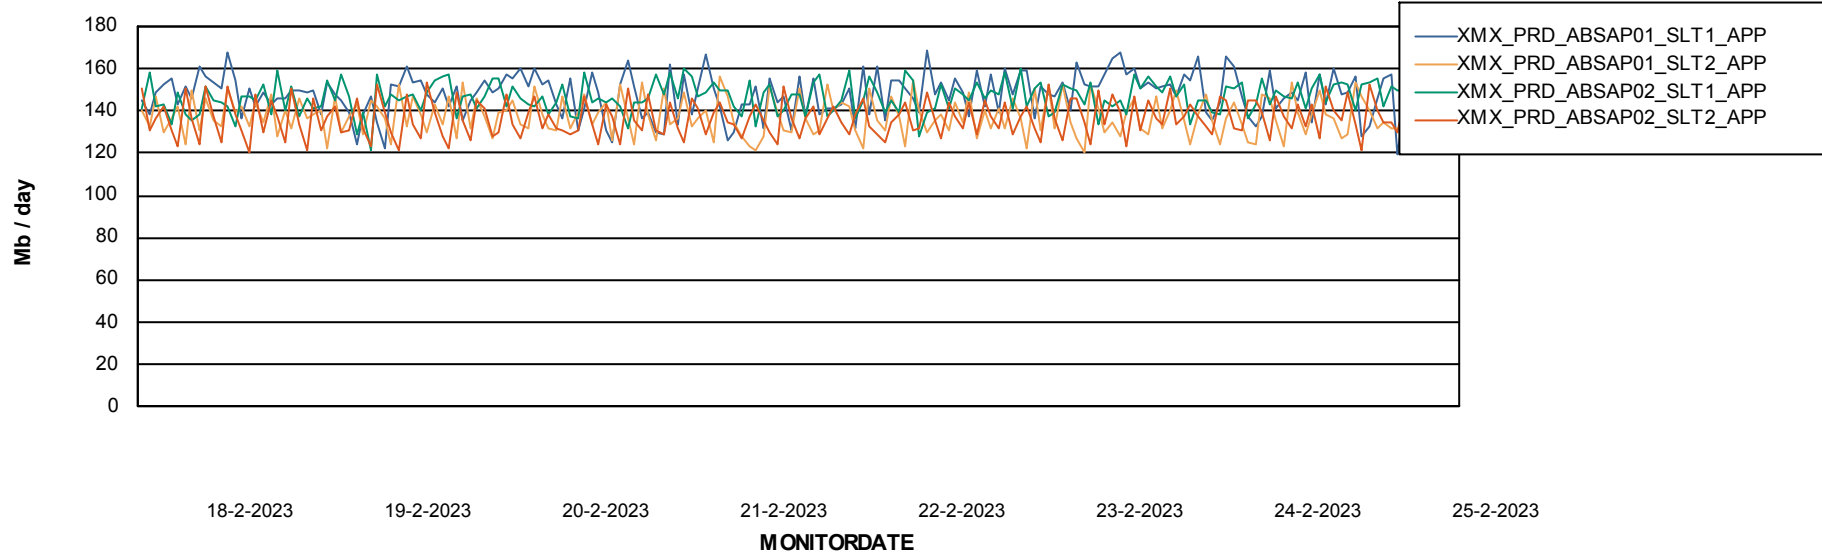

ABSSolute Application Server Services

Avg memory used per ABS Server Service