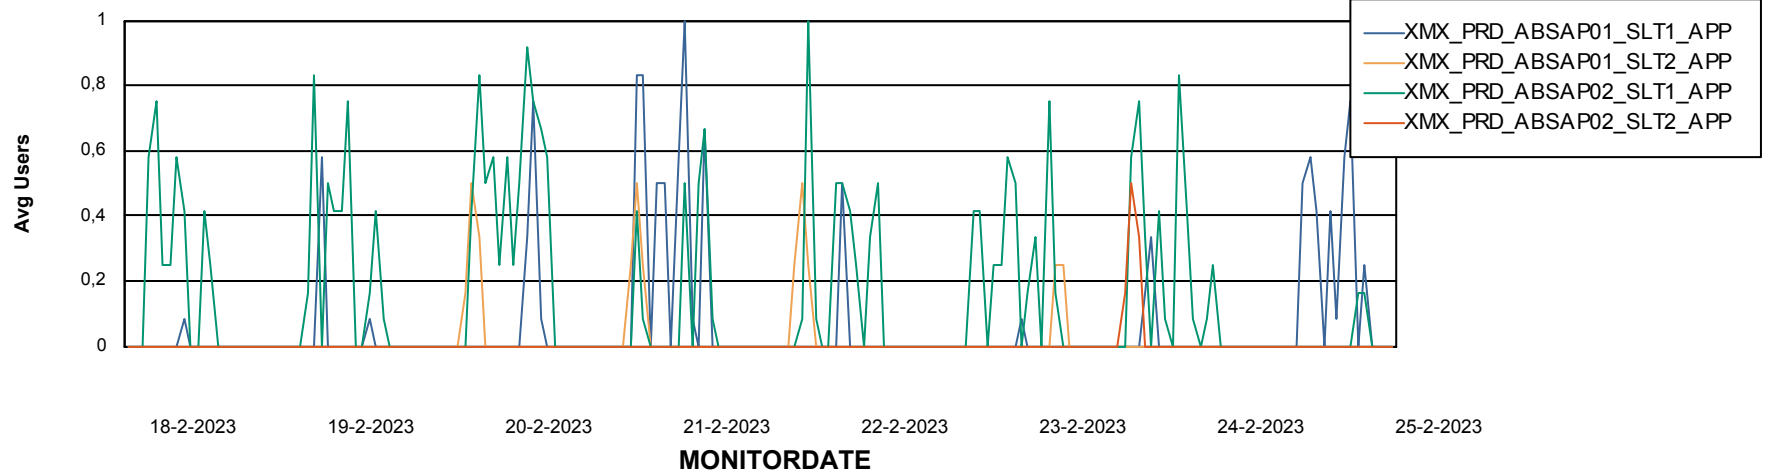

Avg users per day per ABS server