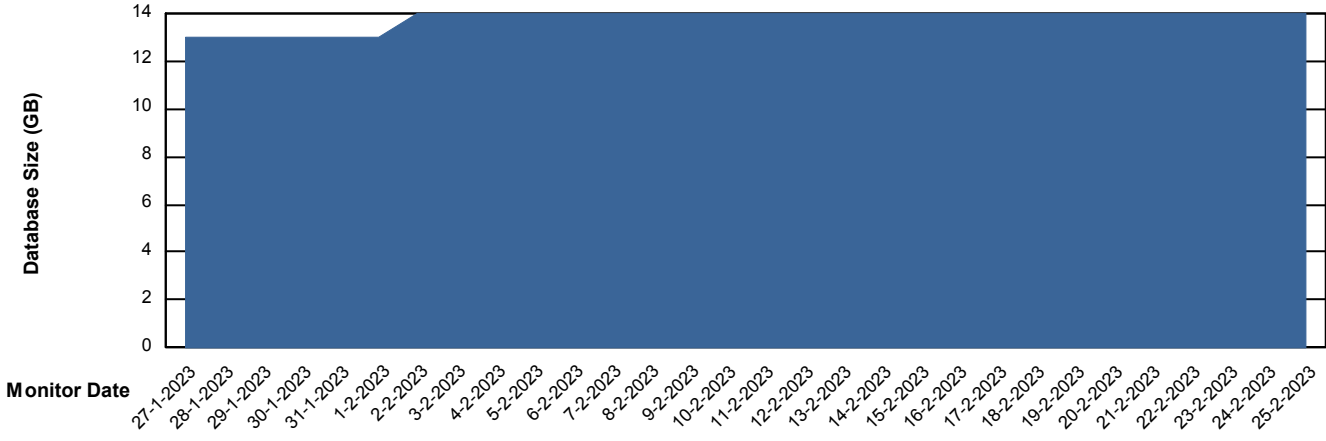

DATABASE SIZE XMX_PROD_ABSDB01_PRDB

Database growth over last month