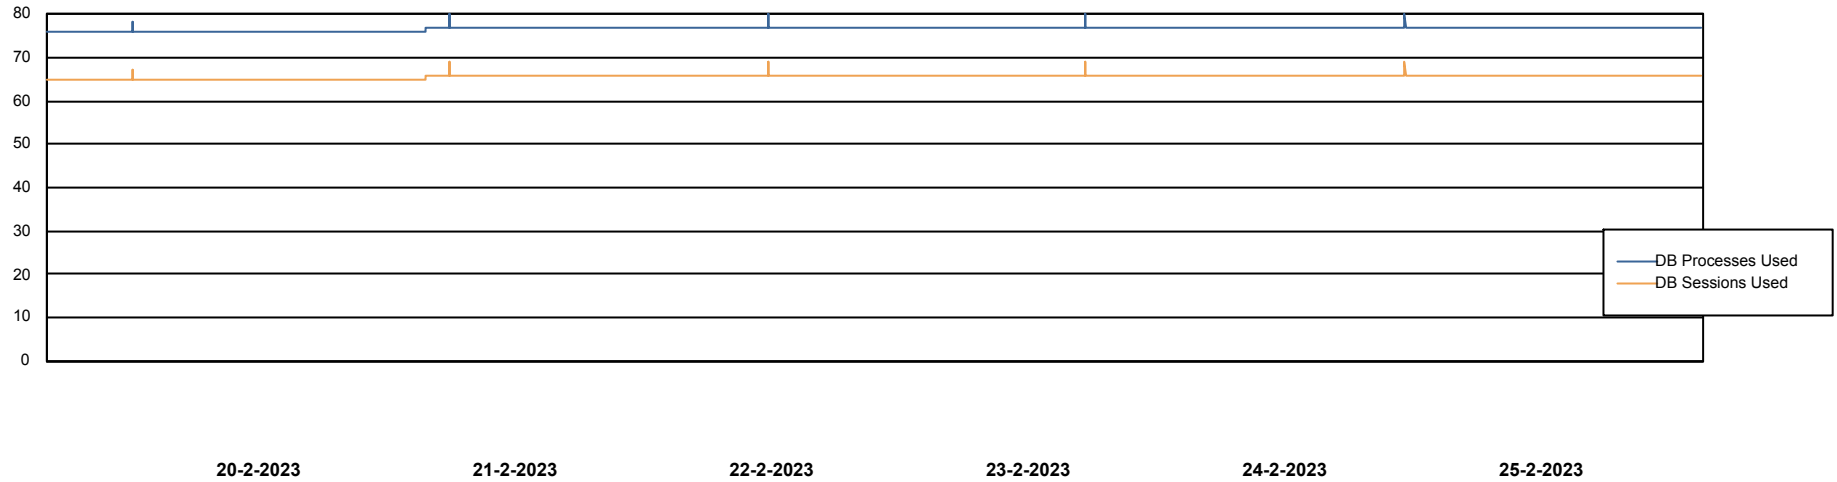

Database Performance XMX_PROD_ABSDB02_SBDB

DB Processes Max 0
DB Processes Max 1,000
DB Processes Max 4