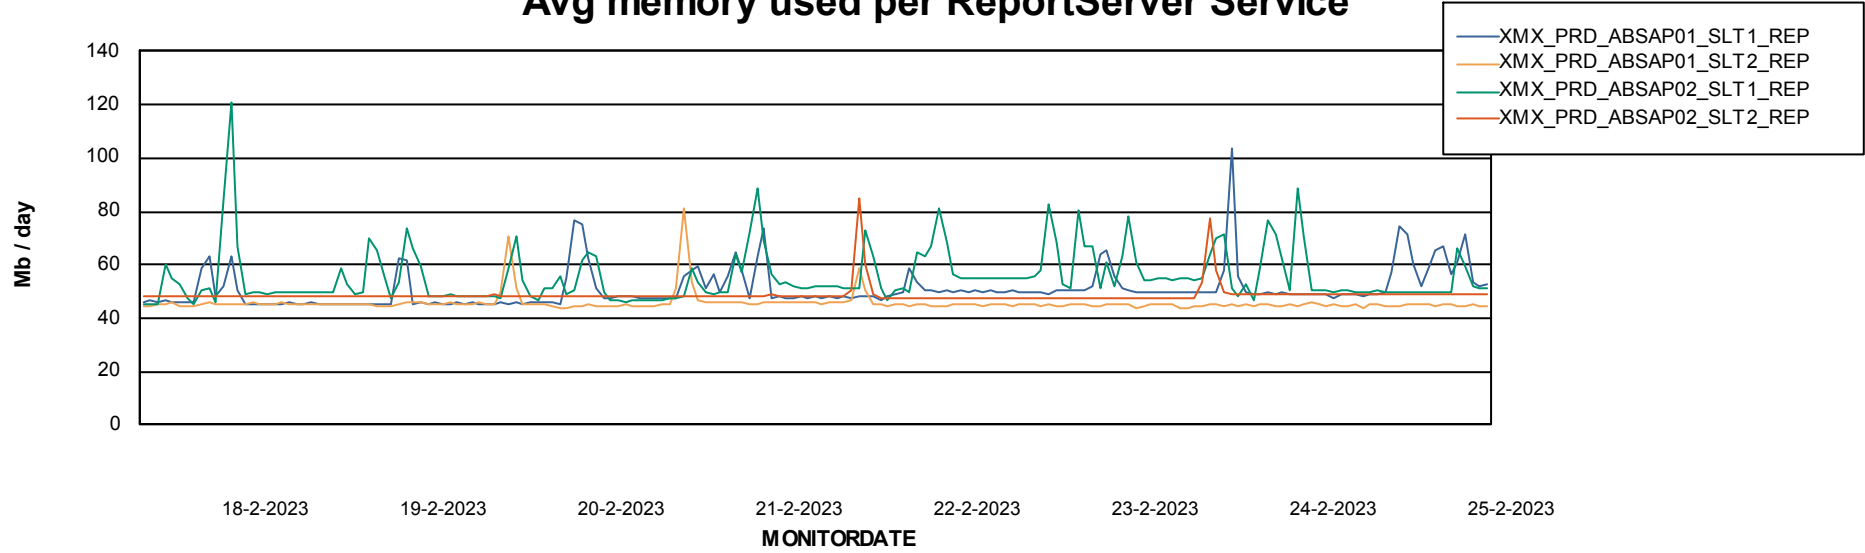

ABSSolute Application ReportServer Services

Avg memory used per ReportServer Service