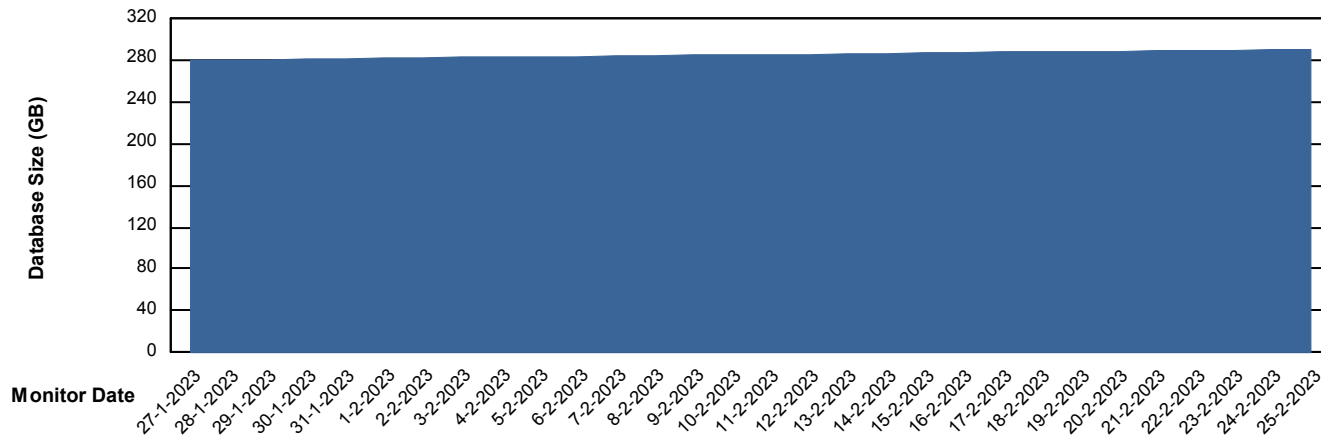

# Weekly SLA Customer Report

Customer VOS\_Production  
Database ID 143

DATABASE SIZE VOSDB\_BI

### Database growth over last month

DATABASE SIZE VOSDB\_Production

### Database growth over last month