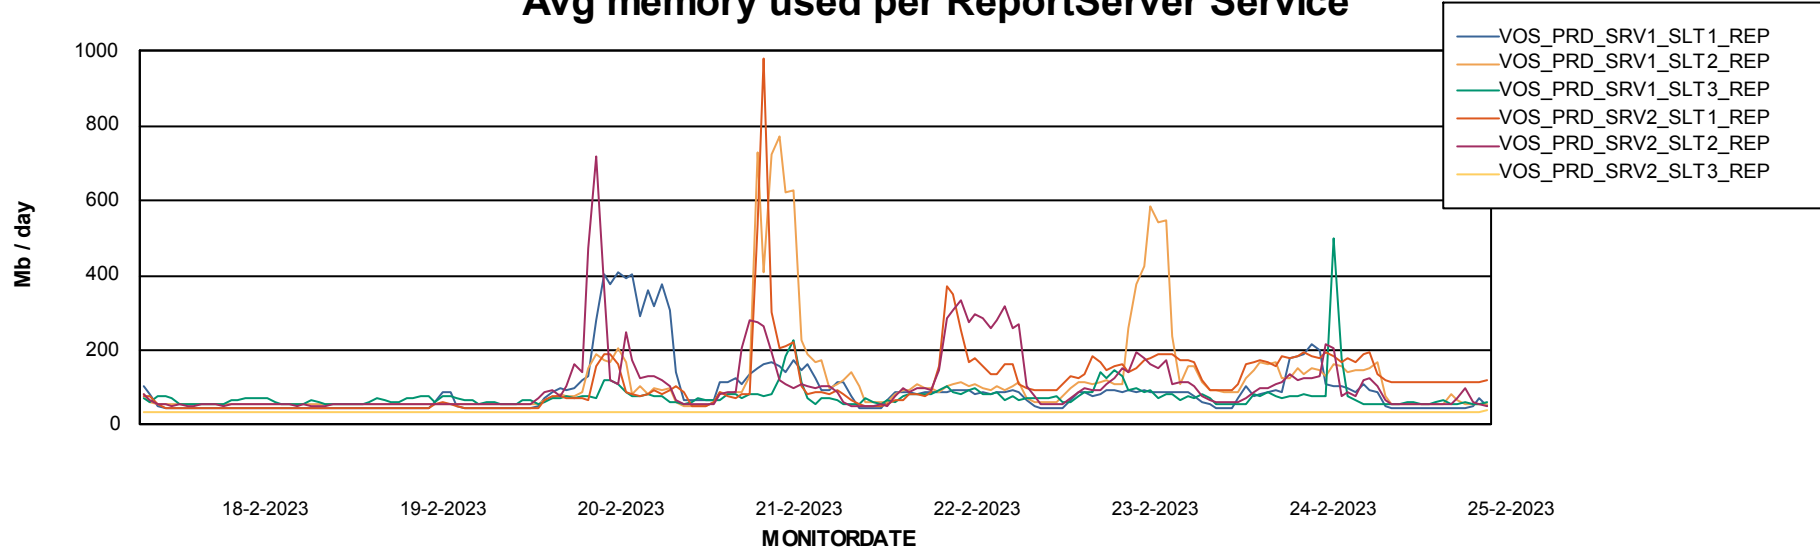

ABSSolute Application ReportServer Services

Avg memory used per ReportServer Service