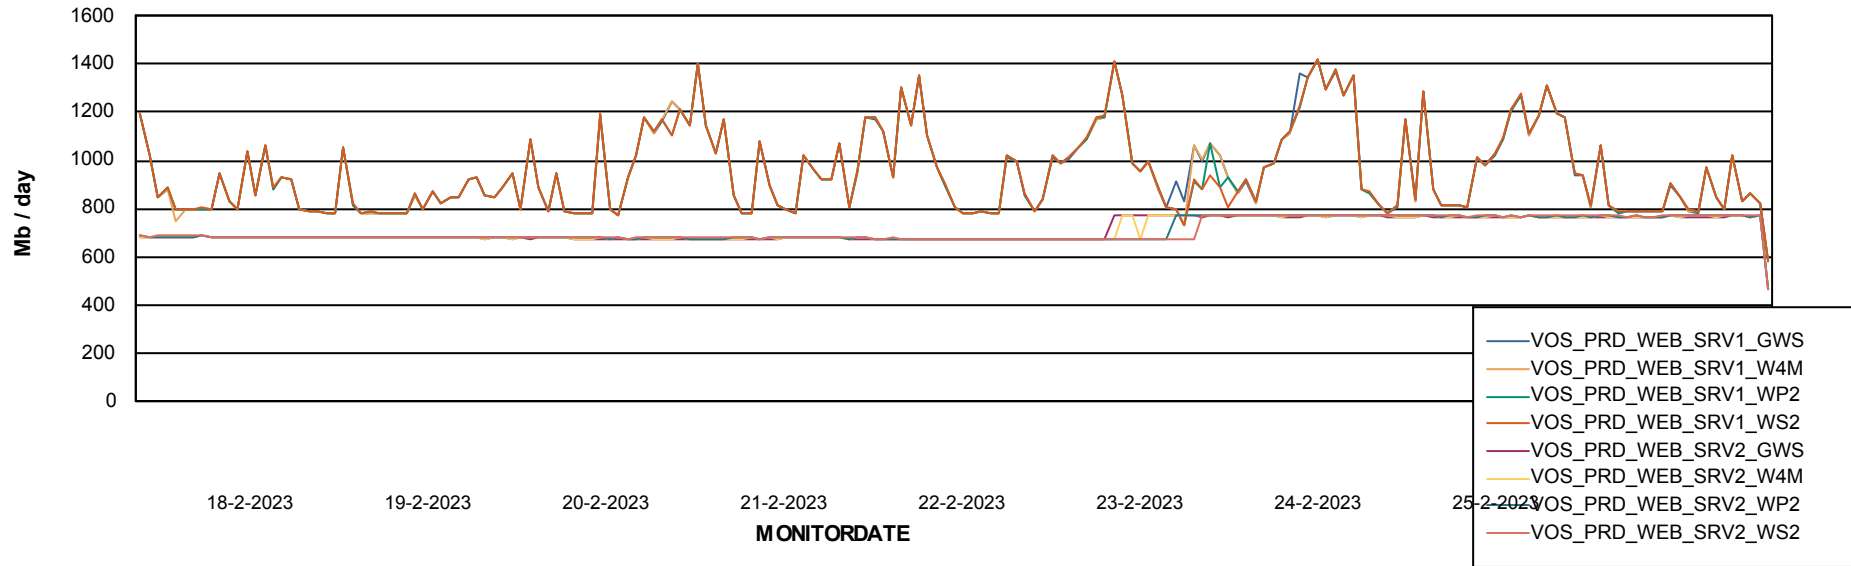

ABSSolute Web Component Services

Avg memory used per ABS Web component