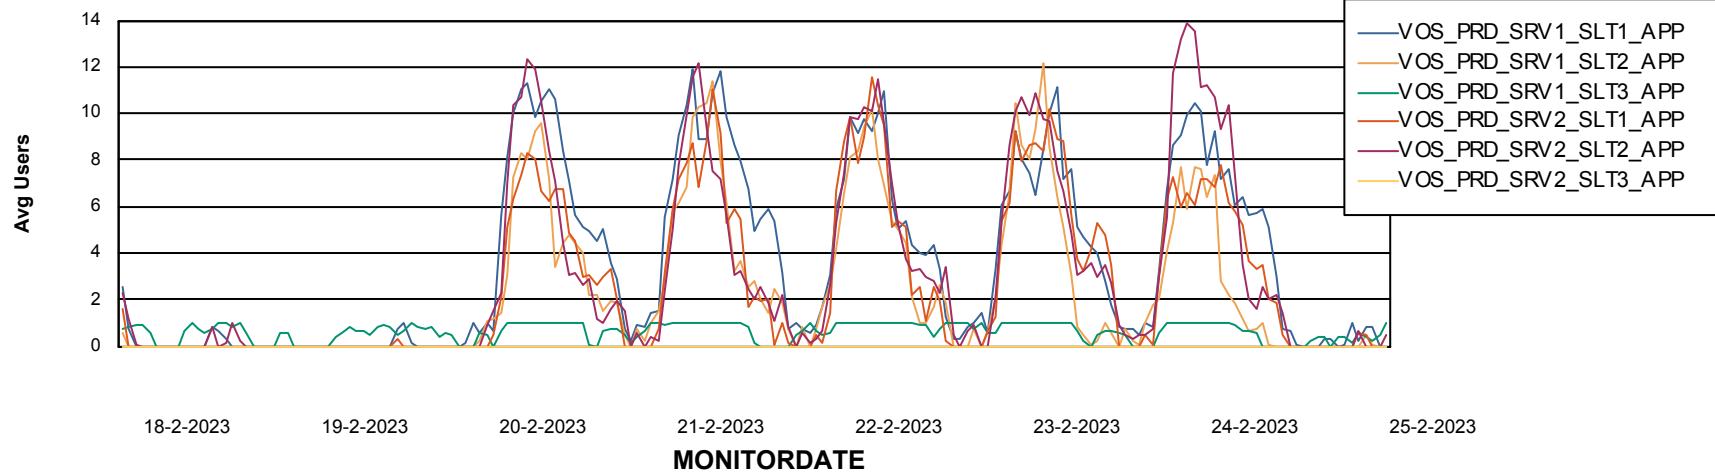

Avg users per day per ABS server