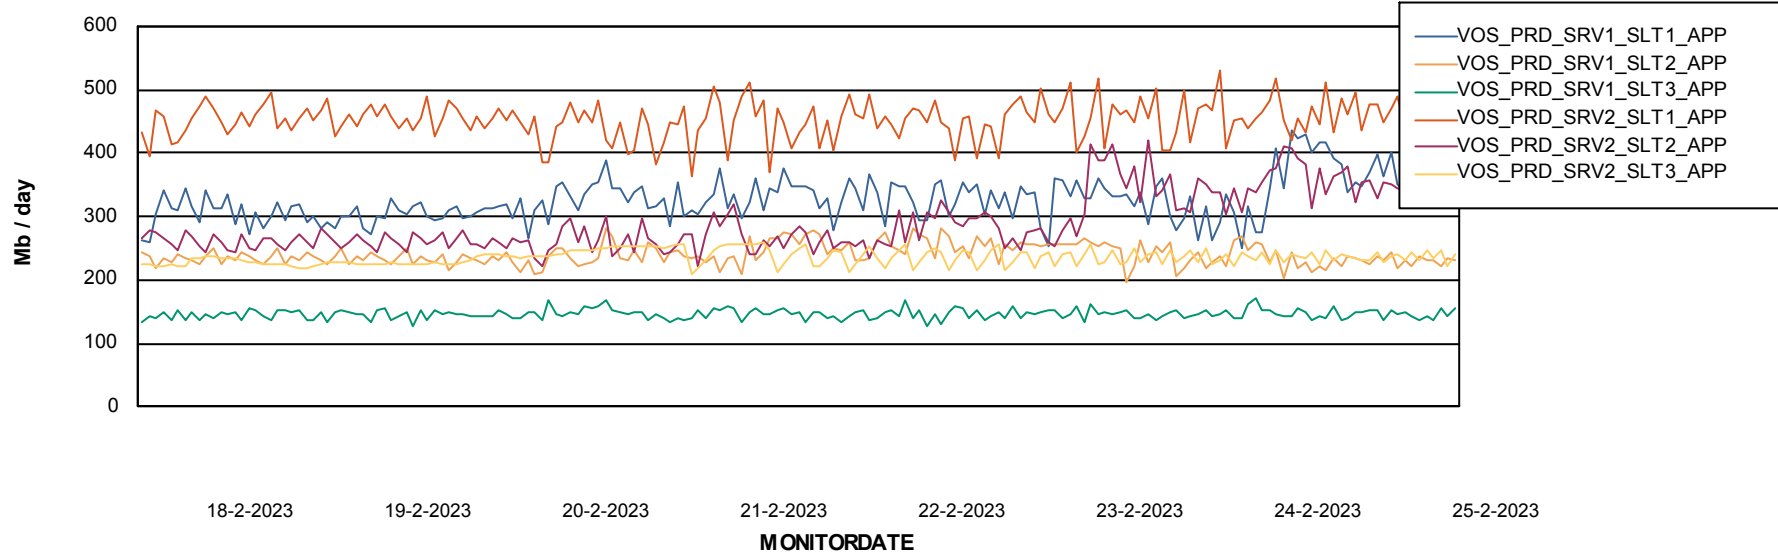

ABSSolute Application Server Services

Avg memory used per ABS Server Service