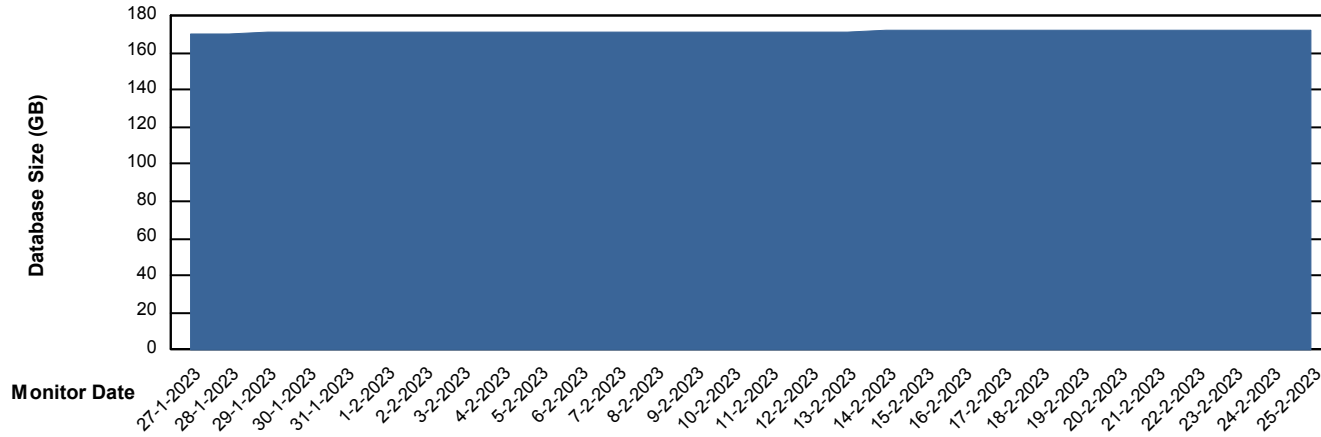

DATABASE SIZE VOSDB_BI

Database growth over last month