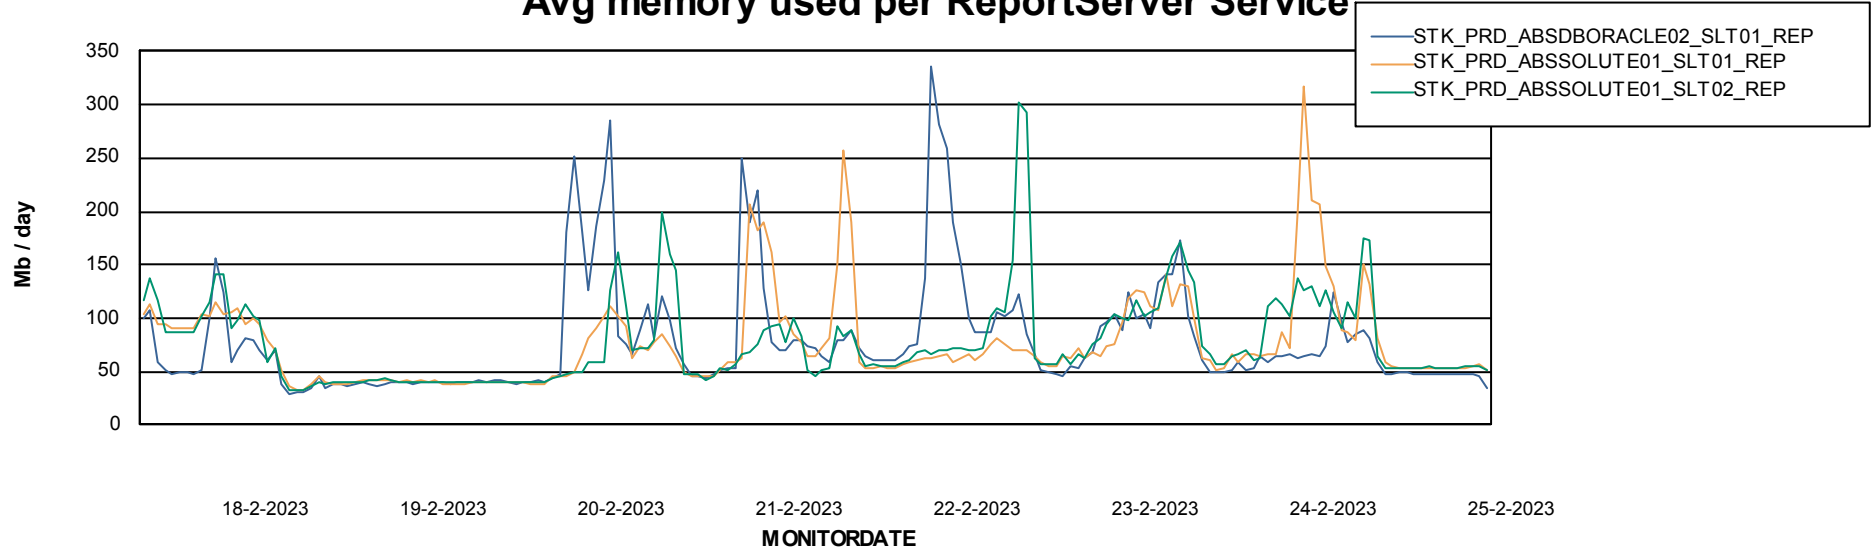

Avg memory used per ABS Server Service

Avg users per day per ABS server

Weekly SLA Customer Report

Customer STK_Production
Database ID 82

ABSSolute Application ReportServer Services

Avg memory used per ReportServer Service