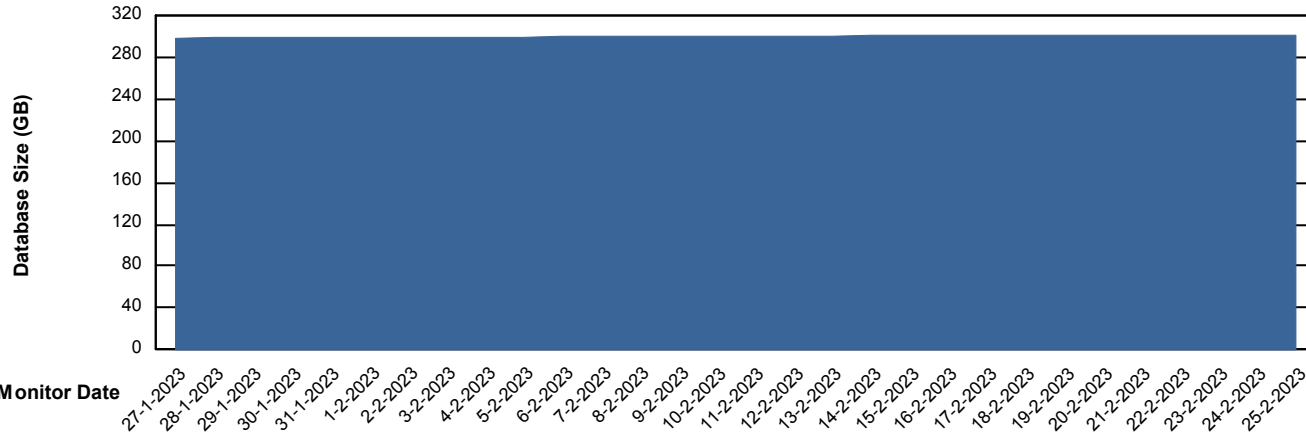

Database growth over last month

Database Tablespace STKDB_Production

Date	Tablespace Name	Filesize (Gb)	Usedsize (Gb)	Percentage free
25-2-2023	ABSDATA	200	117	41
	INDX	210	174	17
24-2-2023	ABSDATA	200	117	41
	INDX	210	174	17
23-2-2023	ABSDATA	200	117	41
	INDX	210	174	17
22-2-2023	ABSDATA	200	117	41
	INDX	210	174	17
21-2-2023	ABSDATA	200	117	41
	INDX	210	174	17
20-2-2023	ABSDATA	200	117	41
	INDX	210	174	17
19-2-2023	ABSDATA	200	117	41
	INDX	210	174	17