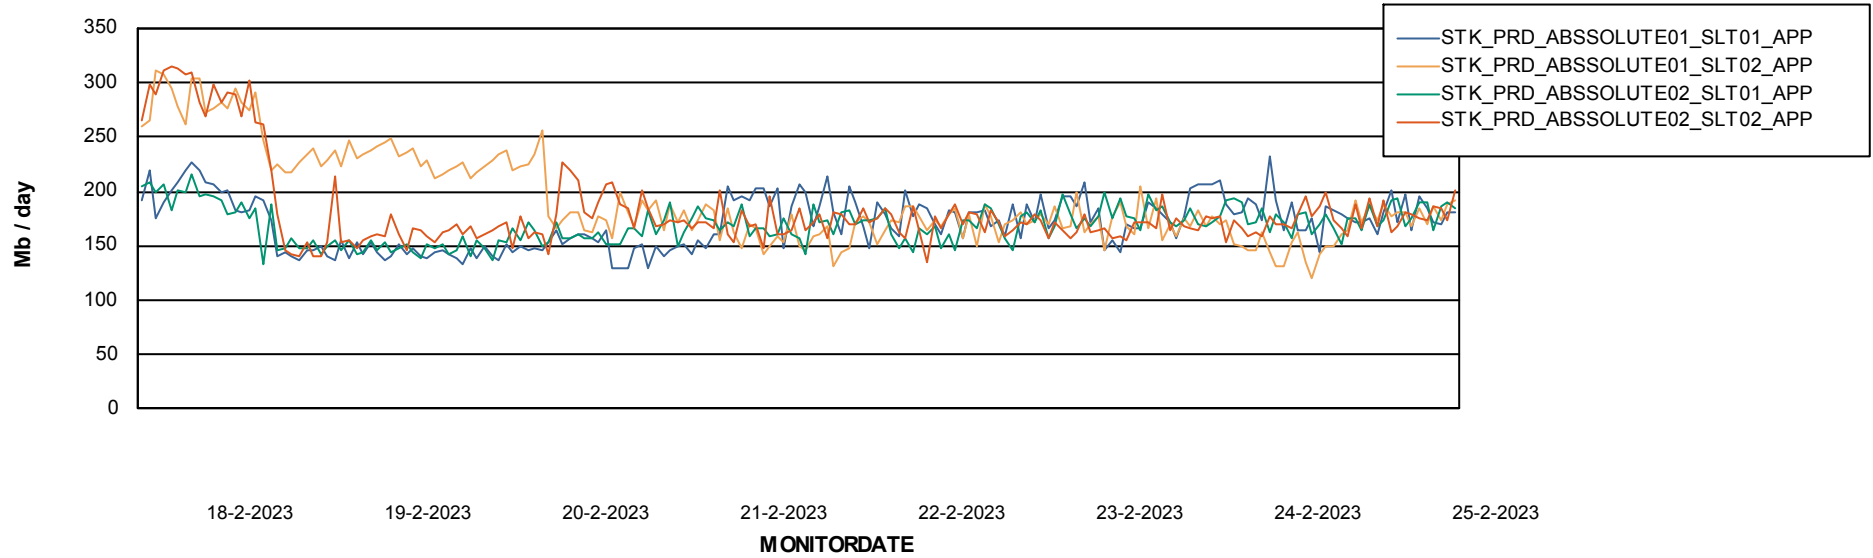

ABSSolute Application Server Services

Avg memory used per ABS Server Service