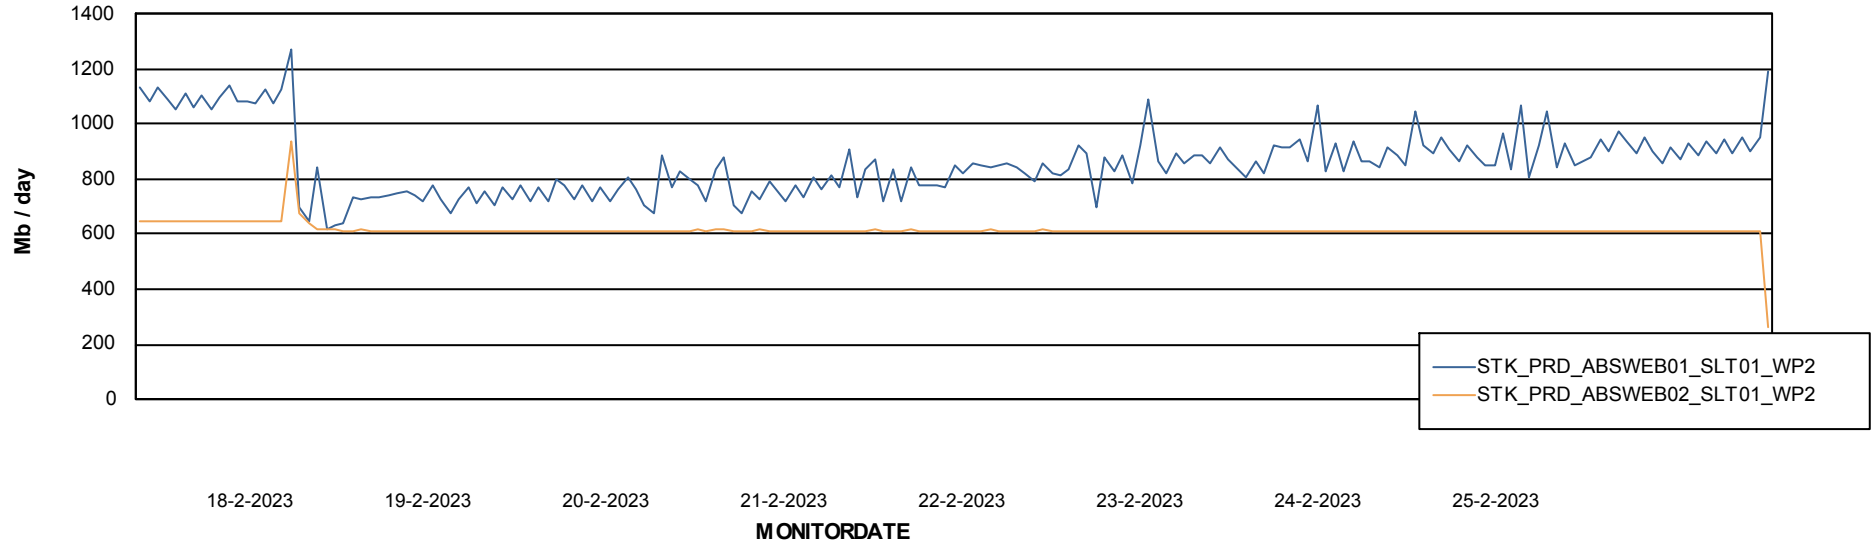

ABSSolute Web Component Services

Avg memory used per ABS Web component