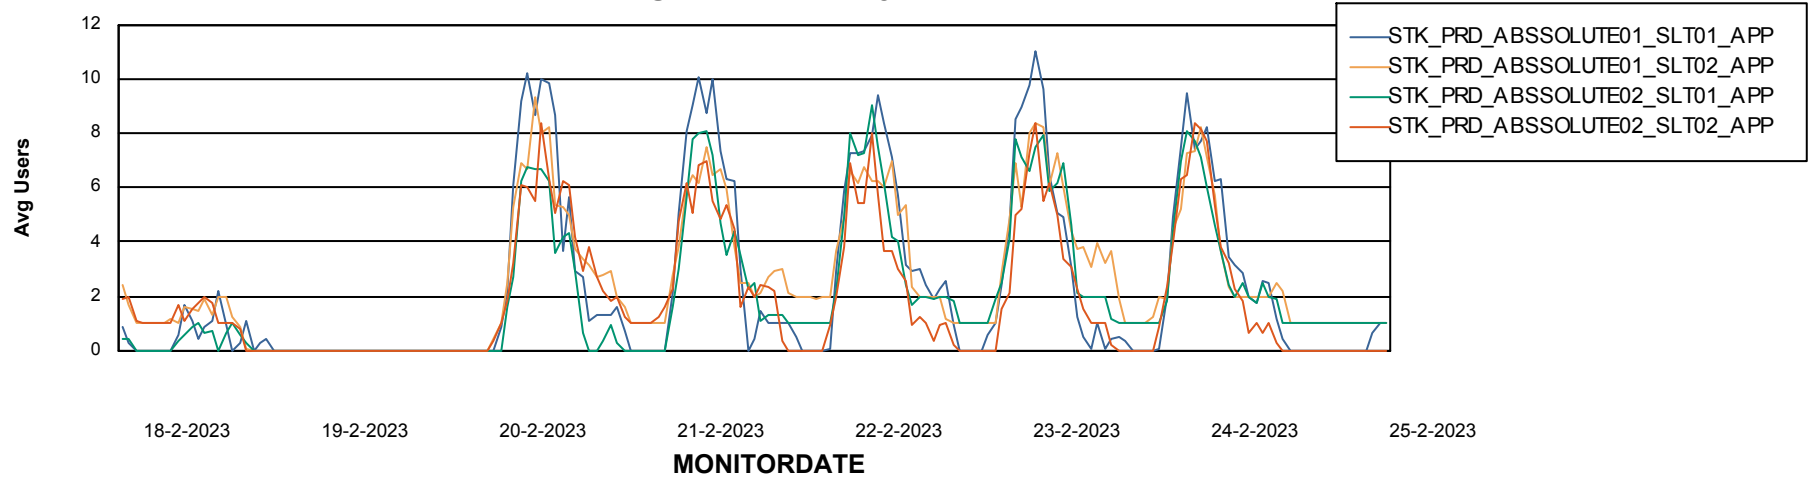

Avg users per day per ABS server