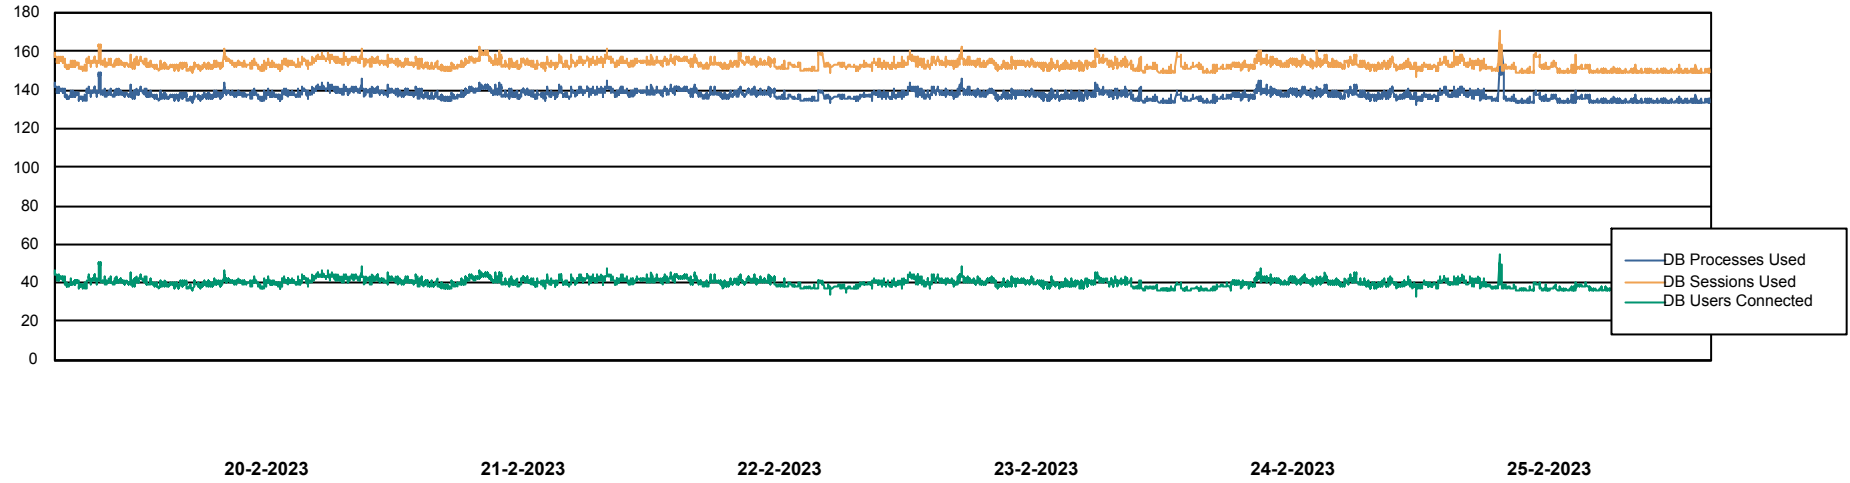

Database Performance STKDB_Production