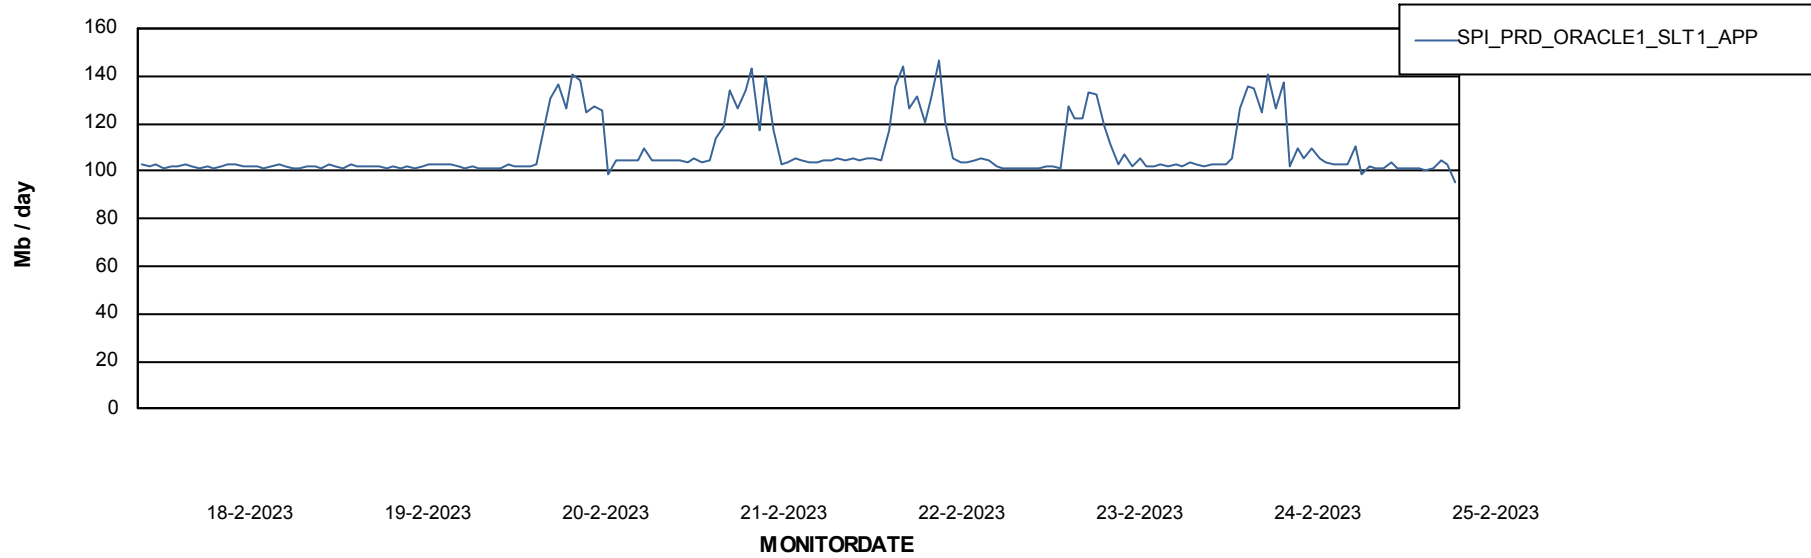

Weekly SLA Customer Report

Customer SPI_Production
Database ID 49

Database Performance SPIDB_Production

DB Processes Max 500

Weekly SLA Customer Report

Customer SPI_Production
Database ID 49

Database Performance SPIDB_Standby

DB Processes Max 500

Weekly SLA Customer Report

Customer SPI_Production
 Database ID 49

DATABASE SIZE SPIDB_Production

Database growth over last month

Database Tablespace SPIDB_Production

Date	Tablespace Name	Filesize (Gb)	Usedsize (Gb)	Percentage free
25-2-2023	ABSDATA	5	3	48
	INDX	8	4	45
24-2-2023	ABSDATA	5	3	48
	INDX	8	4	45
23-2-2023	ABSDATA	5	3	48
	INDX	8	4	45
22-2-2023	ABSDATA	5	3	48
	INDX	8	4	45
21-2-2023	ABSDATA	5	3	48
	INDX	8	4	45
20-2-2023	ABSDATA	5	3	48
	INDX	8	4	45
19-2-2023	ABSDATA	5	3	48
	INDX	8	4	45

Weekly SLA Customer Report

Customer SPI_Production
Database ID 49

ABSSolute Application Server Services

Avg memory used per ABS Server Service

Avg users per day per ABS server

Weekly SLA Customer Report

Customer SPI_Production
Database ID 49