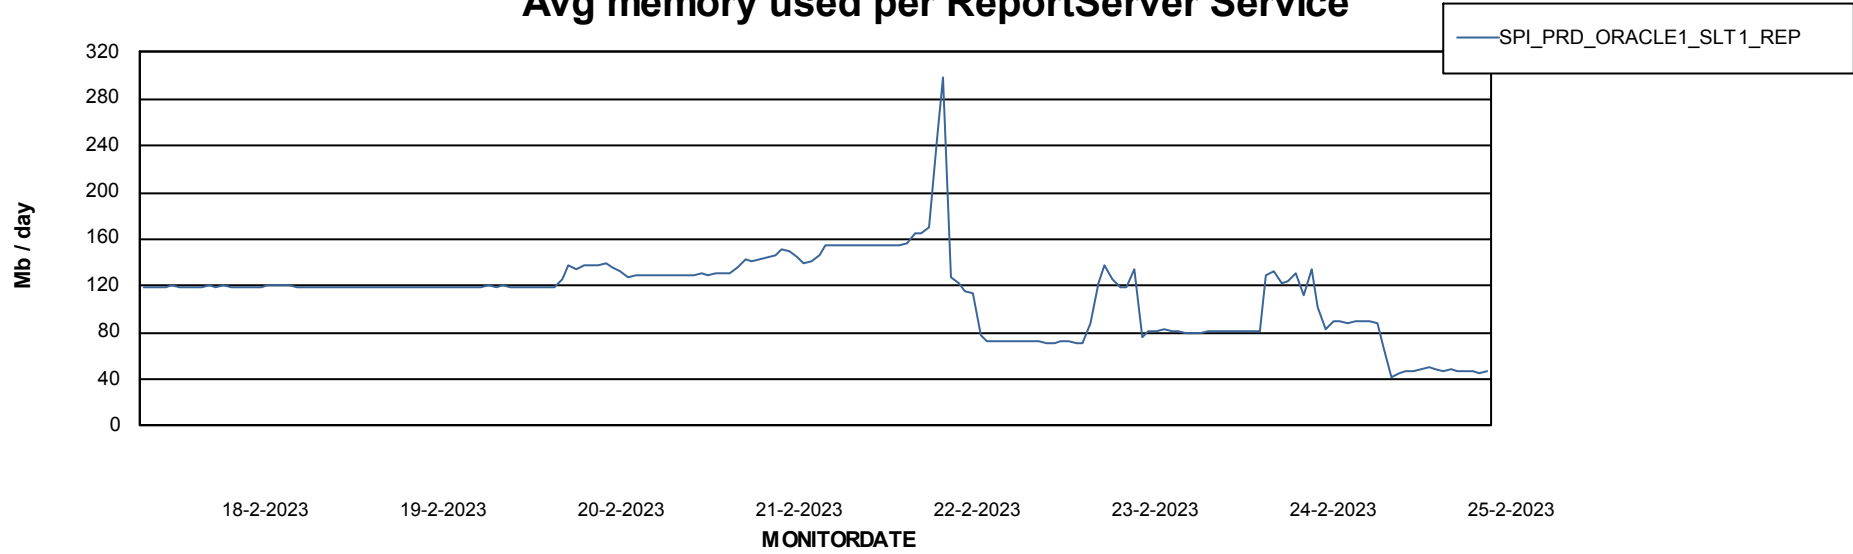

ABSSolute Application ReportServer Services

Avg memory used per ReportServer Service