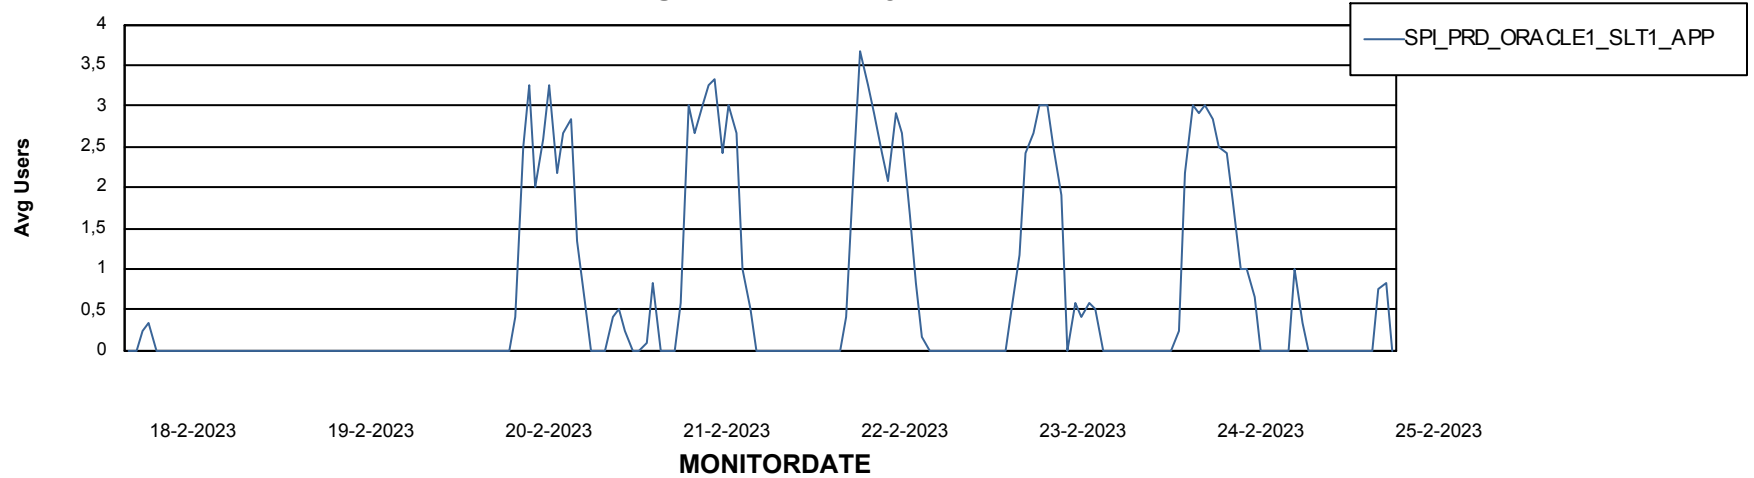

Weekly SLA Customer Report

Customer SPI_Production
Database ID 49

ABSSolute Application Server Services

Avg memory used per ABS Server Service

Avg users per day per ABS server

Weekly SLA Customer Report

Customer SPI_Production
Database ID 49