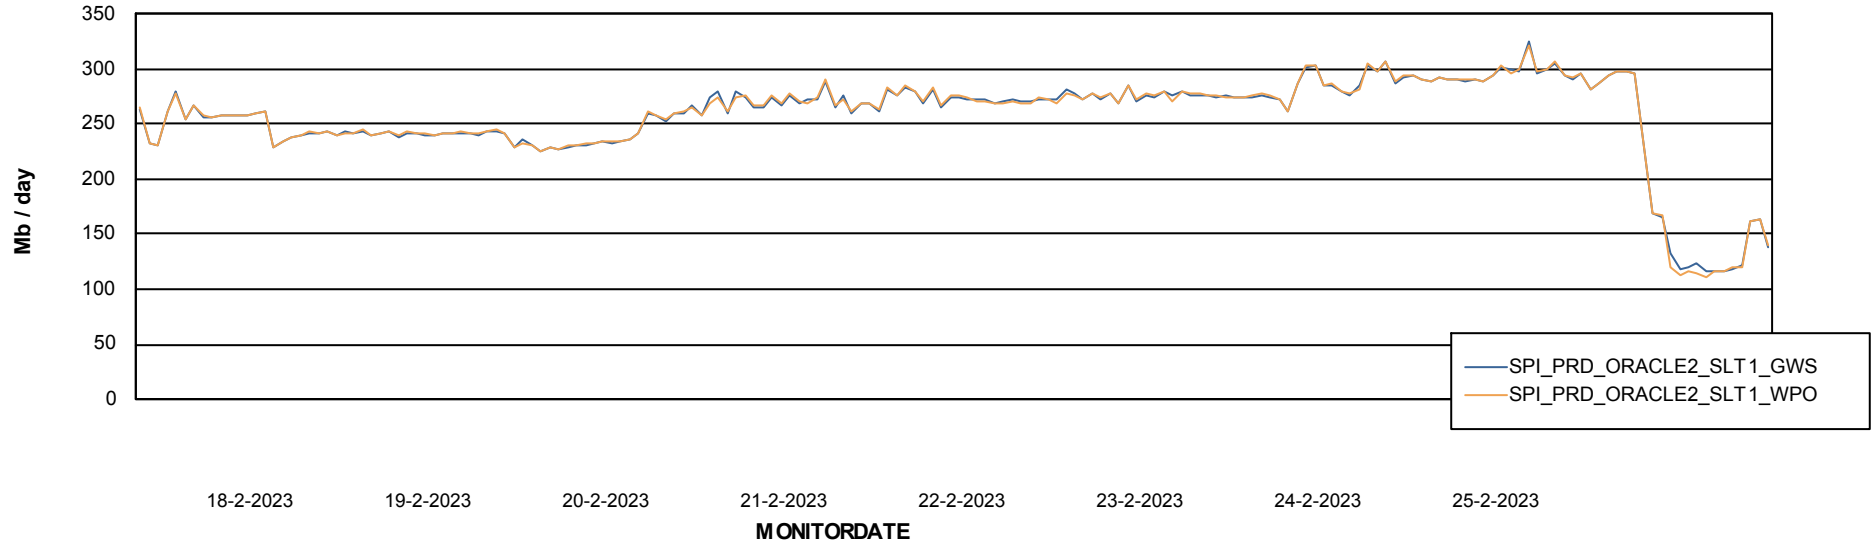

ABSSolute Application ReportServer Services

Avg memory used per ReportServer Service

Weekly SLA Customer Report

Customer SPI_Production
Database ID 49

ABSSolute Web Component Services

Avg memory used per ABS Web component