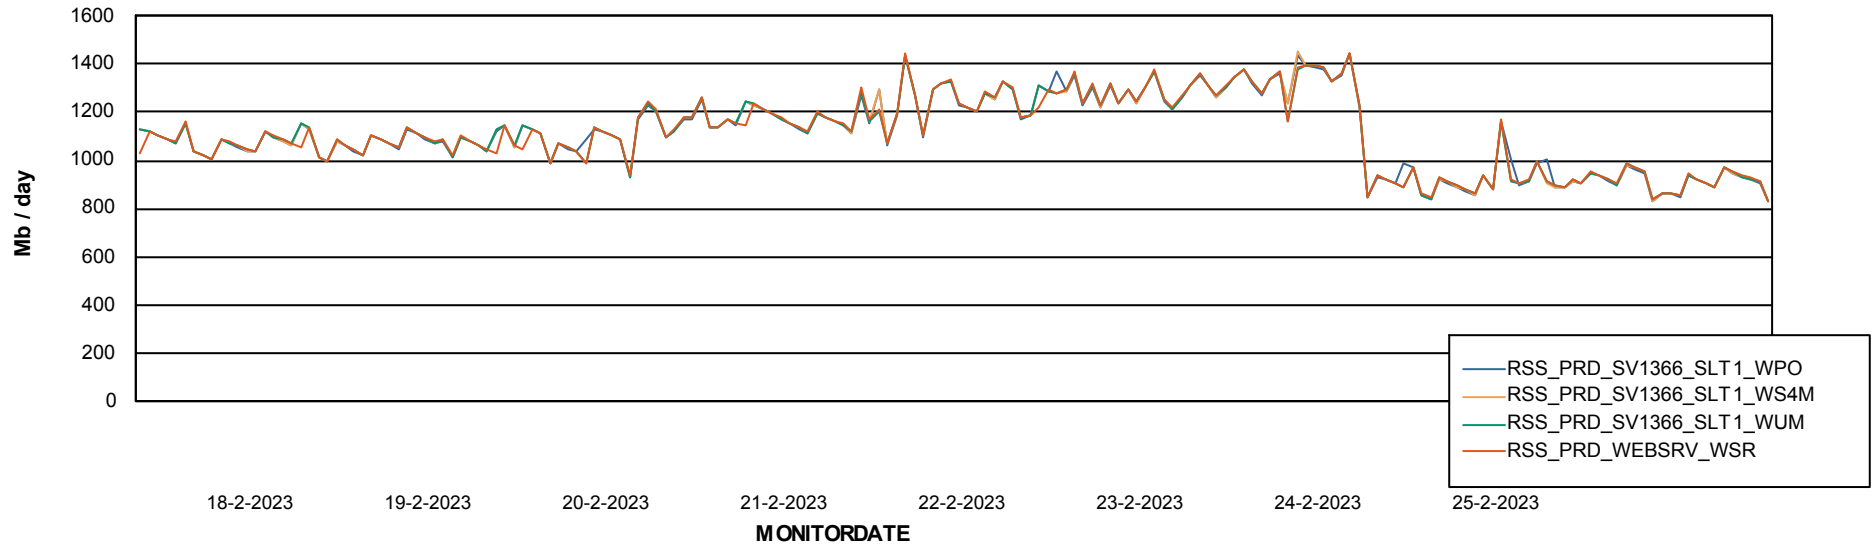

Avg memory used per ABS Server Service

Avg users per day per ABS server

Weekly SLA Customer Report

Customer RSS Production
Database ID 52

ABSSolute Application ReportServer Services

Avg memory used per ReportServer Service

Weekly SLA Customer Report

Customer RSS Production
Database ID 52

ABSSolute Web Component Services

Avg memory used per ABS Web component

Weekly SLA Customer Report

Customer RSS Production
Database ID 52

Disaster per ABS component