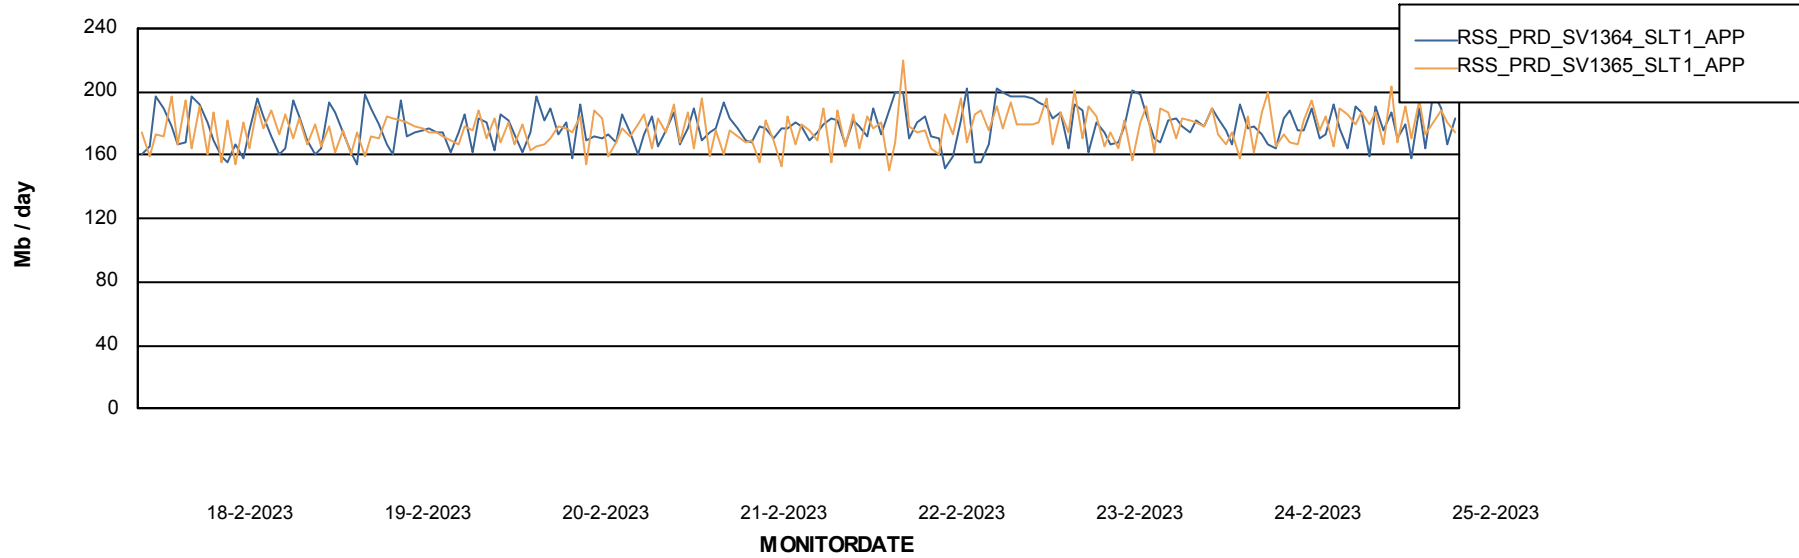

ABSSolute Application Server Services

Avg memory used per ABS Server Service