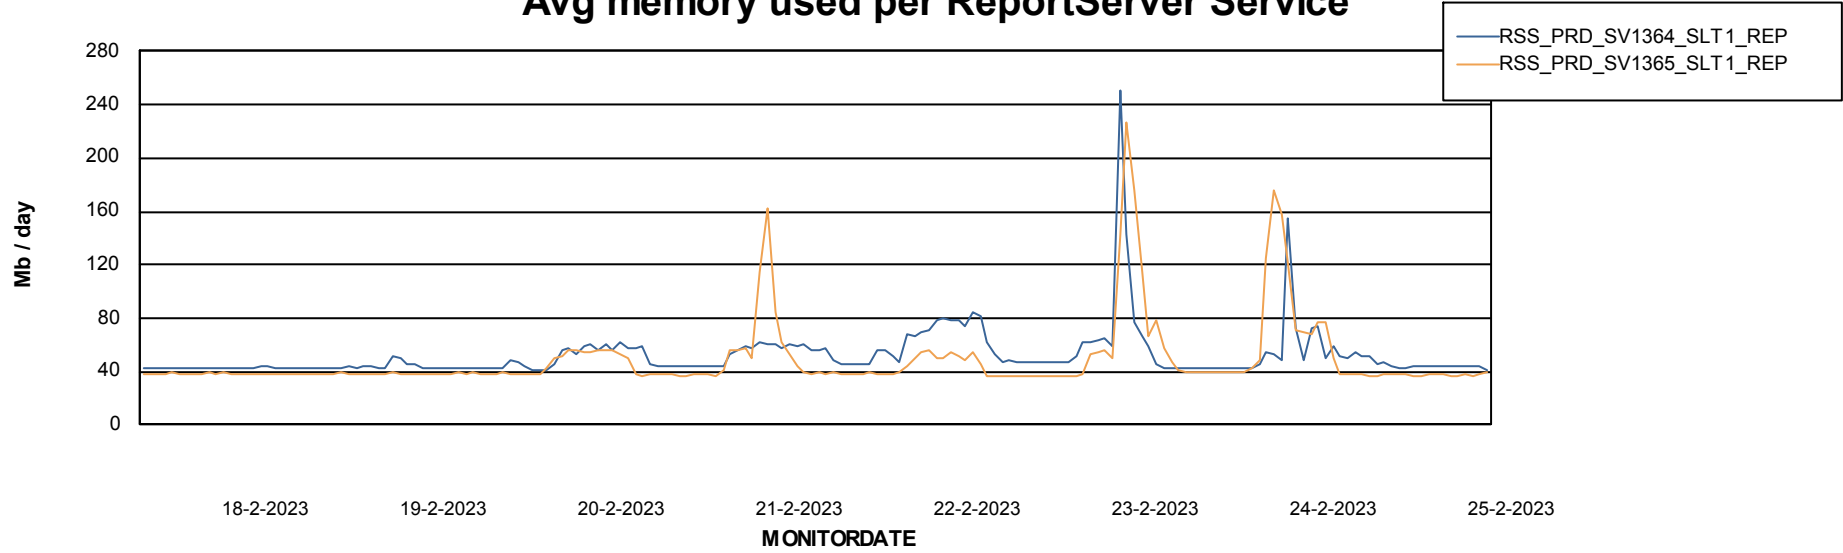

Avg memory used per ABS Server Service

Avg users per day per ABS server

Weekly SLA Customer Report

Customer RSS Production
Database ID 52

ABSSolute Application ReportServer Services

Avg memory used per ReportServer Service