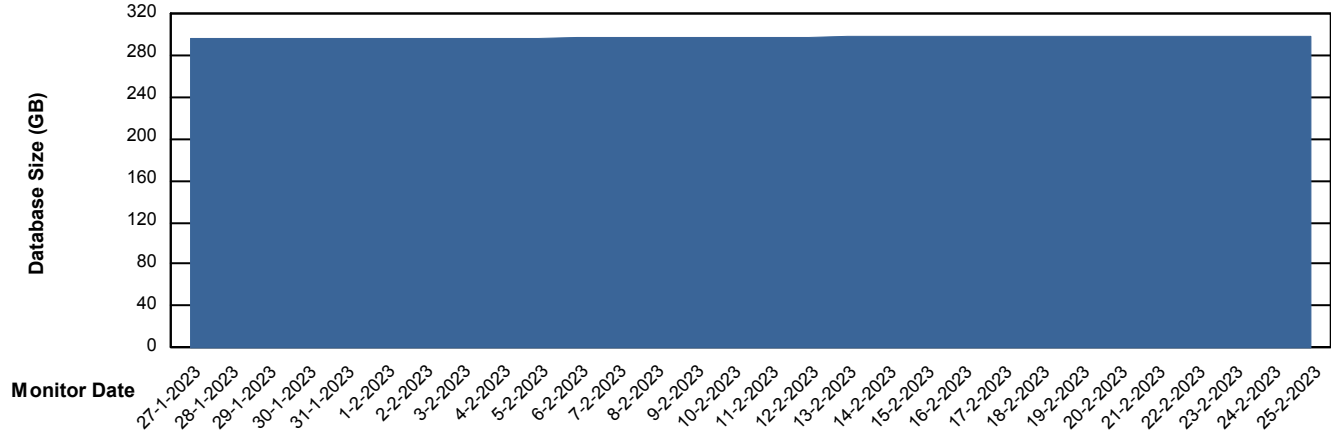

Weekly SLA Customer Report

Customer PHS_Production
Database ID 47

Database Performance PHSDB_Test

Weekly SLA Customer Report

Customer PHS_Production
Database ID 47

DATABASE SIZE PHSDB_Production

Database growth over last month