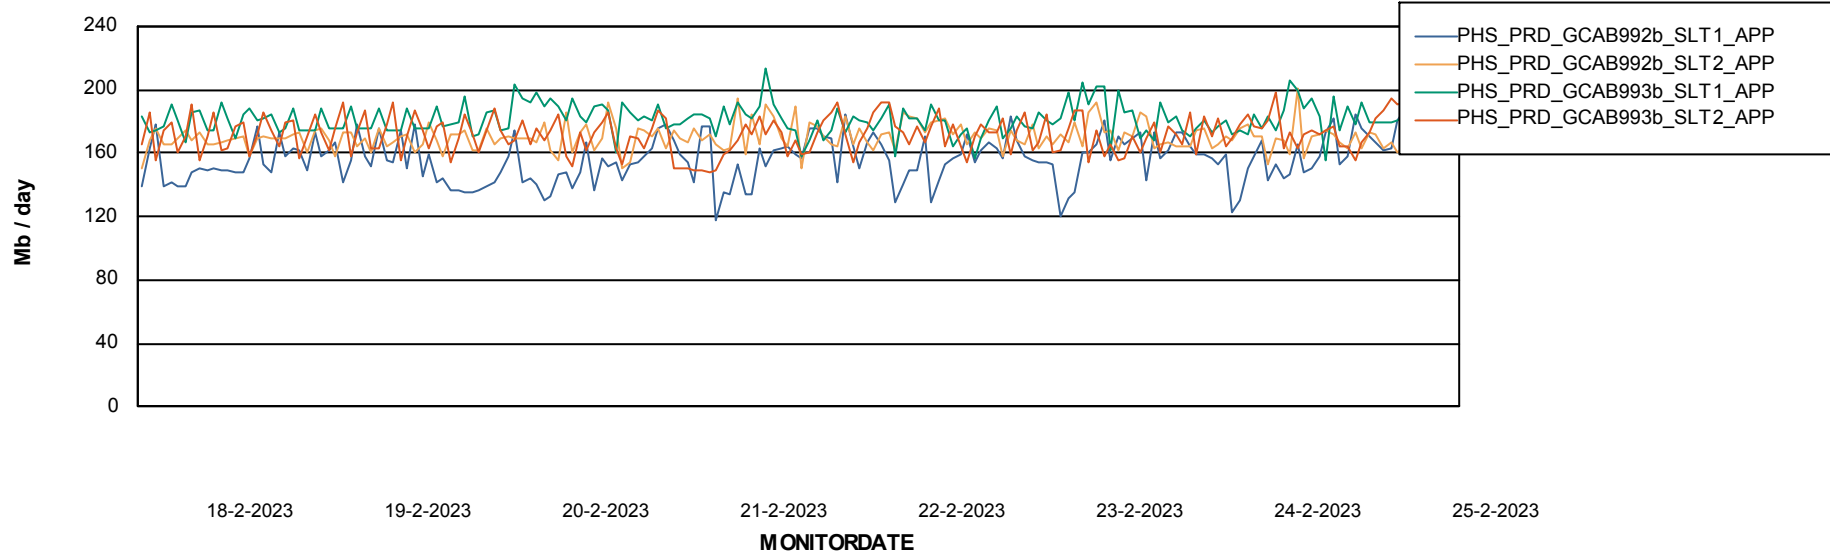

Standby Database Health PHS_Production

Recovery lag for last 7 days

Weekly SLA Customer Report

Customer PHS_Production
Database ID 47

ABSSolute Application Server Services

Avg memory used per ABS Server Service