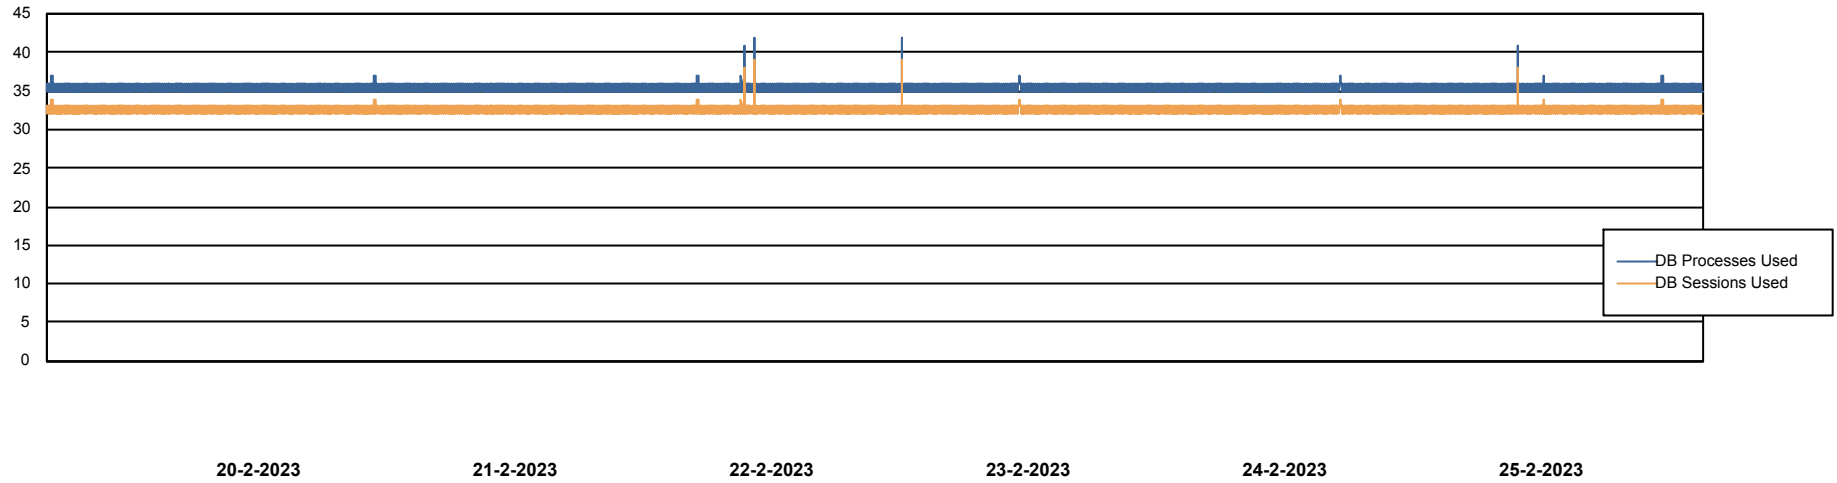

Weekly SLA Customer Report

Customer PHS_Production
Database ID 47

Database Performance PHSDB_Production

Weekly SLA Customer Report

Customer PHS_Production
Database ID 47

Database Performance PHSDB_Standby

DB Processes Max 1,000