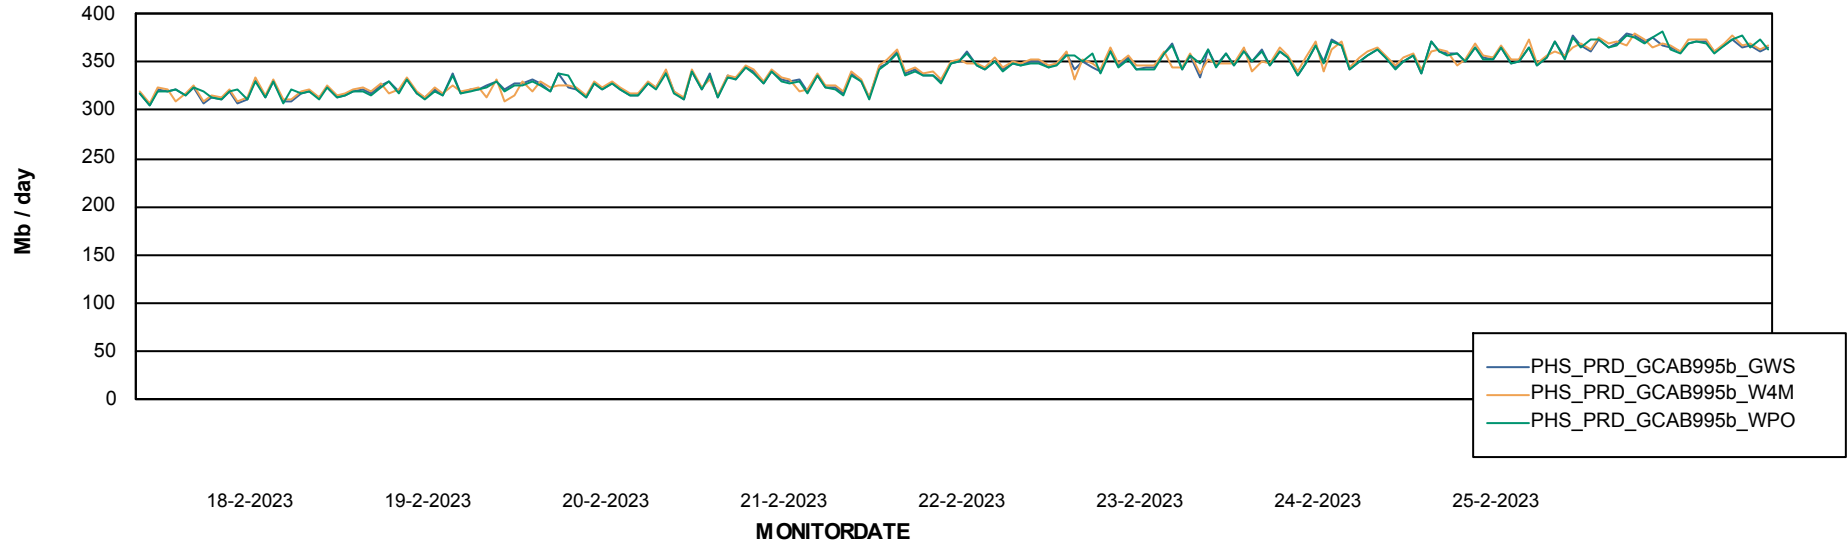

ABSSolute Web Component Services

Avg memory used per ABS Web component