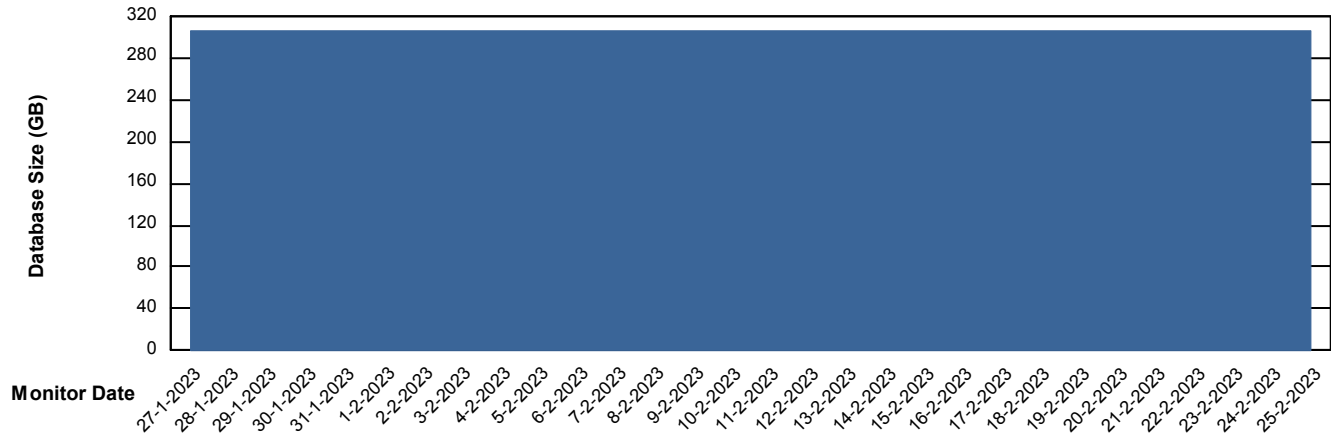

DATABASE SIZE PHSDB_Test

Database growth over last month