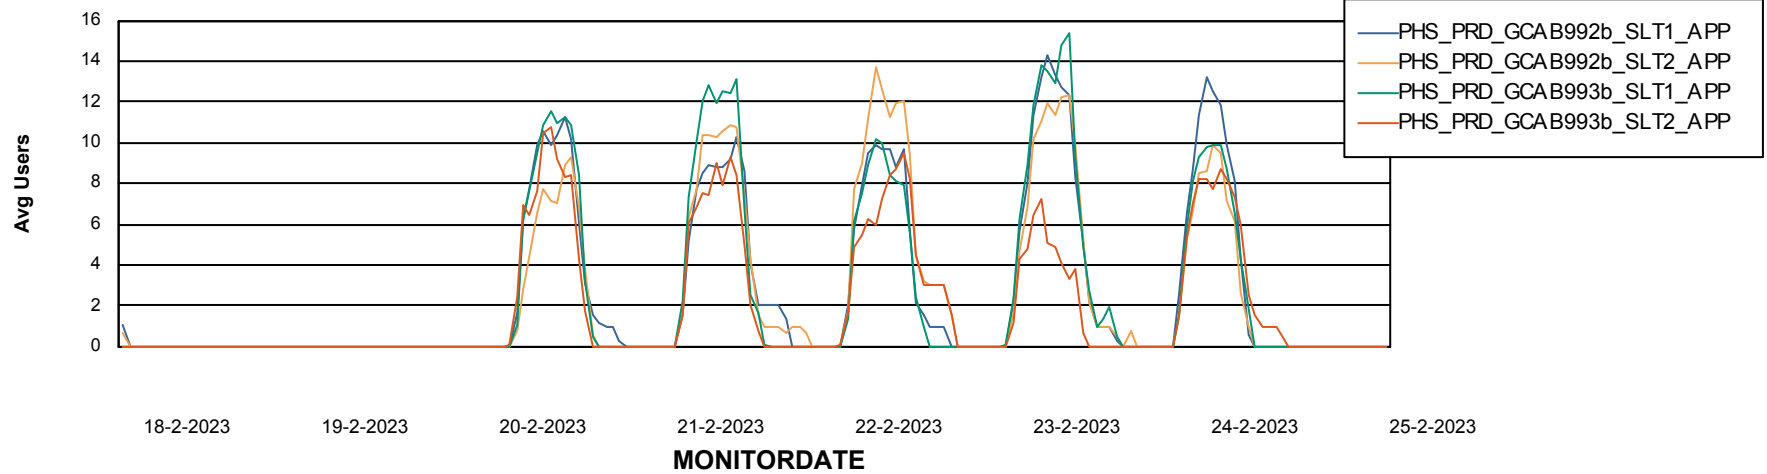

Avg users per day per ABS server