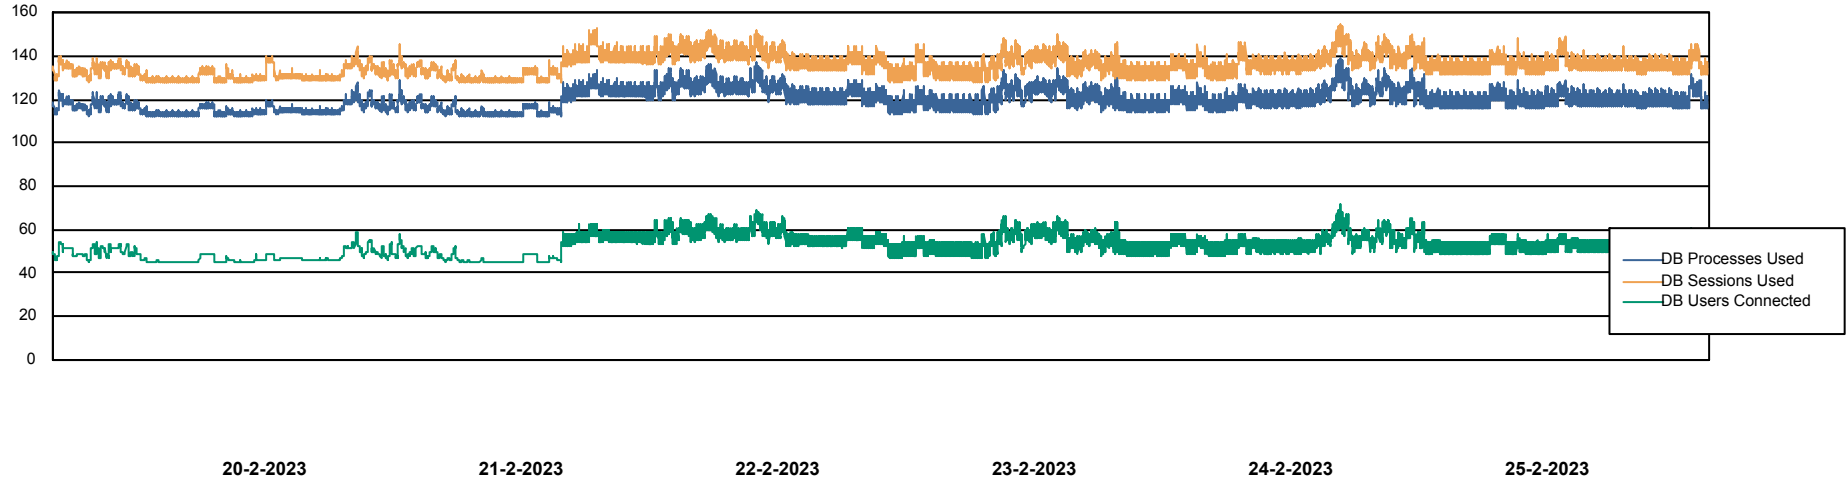

Weekly SLA Customer Report

Customer PHS_Production
Database ID 47

Database Performance PHSDB_Production

Weekly SLA Customer Report

Customer PHS_Production
Database ID 47

Database Performance PHSDB_Standby

DB Processes Max 1,000