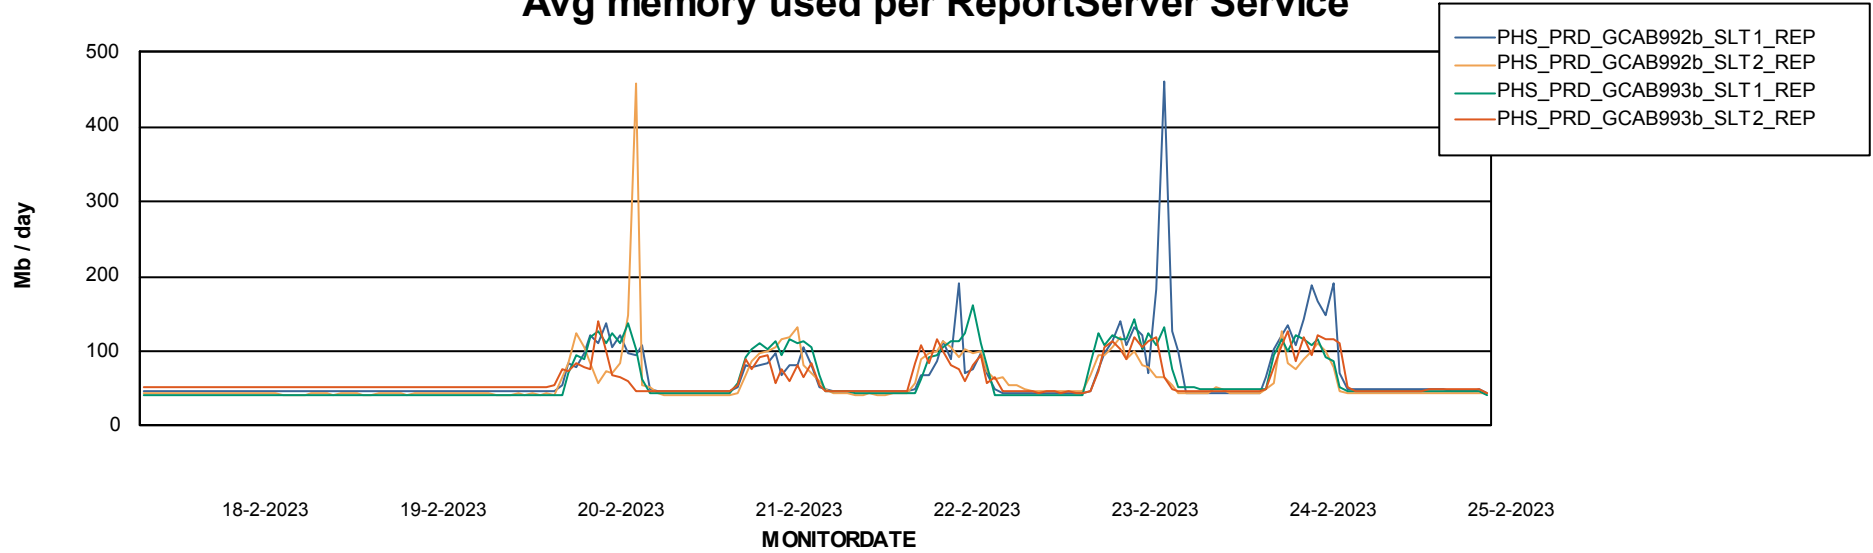

Avg users per day per ABS server

Weekly SLA Customer Report

Customer PHS_Production
Database ID 47

ABSSolute Application ReportServer Services

Avg memory used per ReportServer Service

Weekly SLA Customer Report