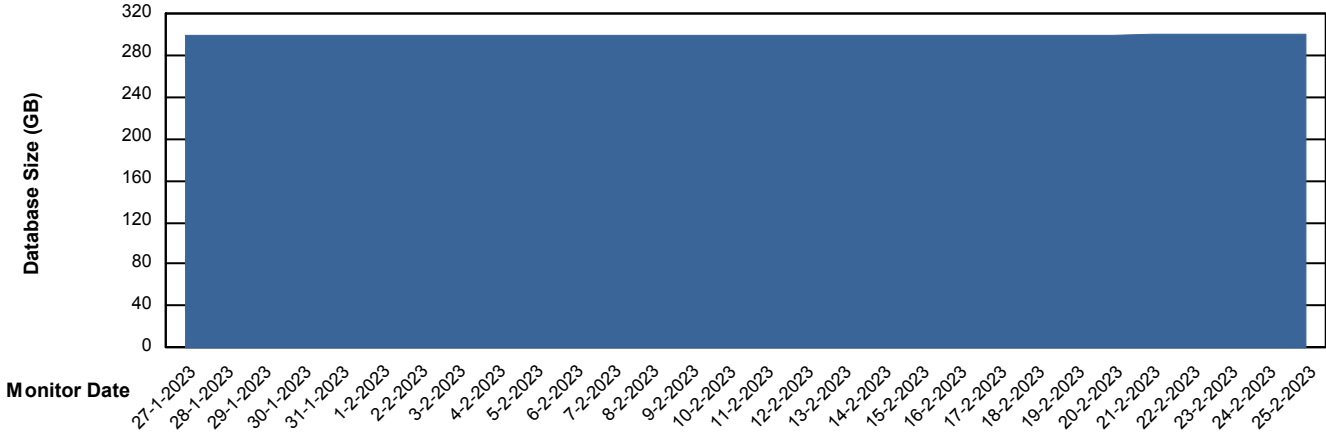

Weekly SLA Customer Report

Customer PCO_Production (Bronze)
Database ID 44

Database Performance PCODB_Production

Weekly SLA Customer Report

Customer PCO_Production (Bronze)
 Database ID 44

DATABASE SIZE PCODB_Production

Database growth over last month

Database Tablespace PCODB_Production

Date	Tablespace Name	Filesize (Gb)	Usedsize (Gb)	Percentage free
25-2-2023	ABSDATA	238	114	52
	INDX	329	183	44
24-2-2023	ABSDATA	238	114	52
	INDX	329	183	44
23-2-2023	ABSDATA	238	114	52
	INDX	329	183	44
22-2-2023	ABSDATA	238	114	52
	INDX	329	183	44
21-2-2023	ABSDATA	238	114	52
	INDX	329	183	44
20-2-2023	ABSDATA	238	114	52
	INDX	329	183	45
19-2-2023	ABSDATA	238	114	52
	INDX	329	183	45