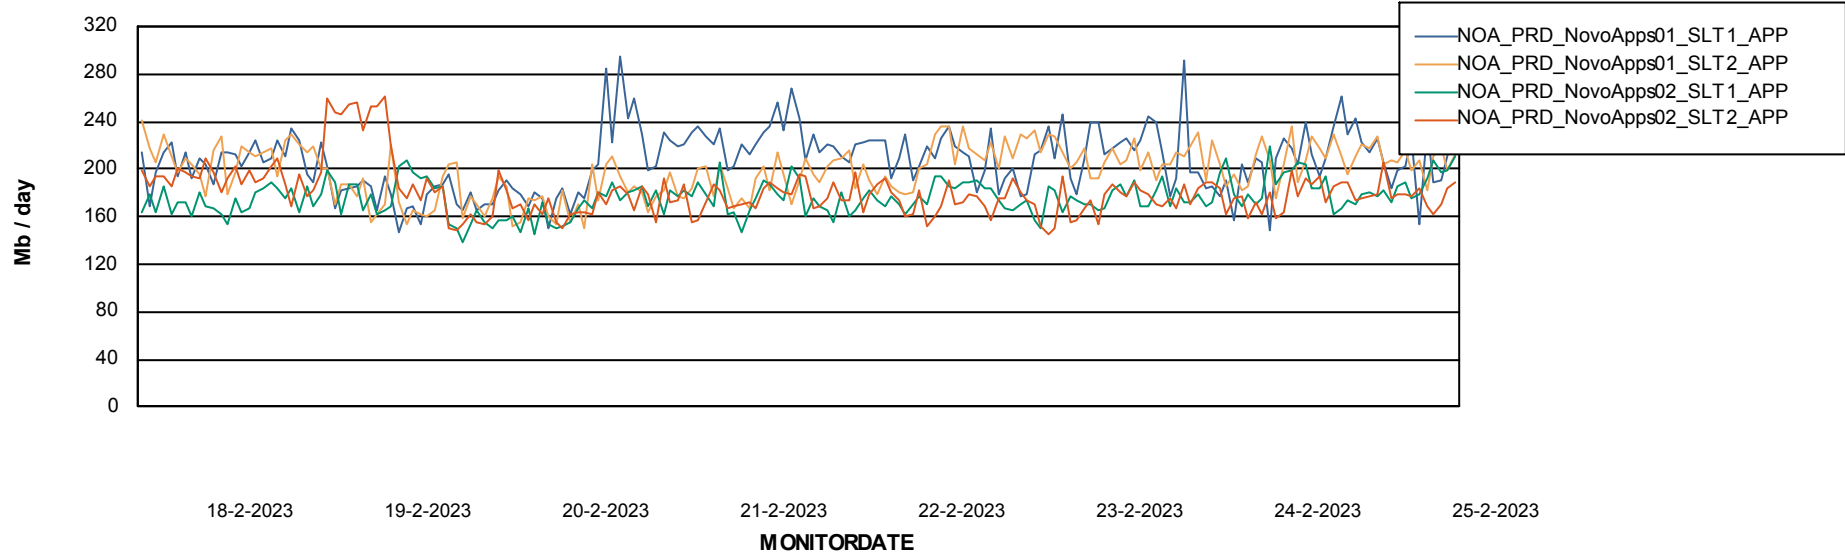

ABSSolute Application Server Services

Avg memory used per ABS Server Service