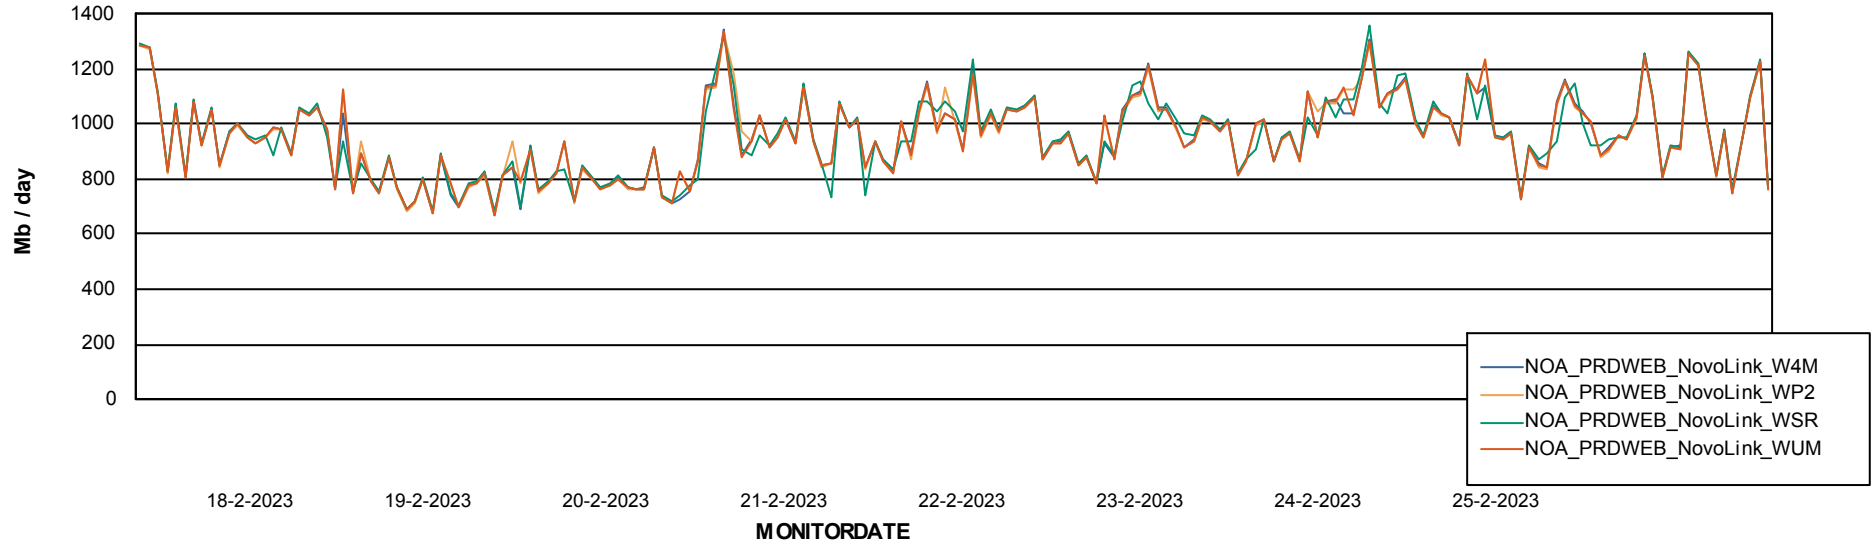

Avg memory used per ReportServer Service

Weekly SLA Customer Report

Customer NOA_Production (24/7)
Database ID 116

ABSSolute Web Component Services

Avg memory used per ABS Web component

Weekly SLA Customer Report