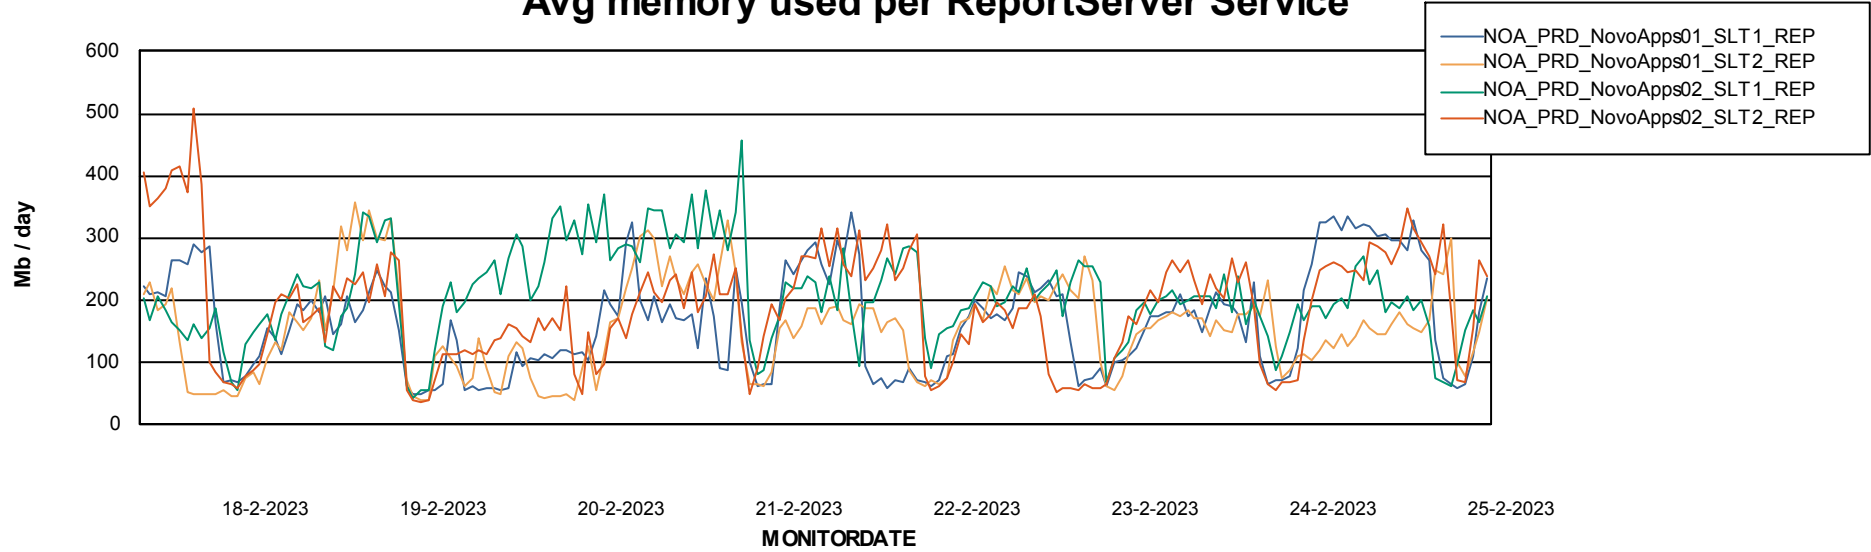

ABSSolute Application ReportServer Services

Avg memory used per ReportServer Service