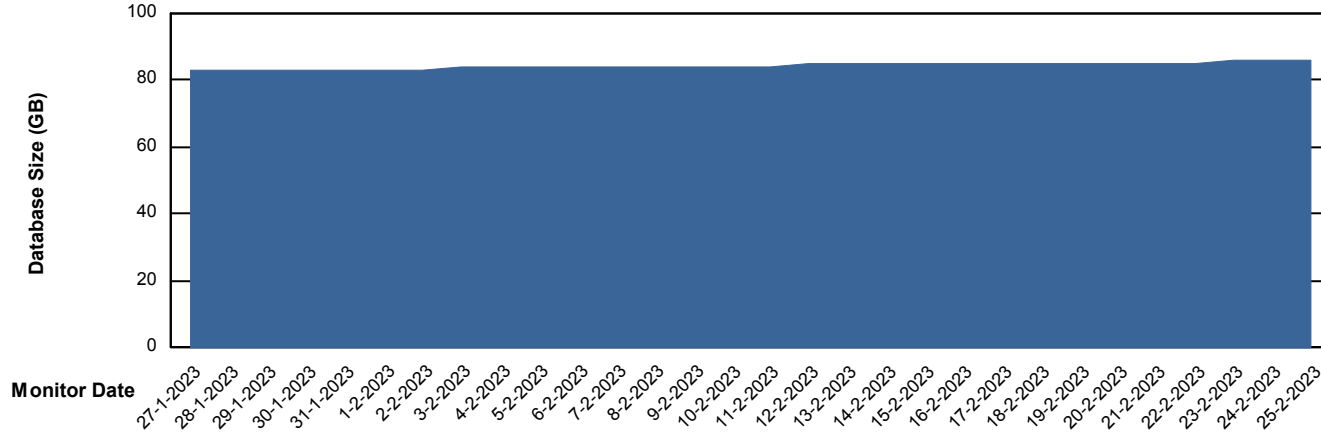

DATABASE SIZE NOA_BI_NOVOBI_Production

Database growth over last month