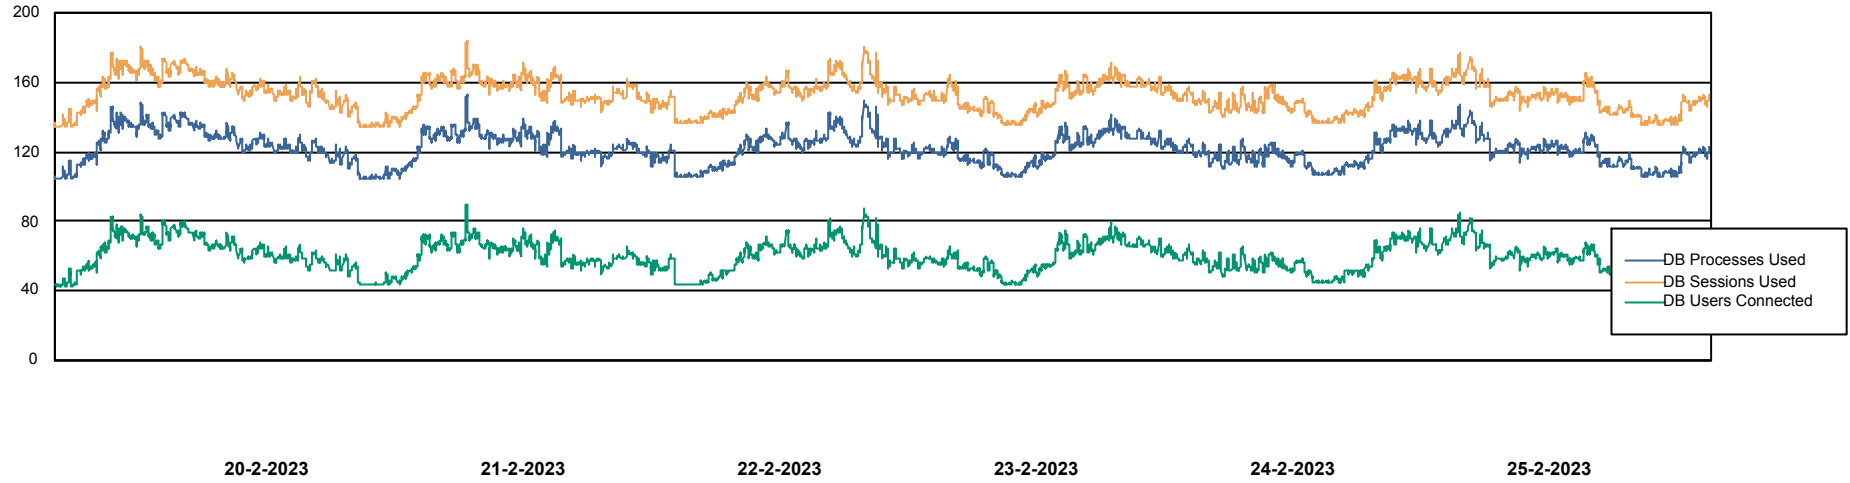

Weekly SLA Customer Report

Customer NOA_Production (24/7)
Database ID 116

Database Performance NOA_BI_NOVOBI_Production

Weekly SLA Customer Report

Customer NOA_Production (24/7)
Database ID 116

Database Performance NOA_PRD_NovoABS01_DB