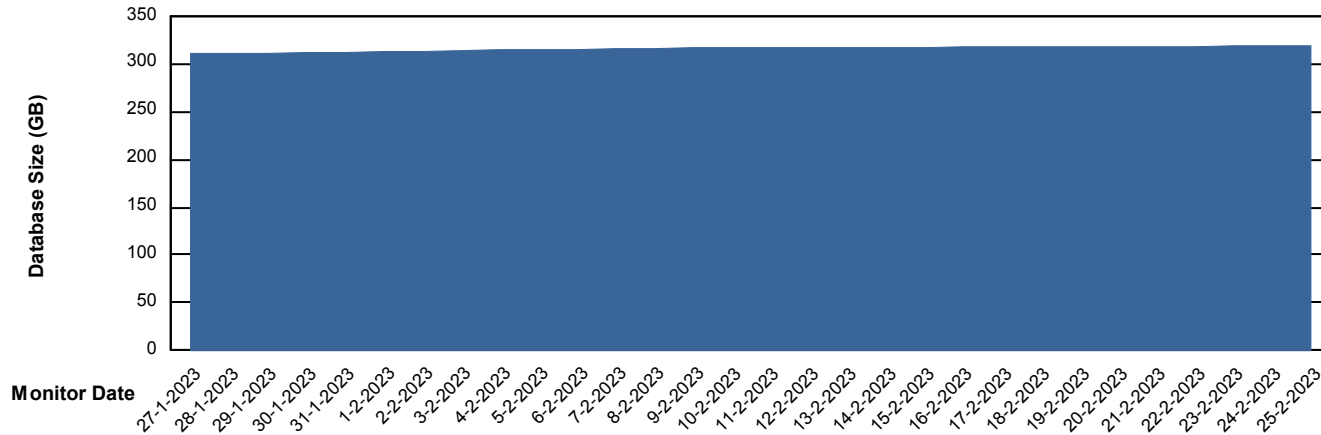

DATABASE SIZE NOA_PRD_NovoABS01_DB

Database growth over last month