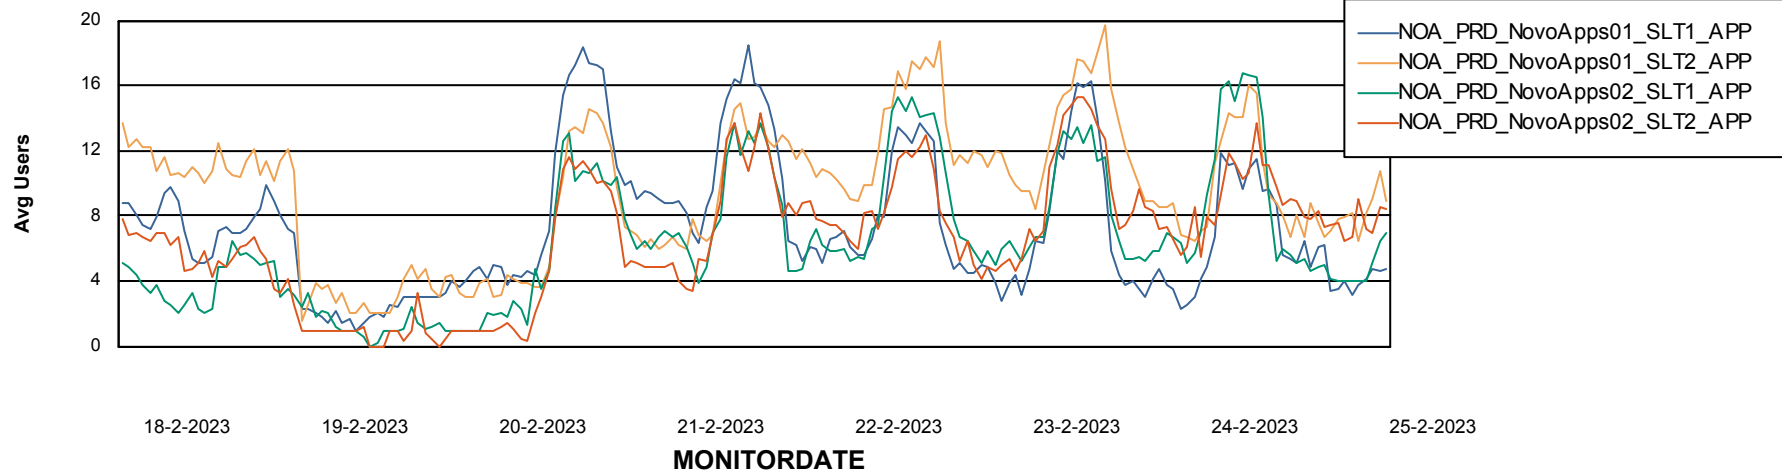

Avg users per day per ABS server