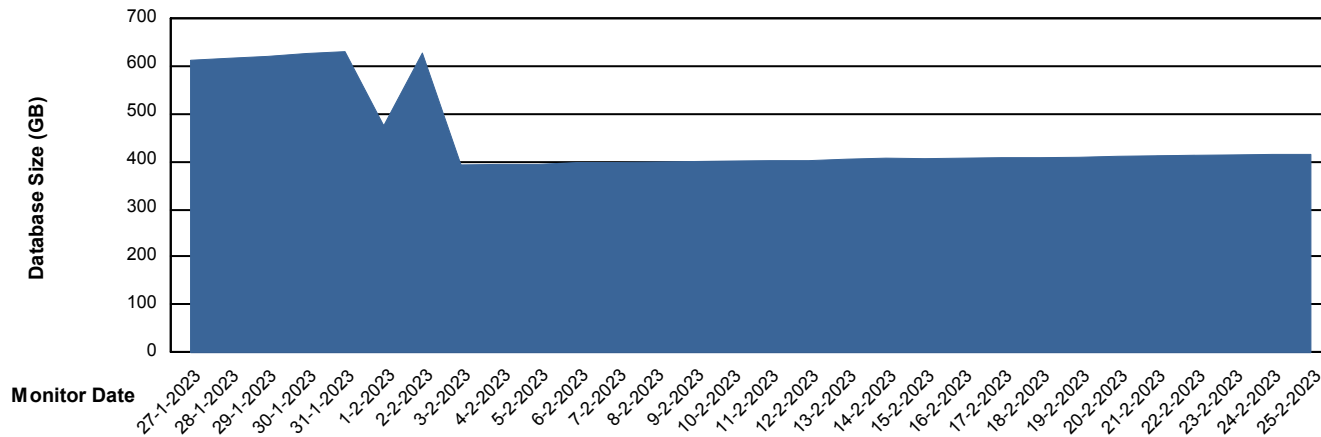

Database Performance JSG_PRD_SAREK_DB

Weekly SLA Customer Report

Customer JSG_Production (24/7)
Database ID 102

DATABASE SIZE JSG_PRD_BASHIR_DB

Database growth over last month

DATABASE SIZE JSG_PRD_RIKER_DB

Database growth over last month

Weekly SLA Customer Report

Customer JSG_Production (24/7)
Database ID 102

DATABASE SIZE JSG_PRD_SAREK_DB

Database growth over last month

Weekly SLA Customer Report

Customer JSG_Production (24/7)
 Database ID 102