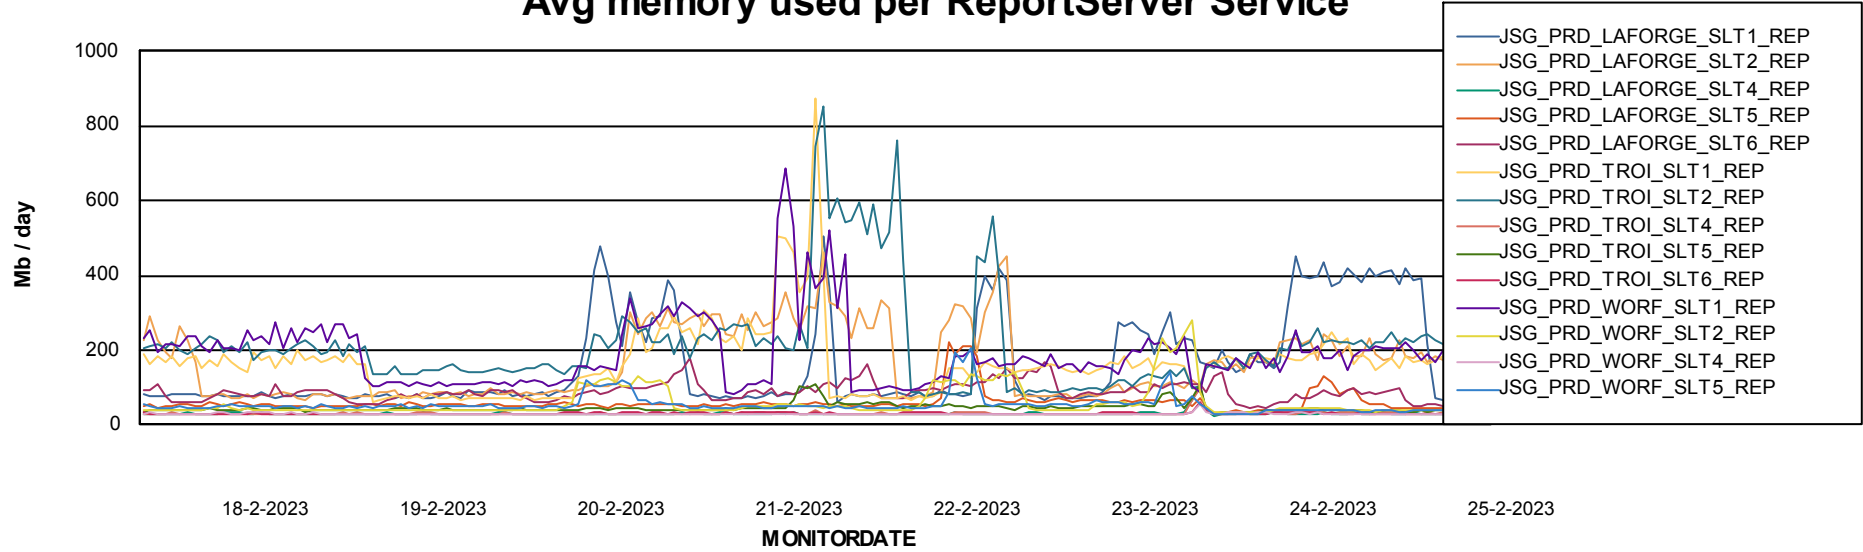

ABSSolute Application ReportServer Services

Avg memory used per ReportServer Service