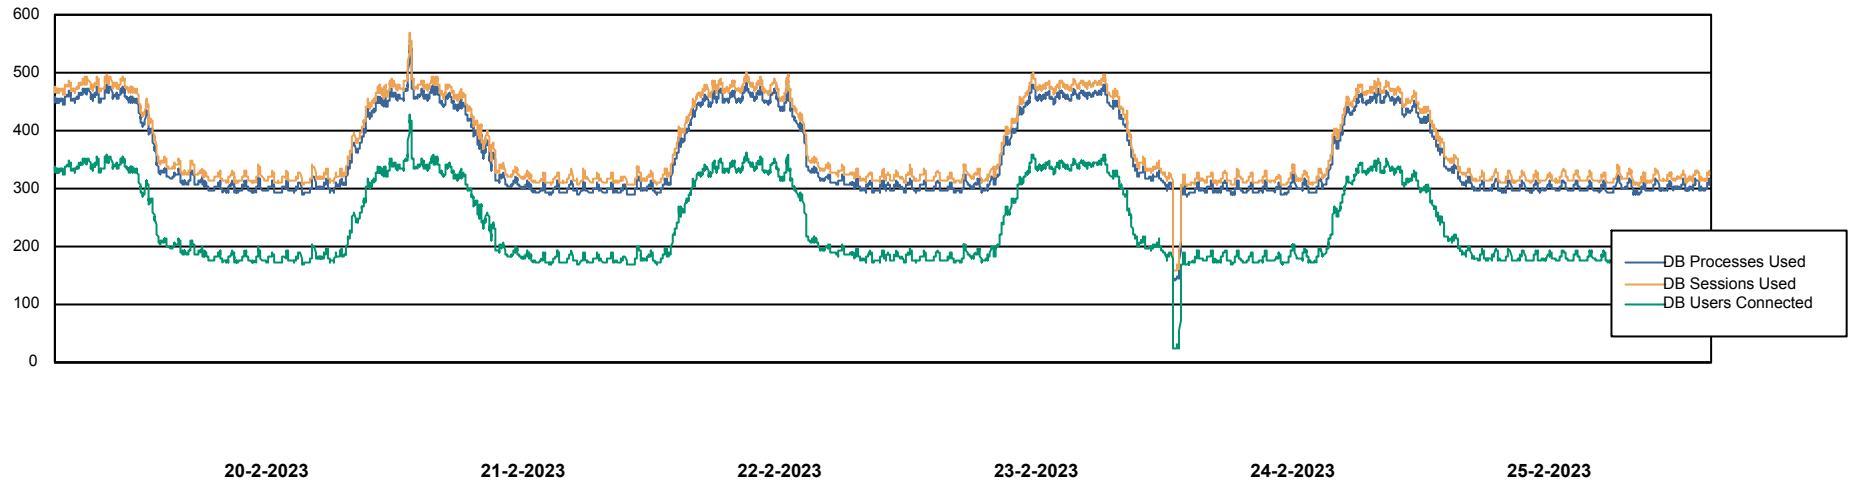

DB Processes Max 0
DB Processes Max 4
DB Processes Max 1,000

Weekly SLA Customer Report

Customer JSG_Production (24/7)
Database ID 102

Database Performance JSG_PRD_RIKER_DB

Weekly SLA Customer Report

Customer JSG_Production (24/7)
Database ID 102