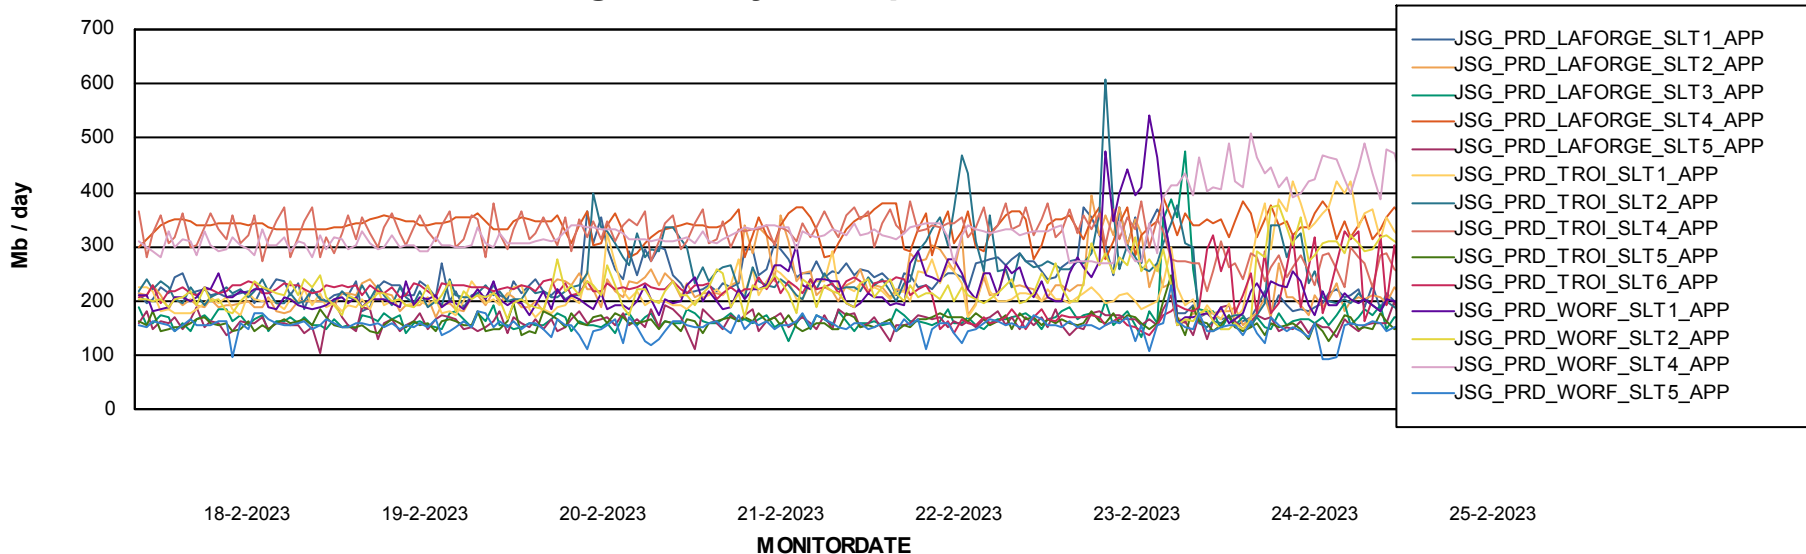

za, 25-02-2023	None
wo, 22-02-2023	None
zo, 19-02-2023	None
ma, 20-02-2023	None
di, 21-02-2023	None
zo, 19-02-2023	None
do, 23-02-2023	None
vr, 24-02-2023	None

Standby Database Health JSG_Production (24/7)

Recovery lag for last 7 days

Weekly SLA Customer Report

Customer JSG_Production (24/7)
Database ID 102

ABSSolute Application Server Services

Avg memory used per ABS Server Service

Avg users per day per ABS server