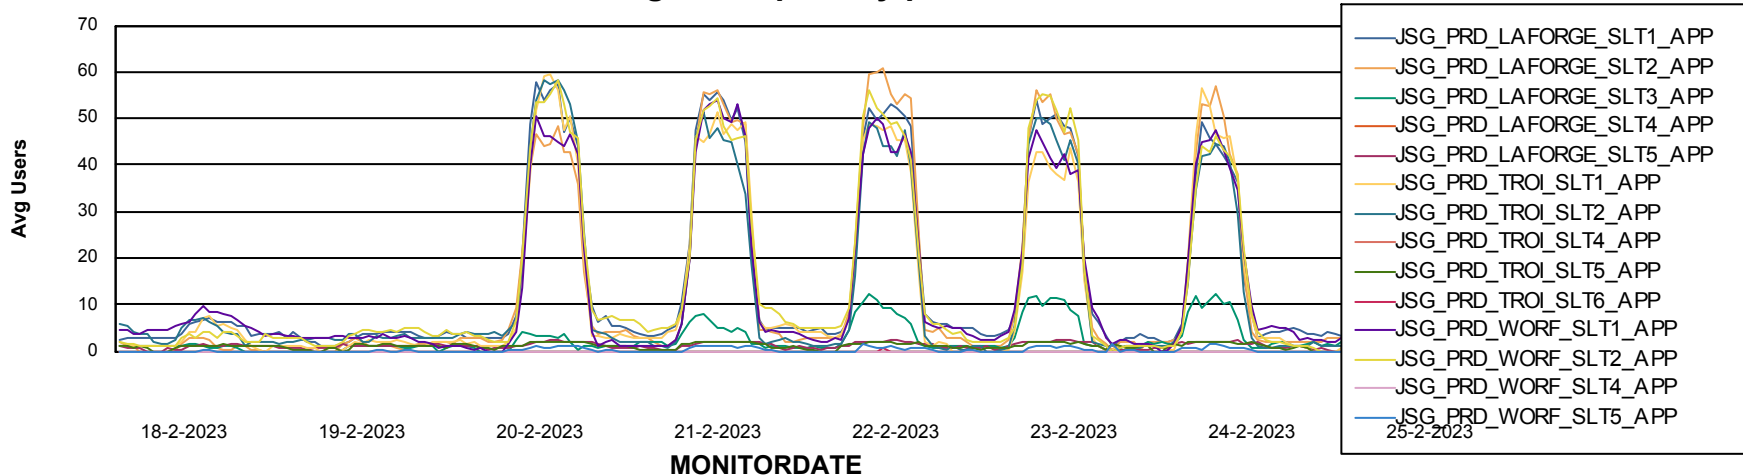

za, 25-02-2023	None
wo, 22-02-2023	None
zo, 19-02-2023	None
ma, 20-02-2023	None
di, 21-02-2023	None
zo, 19-02-2023	None
do, 23-02-2023	None
vr, 24-02-2023	None

Standby Database Health JSG_Production (24/7)

Recovery lag for last 7 days

Weekly SLA Customer Report

Customer JSG_Production (24/7)
Database ID 102

ABSSolute Application Server Services

Avg memory used per ABS Server Service

Avg users per day per ABS server