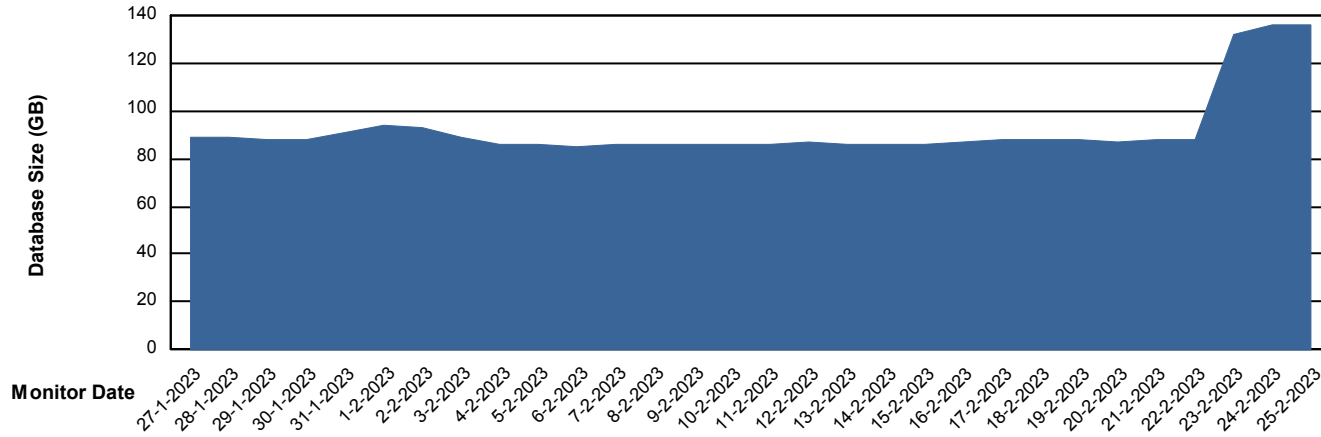

Database Performance JSG_PRD_SAREK_DB

Weekly SLA Customer Report

Customer JSG_Production (24/7)
Database ID 102

DATABASE SIZE JSG_PRD_BASHIR_DB

Database growth over last month

DATABASE SIZE JSG_PRD_RIKER_DB

Database growth over last month

Weekly SLA Customer Report

Customer JSG_Production (24/7)
Database ID 102

DATABASE SIZE JSG_PRD_SAREK_DB

Database growth over last month

Weekly SLA Customer Report

Customer JSG_Production (24/7)
 Database ID 102