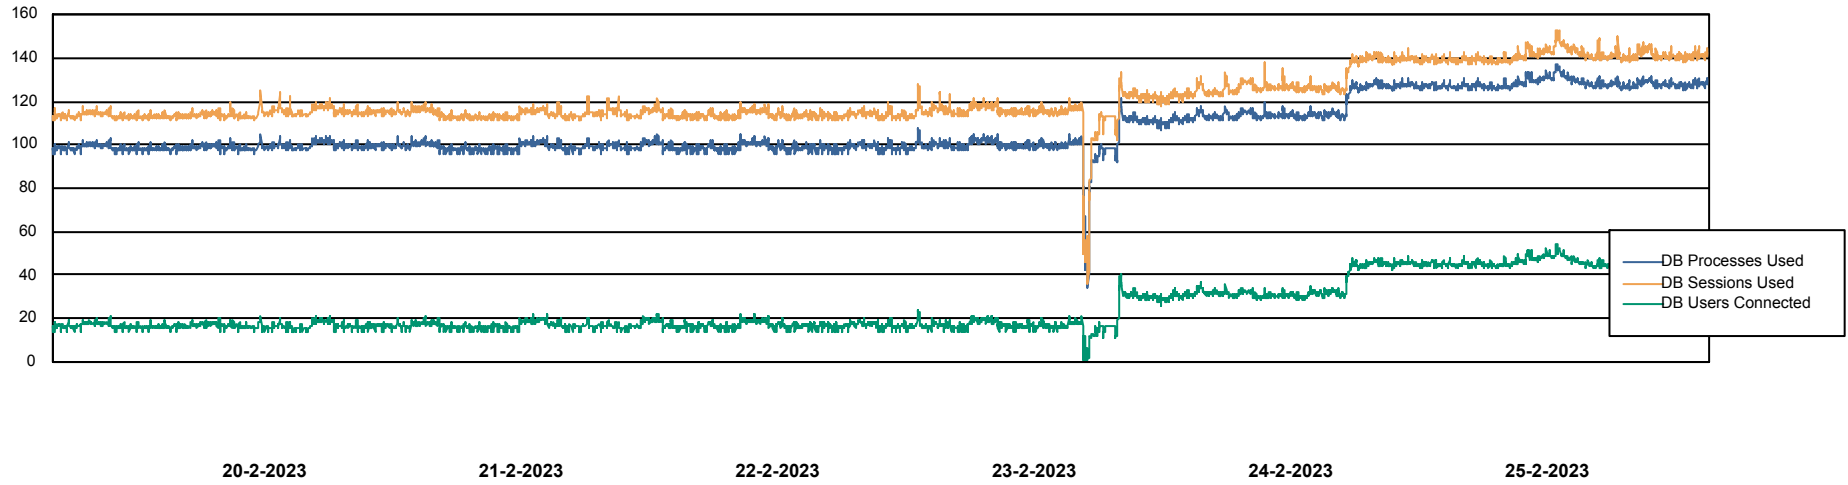

Database Performance JSG_PRD_BASHIR_DB