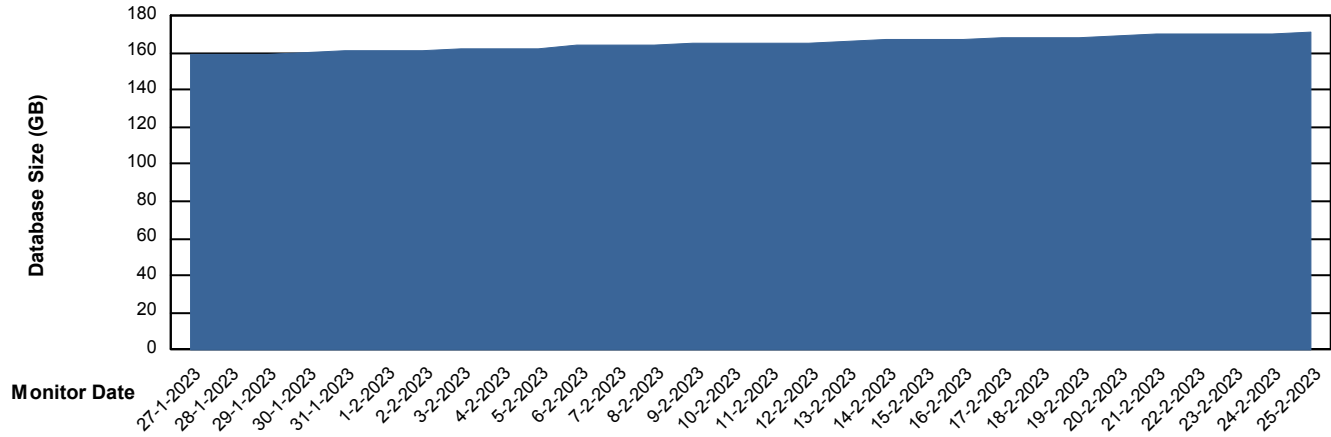

Database growth over last month

Weekly SLA Customer Report

Customer JSG_Production (24/7)
Database ID 102

DATABASE SIZE JSG_PRD_SAREK_DB

Database growth over last month

Weekly SLA Customer Report

Customer JSG_Production (24/7)
 Database ID 102