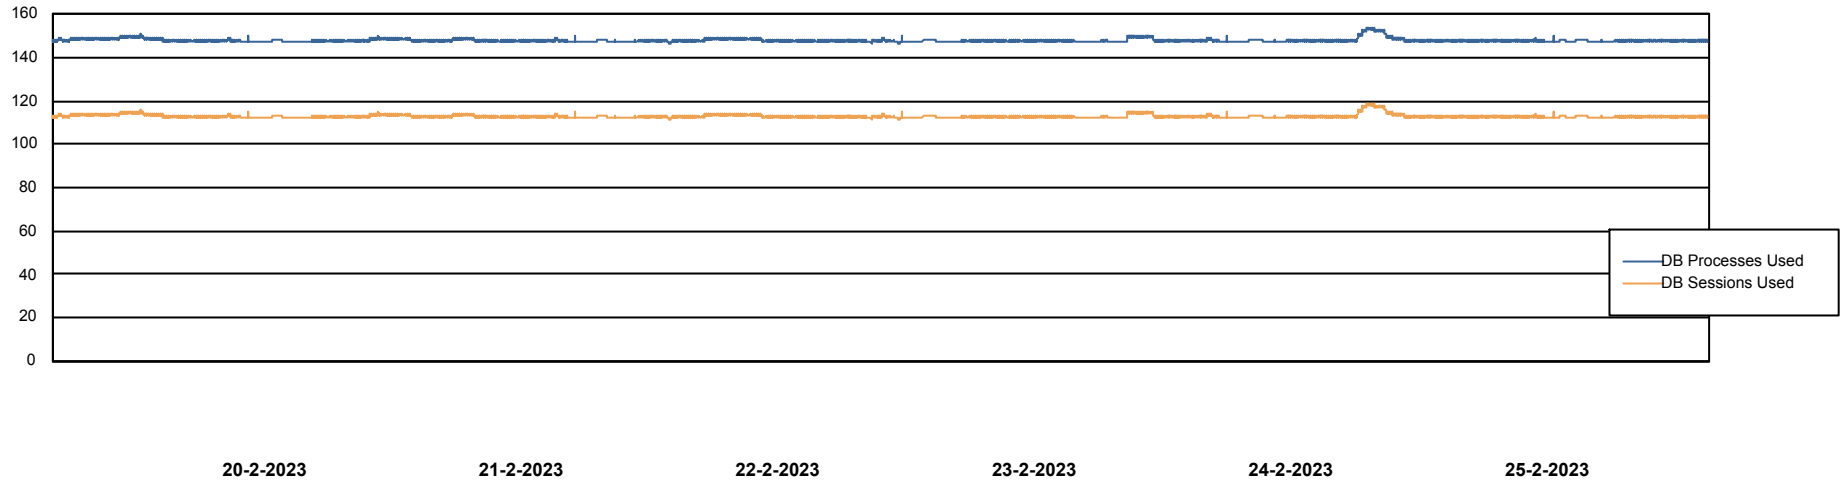

Weekly SLA Customer Report

Customer JSG_Production (24/7)
Database ID 102

Database Performance JSG_PRD_BASHIR_DB

Weekly SLA Customer Report

Customer JSG_Production (24/7)
Database ID 102

Database Performance JSG_PRD_PICARD_DB

DB Processes Max 0
DB Processes Max 4
DB Processes Max 1,000

Weekly SLA Customer Report

Customer JSG_Production (24/7)
Database ID 102

Database Performance JSG_PRD_RIKER_DB

Weekly SLA Customer Report

Customer JSG_Production (24/7)
Database ID 102