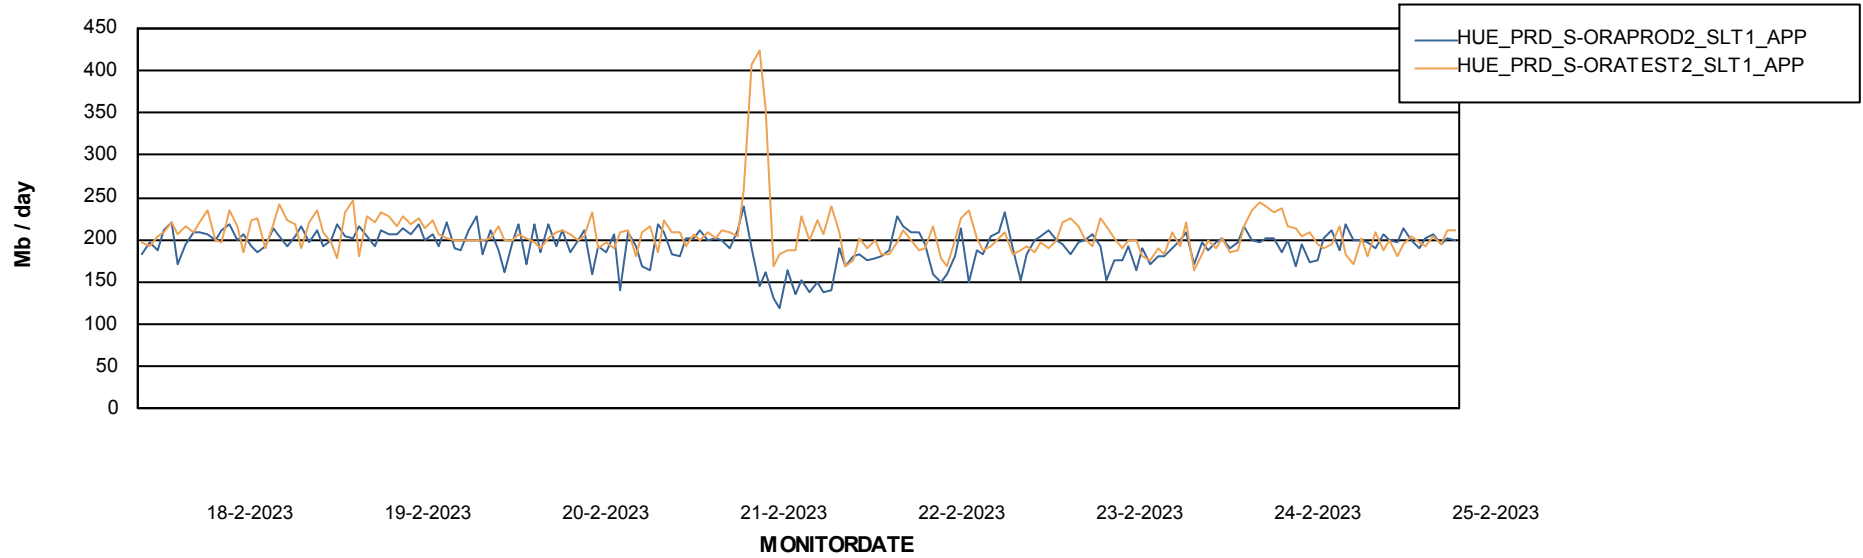

ABSSolute Application Server Services

Avg memory used per ABS Server Service