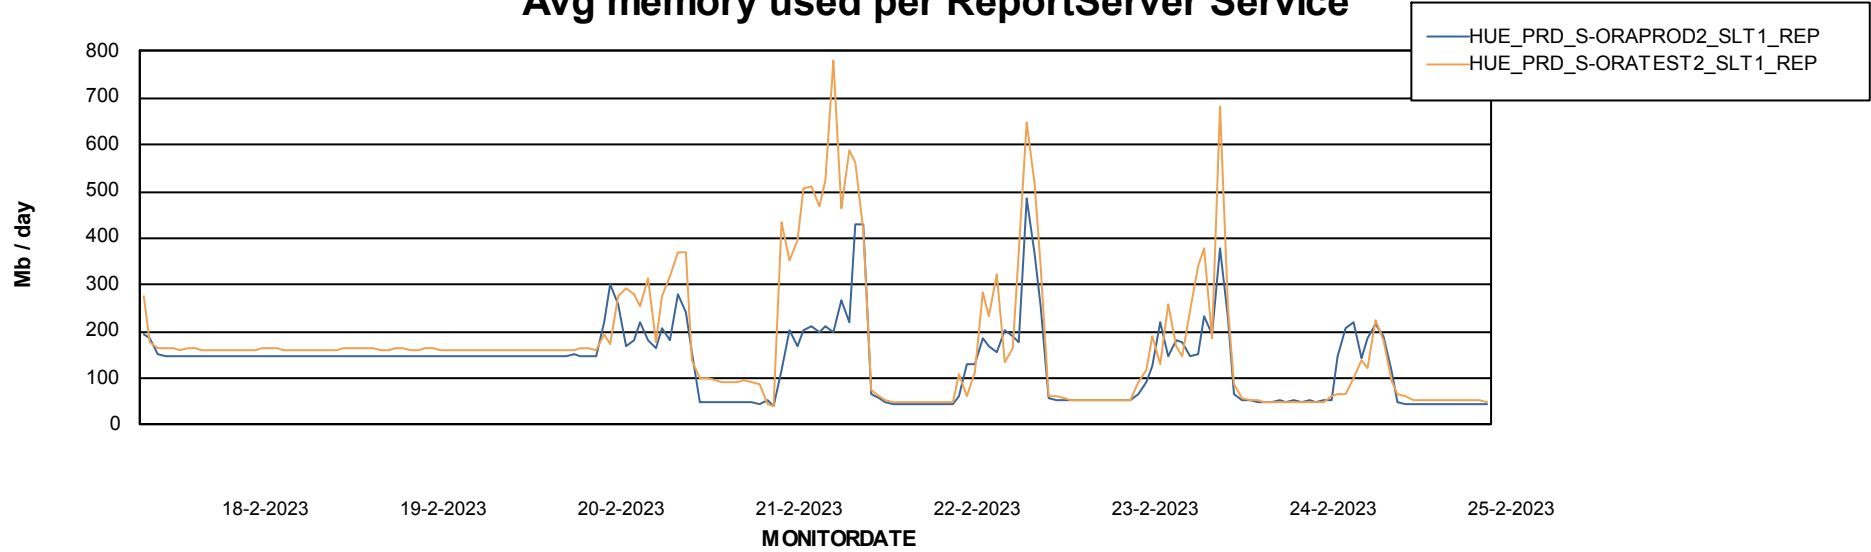

ABSSolute Application ReportServer Services

Avg memory used per ReportServer Service