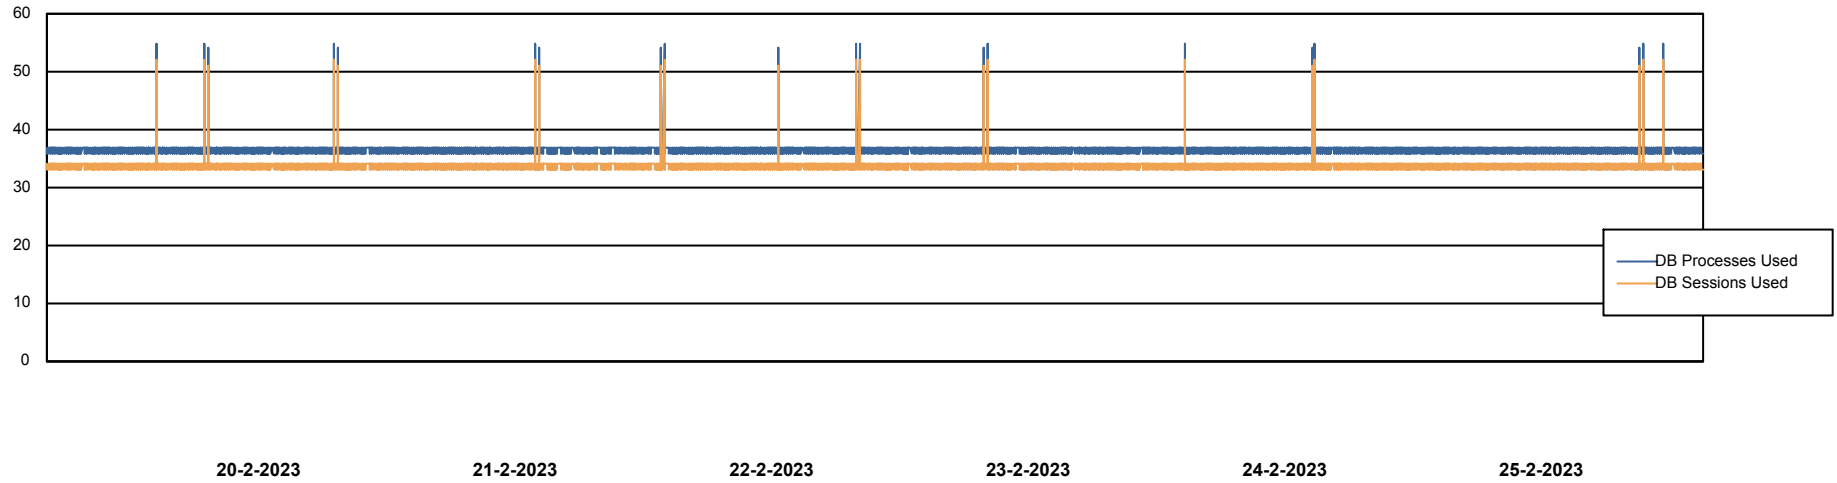

# Weekly SLA Customer Report

Customer HUE\_Production  
Database ID 154

Database Performance HUE\_STB\_S-ORATEST2\_DB

DB Processes Max 1,000