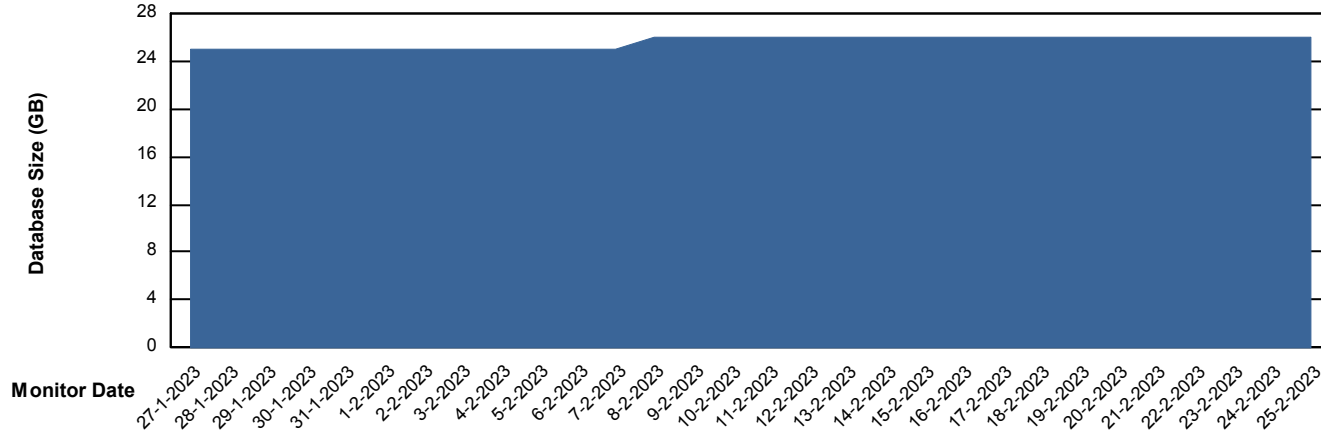

DATABASE SIZE HUE_PRD_S-ORABI_DB

Database growth over last month