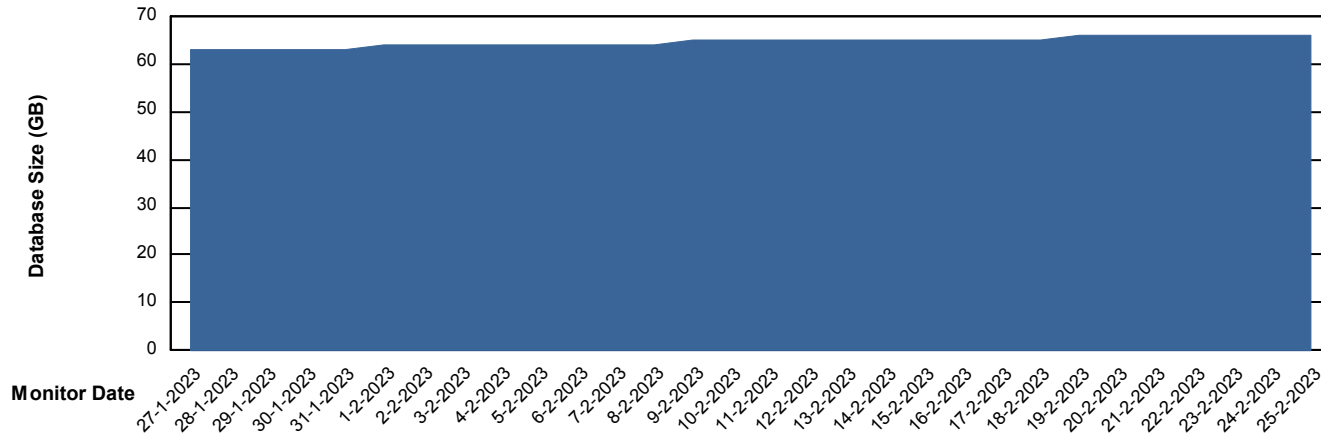

# Weekly SLA Customer Report

Customer HUE\_Production  
Database ID 154

DATABASE SIZE HUE\_PRD\_S-ORABI\_DB

### Database growth over last month