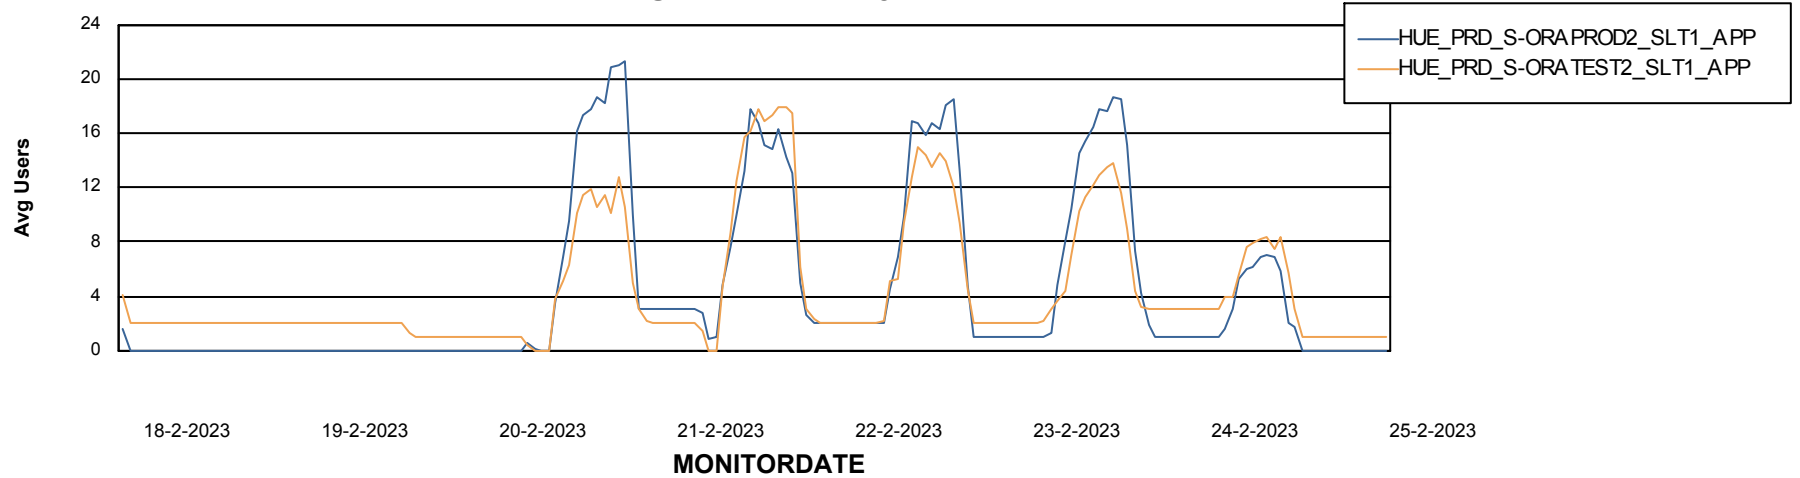

Avg users per day per ABS server