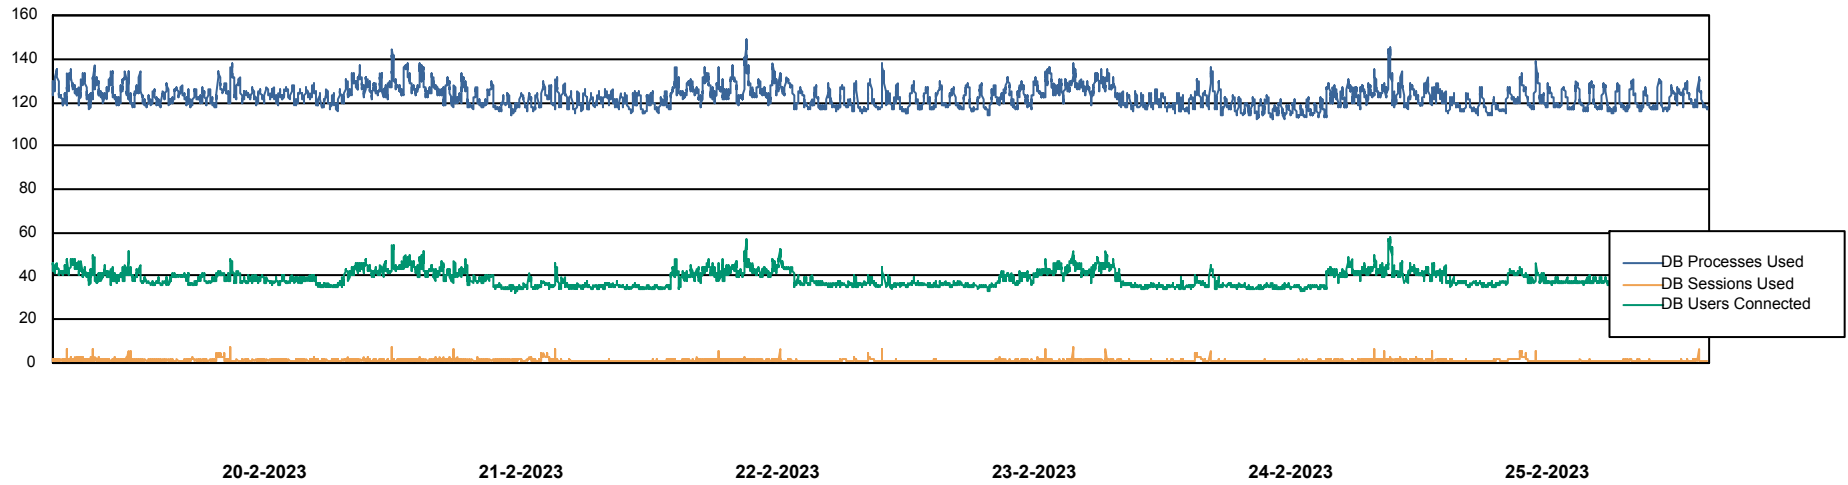

Weekly SLA Customer Report

Customer EUT_Production
Database ID 114

Database Performance EUT_EUP_PRD_URVINA22T_DB

DB Processes Max 500

Weekly SLA Customer Report

Customer EUT_Production
Database ID 114

Database Performance EUT_URM_PRD_URVINA26_DB