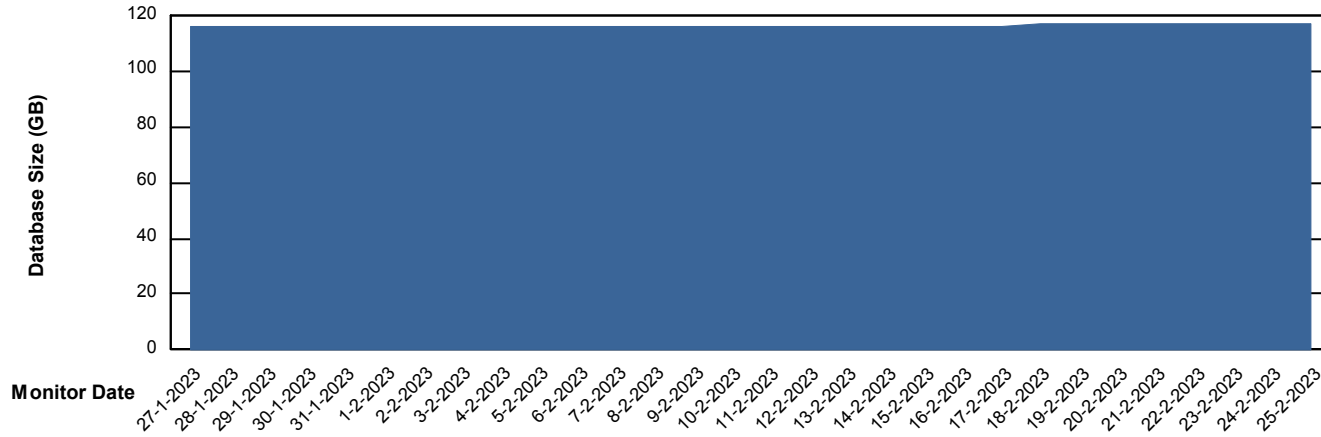

DB Processes Max 1,000

Weekly SLA Customer Report

Customer EUT_Production
Database ID 114

DATABASE SIZE EUT_EUP_PRD_URVINA22T_DB

Database growth over last month

DATABASE SIZE EUT_URM_PRD_URVINA26_DB

Database growth over last month