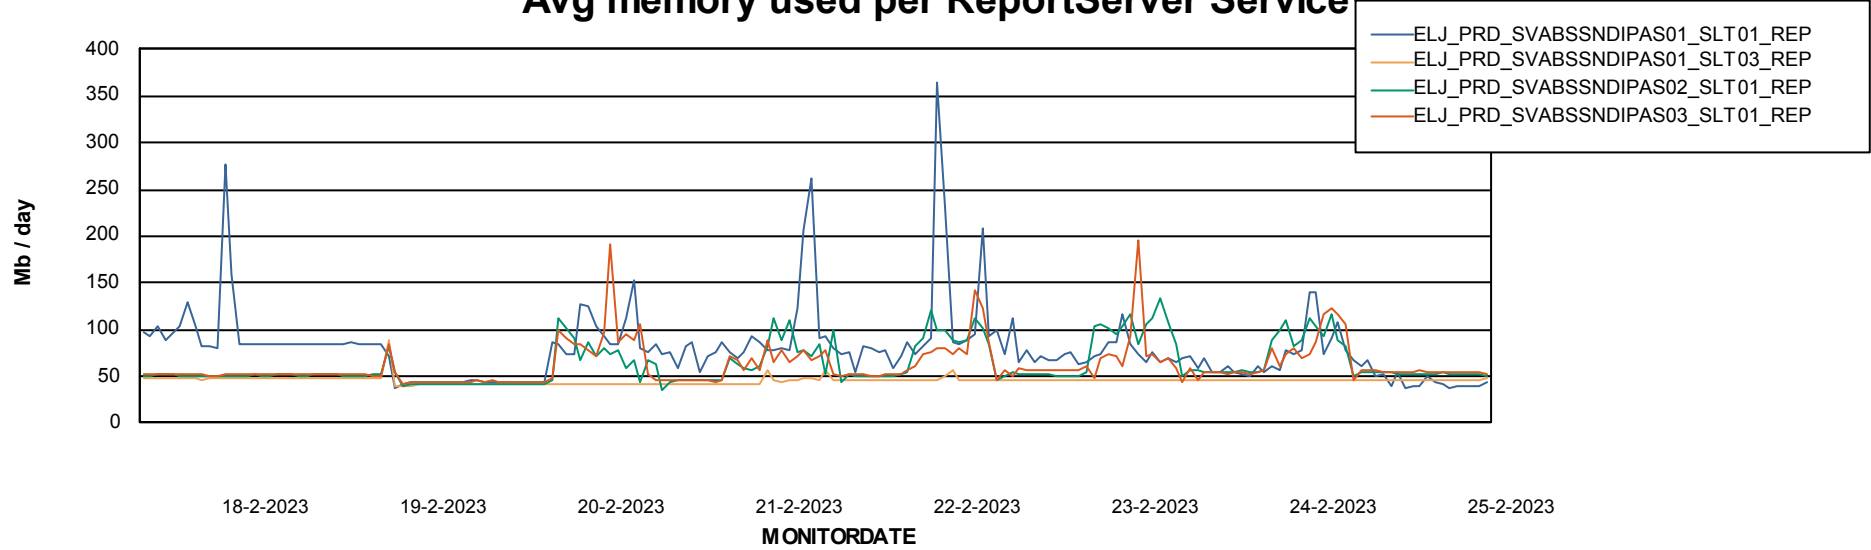

ABSSolute Application ReportServer Services

Avg memory used per ReportServer Service