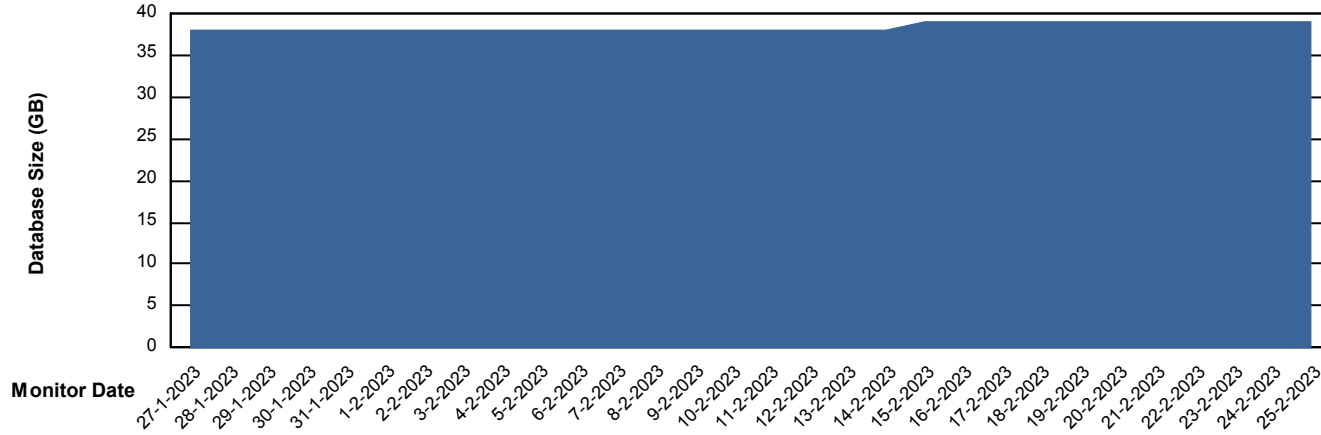

DATABASE SIZE ELJDB_BI

Database growth over last month