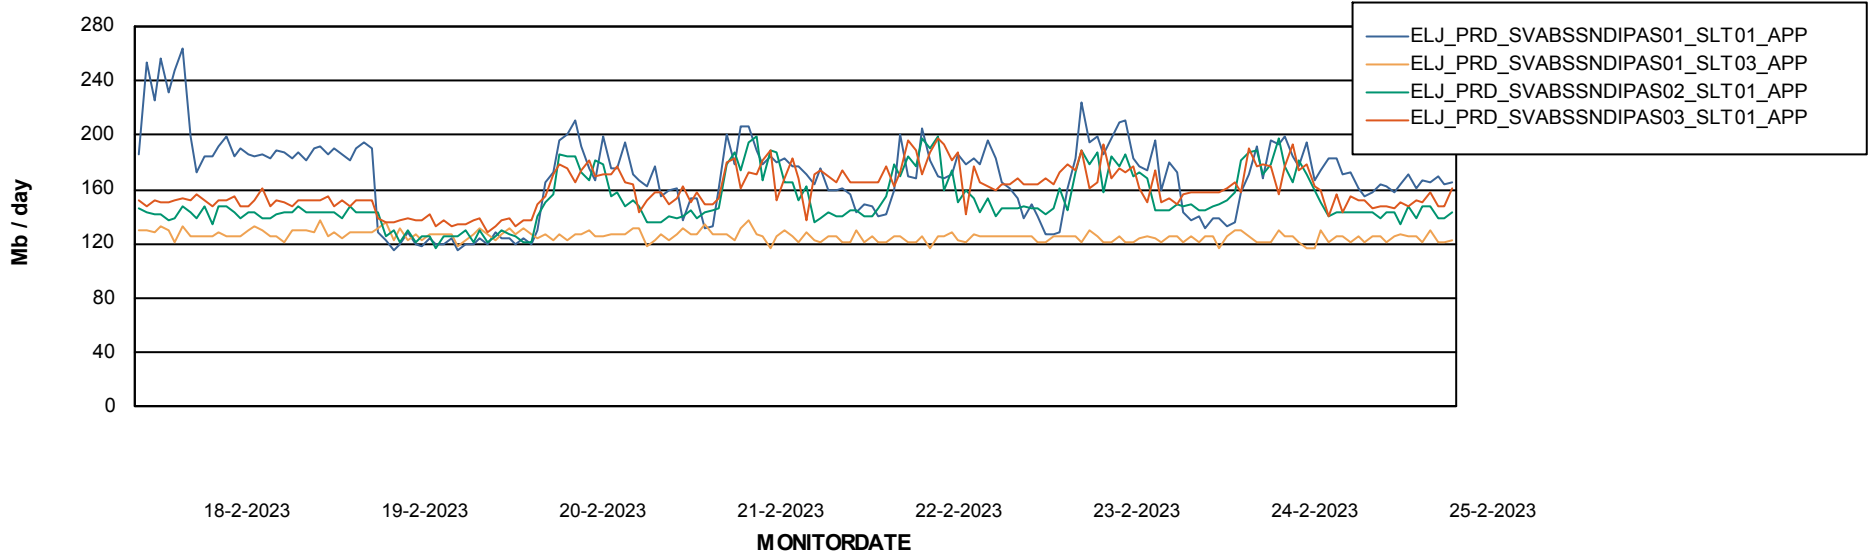

ABSSolute Application Server Services

Avg memory used per ABS Server Service