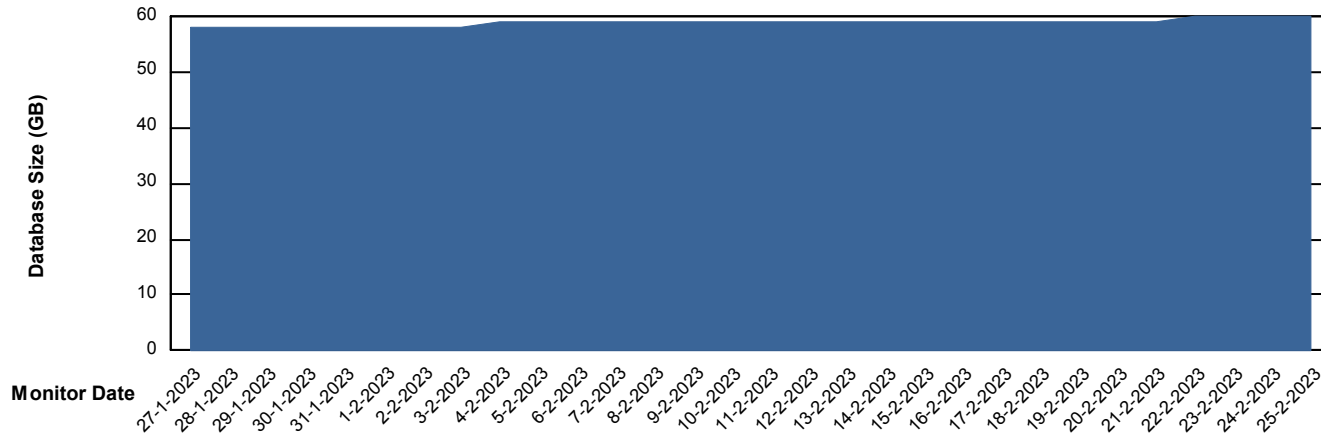

# Weekly SLA Customer Report

Customer ELJ Production  
Database ID 72

DATABASE SIZE ELJDB\_BI

### Database growth over last month

DATABASE SIZE ELJDB\_Production

### Database growth over last month