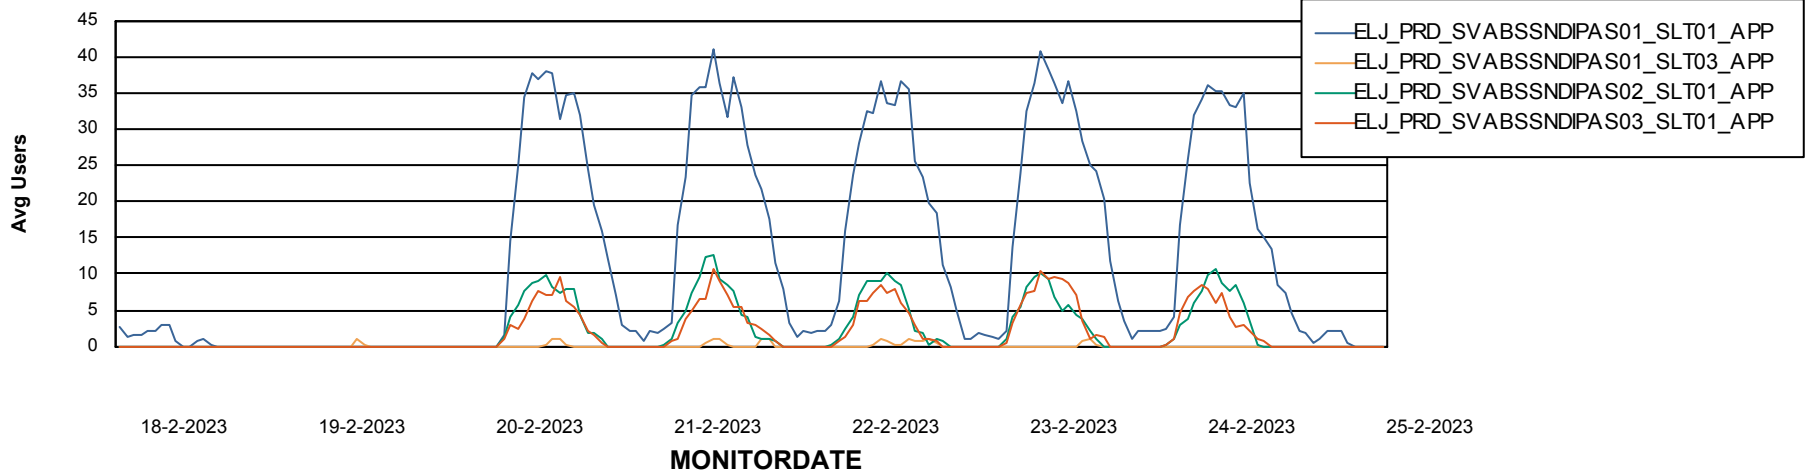

Avg users per day per ABS server