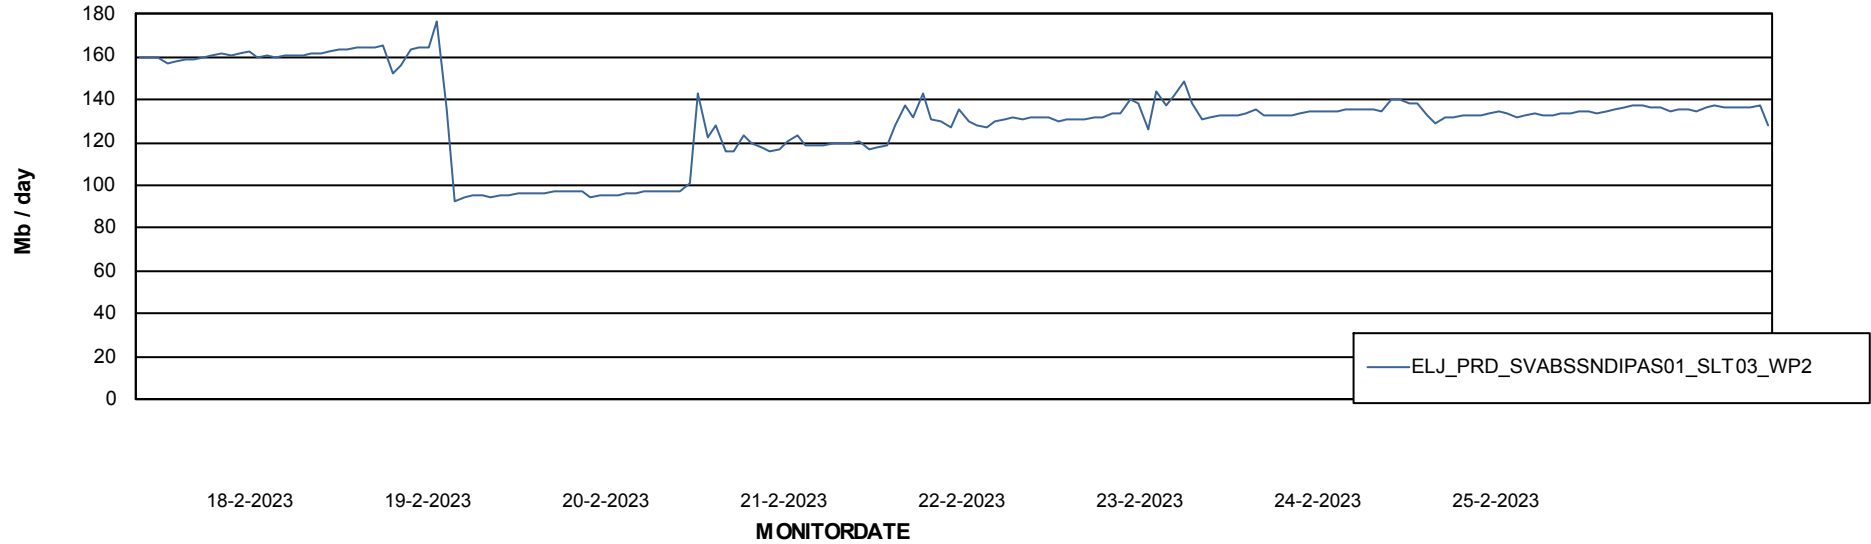

ABSSolute Web Component Services

Avg memory used per ABS Web component