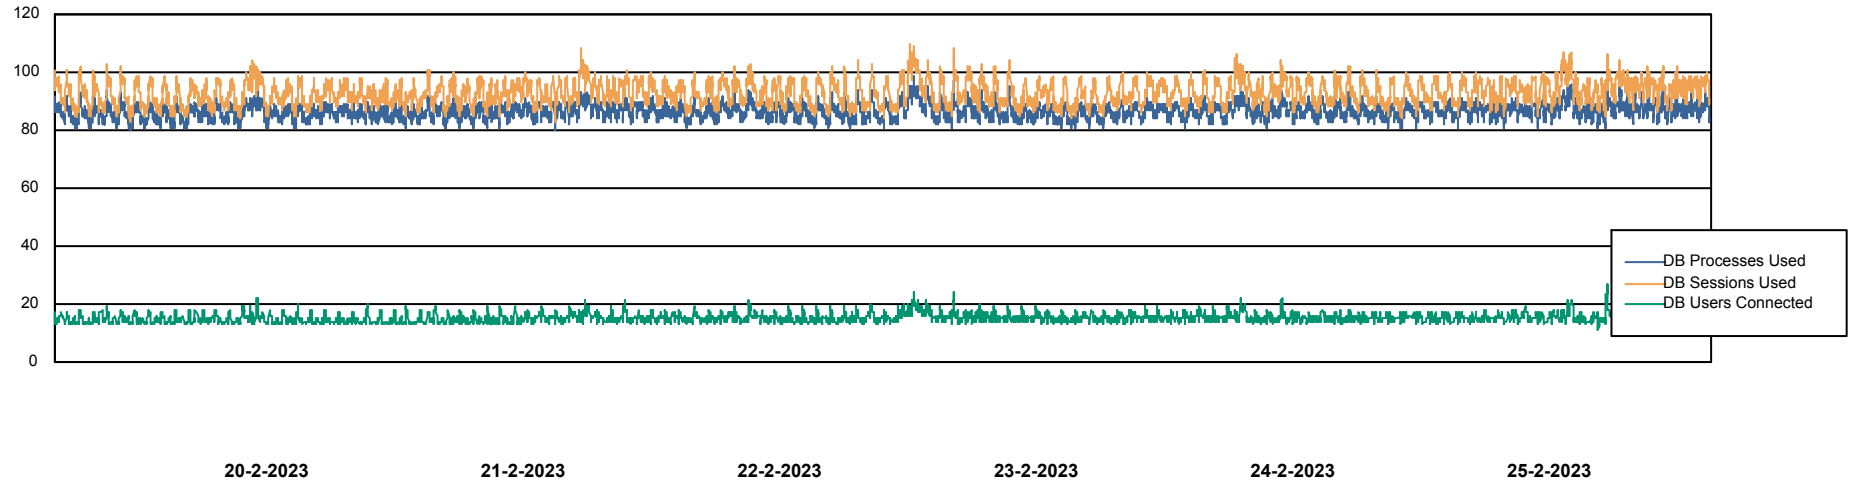

Database Performance ELJDB_BI