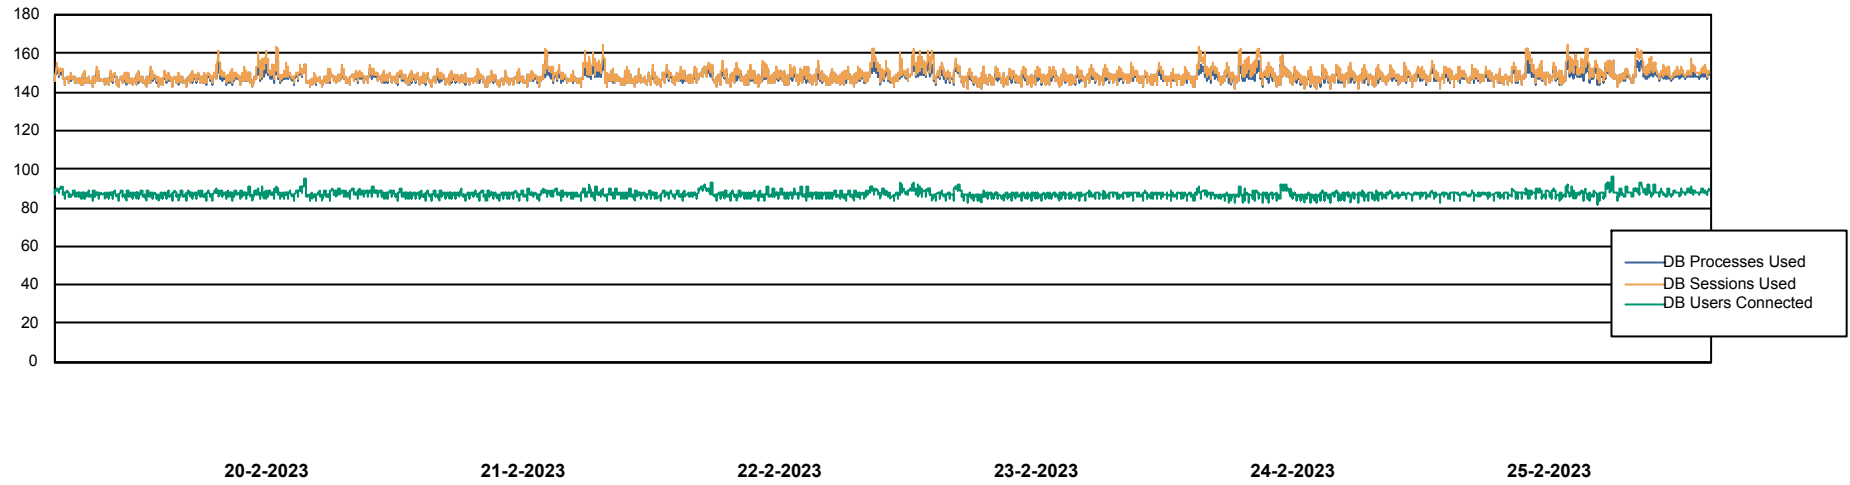

Database Performance ELIDB_BI