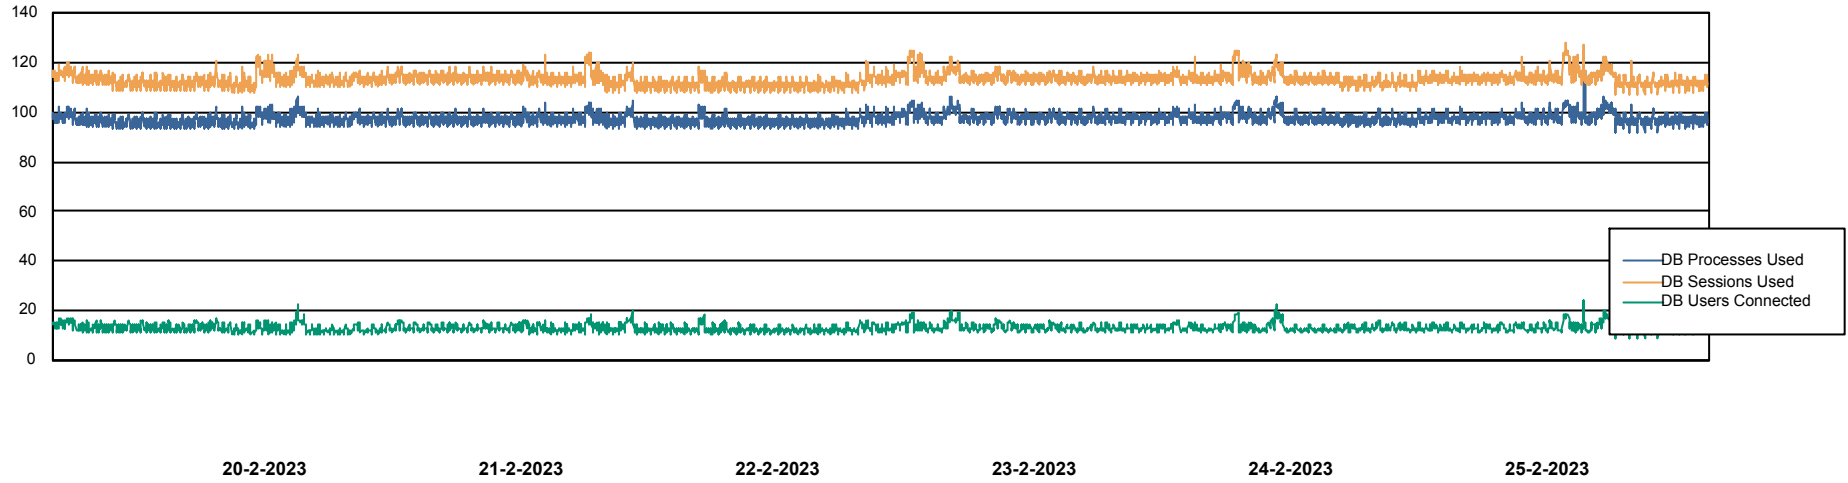

Weekly SLA Customer Report

Customer ELI_Production
Database ID 62

Database Performance ELIDB_BI

Weekly SLA Customer Report

Customer ELI_Production
Database ID 62

Database Performance ELIDB_BI_FUTURE

Weekly SLA Customer Report