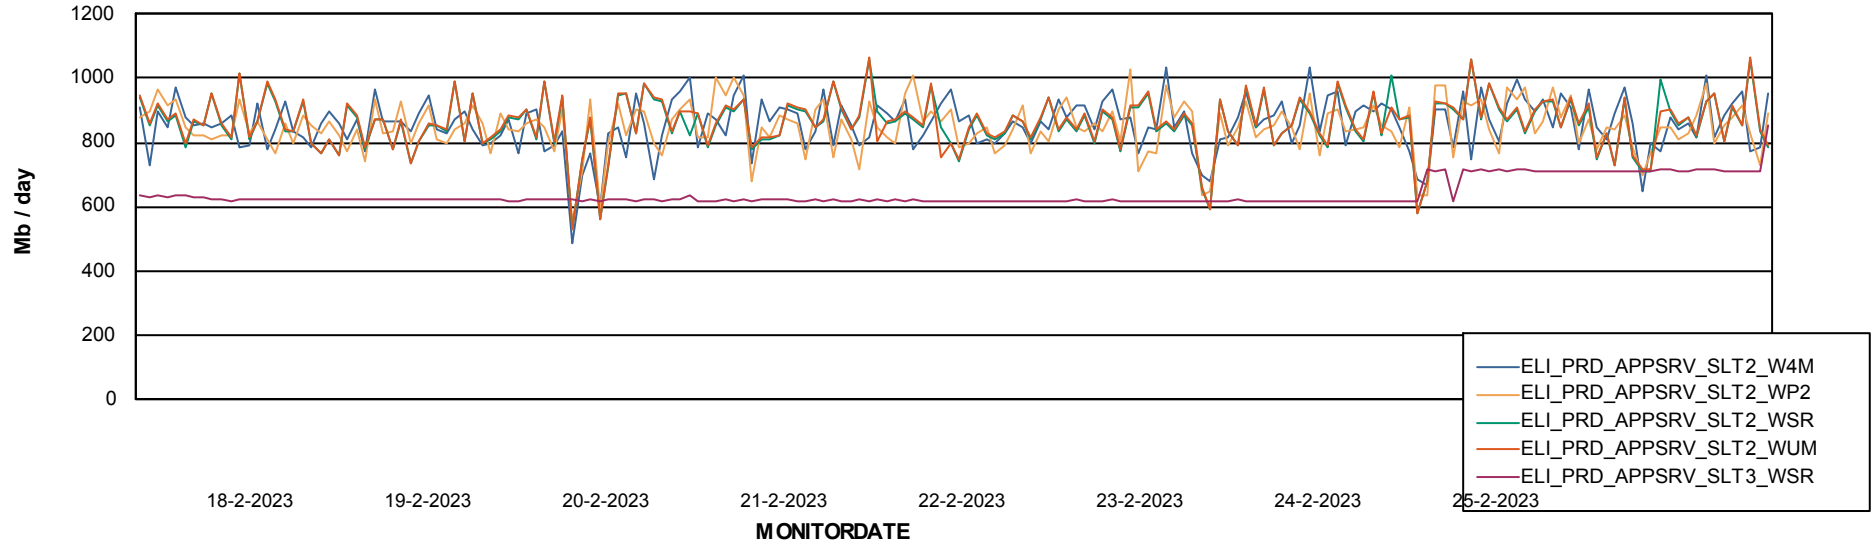

ABSSolute Application Server Services

Avg memory used per ABS Web component