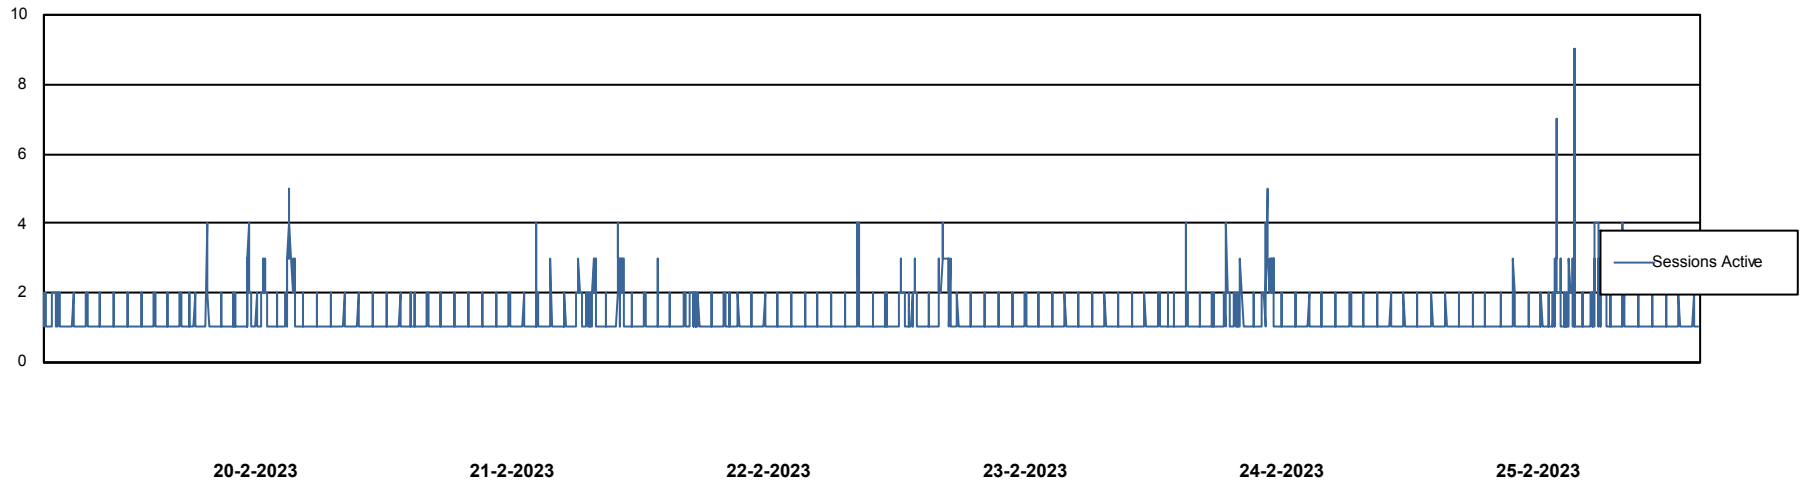

Weekly SLA Customer Report

Customer ELI_Production
Database ID 62

Database Performance ELIDB_BI

Weekly SLA Customer Report

Customer ELI_Production
Database ID 62

Database Performance ELIDB_BI_FUTURE

Weekly SLA Customer Report