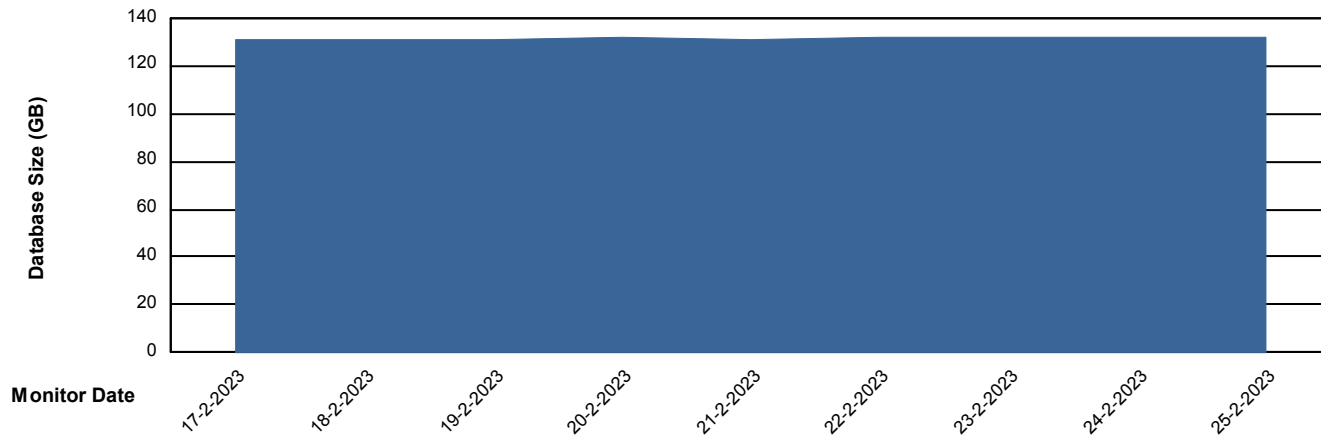

Customer ELI_Production
Database ID 62

DATABASE SIZE ELIDB_BI

Database growth over last month

DATABASE SIZE ELIDB_BI_FUTURE

Database growth over last month

Weekly SLA Customer Report

Customer ELI_Production
Database ID 62