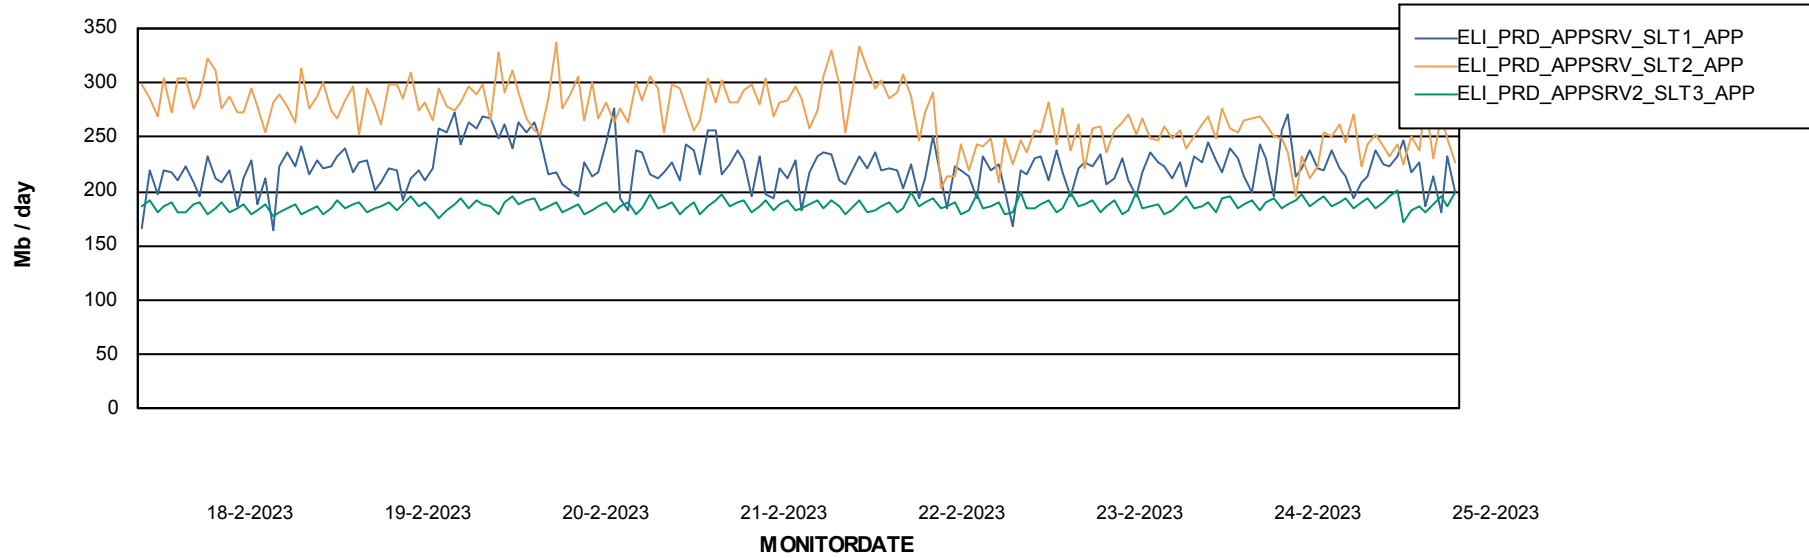

Standby Database Health ELI_Production

Recovery lag for last 7 days

Weekly SLA Customer Report

Customer ELI_Production
Database ID 62

ABSSolute Application Server Services

Avg memory used per ABS Server Service