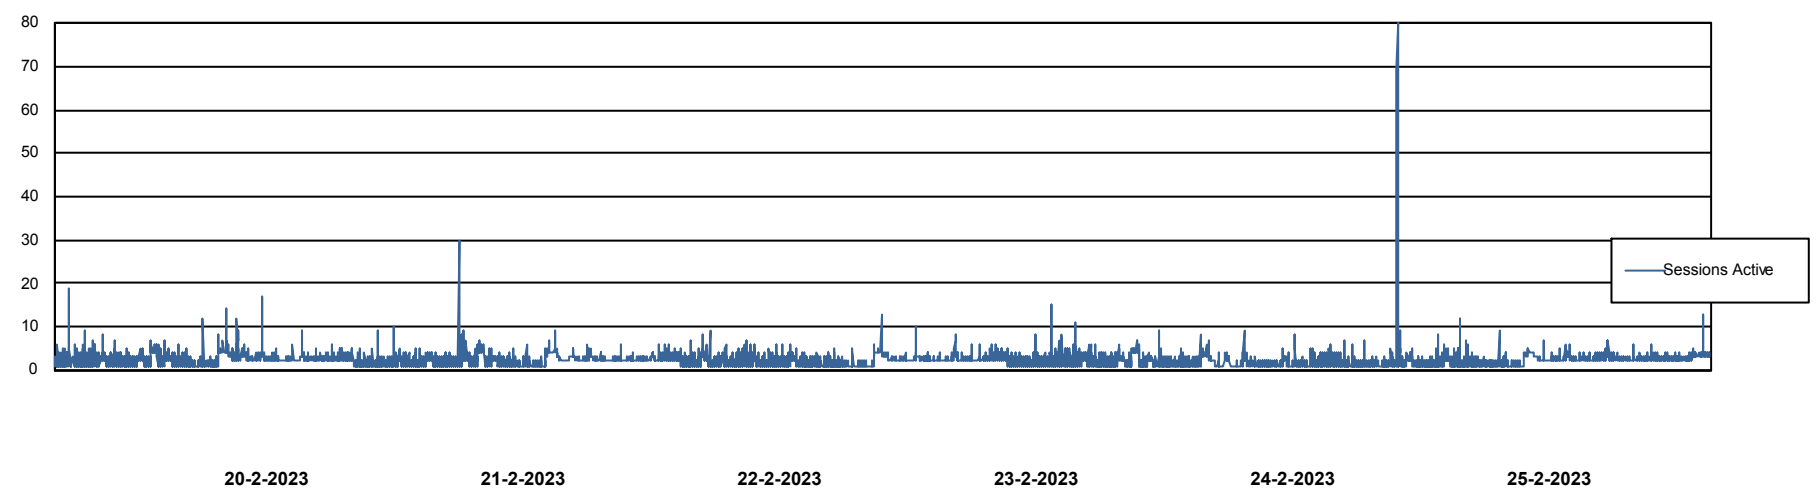

Database Performance ELIDB_Production