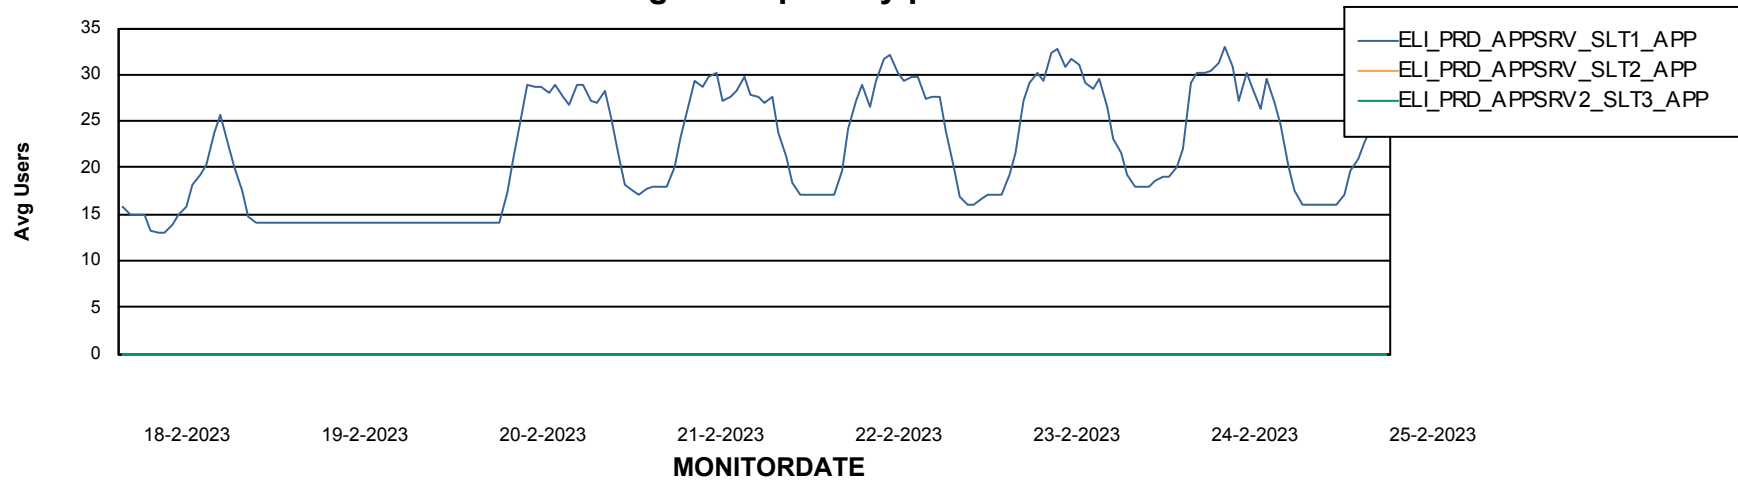

Weekly SLA Customer Report

Customer ELI_Production
Database ID 62

ABSSolute Application Server Services

Avg memory used per ReportServer Service

Avg users per day per ABS server

Weekly SLA Customer Report

Customer ELI_Production
Database ID 62