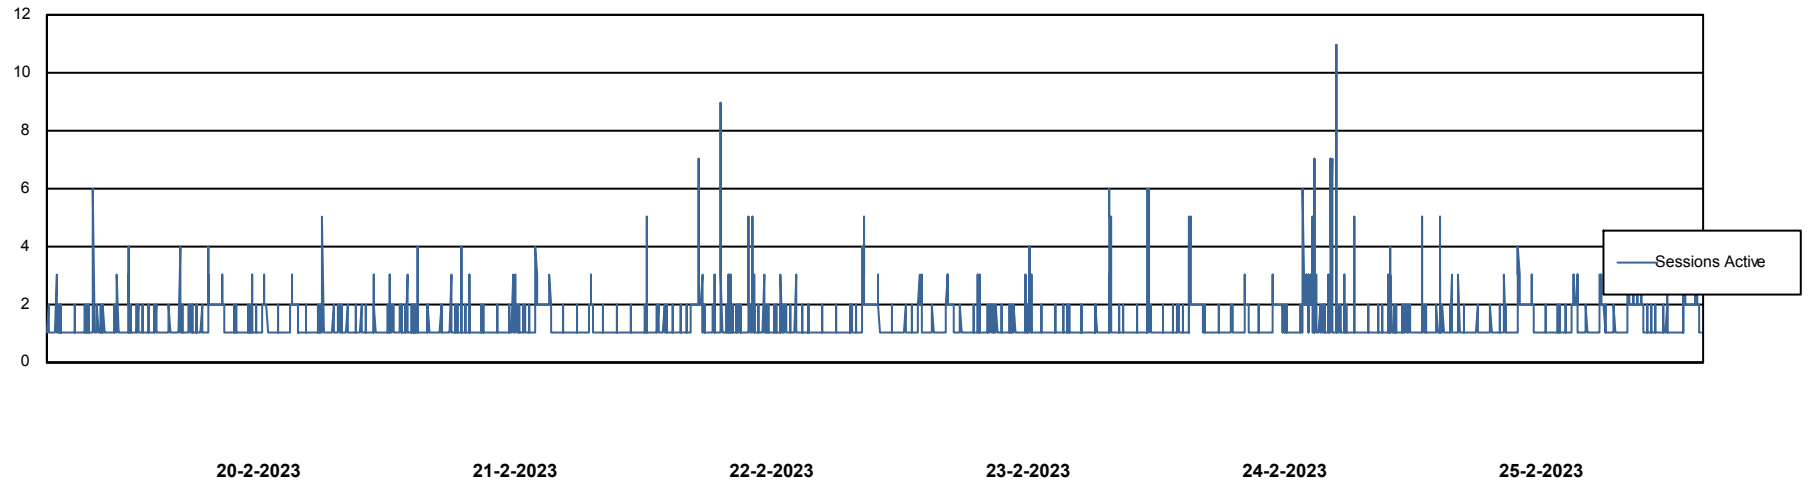

Harddisk Usage ELI_PRD_BISRV

	Free disk space on / (%)	Total disk space on / (Gb)	Used disk space on / (Gb)	Free disk space on /ABS-BI (%)	Total disk space on /ABS-BI	Used disk space on /ABS-BI	Free disk space on /backup (%)	Total disk space on /backup	Used disk space on /backup	Free disk space on /boot (%)
25-2-2023	29	90	64	17	275	218	78	68	15	62
24-2-2023	29	90	64	17	275	219	79	68	15	62
23-2-2023	29	90	64	18	275	216	77	68	16	62
22-2-2023	29	90	64	16	275	223	69	68	21	62
21-2-2023	29	90	64	18	275	217	70	68	20	62
20-2-2023	29	90	64	15	275	224	77	68	16	62
19-2-2023	29	90	64	11	275	234	70	68	20	62

Weekly SLA Customer Report

Customer ELI_Production
Database ID 62

Harddisk Usage ELI_PRD_BISRV_FUTURE

	Free disk space on / (%)	Total disk space on / (Gb)	Used disk space on / (Gb)	Free disk space on /backup (%)	Total disk space on /backup	Used disk space on /backup	Free disk space on /boot (%)	Total disk space on /boot (Gb)	Used disk space on /boot (Gb)	Free disk space on /u01 (%)
25-2-2023	36	34	22	56	299	131	66	1	0	50
24-2-2023	36	34	22	41	299	176	66	1	0	44
23-2-2023	36	34	22	52	299	143	66	1	0	44
22-2-2023	35	34	22	64	299	109	66	1	0	44
21-2-2023	31	34	24	75	299	76	66	1	0	45
20-2-2023	26	34	26	83	299	50	66	1	0	49
19-2-2023	26	34	26	87	299	39	66	1	0	54

Weekly SLA Customer Report

Customer ELI_Production
Database ID 62

Database Performance ELIDB_BI

Weekly SLA Customer Report

Customer ELI_Production
Database ID 62

Database Performance ELIDB_BI_FUTURE

Weekly SLA Customer Report