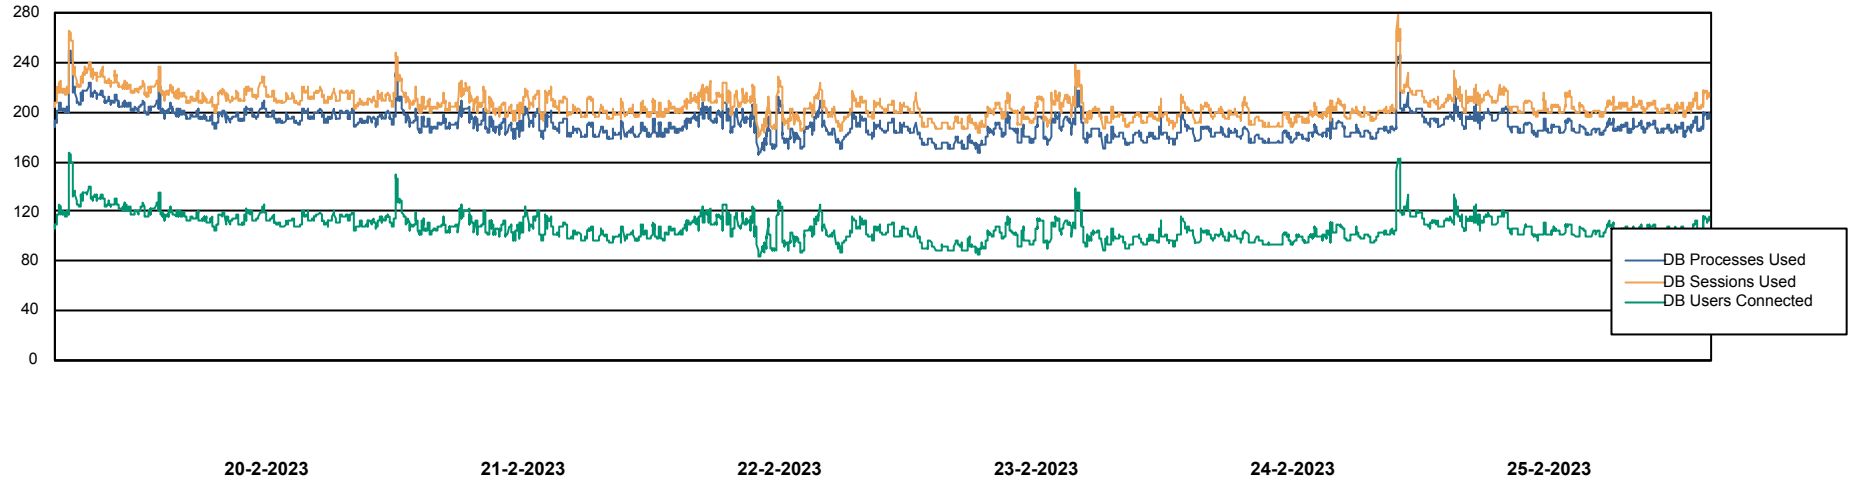

Database Performance ELIDB_Production