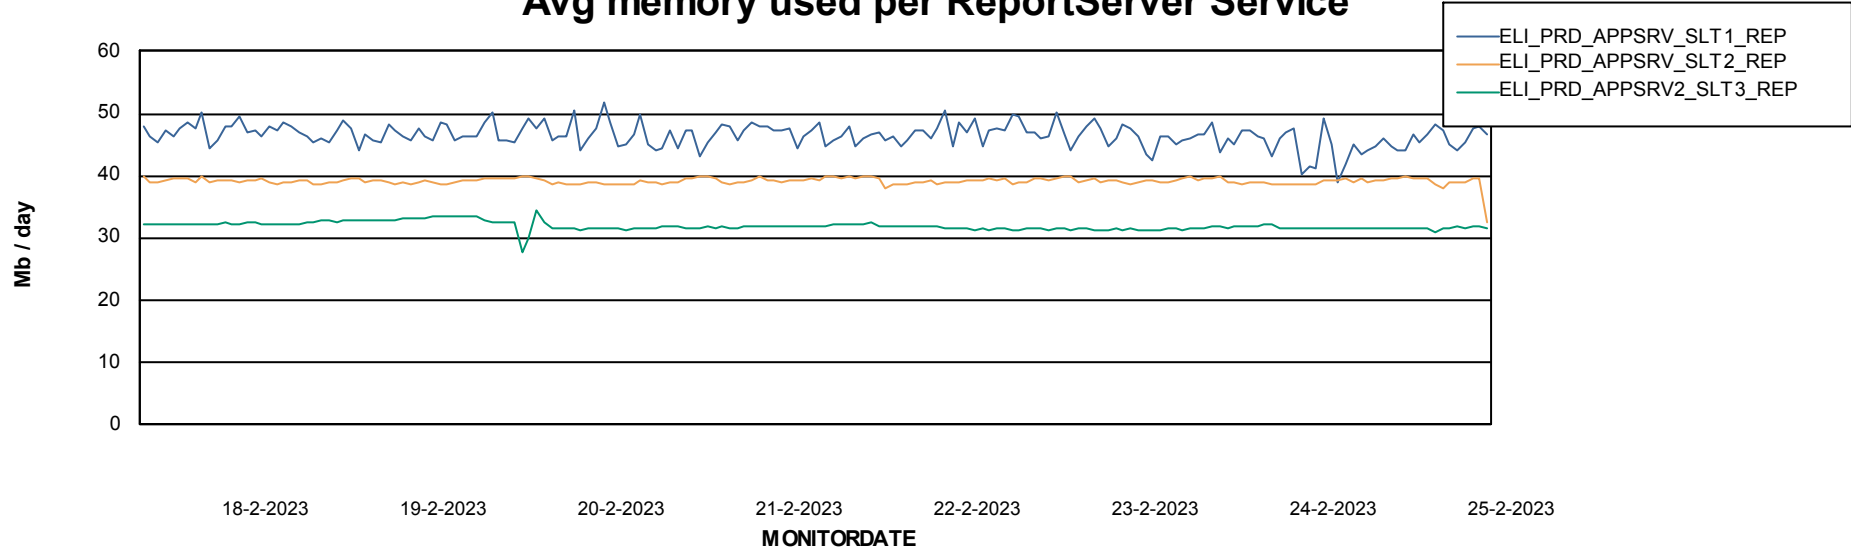

ABSSolute Application Server Services

Avg memory used per ReportServer Service