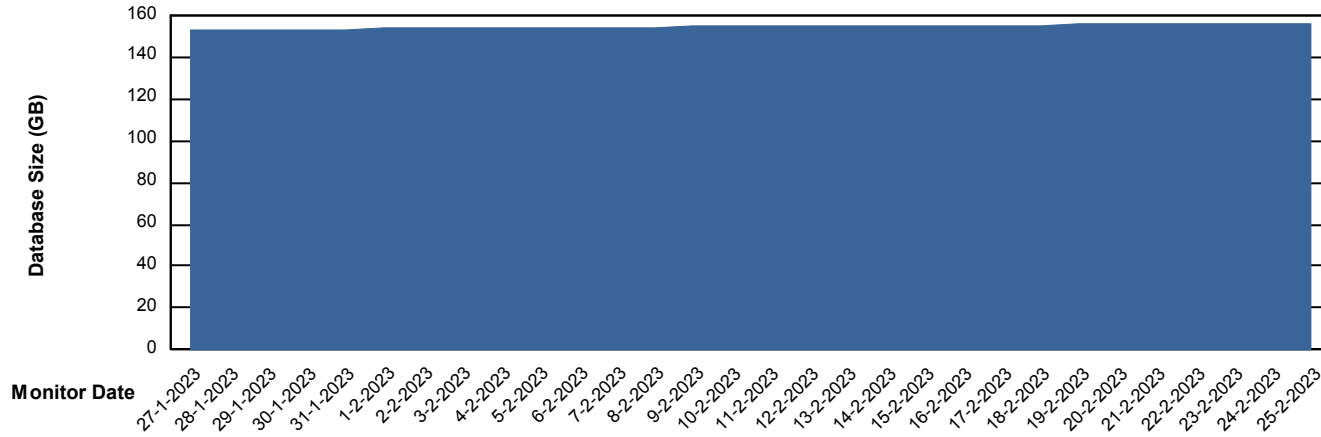

Customer ELI_Production
Database ID 62

Database Performance ELIDB_Production

Weekly SLA Customer Report

Customer ELI_Production
Database ID 62

Database Performance ELIDB_Standby

DB Processes Max 1,000

Weekly SLA Customer Report

Customer ELI_Production
Database ID 62

DATABASE SIZE ELIDB_BI

Database growth over last month

DATABASE SIZE ELIDB_BI_FUTURE

Database growth over last month

Weekly SLA Customer Report

Customer ELI_Production
Database ID 62