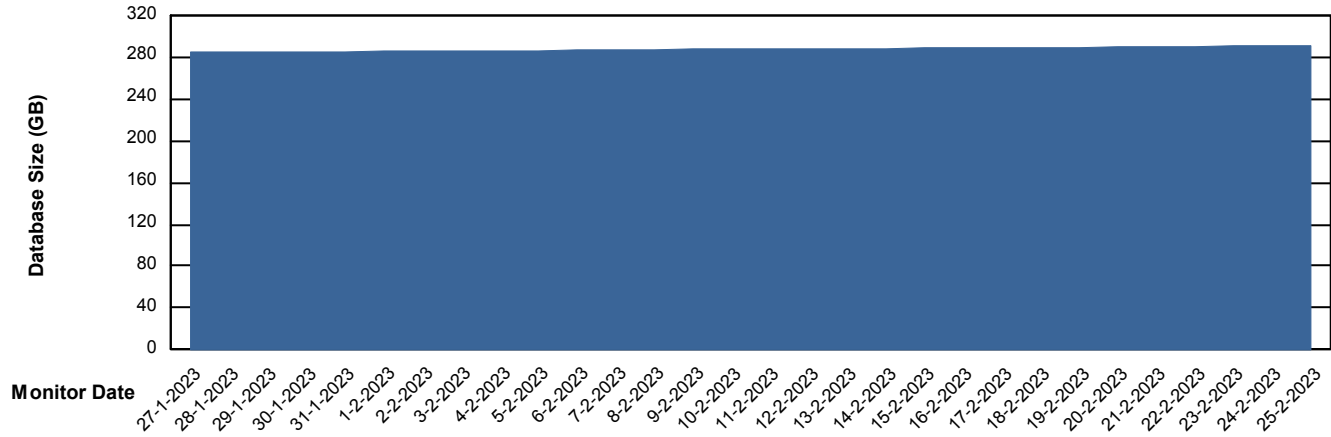

DATABASE SIZE ELIDB_Production

Database growth over last month