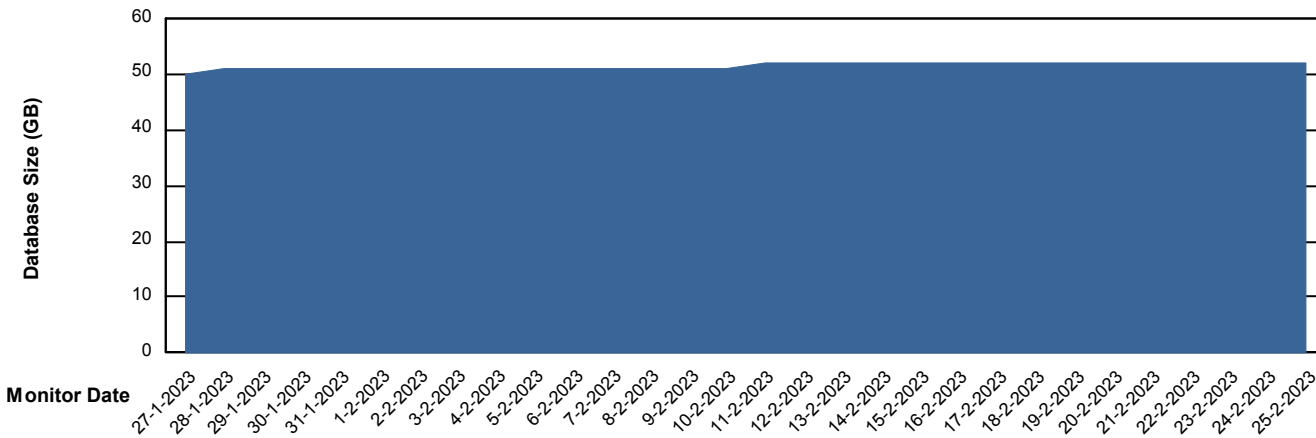

DB Processes Max 1,000

Weekly SLA Customer Report

Customer ECL_Production
 Database ID 156

DATABASE SIZE ECL_PRD_ECLABS_DB_Production

Database growth over last month

Database Tablespace ECL_PRD_ECLABS_DB_Production