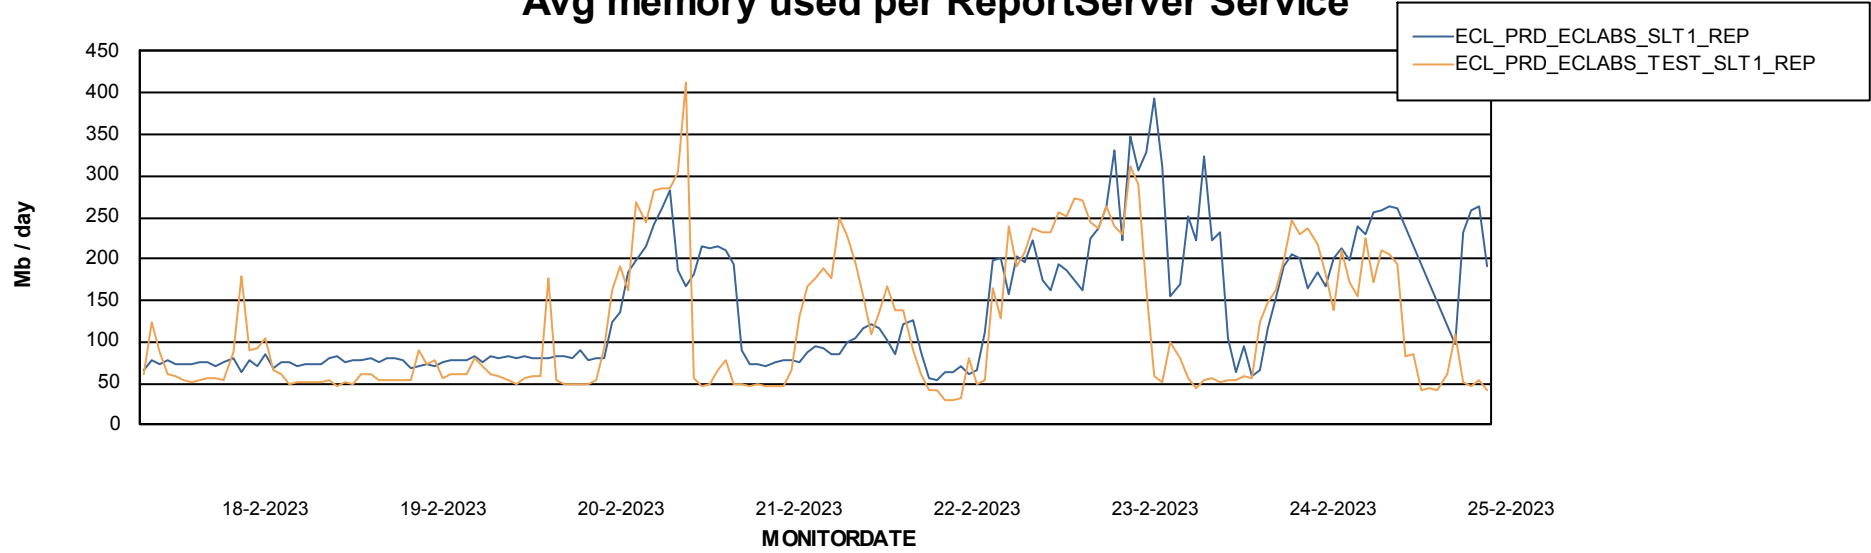

Avg memory used per ABS Server Service

Avg users per day per ABS server

Weekly SLA Customer Report

Customer ECL_Production
Database ID 156

ABSSolute Application ReportServer Services

Avg memory used per ReportServer Service