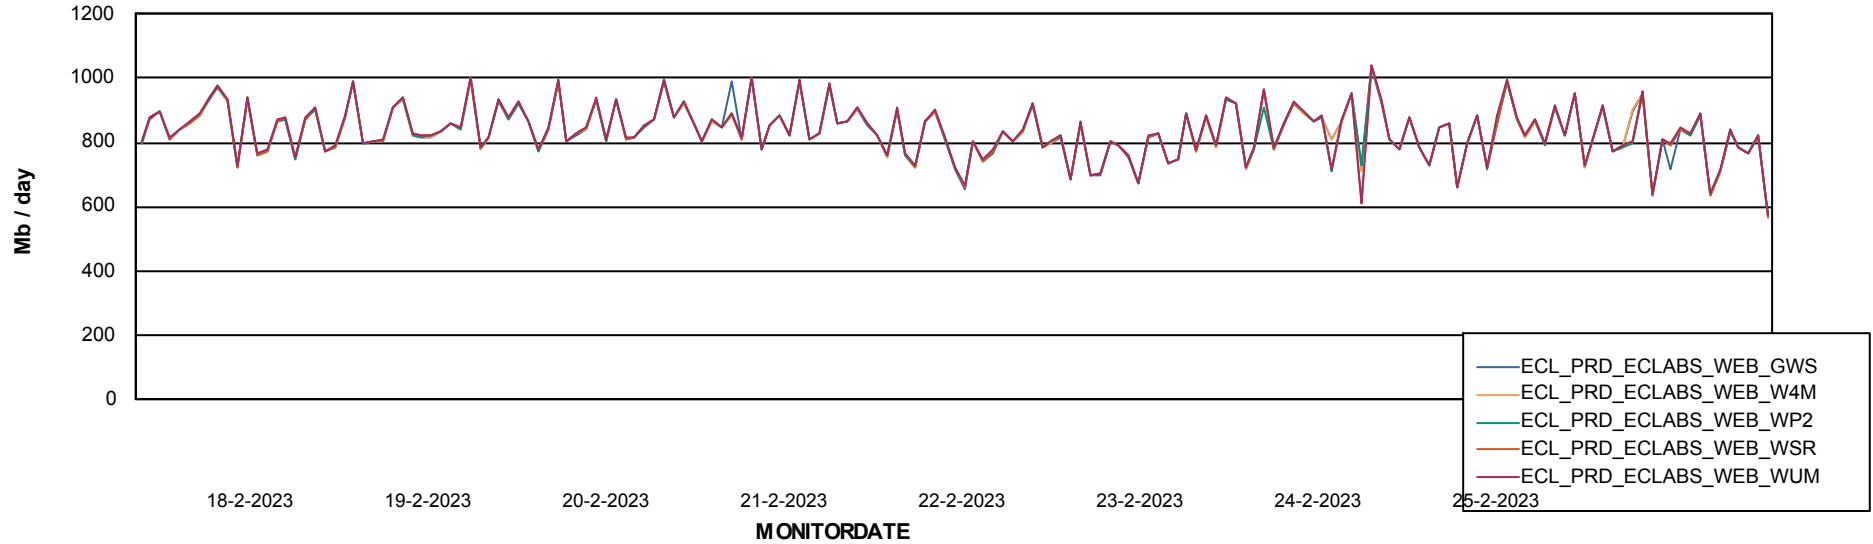

ABSSolute Web Component Services

Avg memory used per ABS Web component