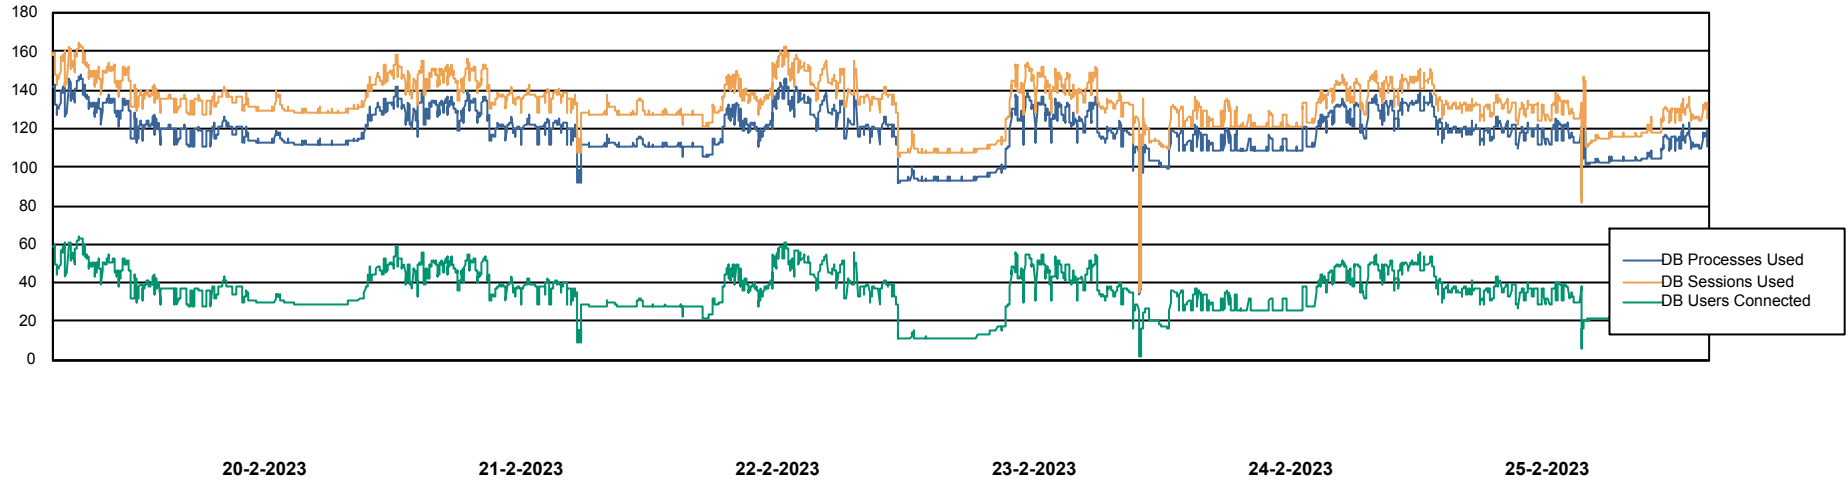

Weekly SLA Customer Report

Customer ECL_Production
Database ID 156

Harddisk Usage ECL_PRD_ECLABS-WEB

	Free disk space on C: (%)	Total disk space on C: (Gb)	Used disk space on C: (Gb)
25-2-2023	71	99	29
24-2-2023	71	99	29
23-2-2023	71	99	29
22-2-2023	71	99	29
21-2-2023	73	99	27
20-2-2023	74	99	26
19-2-2023	74	99	26

Weekly SLA Customer Report

Customer ECL_Production
Database ID 156

Database Performance ECL_PRD_ECLABS_DB_Production

Weekly SLA Customer Report

Customer ECL_Production
Database ID 156

Database Performance ECL_TEST_ECLABS-TEST_DB_STB (ECL_Standby DB)