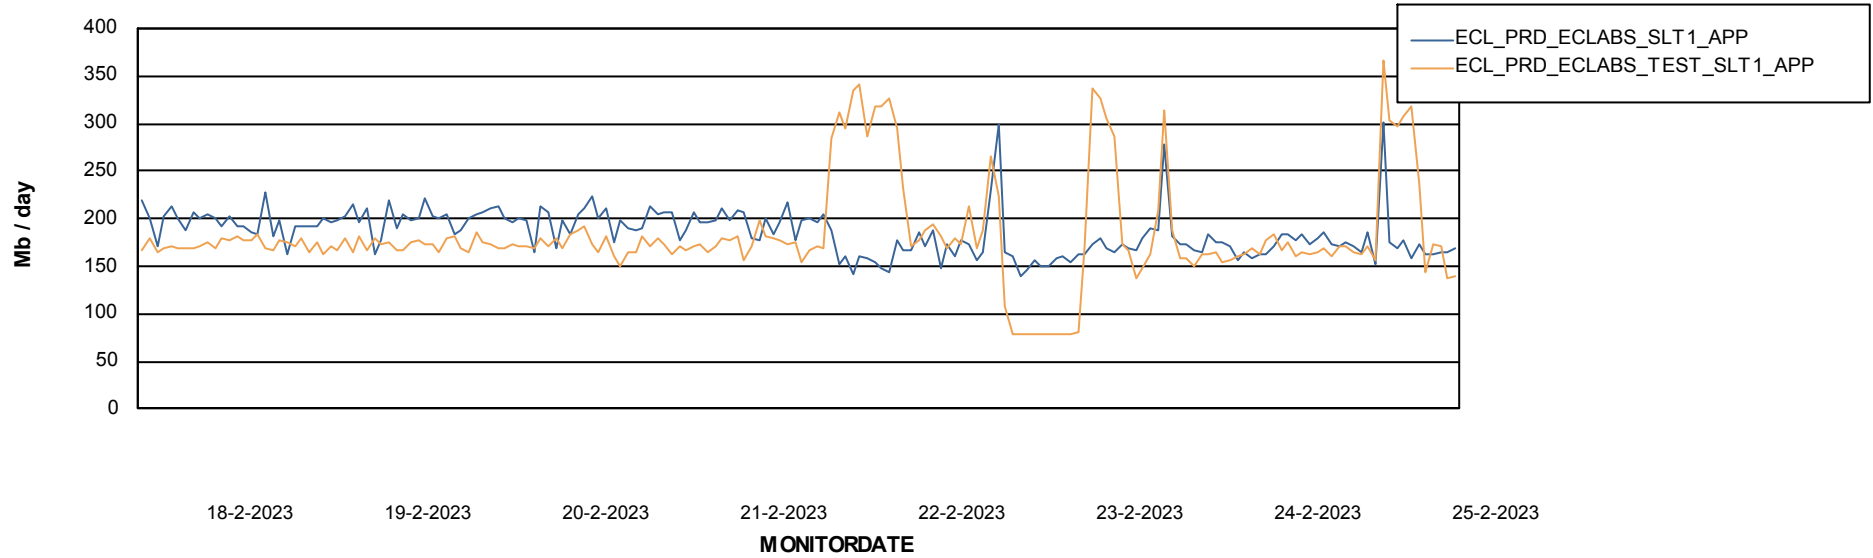

ABSSolute Application Server Services

Avg memory used per ABS Server Service