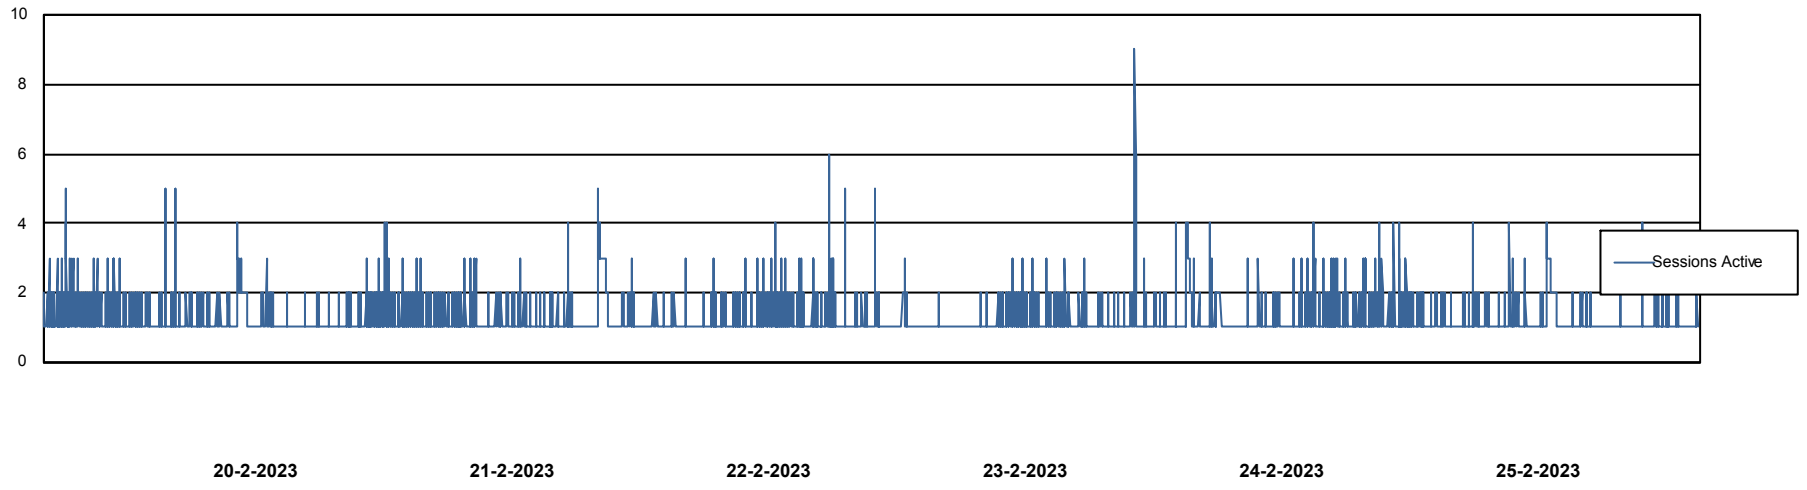

Weekly SLA Customer Report

Customer ECL_Production
Database ID 156

Harddisk Usage ECL_PRD_ECLABS-WEB

	Free disk space on C: (%)	Total disk space on C: (Gb)	Used disk space on C: (Gb)
25-2-2023	71	99	29
24-2-2023	71	99	29
23-2-2023	71	99	29
22-2-2023	71	99	29
21-2-2023	73	99	27
20-2-2023	74	99	26
19-2-2023	74	99	26

Weekly SLA Customer Report

Customer ECL_Production
Database ID 156

Database Performance ECL_PRD_ECLABS_DB_Production

Weekly SLA Customer Report

Customer ECL_Production
Database ID 156

Database Performance ECL_TEST_ECLABS-TEST_DB_STB (ECL_Standby DB)