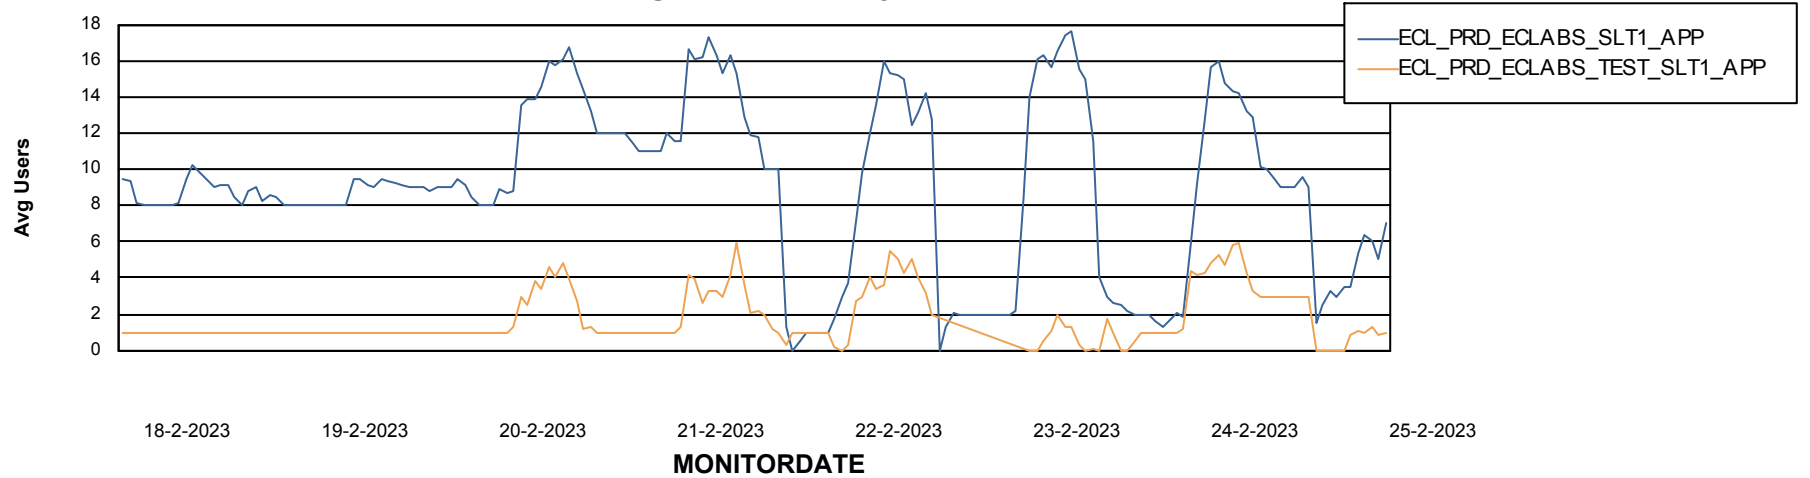

Avg users per day per ABS server