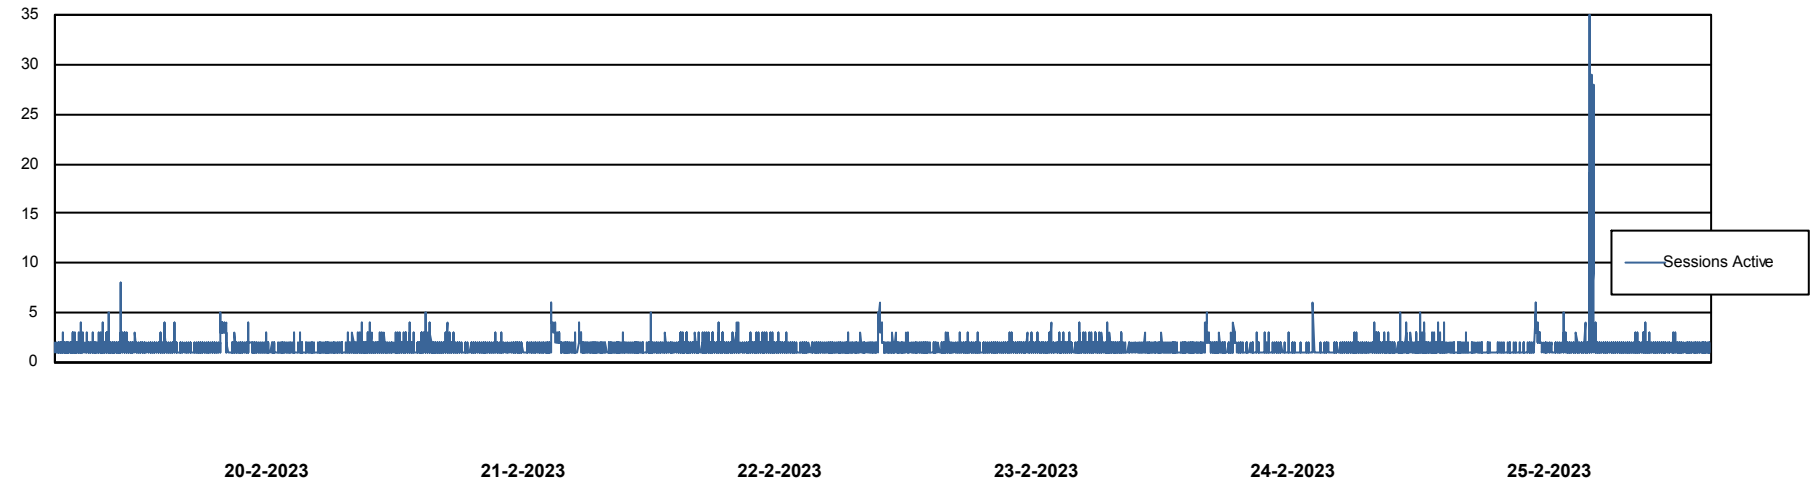

Database Performance CLODB_PRD_CLO-ORA01