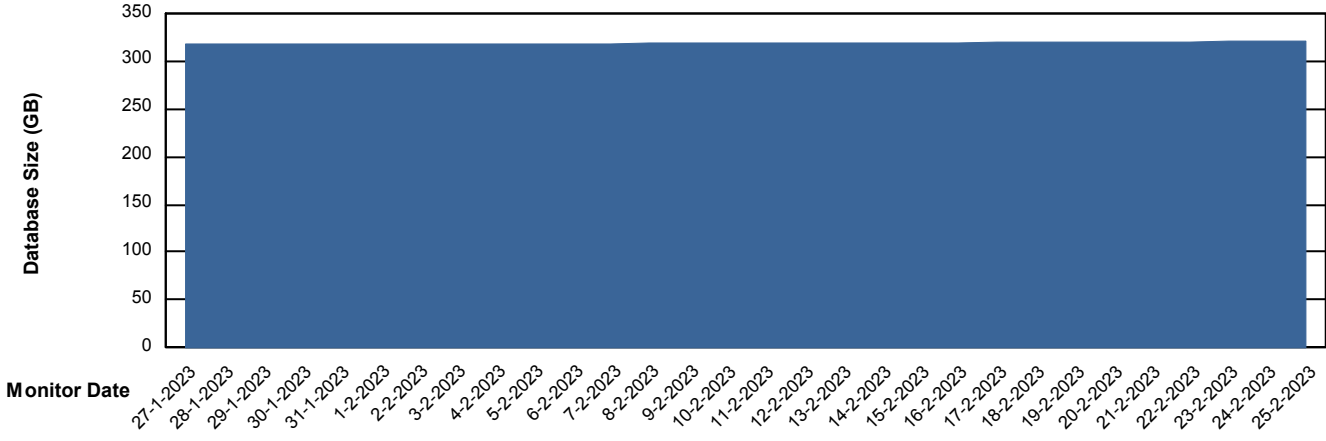

DATABASE SIZE CLODB_PRD_CLO-ORA01

Database growth over last month