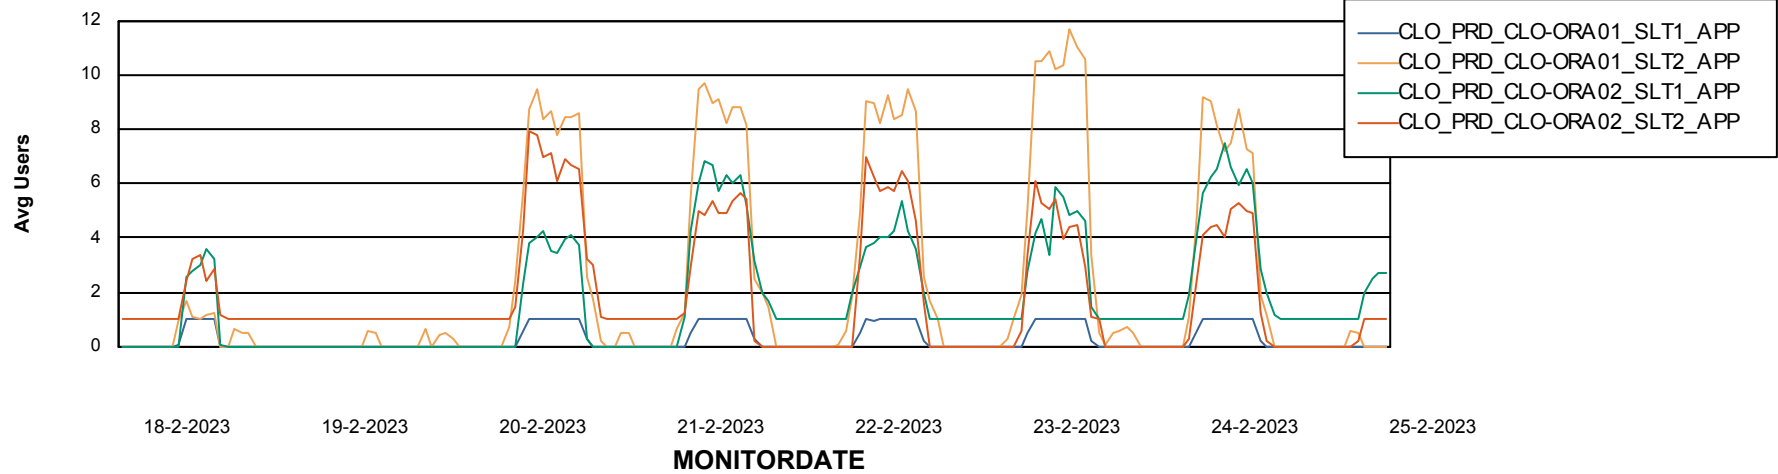

Avg users per day per ABS server