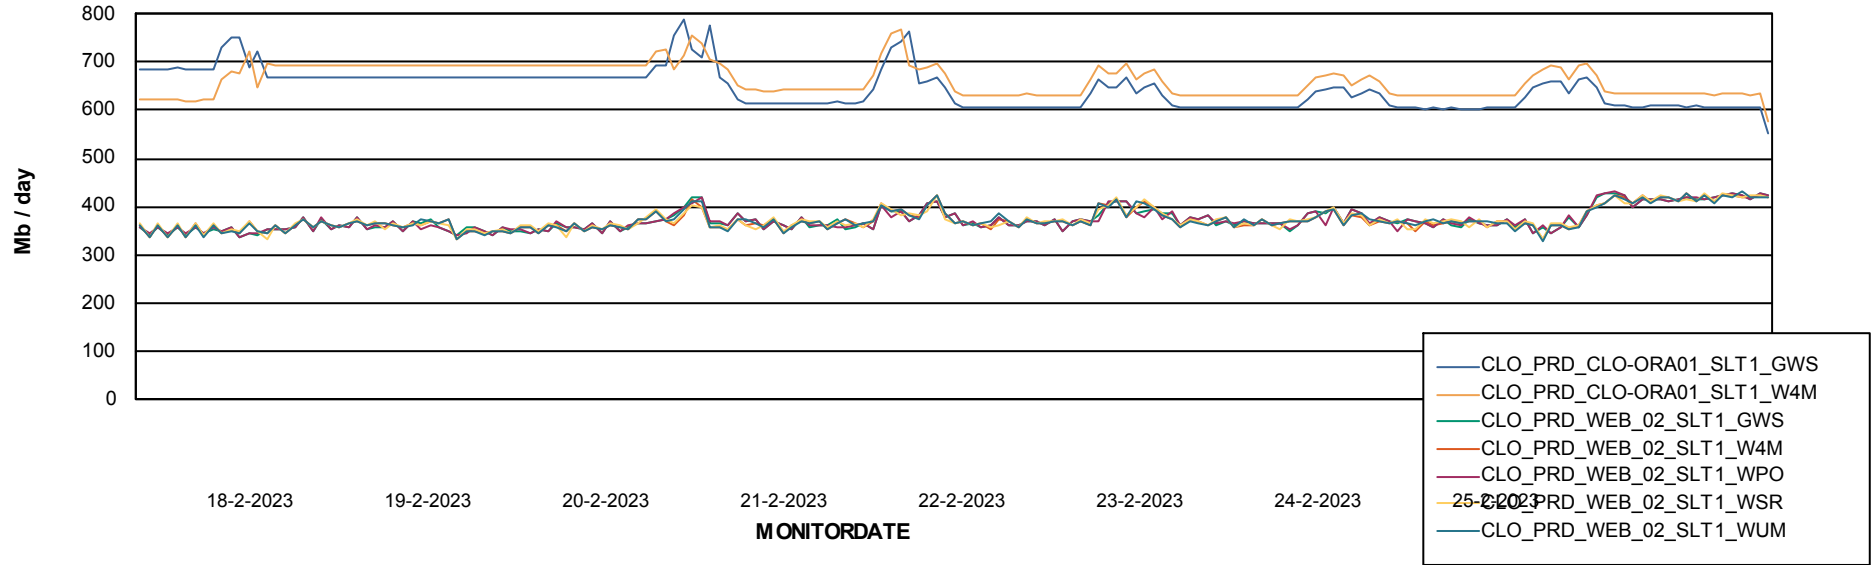

ABSSolute Web Component Services

Avg memory used per ABS Web component