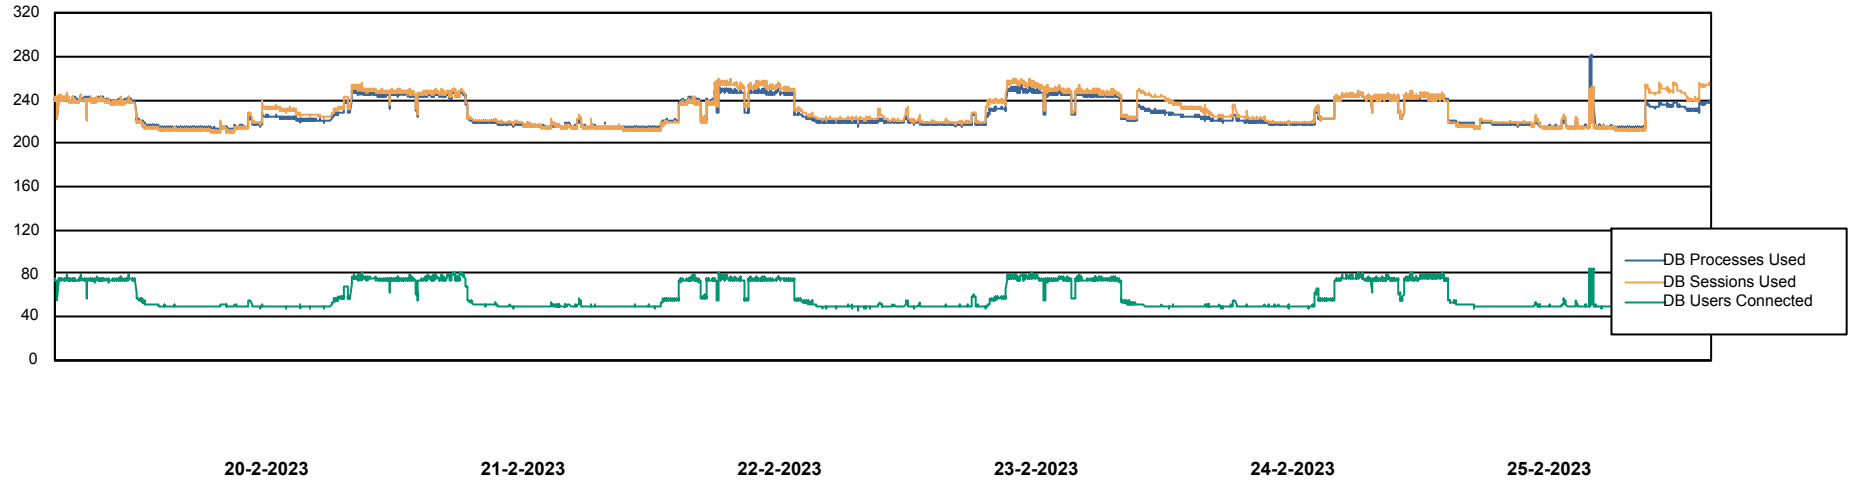

Database Performance CLODB_PRD_CLO-ORA01