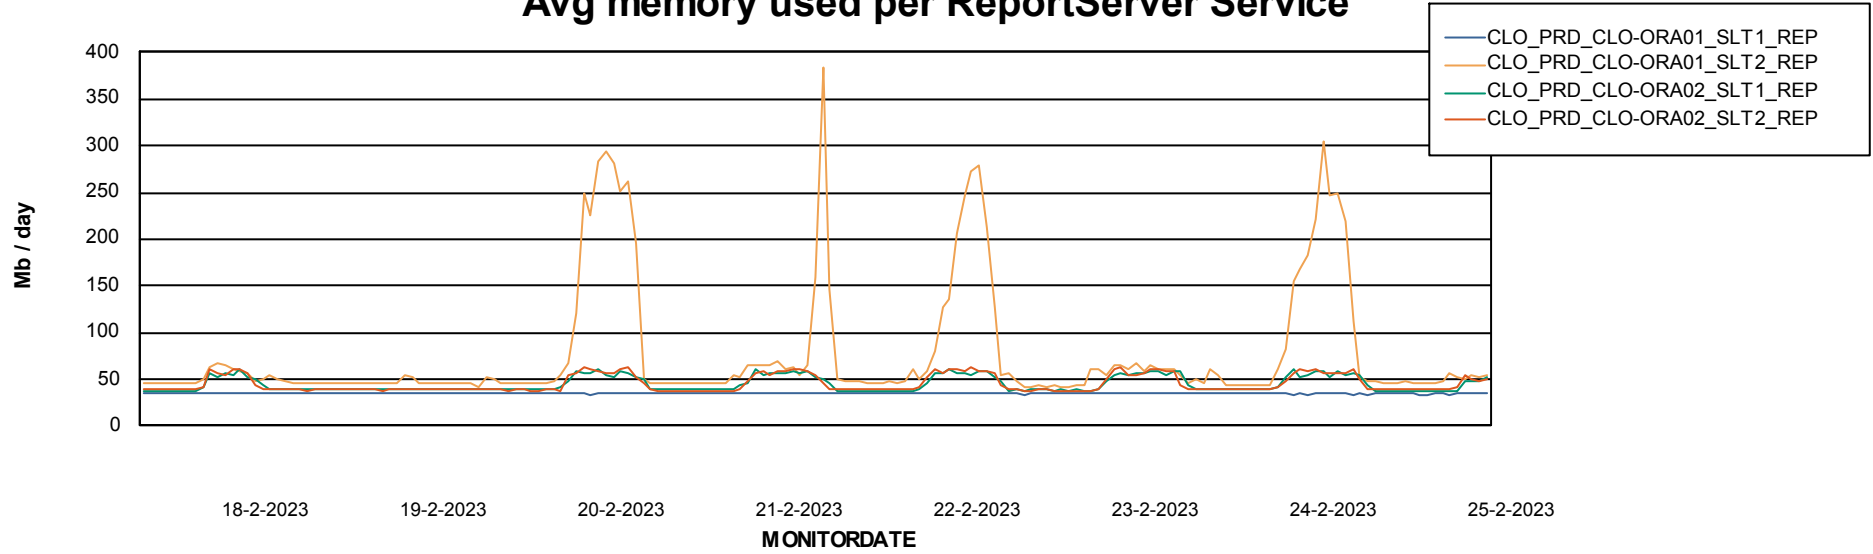

ABSSolute Application ReportServer Services

Avg memory used per ReportServer Service