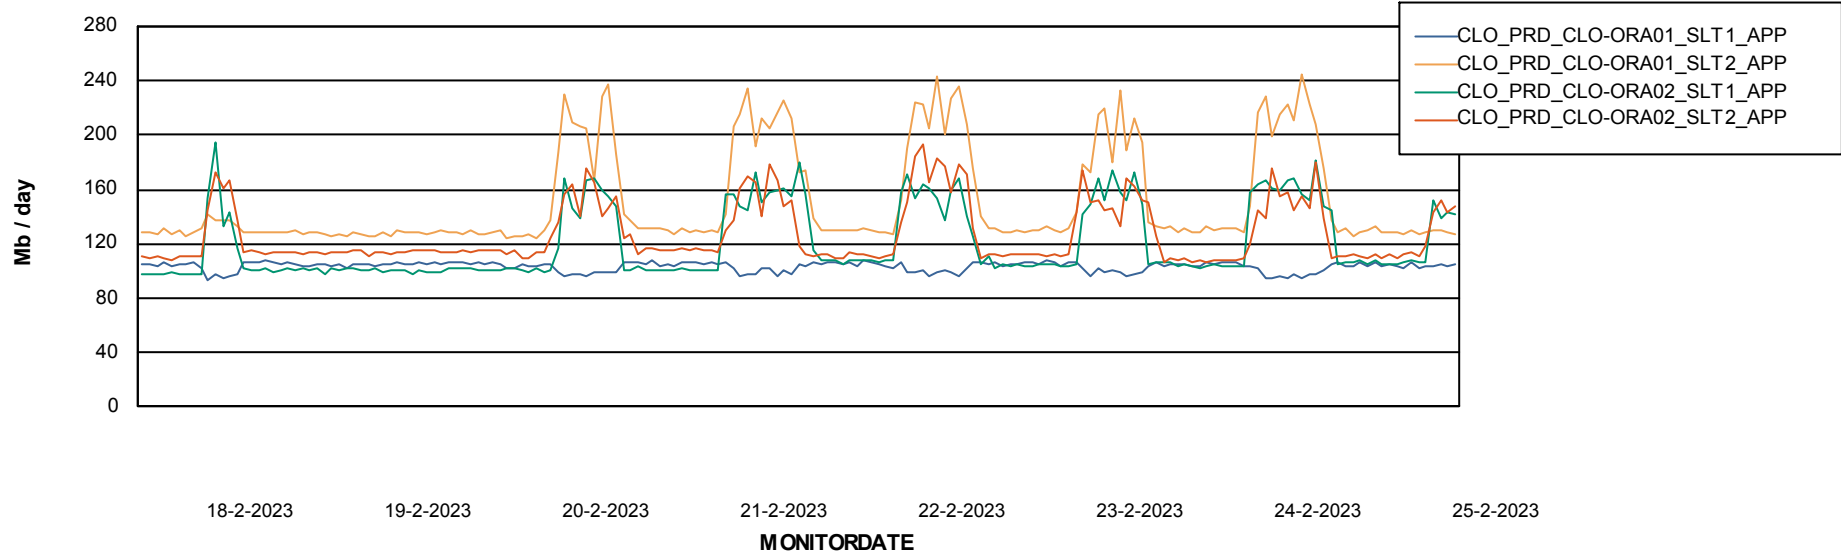

ABSSolute Application Server Services

Avg memory used per ABS Server Service