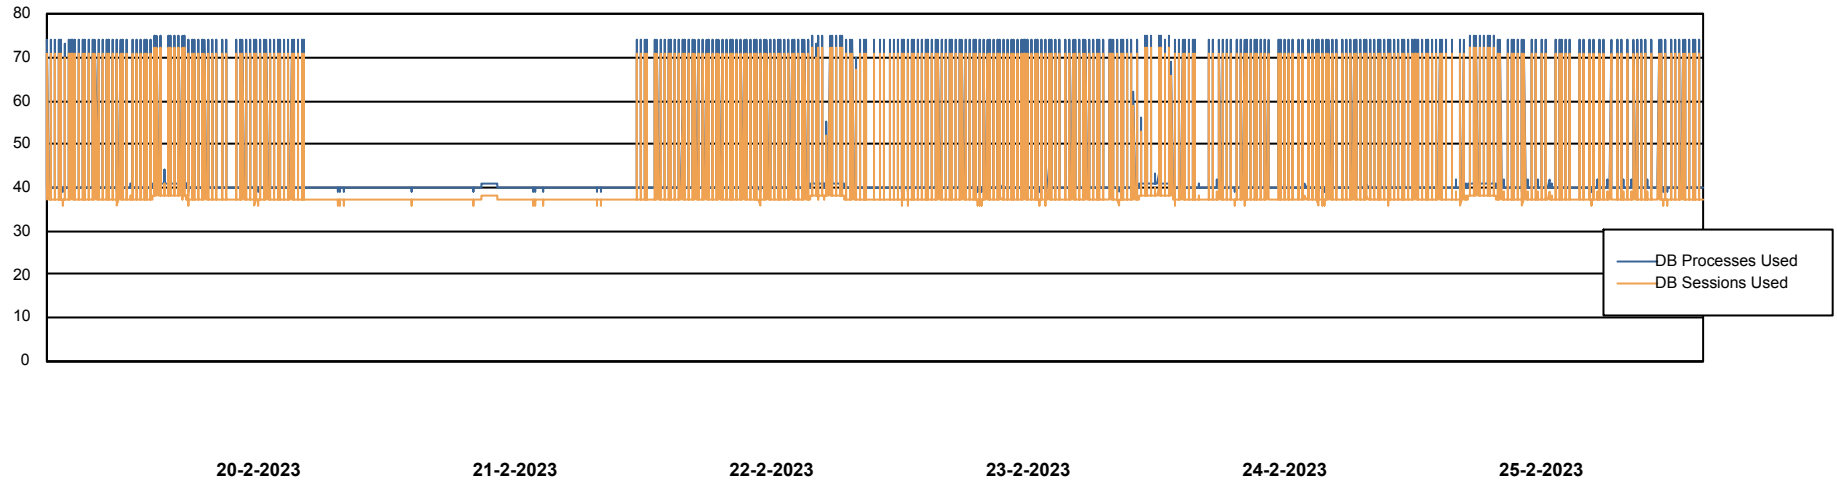

Database Performance CLODB_STANDBY_CLO-ORA02

DB Processes Max 1,000