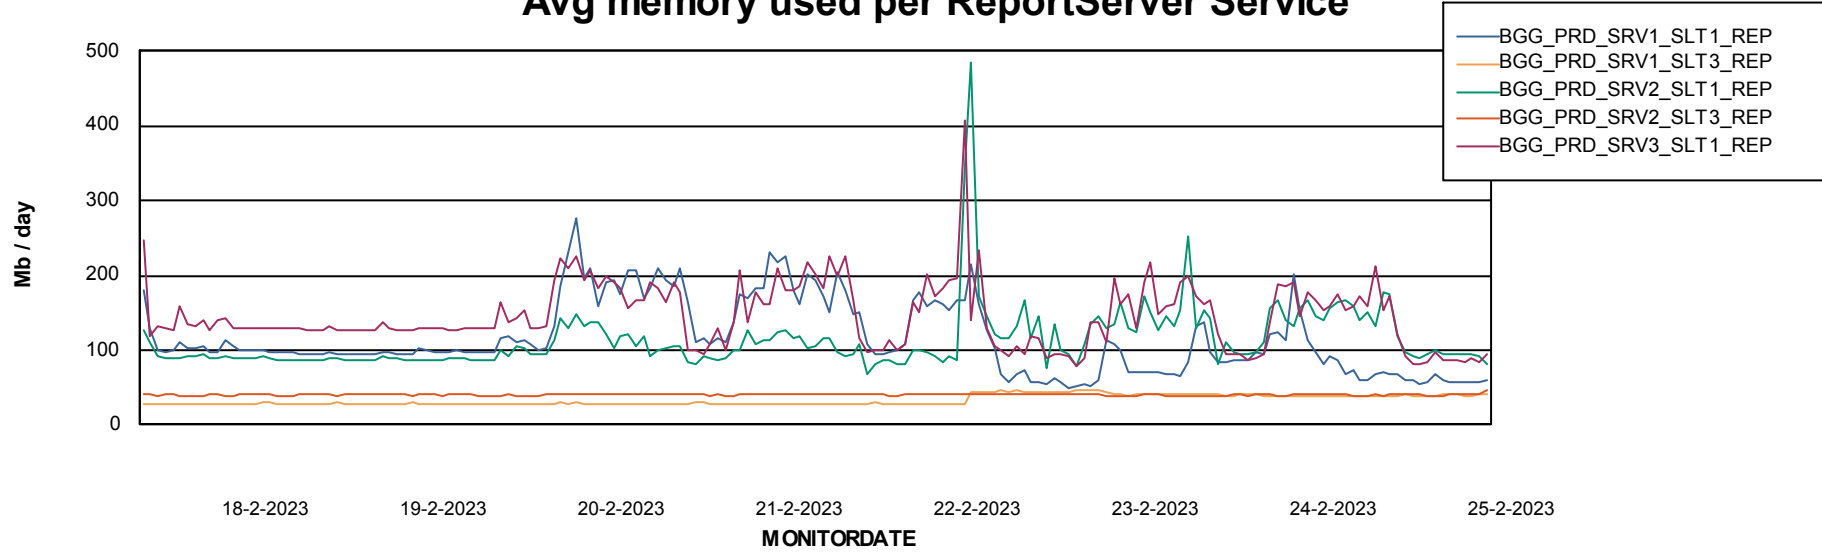

Avg memory used per ABS Server Service

Avg users per day per ABS server

Weekly SLA Customer Report

Customer BGG_Production
Database ID 58

ABSSolute Application ReportServer Services

Avg memory used per ReportServer Service