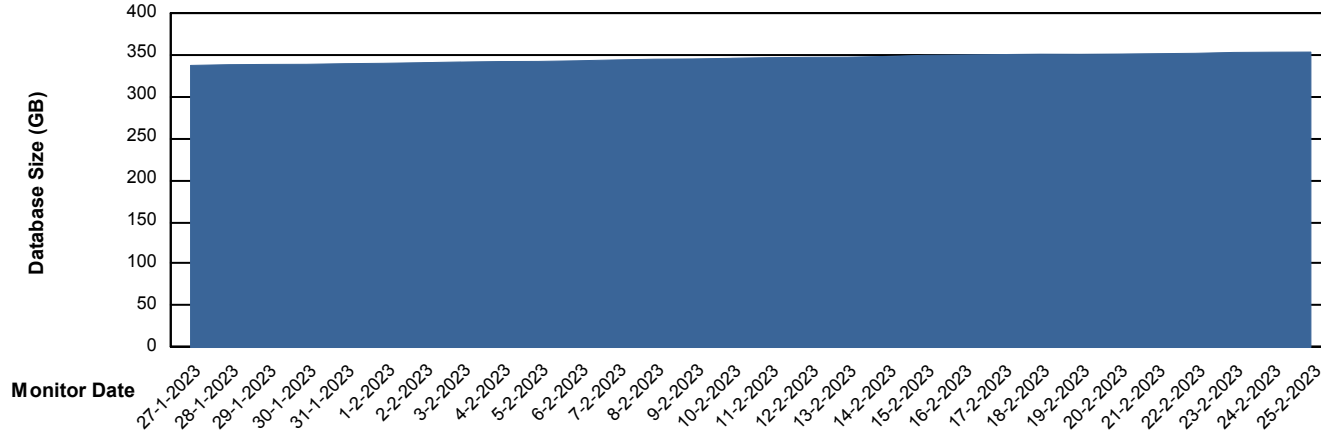

DB Processes Max 300
DB Sessions Max 472

Weekly SLA Customer Report

Customer BGG_Production
Database ID 58

Database Performance BGGDB_Standby

DB Processes Max 300
DB Sessions Max 474

Weekly SLA Customer Report

Customer BGG_Production
Database ID 58

DATABASE SIZE BGGDB_BI

Database growth over last month

DATABASE SIZE BGGDB_Production

Database growth over last month

Weekly SLA Customer Report

Customer BGG_Production
 Database ID 58