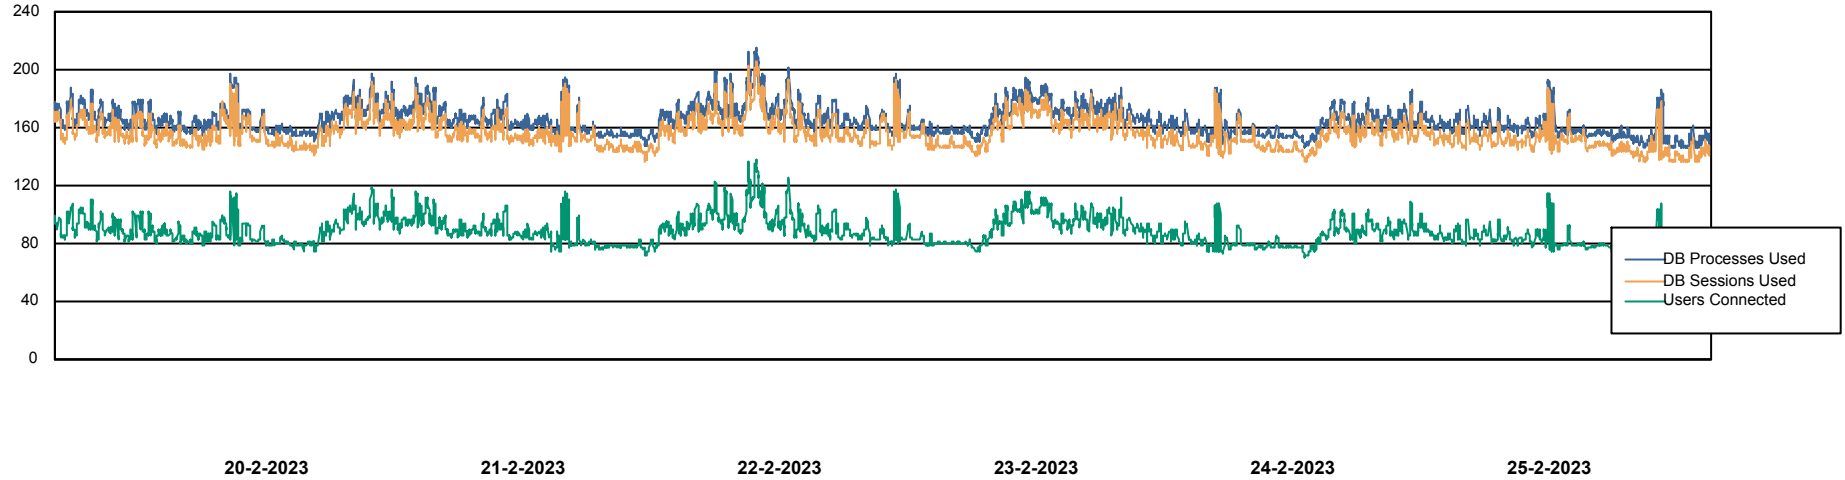

Database Performance BGGDB_Production

DB Processes Max 300
DB Sessions Max 472