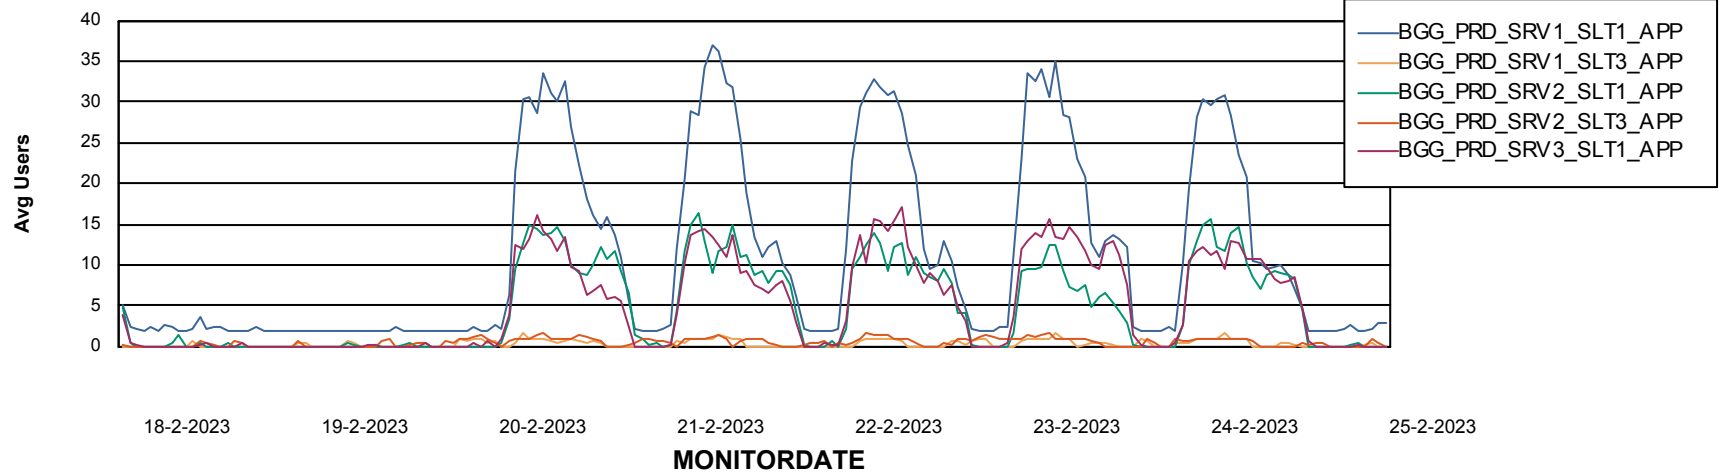

Avg users per day per ABS server