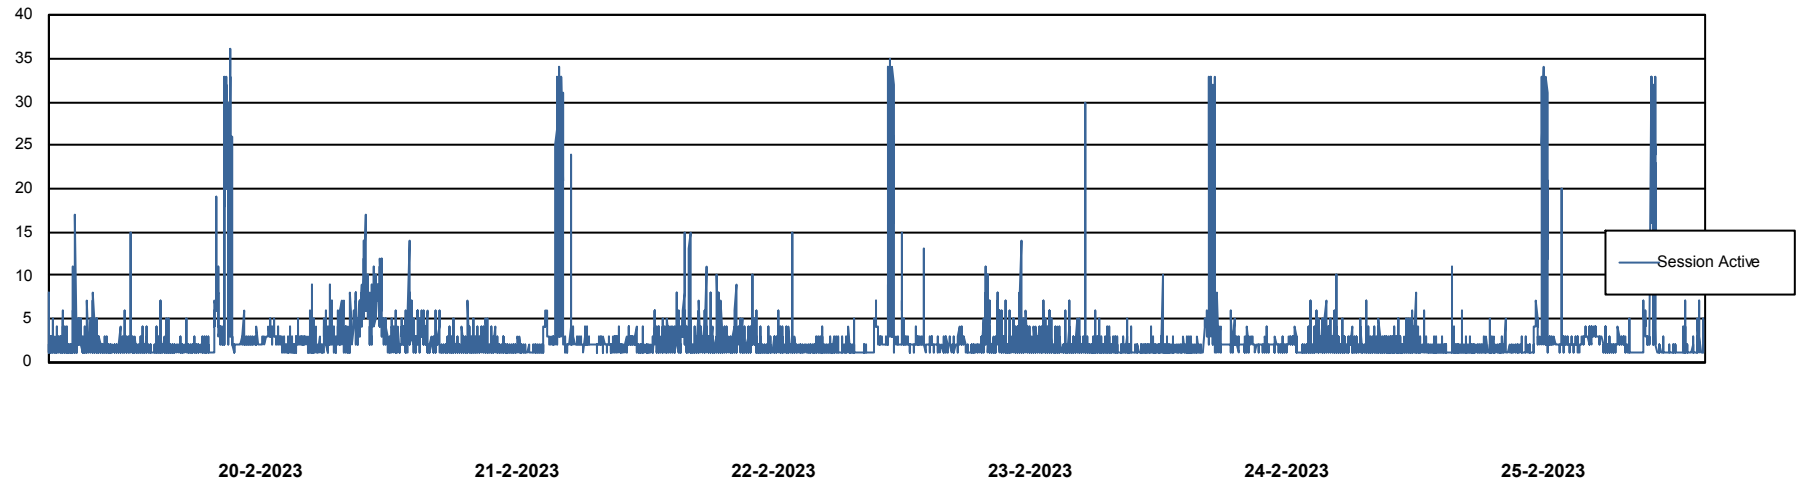

Database Performance BGGDB_Production

DB Processes Max 300
DB Sessions Max 472