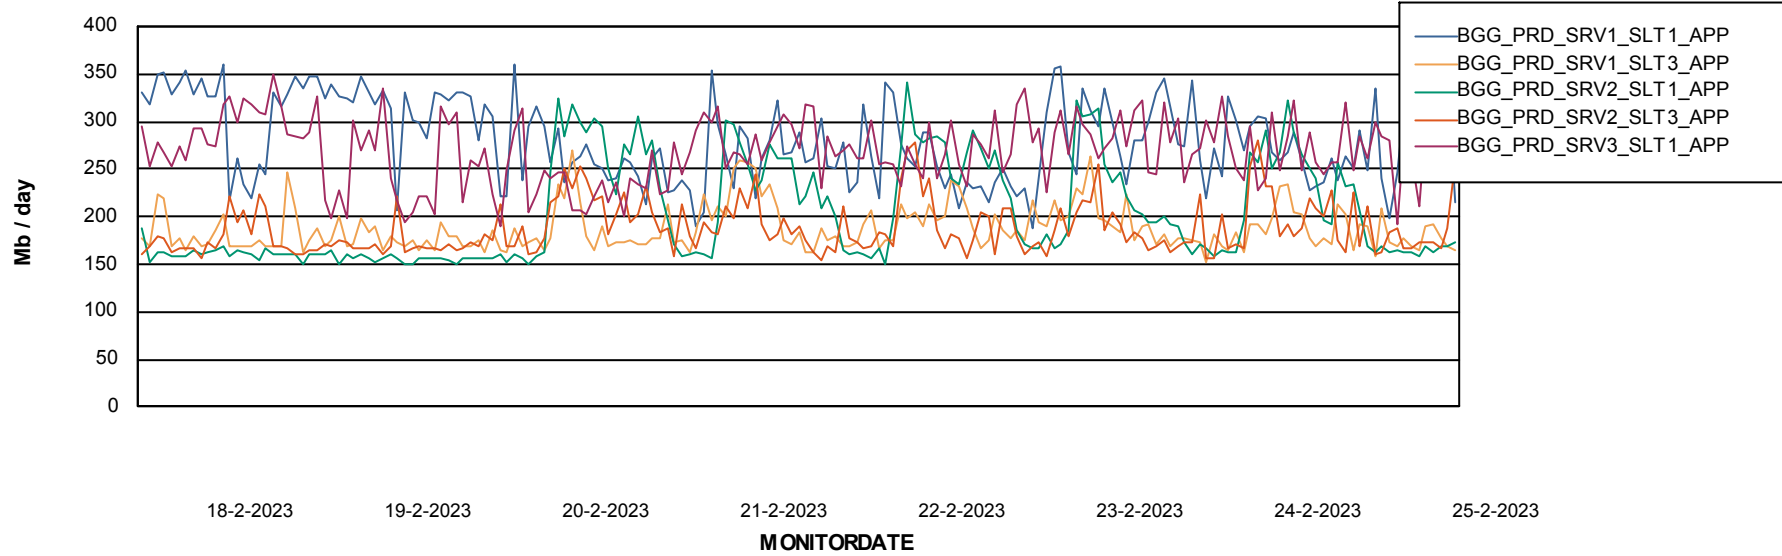

ABSSolute Application Server Services

Avg memory used per ABS Server Service