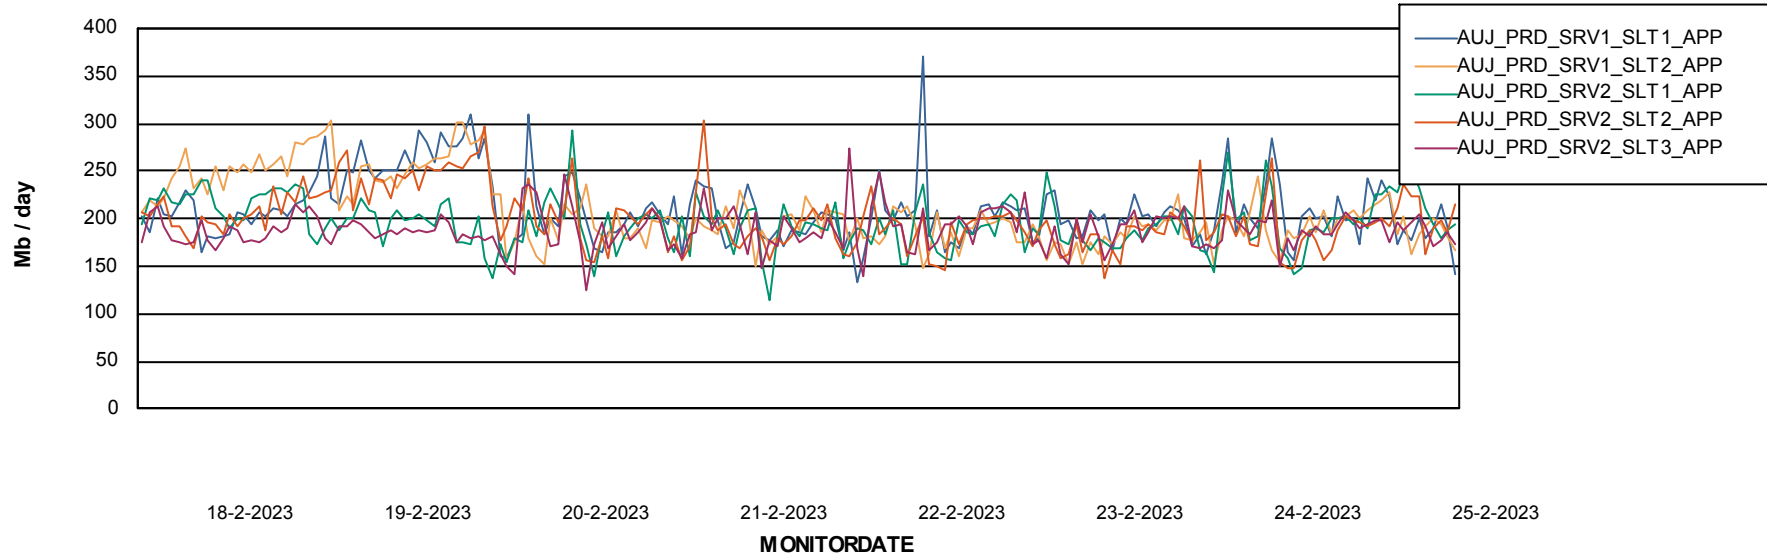

ABSSolute Application Server Services

Avg memory used per ABS Server Service