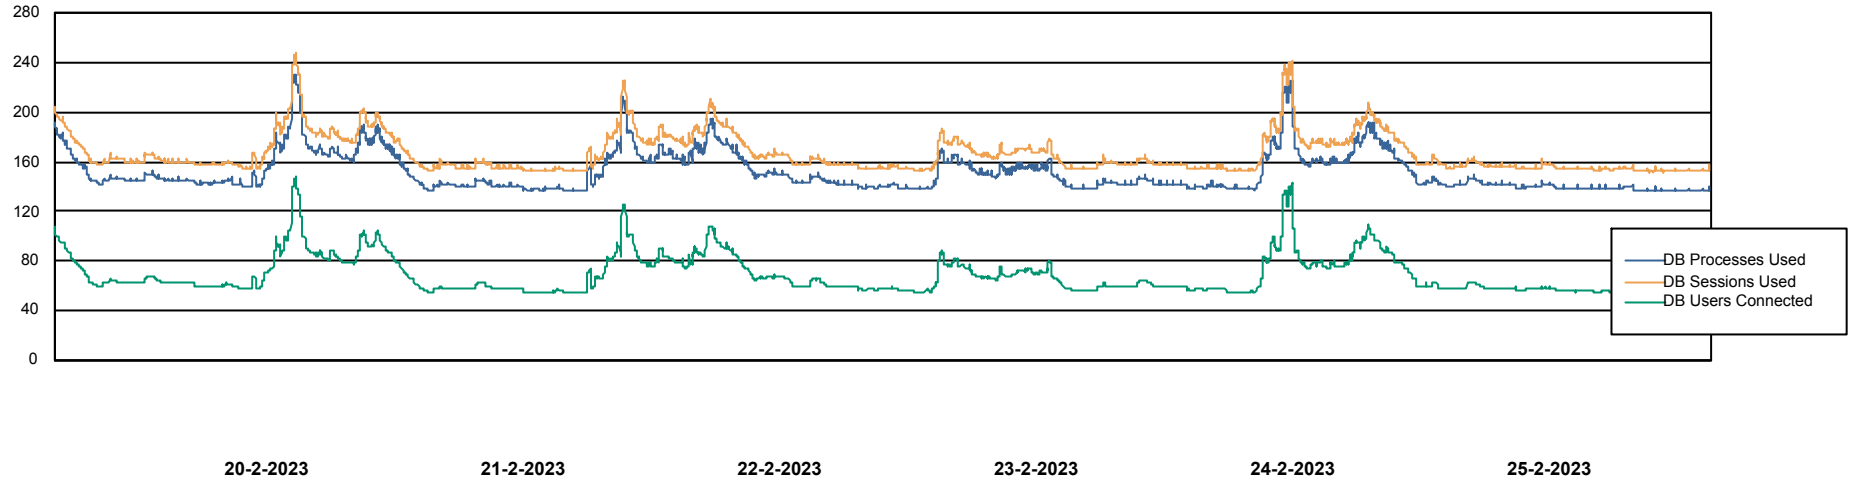

Weekly SLA Customer Report

Customer AUJ Production
Database ID 41

Database Performance AUJ Prod. BI DB (PABSBI1 server)

Weekly SLA Customer Report

Customer AUJ Production
Database ID 41

Database Performance AUJ_DB1_Primary