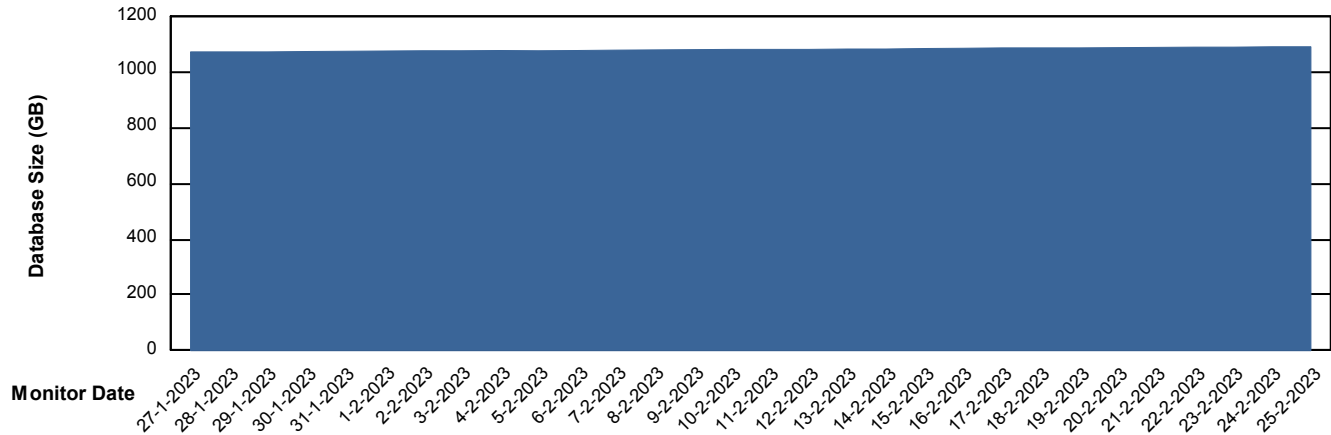

Weekly SLA Customer Report

Customer AUJ Production
Database ID 41

DATABASE SIZE AUJ Prod. BI DB (PABSBI1 server)

Database growth over last month

DATABASE SIZE AUJ_DB1_Primary

Database growth over last month