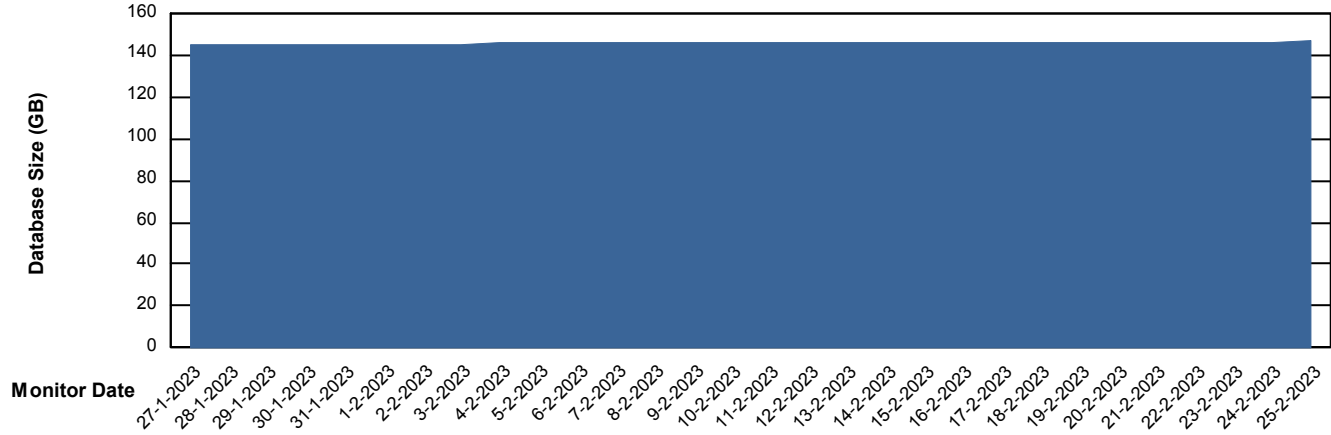

DATABASE SIZE AUJ Prod. BI DB (PABSBI1 server)

Database growth over last month