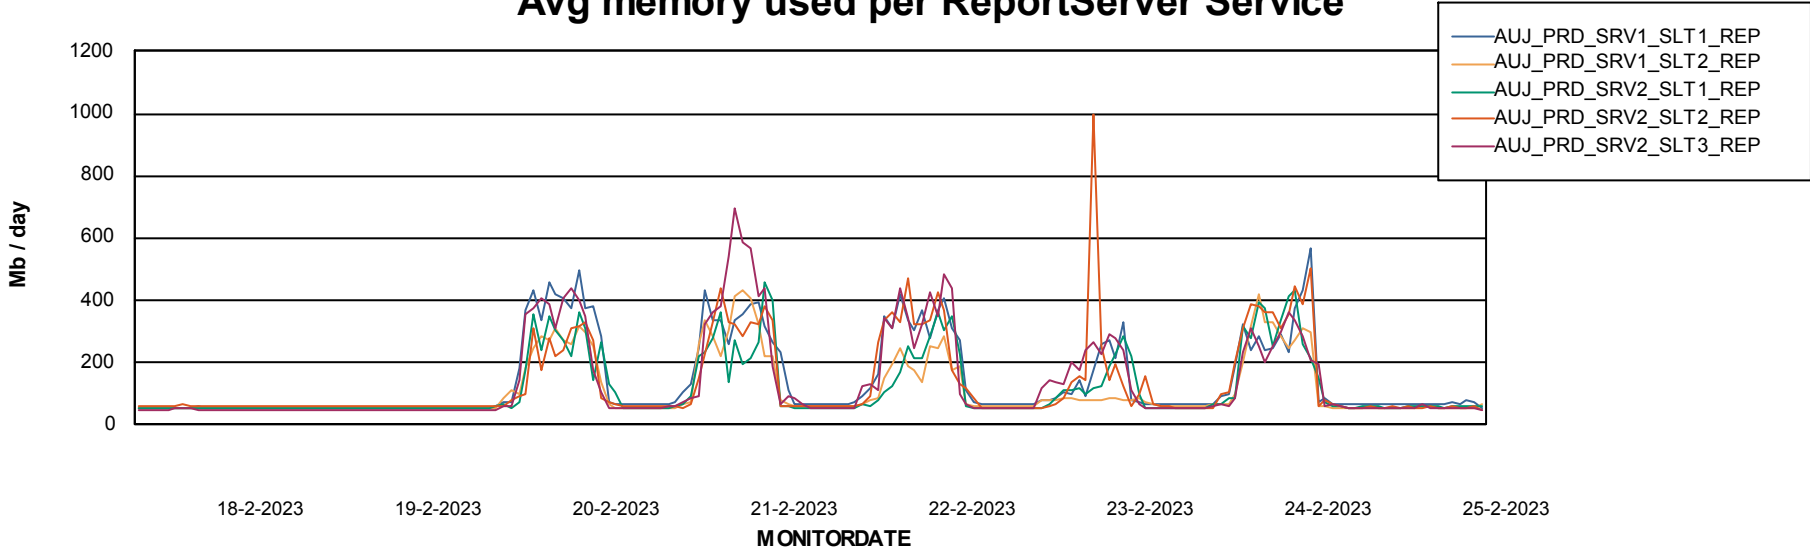

ABSSolute Application ReportServer Services

Avg memory used per ReportServer Service