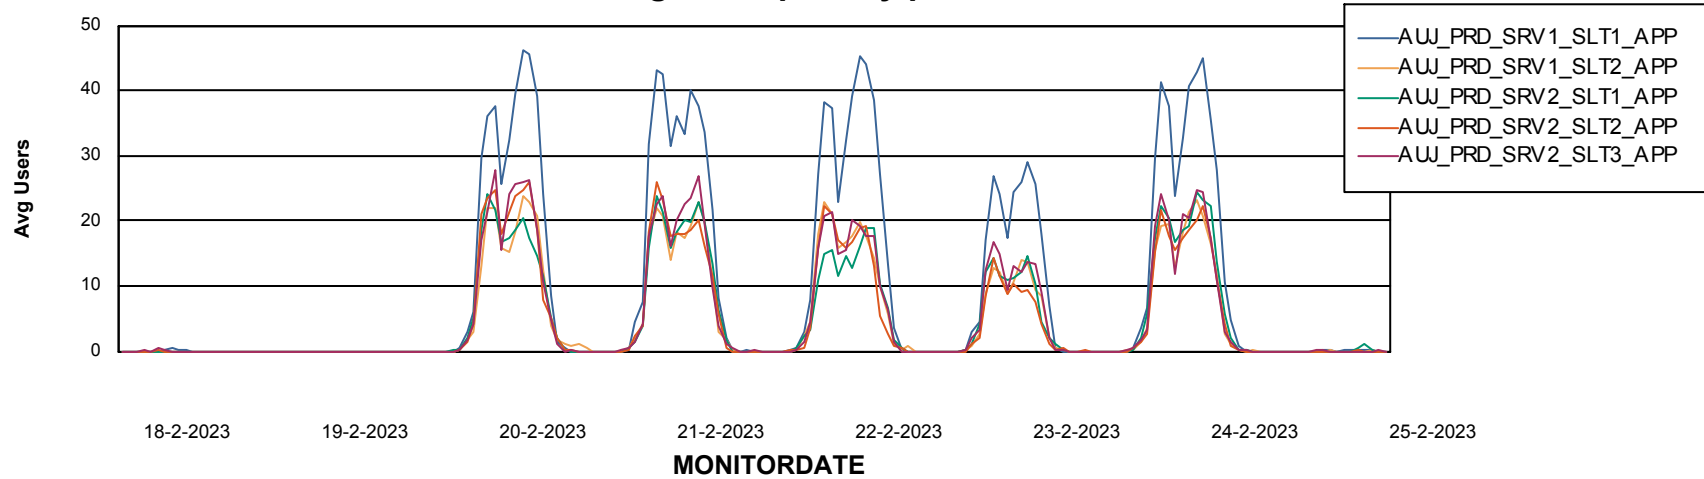

Weekly SLA Customer Report

Customer AUJ Production
Database ID 41

ABSSolute Application Server Services

Avg memory used per ABS Server Service

Avg users per day per ABS server

Weekly SLA Customer Report

Customer AUJ Production
Database ID 41