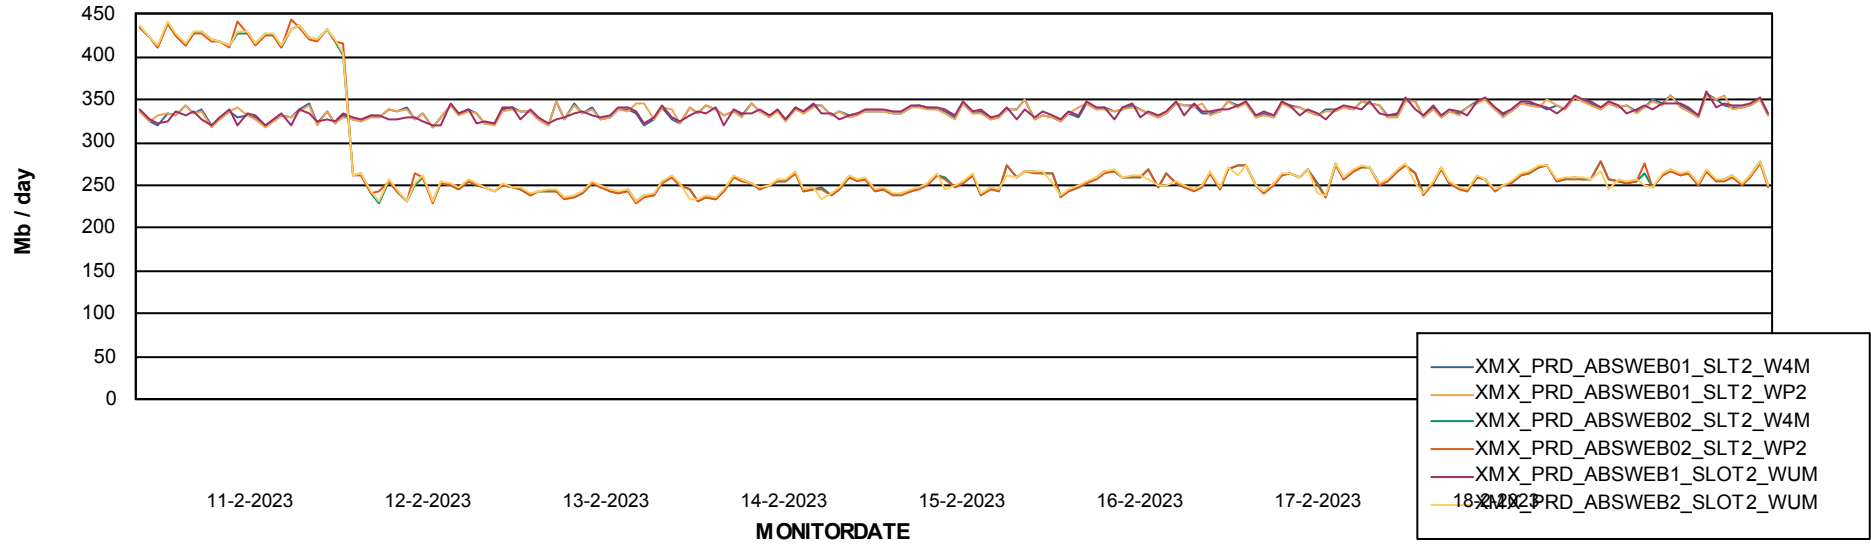

ABSSolute Web Component Services

Avg memory used per ABS Web component