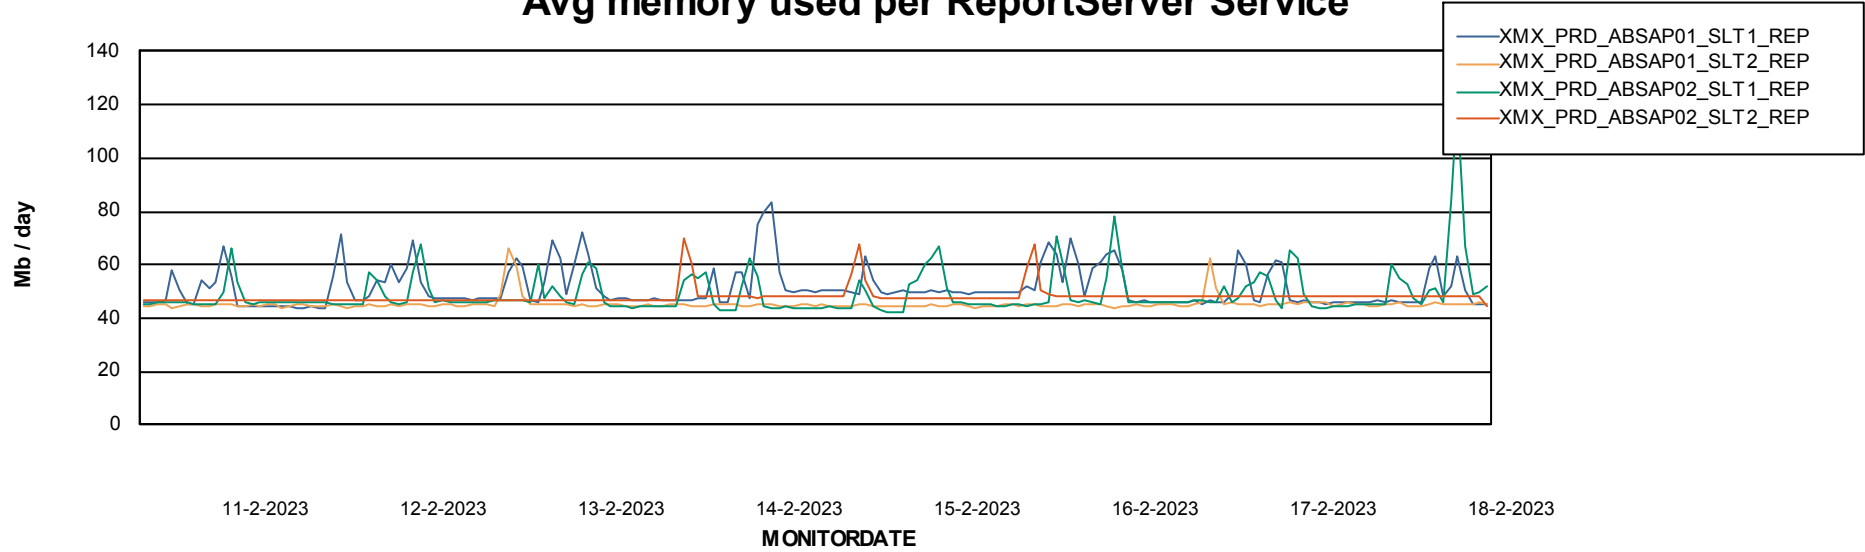

ABSSolute Application ReportServer Services

Avg memory used per ReportServer Service