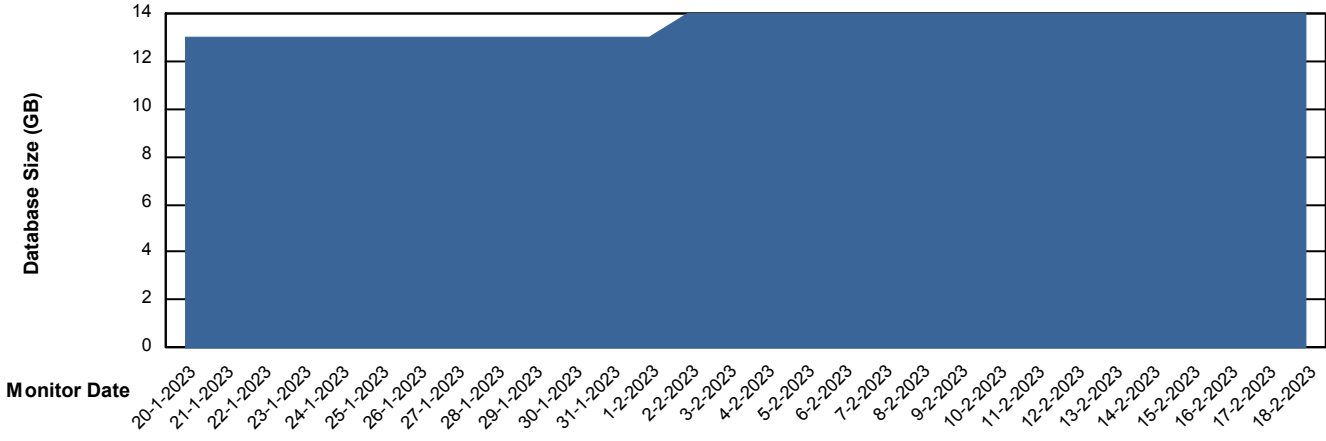

DATABASE SIZE XMX_PROD_ABSDB01_PRDB

Database growth over last month