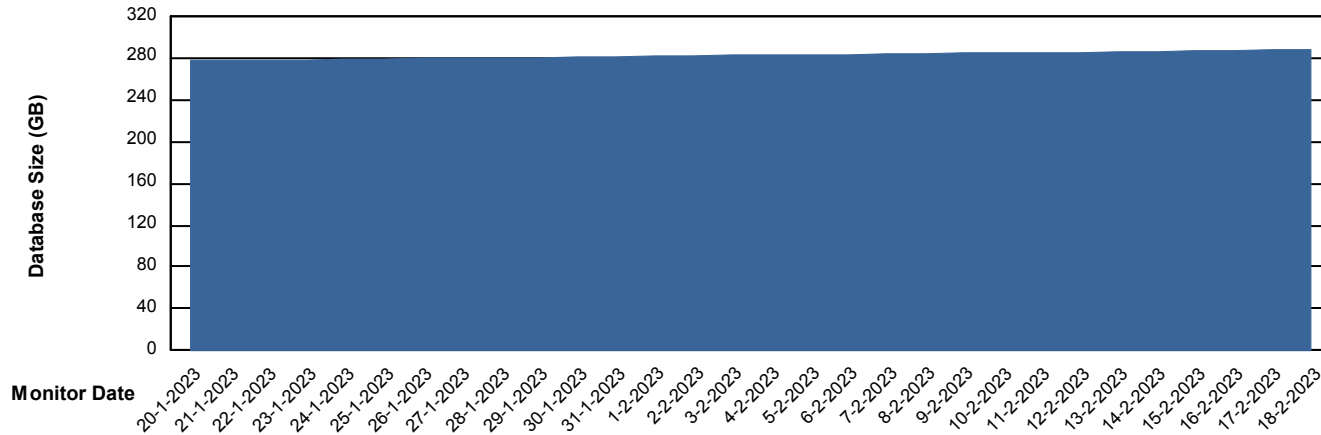

DATABASE SIZE VOSDB_Production

Database growth over last month