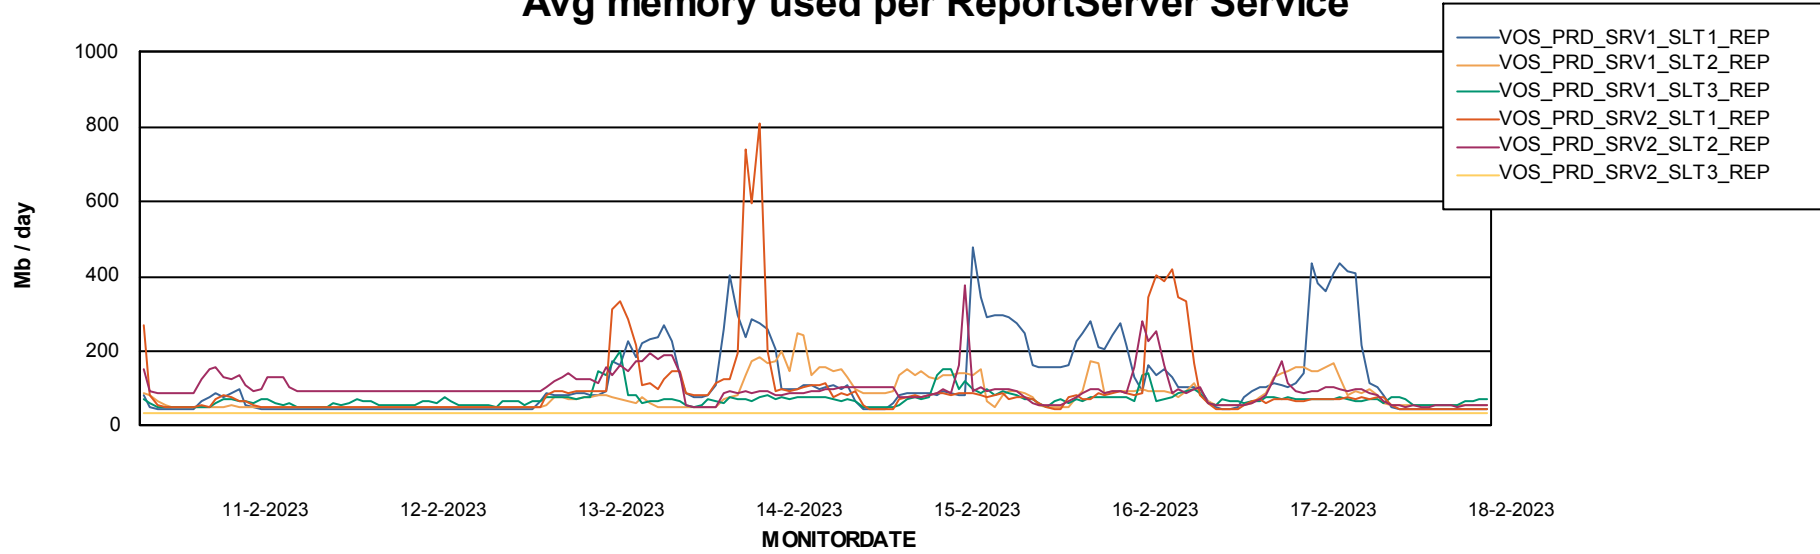

Avg users per day per ABS server

Weekly SLA Customer Report

Customer VOS_Production
Database ID 143

ABSSolute Application ReportServer Services

Avg memory used per ReportServer Service

Weekly SLA Customer Report