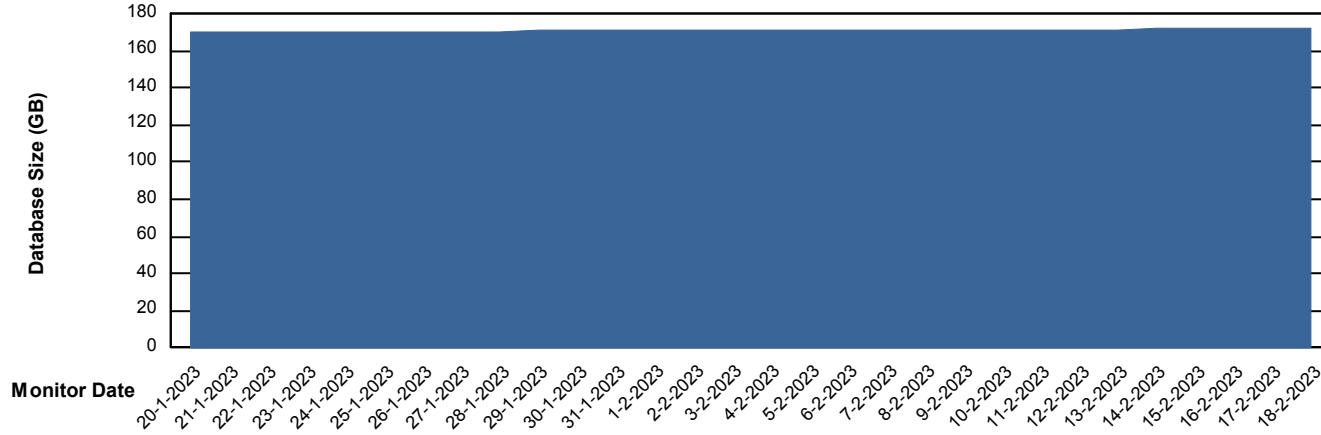

Customer VOS_Production
Database ID 143

Database Performance VOSDB_Standby

DB Processes Max 1,000

Weekly SLA Customer Report

Customer VOS_Production
Database ID 143

DATABASE SIZE VOSDB_BI

Database growth over last month