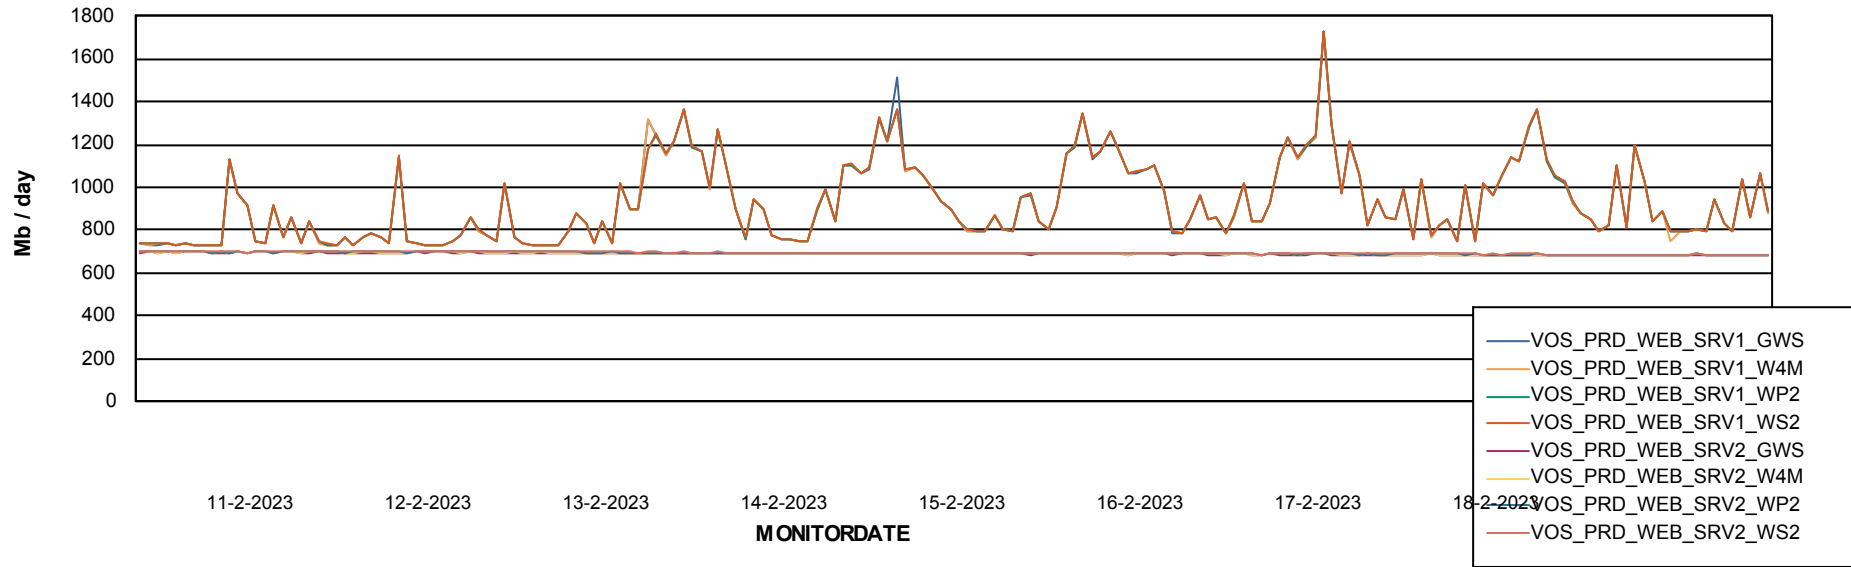

ABSSolute Web Component Services

Avg memory used per ABS Web component