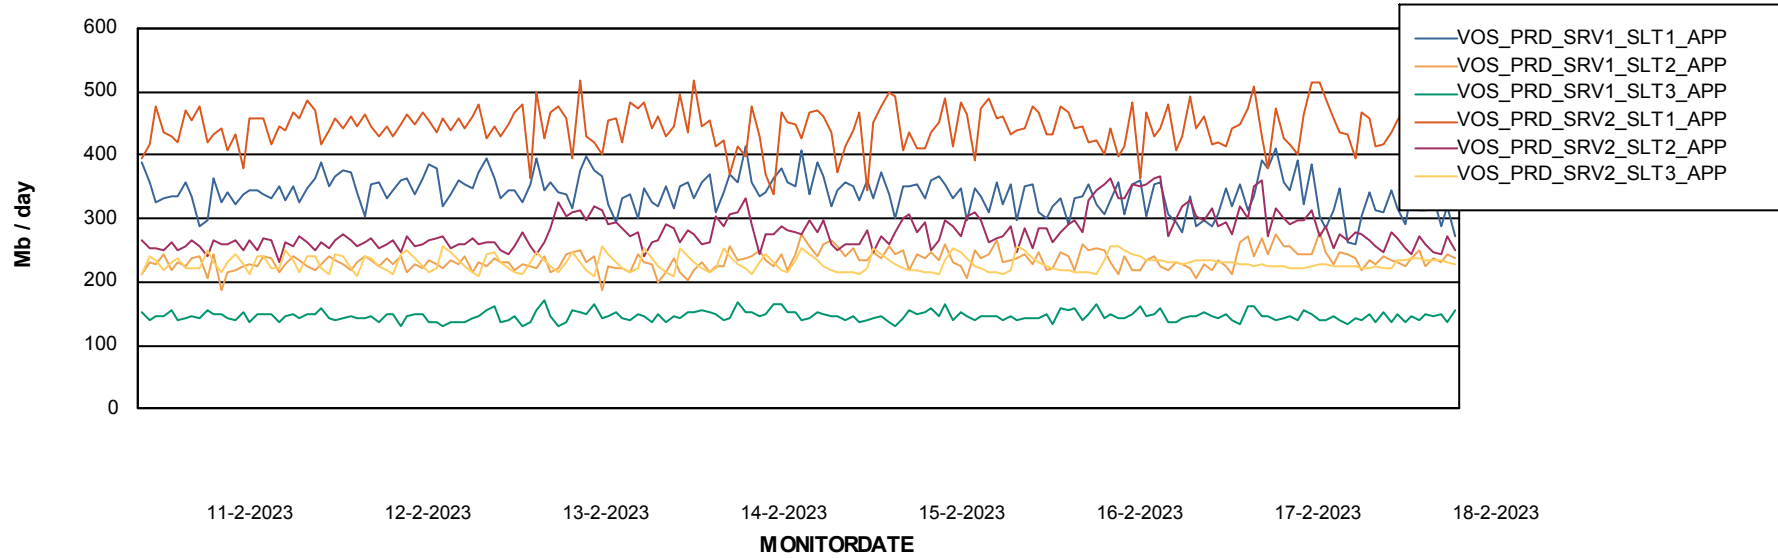

Standby Database Health VOS_Production

Recovery lag for last 7 days

Weekly SLA Customer Report

Customer VOS_Production
Database ID 143

ABSolute Application Server Services

Avg memory used per ABS Server Service