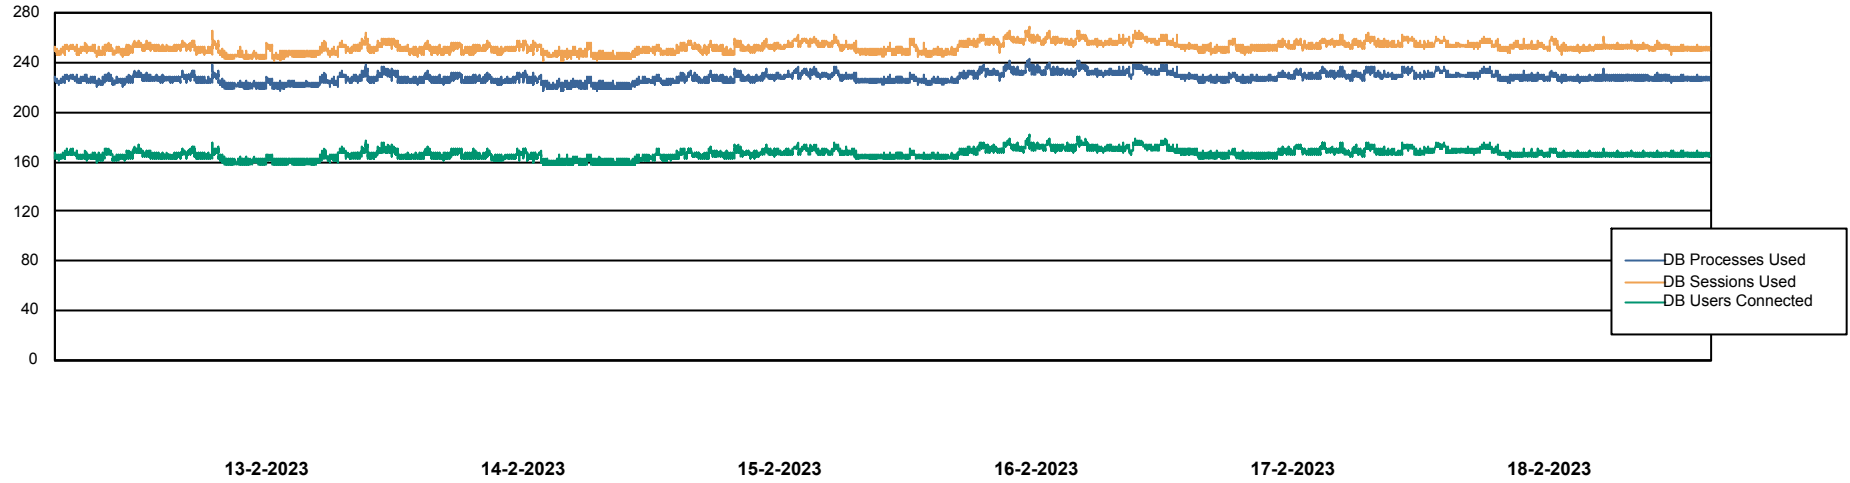

Weekly SLA Customer Report

Customer VOS_Production
Database ID 143

Database Performance VOSDB_BI

Weekly SLA Customer Report

Customer VOS_Production
Database ID 143

Database Performance VOSDB_Production

Weekly SLA Customer Report