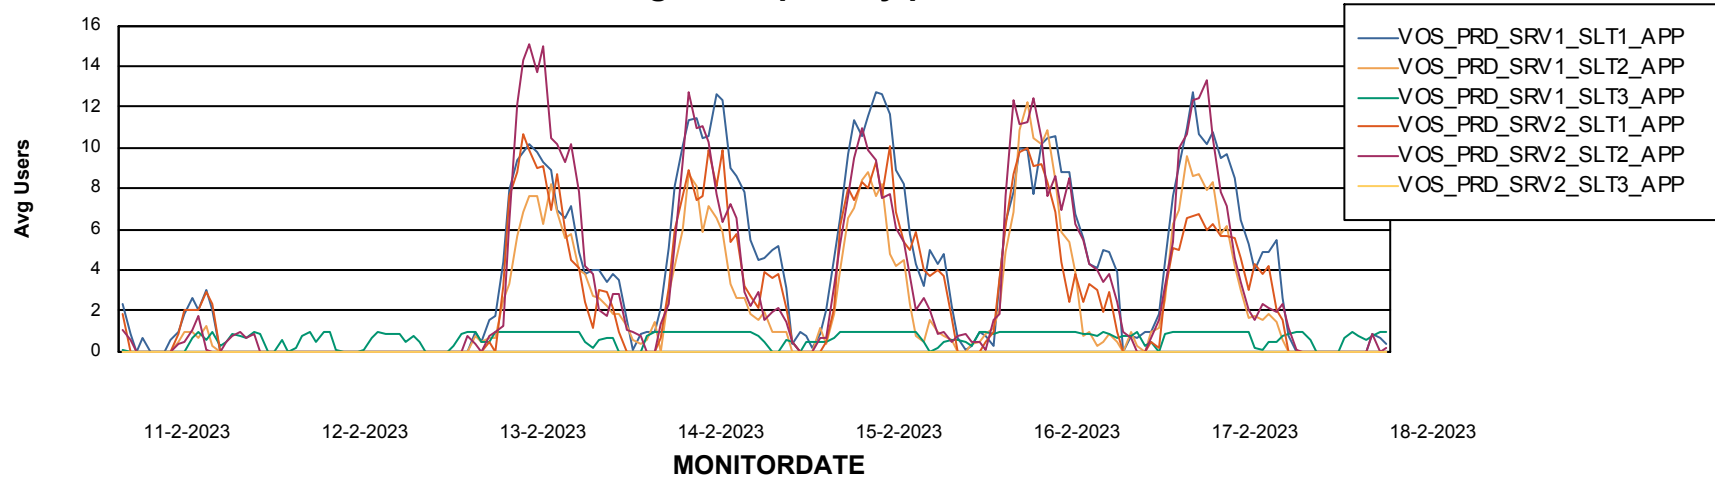

Avg users per day per ABS server