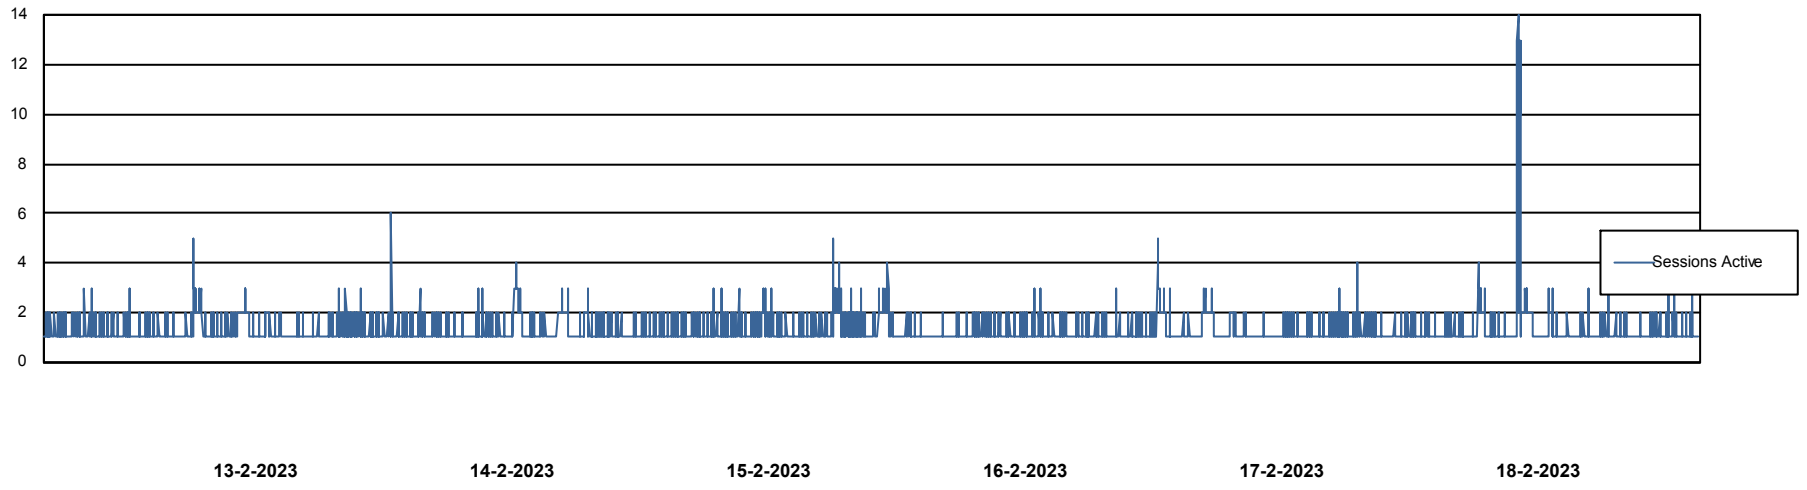

Database Performance STKDB_Production