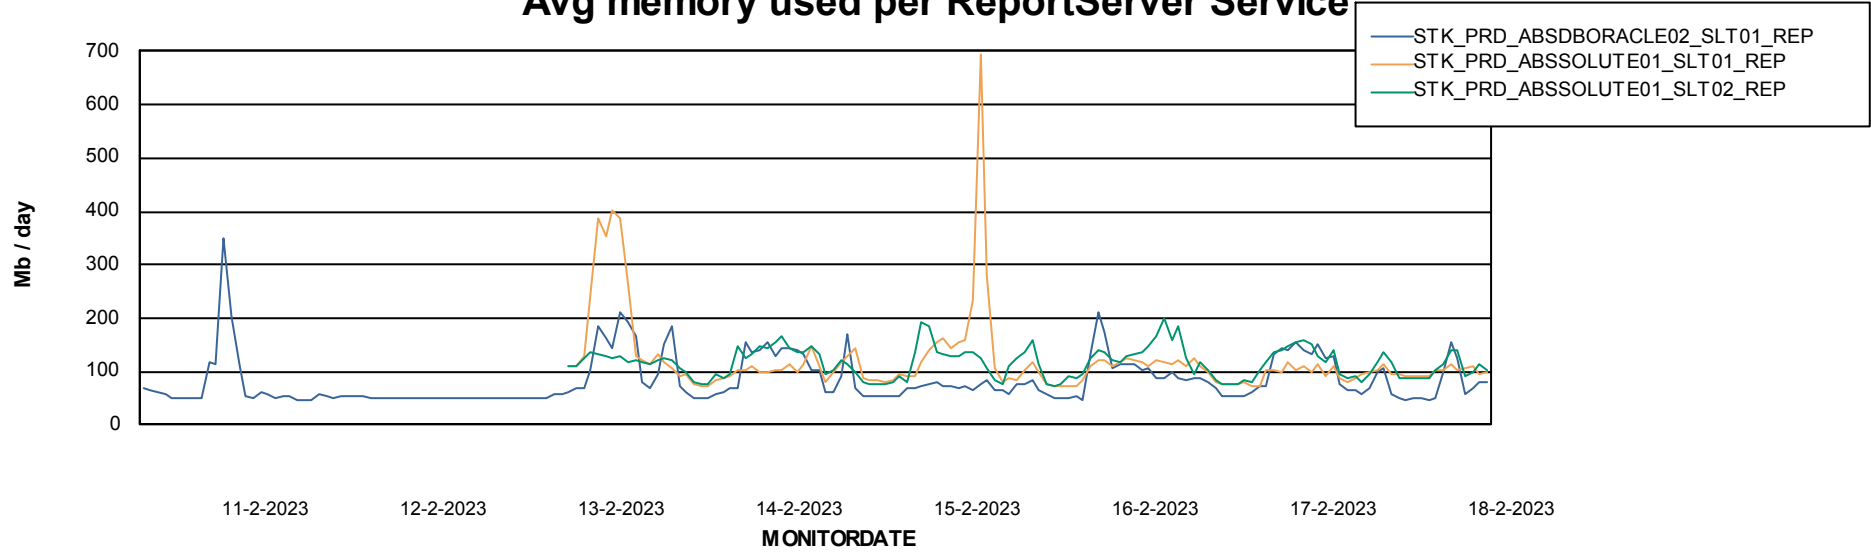

ABSSolute Application ReportServer Services

Avg memory used per ReportServer Service