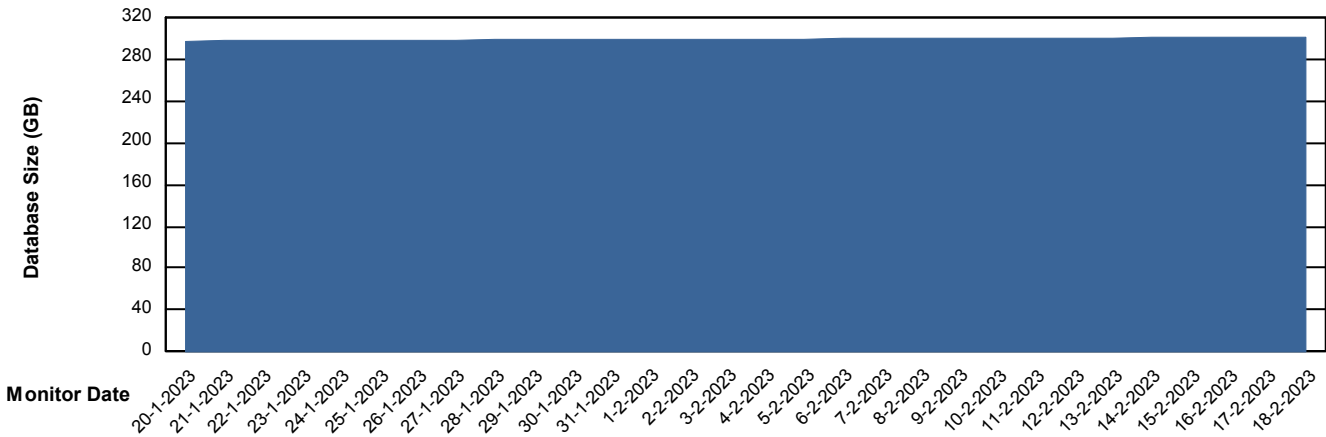

DATABASE SIZE STKDB_Production

Database growth over last month