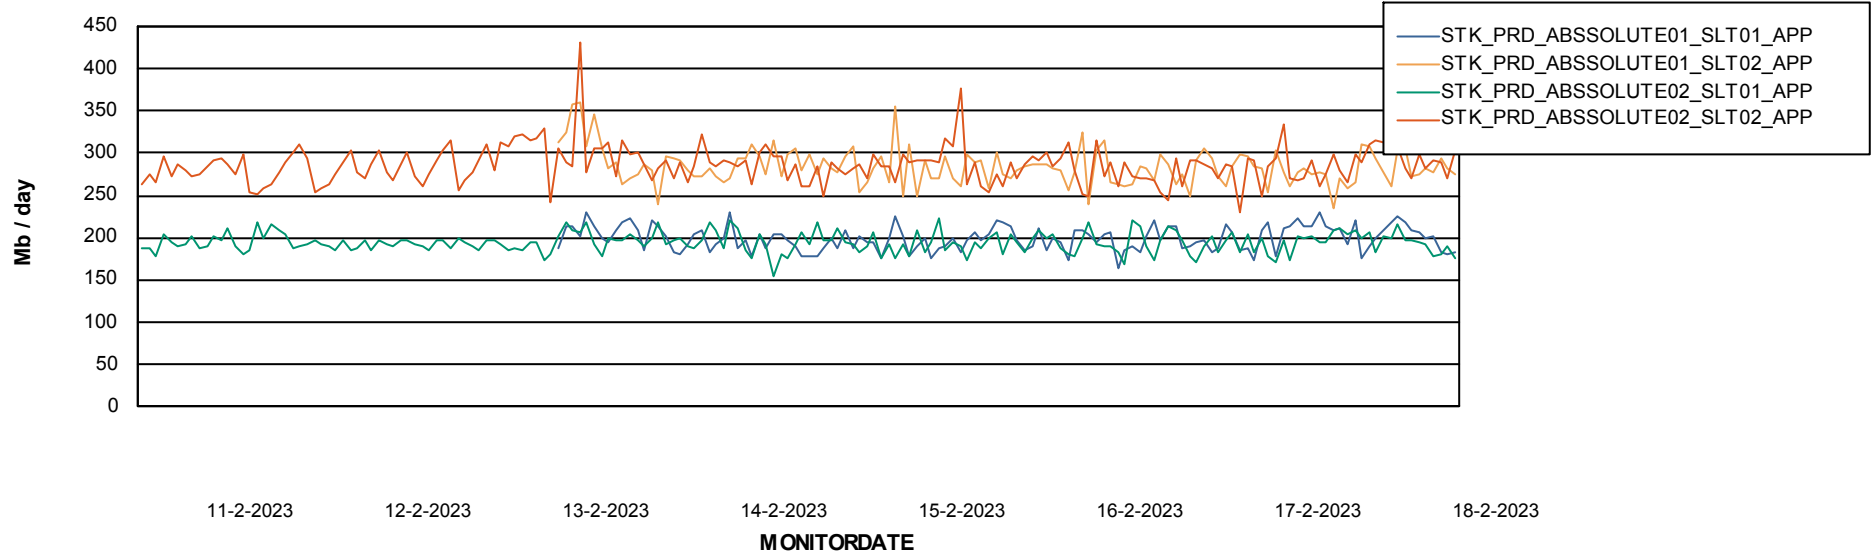

ABSSolute Application Server Services

Avg memory used per ABS Server Service