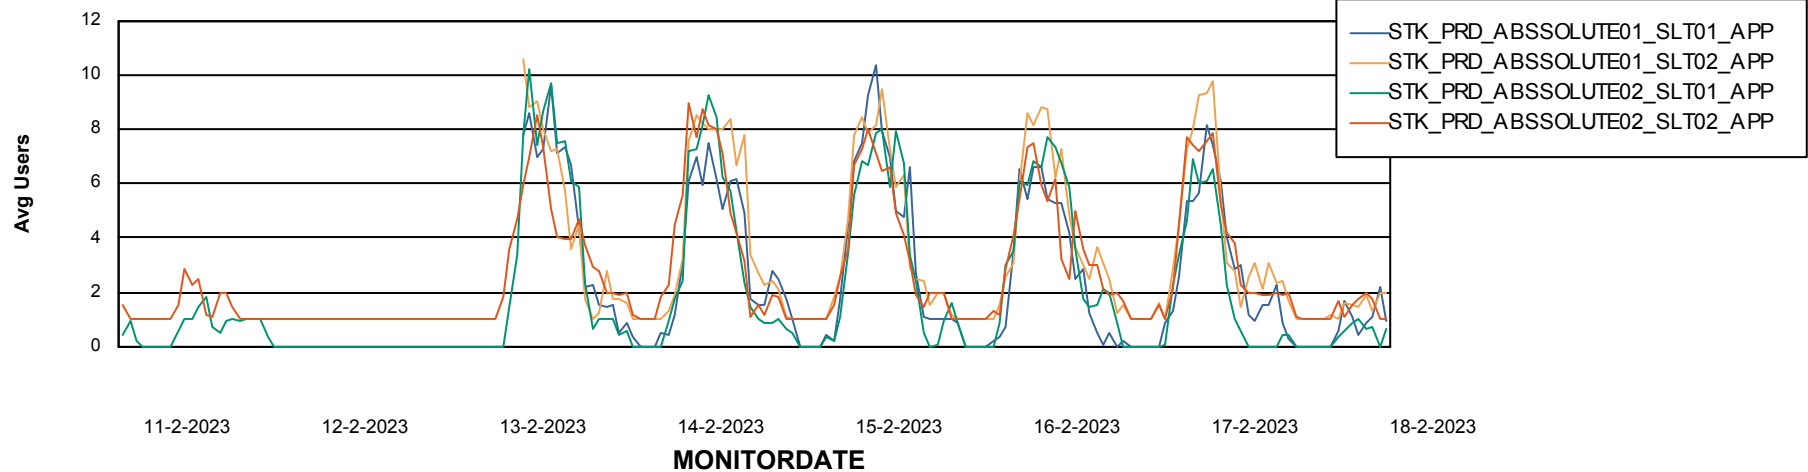

Avg users per day per ABS server