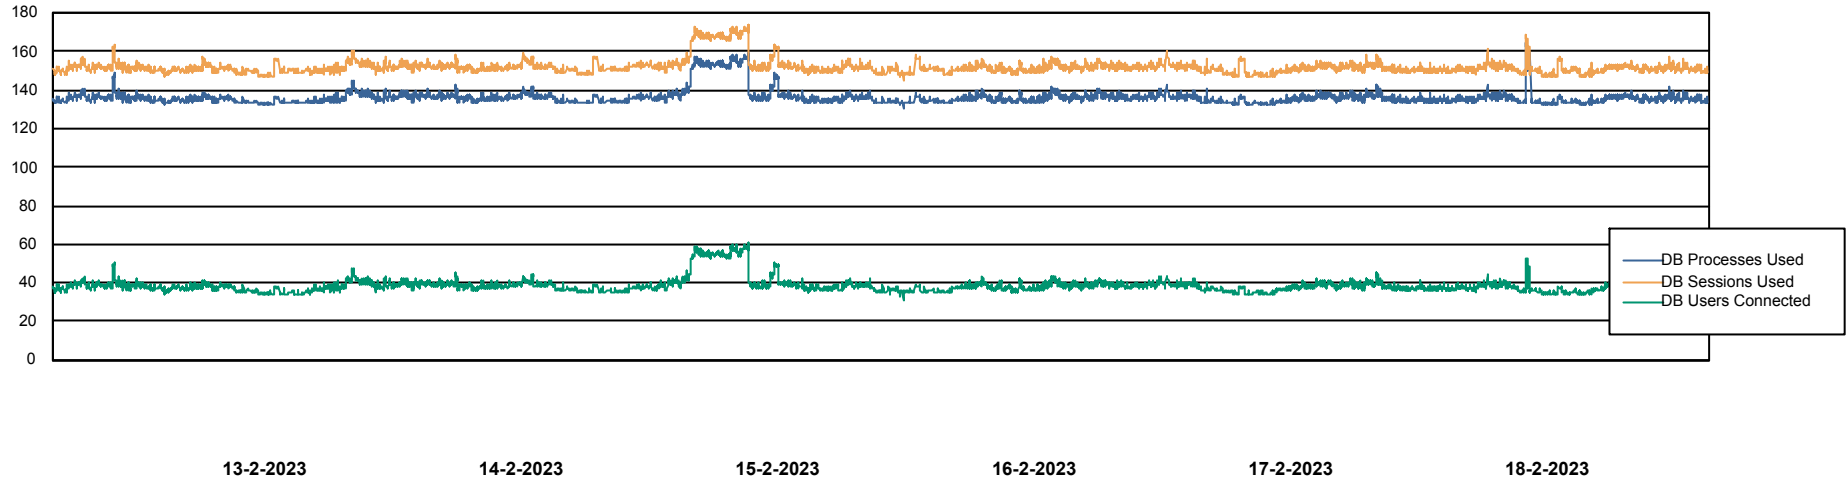

Database Performance STKDB_Production