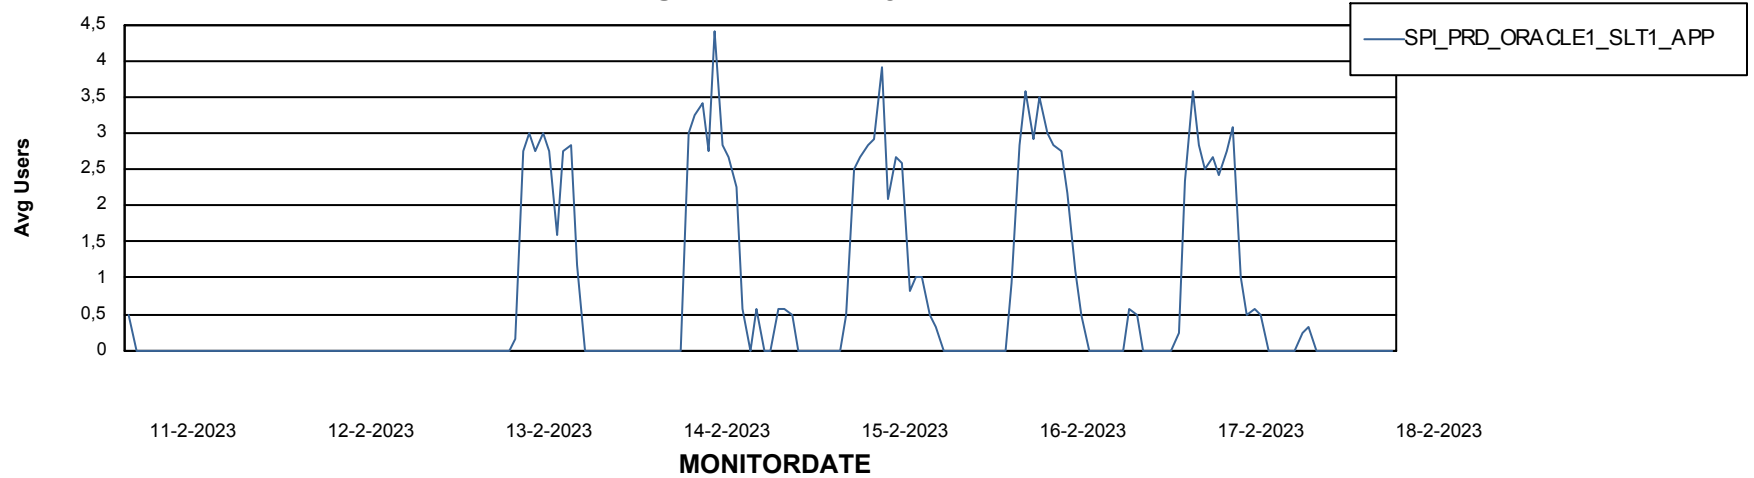

Weekly SLA Customer Report

Customer SPI_Production
Database ID 49

ABSSolute Application Server Services

Avg memory used per ABS Server Service

Avg users per day per ABS server

Weekly SLA Customer Report

Customer SPI_Production
Database ID 49