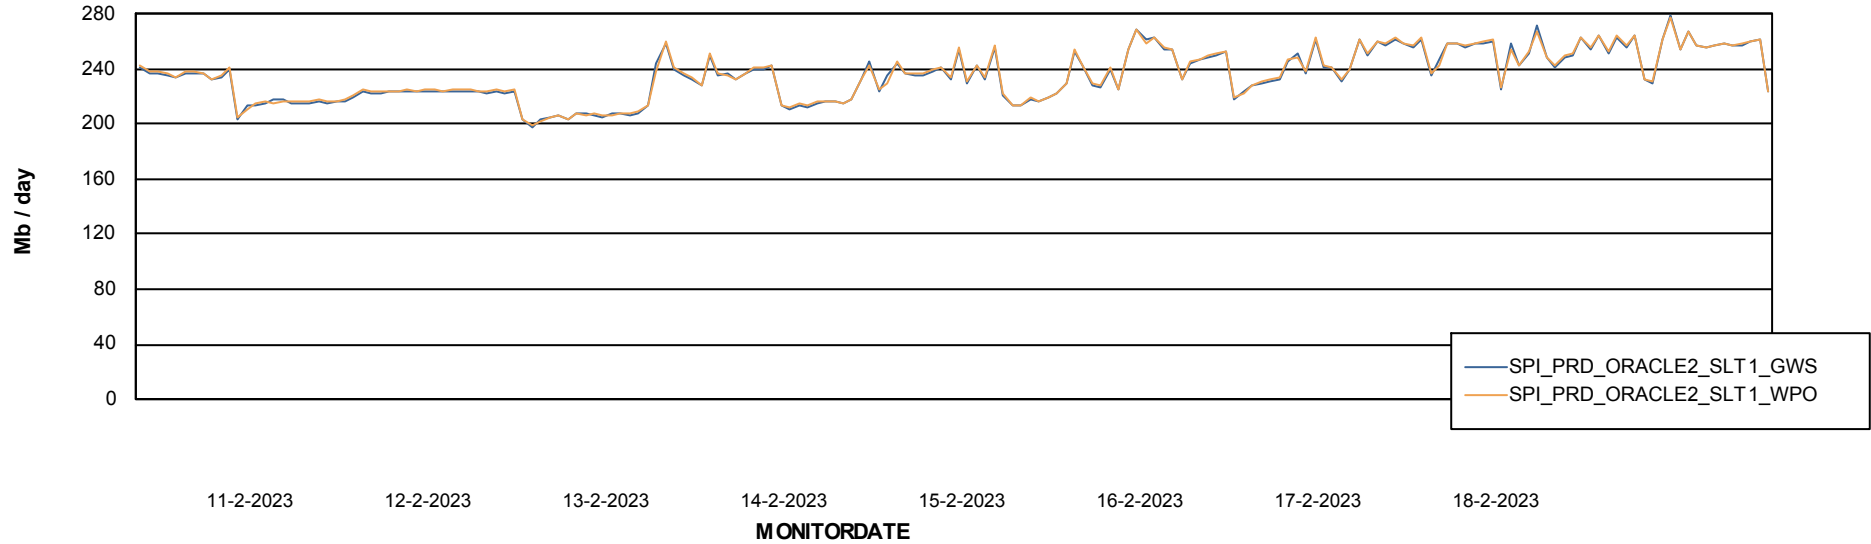

ABSSolute Application ReportServer Services

Avg memory used per ReportServer Service

Weekly SLA Customer Report

Customer SPI_Production
Database ID 49

ABSSolute Web Component Services

Avg memory used per ABS Web component