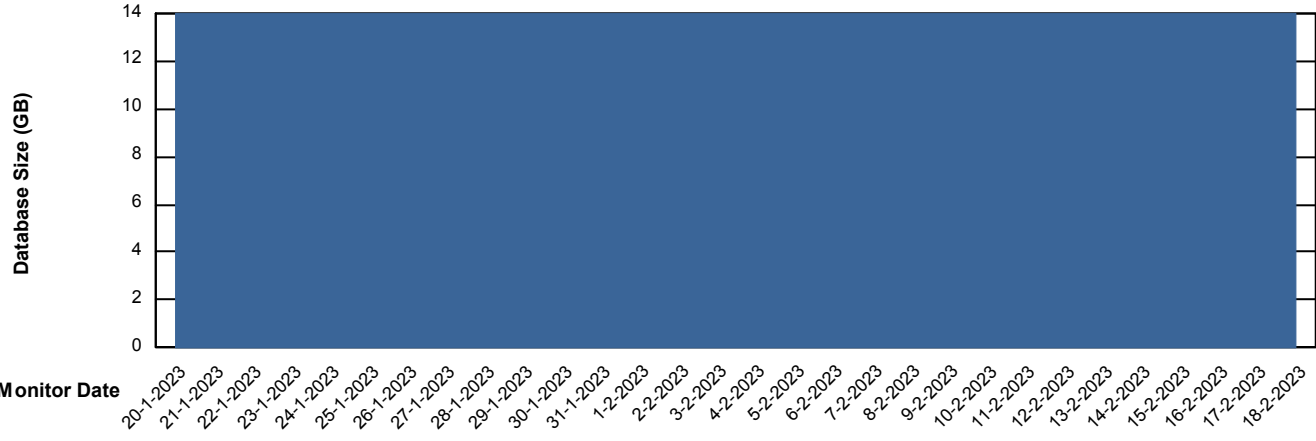

DB Processes Max 500

Weekly SLA Customer Report

Customer SPI_Production
 Database ID 49

DATABASE SIZE SPIDB_Production

Database growth over last month

Database Tablespace SPIDB_Production

Date	Tablespace Name	Filesize (Gb)	Usedsize (Gb)	Percentage free
18-2-2023	ABSDATA	5	3	48
	INDX	8	4	45
17-2-2023	ABSDATA	5	3	48
	INDX	8	4	45
16-2-2023	ABSDATA	5	3	48
	INDX	8	4	45
15-2-2023	ABSDATA	5	3	48
	INDX	8	4	45
14-2-2023	ABSDATA	5	3	48
	INDX	8	4	45
13-2-2023	ABSDATA	5	3	48
	INDX	8	4	45
12-2-2023	ABSDATA	5	3	48
	INDX	8	4	45