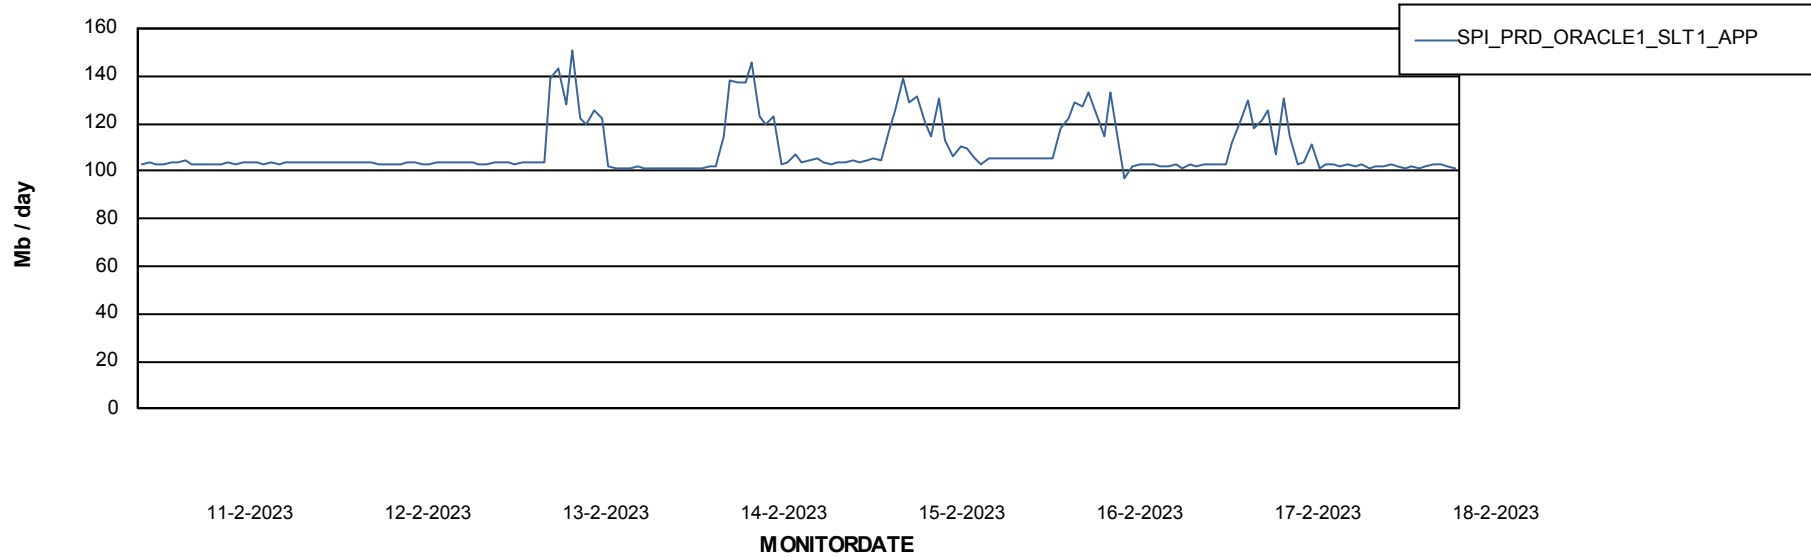

Weekly SLA Customer Report

Customer SPI_Production
Database ID 49

Database Performance SPIDB_Production

DB Processes Max 500

Weekly SLA Customer Report

Customer SPI_Production
Database ID 49

Database Performance SPIDB_Standby

DB Processes Max 500

Weekly SLA Customer Report

Customer SPI_Production
 Database ID 49

DATABASE SIZE SPIDB_Production

Database growth over last month

Database Tablespace SPIDB_Production

Date	Tablespace Name	Filesize (Gb)	Usedsize (Gb)	Percentage free
18-2-2023	ABSDATA	5	3	48
	INDX	8	4	45
17-2-2023	ABSDATA	5	3	48
	INDX	8	4	45
16-2-2023	ABSDATA	5	3	48
	INDX	8	4	45
15-2-2023	ABSDATA	5	3	48
	INDX	8	4	45
14-2-2023	ABSDATA	5	3	48
	INDX	8	4	45
13-2-2023	ABSDATA	5	3	48
	INDX	8	4	45
12-2-2023	ABSDATA	5	3	48
	INDX	8	4	45

Weekly SLA Customer Report

Customer SPI_Production
Database ID 49

ABSSolute Application Server Services

Avg memory used per ABS Server Service

Avg users per day per ABS server

Weekly SLA Customer Report

Customer SPI_Production
Database ID 49