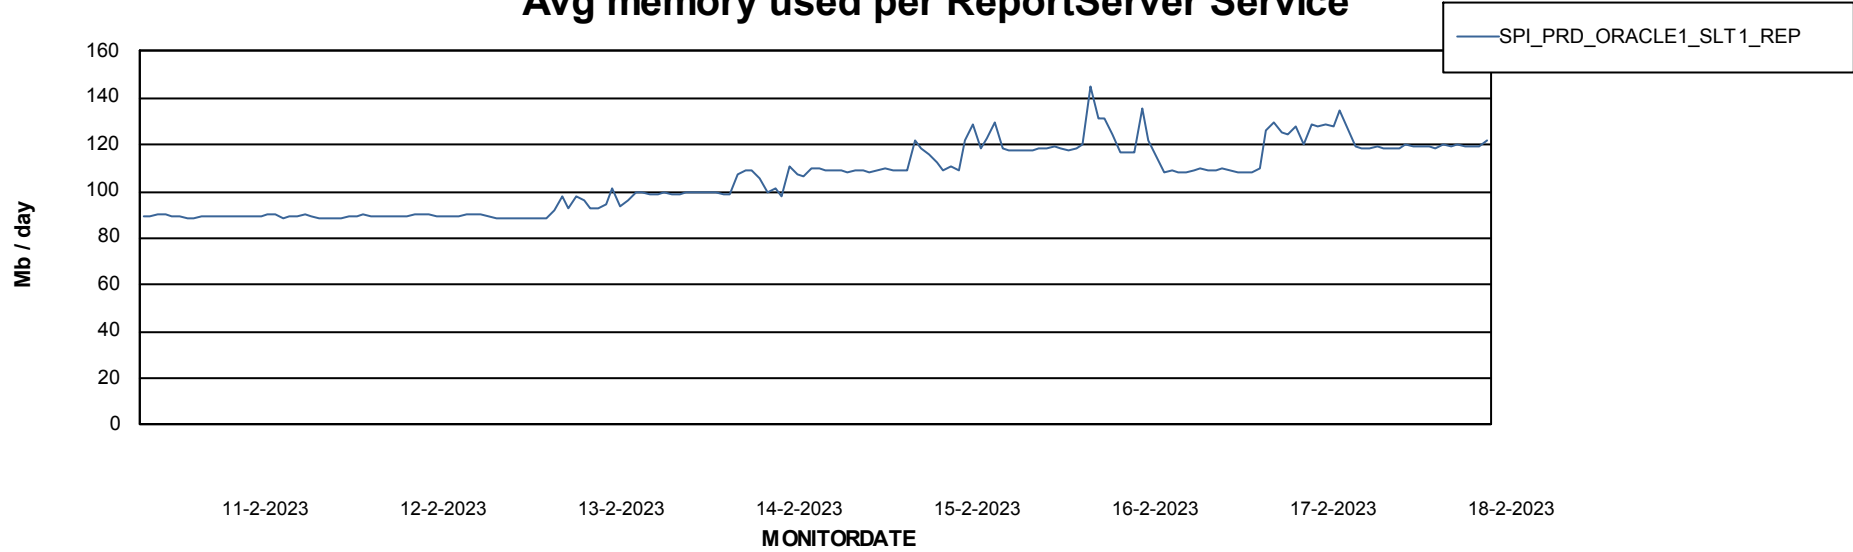

ABSSolute Application ReportServer Services

Avg memory used per ReportServer Service