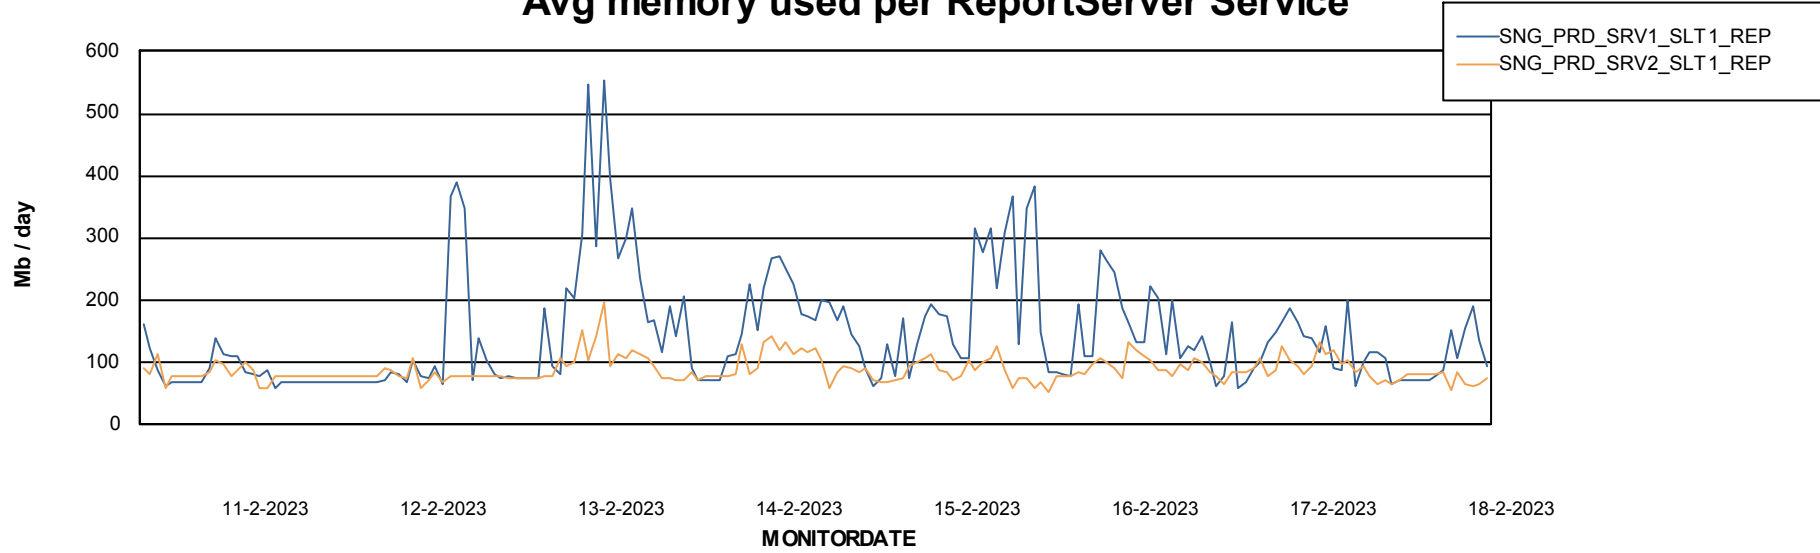

ABSSolute Application ReportServer Services

Avg memory used per ReportServer Service