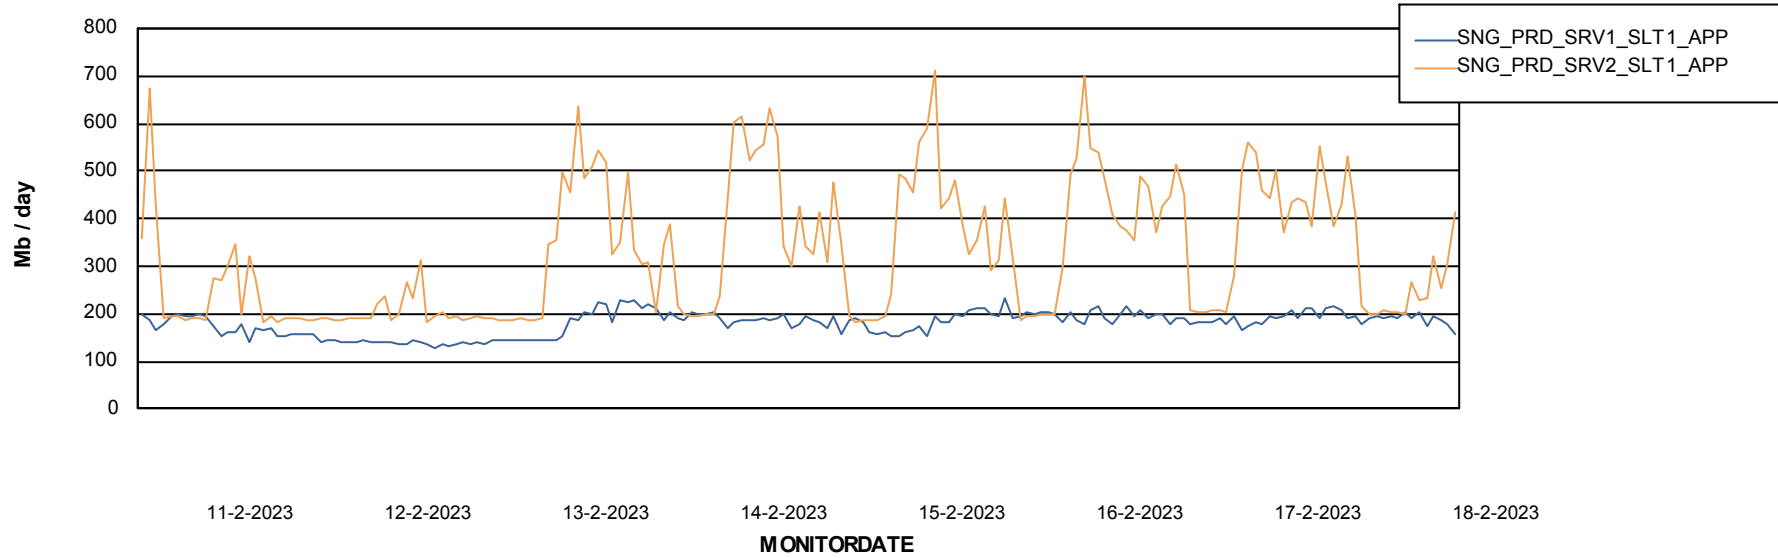

ABSSolute Application Server Services

Avg memory used per ABS Server Service