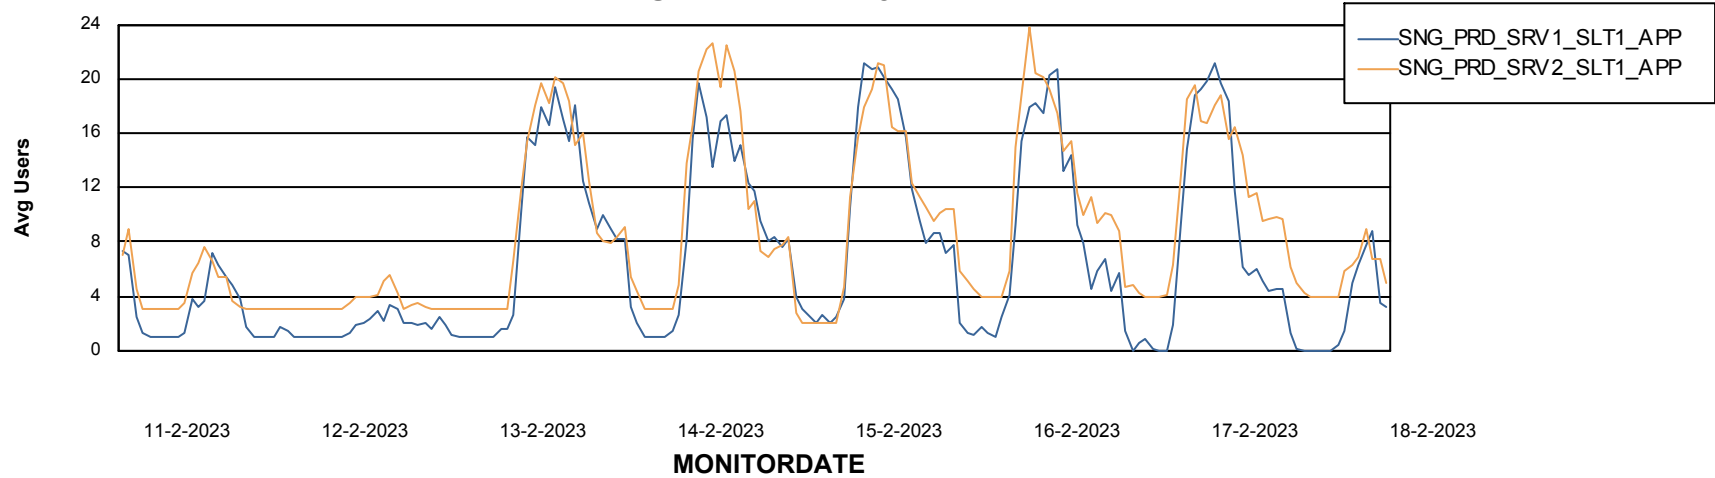

Avg users per day per ABS server