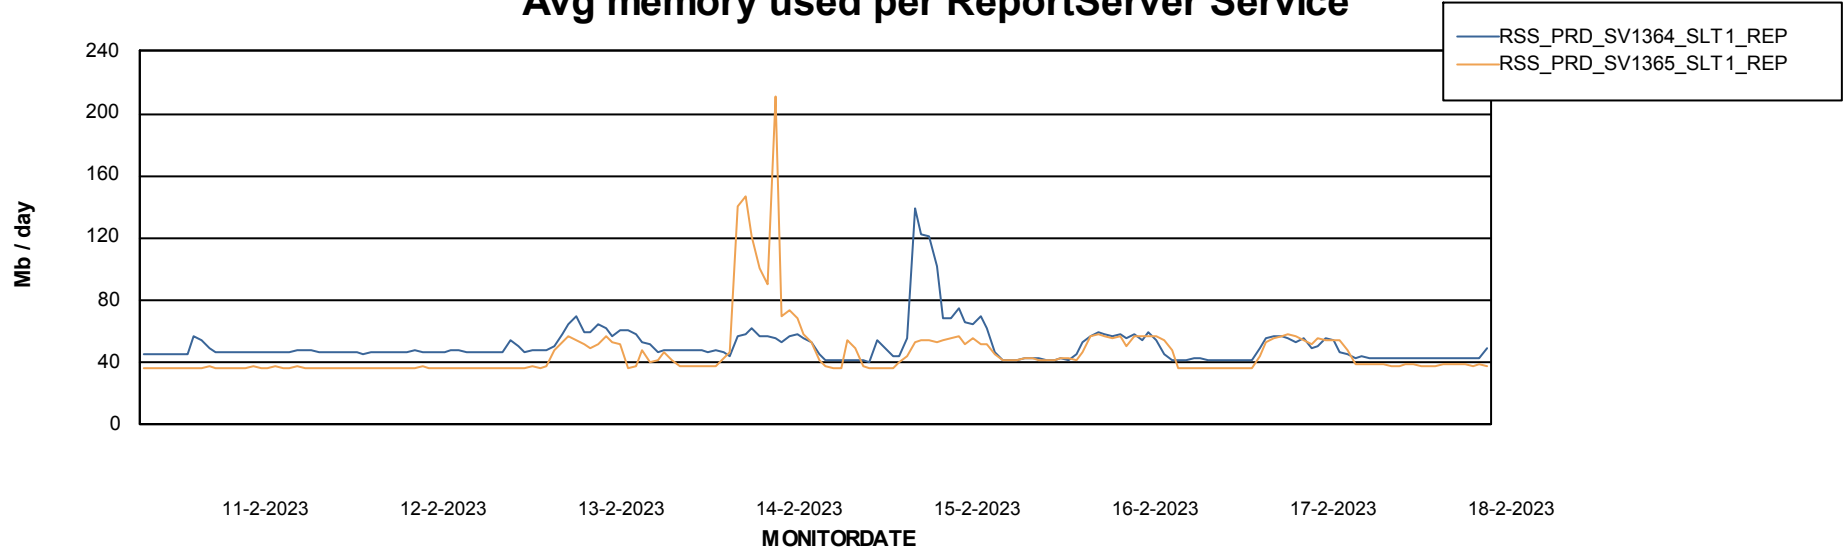

ABSSolute Application ReportServer Services

Avg memory used per ReportServer Service