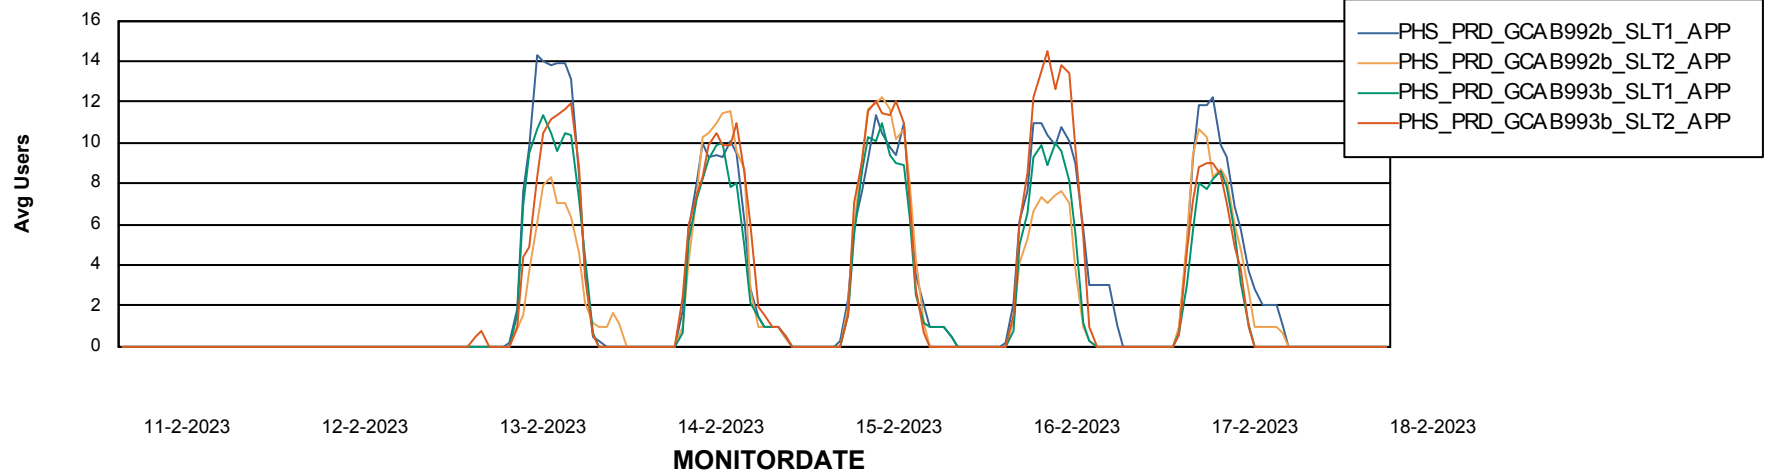

Avg users per day per ABS server