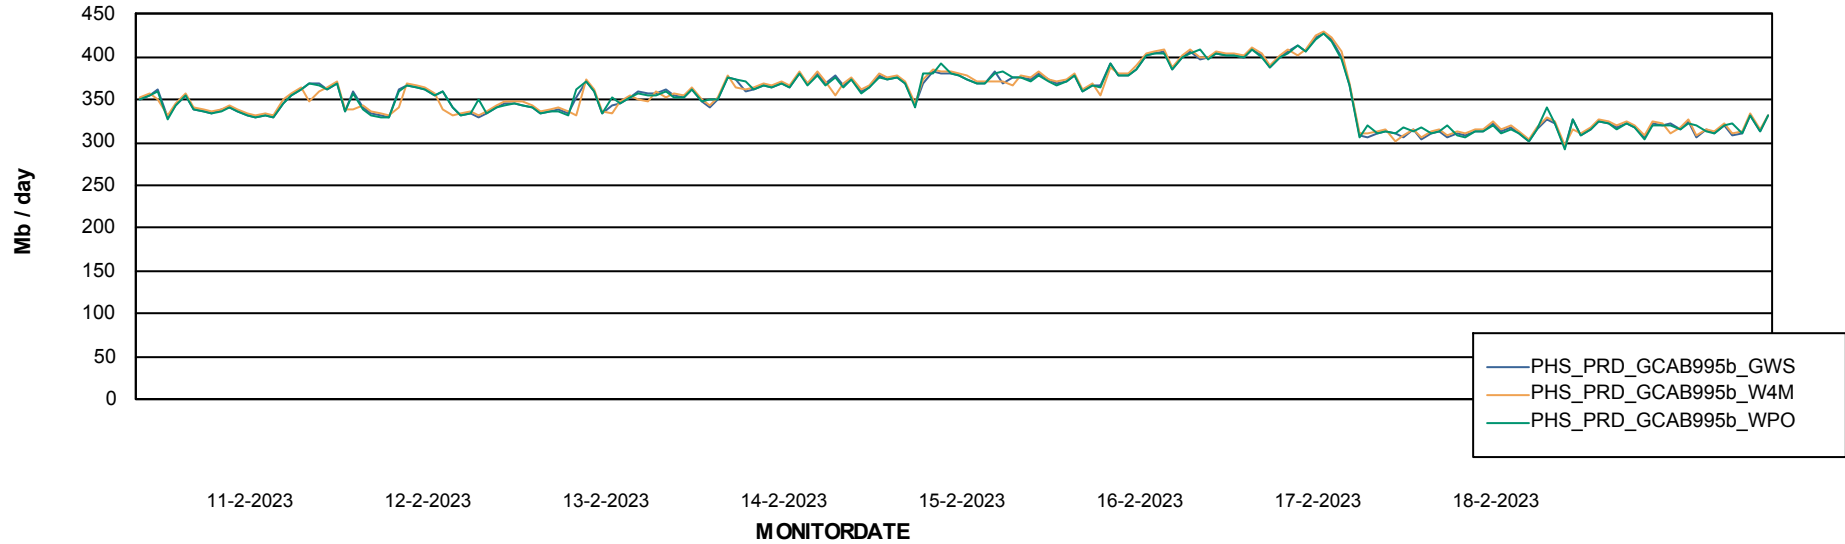

ABSSolute Web Component Services

Avg memory used per ABS Web component