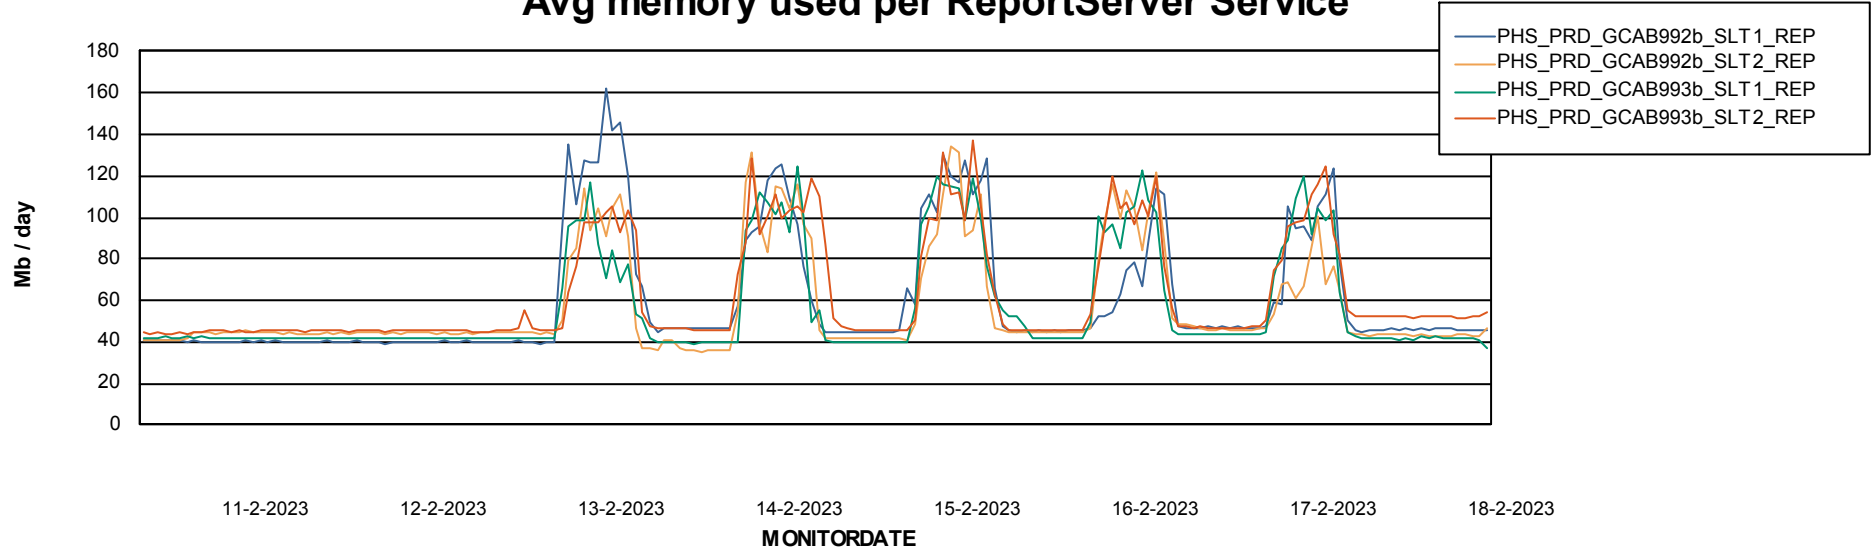

ABSSolute Application ReportServer Services

Avg memory used per ReportServer Service