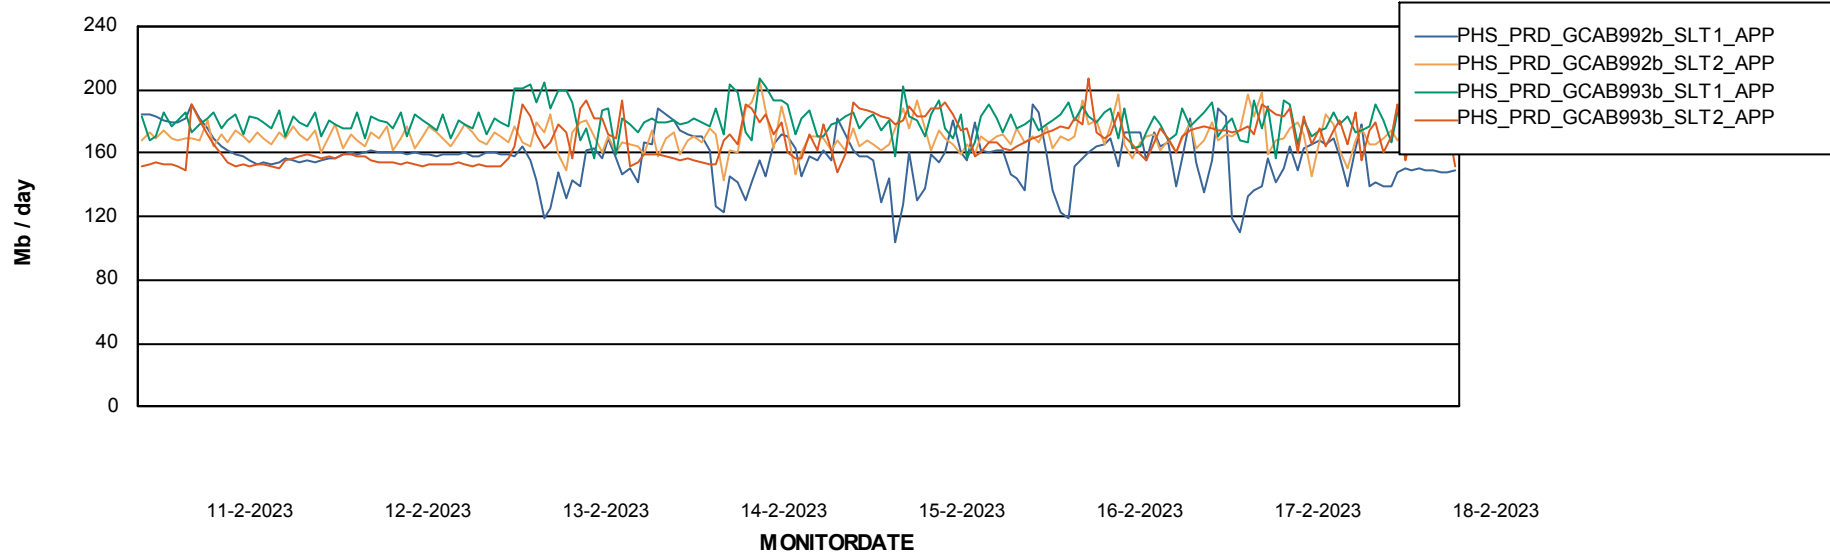

ABSSolute Application Server Services

Avg memory used per ABS Server Service