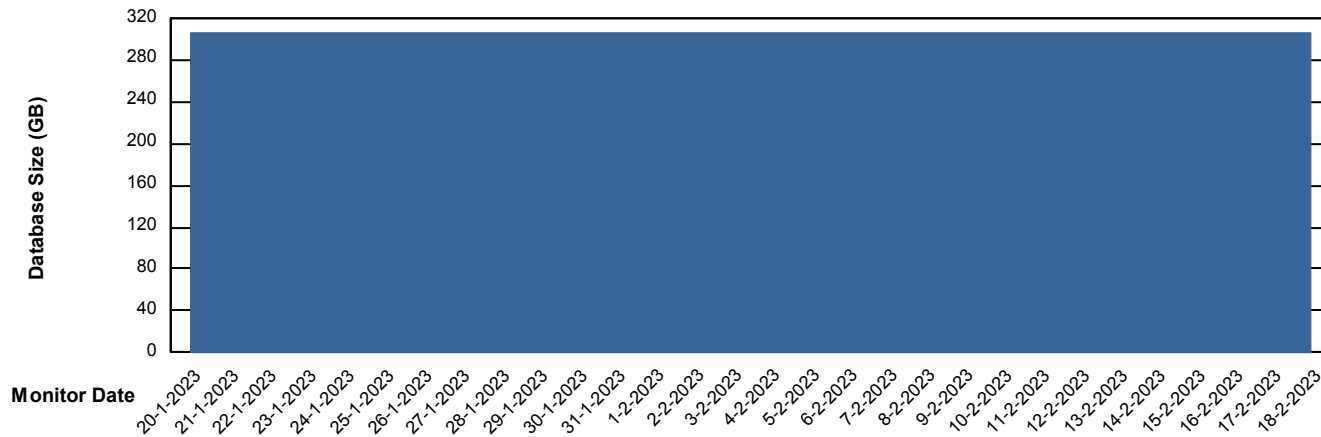

# Weekly SLA Customer Report

Customer PHS\_Production  
Database ID 47

DATABASE SIZE PHSDB\_Production

### Database growth over last month