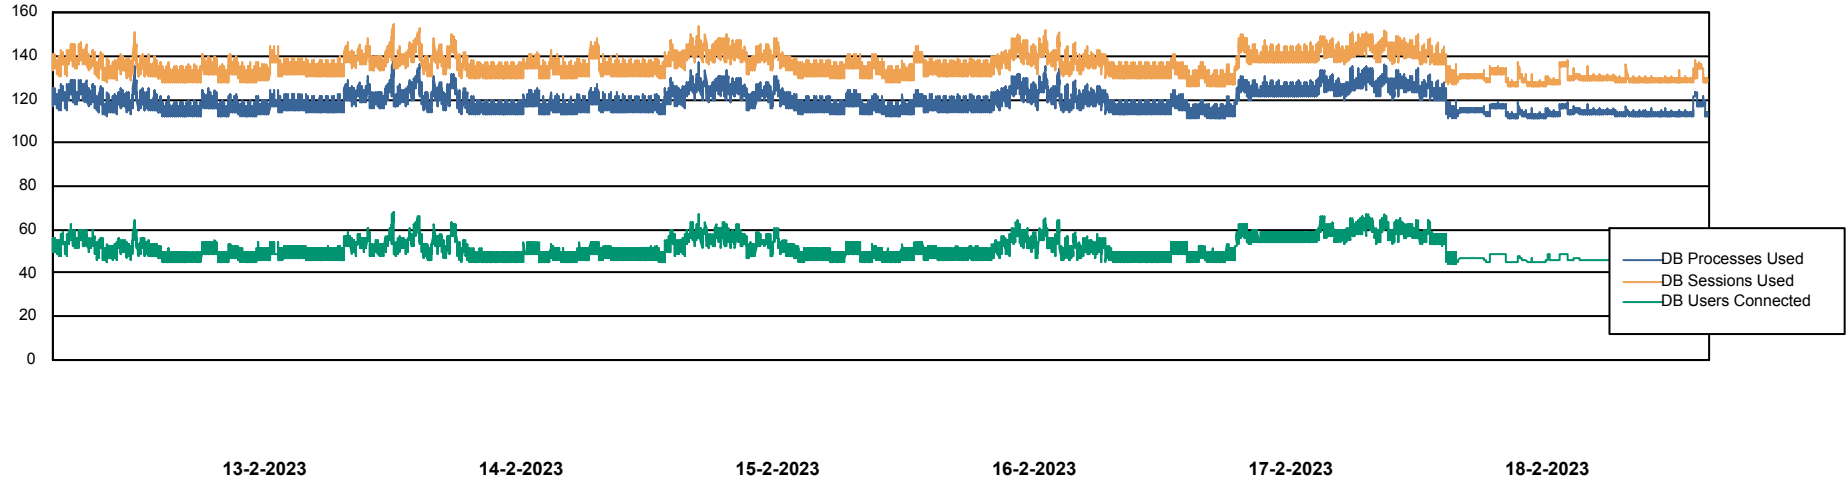

Database Performance PHSDB_Production