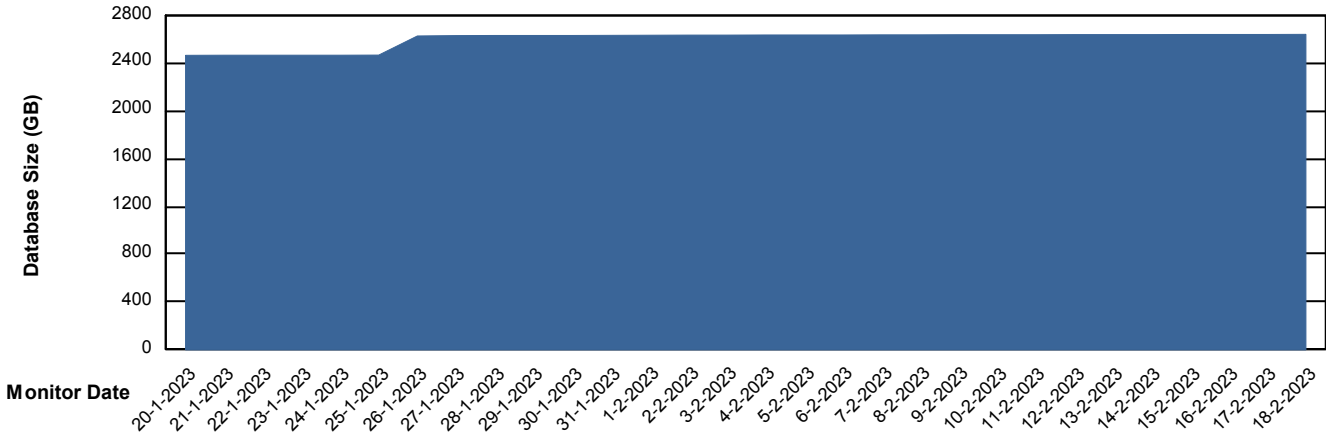

DATABASE SIZE LTS_TEST_CLSABSDB01T_TSTDB

Database growth over last month