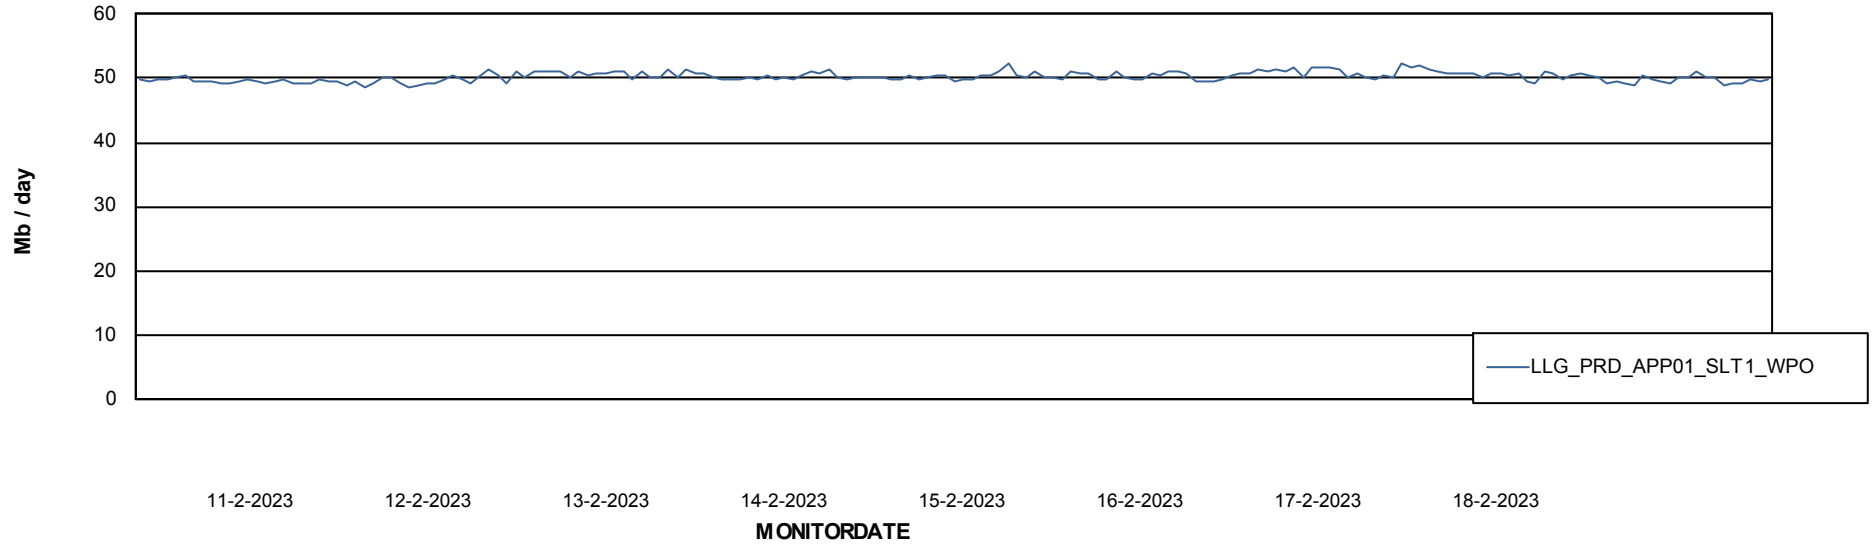

ABSSolute Application Server Services

Avg memory used per ABS Web component