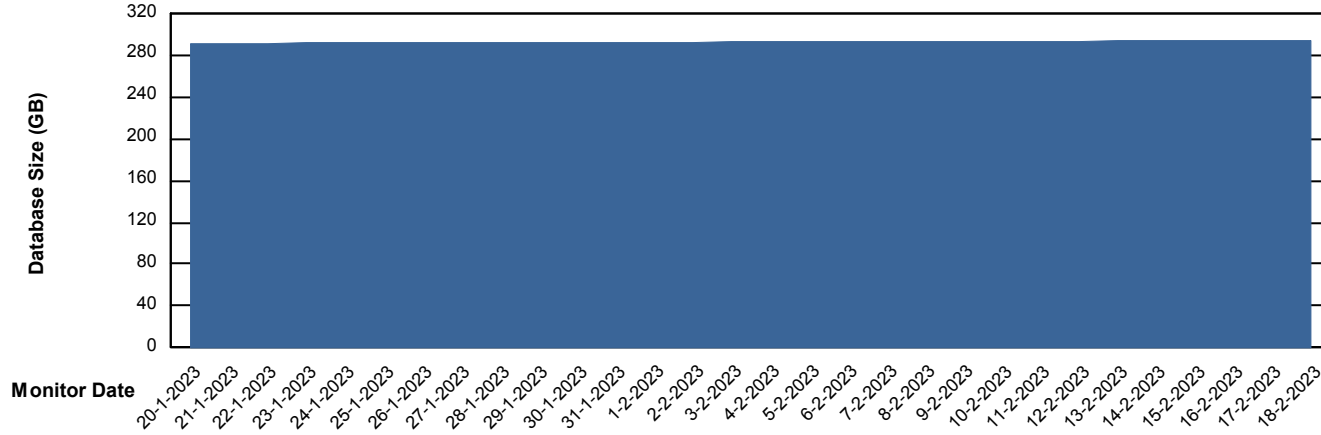

DATABASE SIZE LLGDB_Production

Database growth over last month