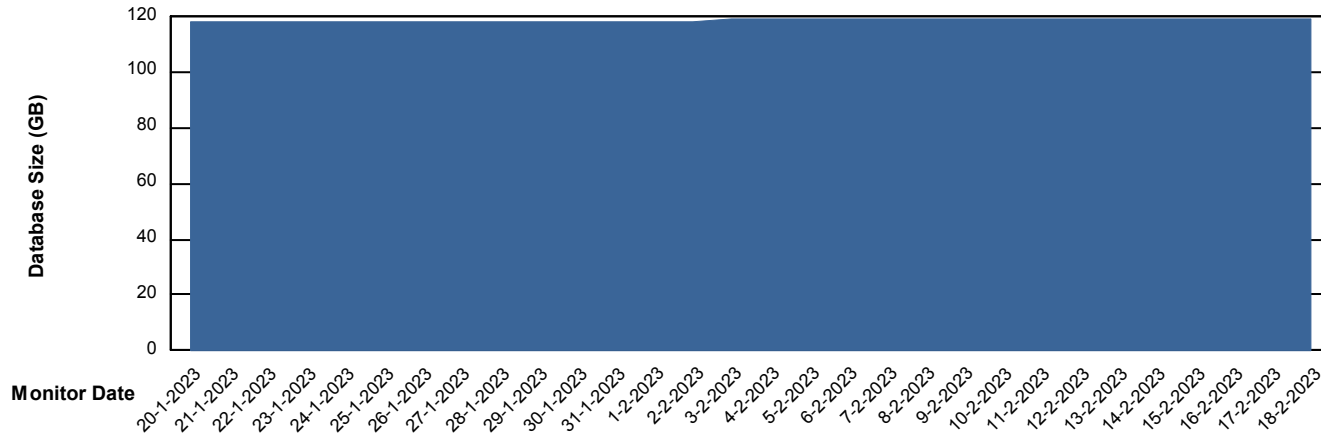

Weekly SLA Customer Report

Customer LLG_Production
Database ID 53

DATABASE SIZE LLGDB_Production

Database growth over last month

DATABASE SIZE LLGDBBI_Production

Database growth over last month

Weekly SLA Customer Report