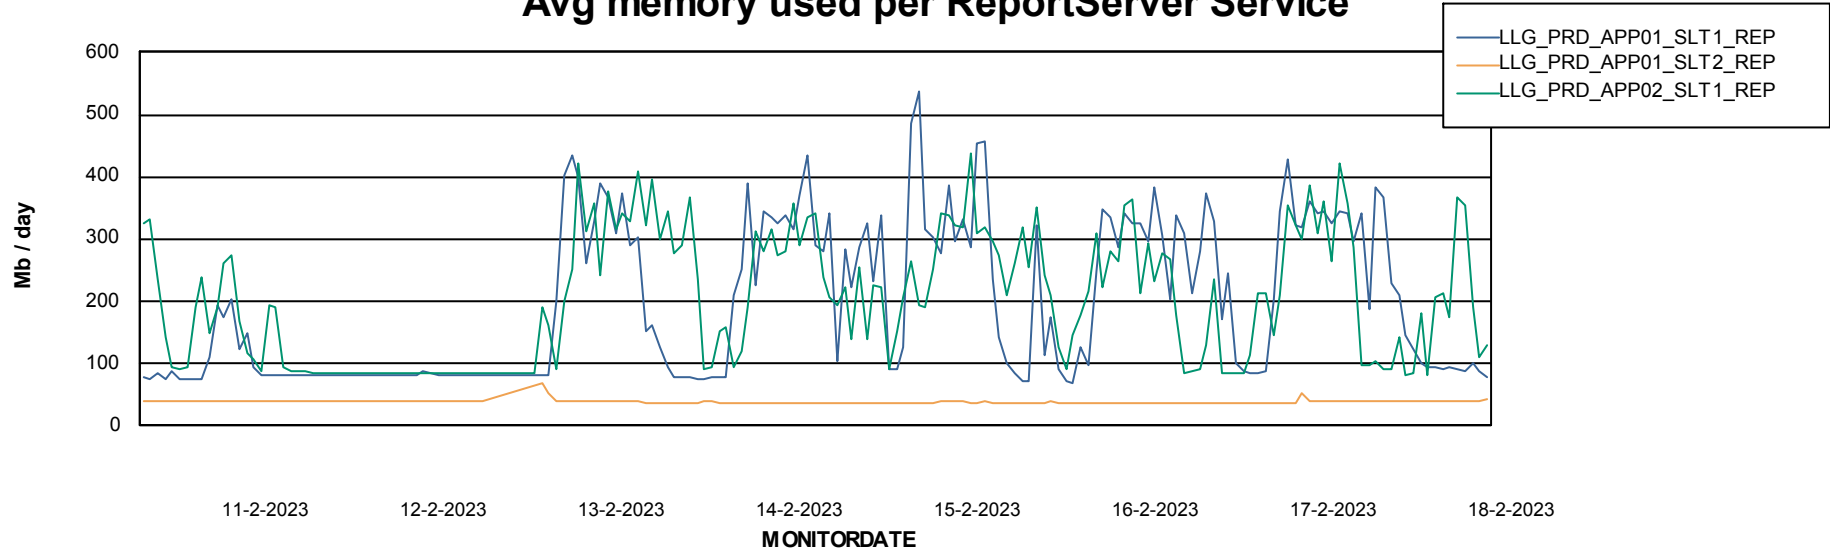

ABSSolute Application Server Services

Avg memory used per ReportServer Service