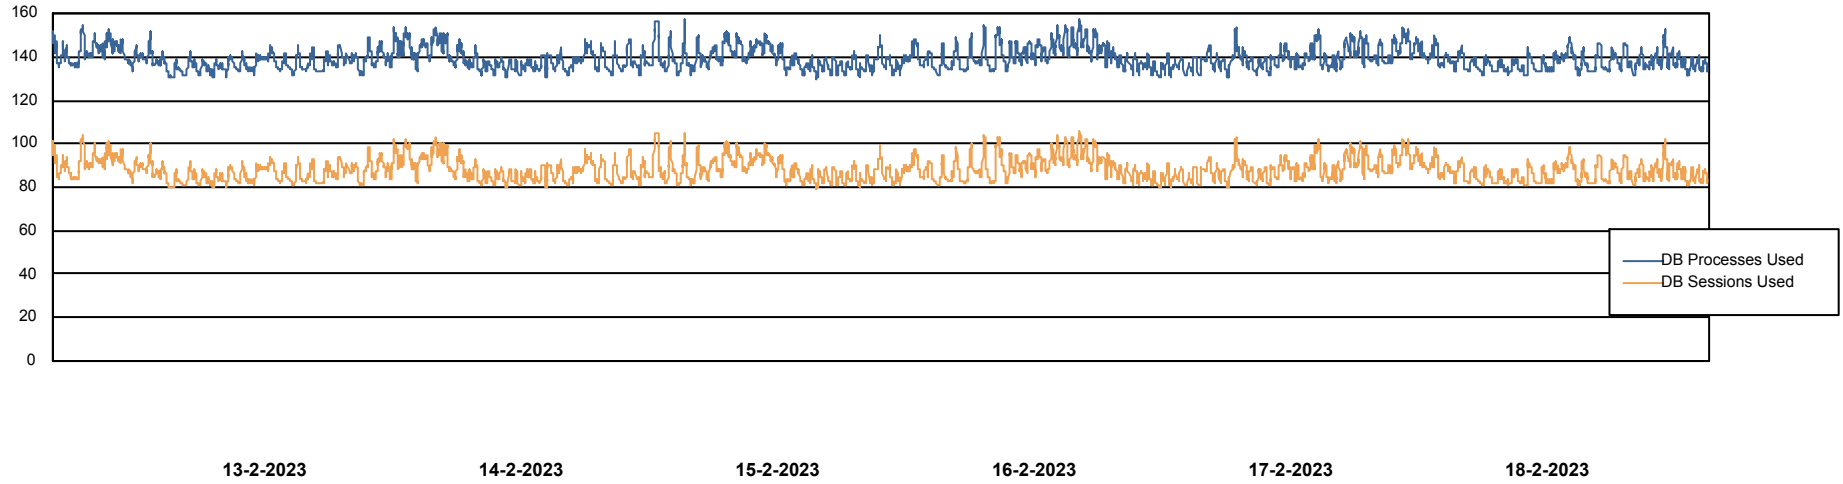

Weekly SLA Customer Report

Customer LLG_Production
Database ID 53

Database Performance LLGDB_Production

DB Processes Max 300
DB Sessions Max 4

Weekly SLA Customer Report

Customer LLG_Production
Database ID 53