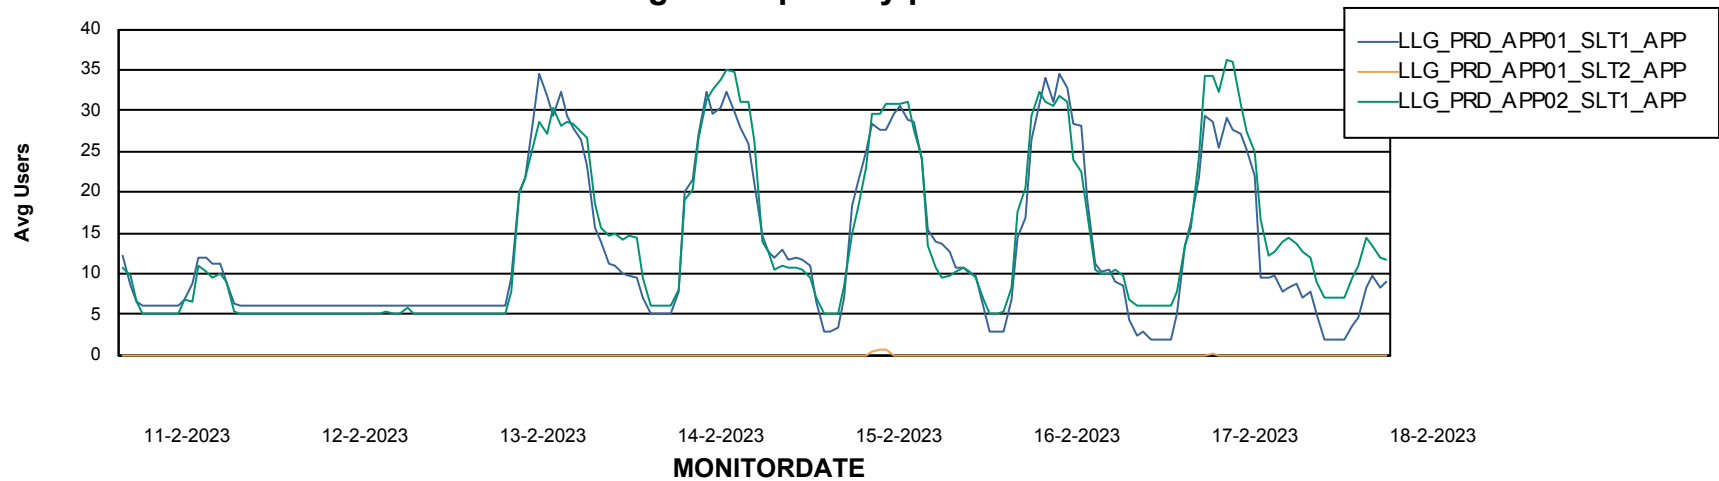

Avg users per day per ABS server