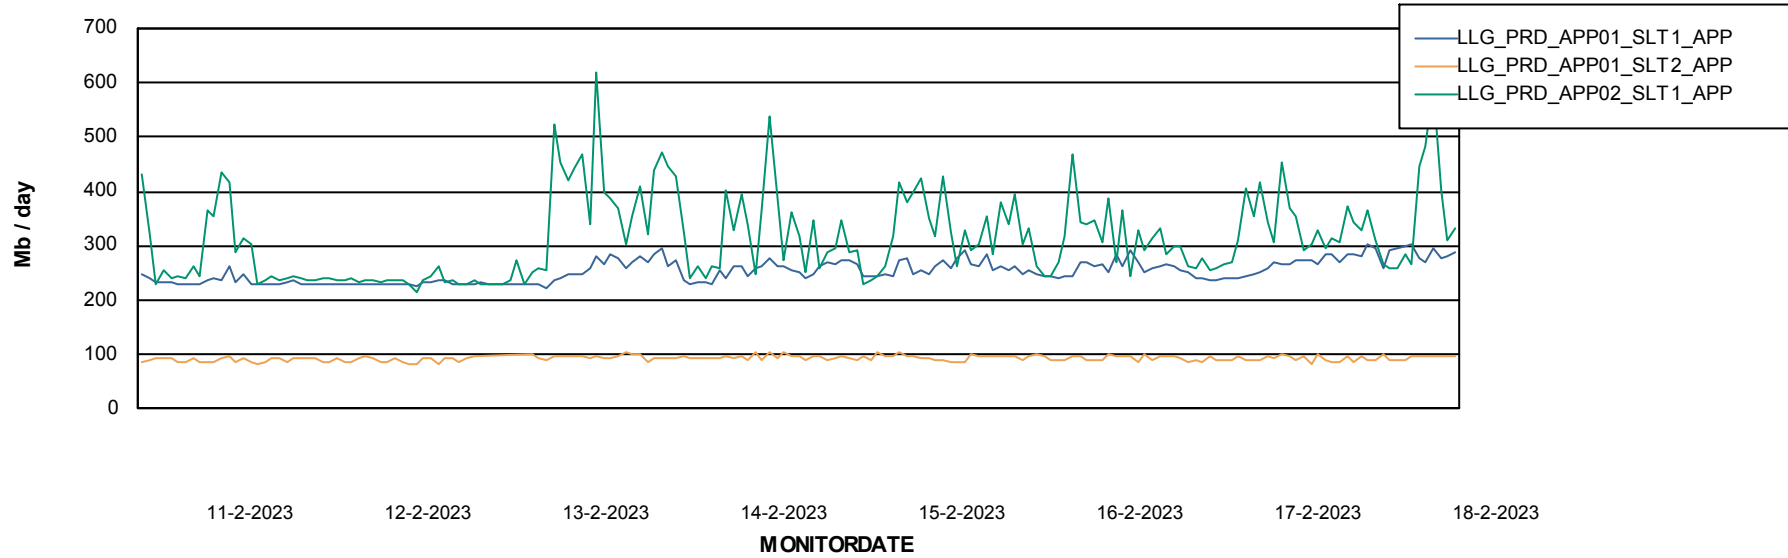

ABSSolute Application Server Services

Avg memory used per ABS Server Service