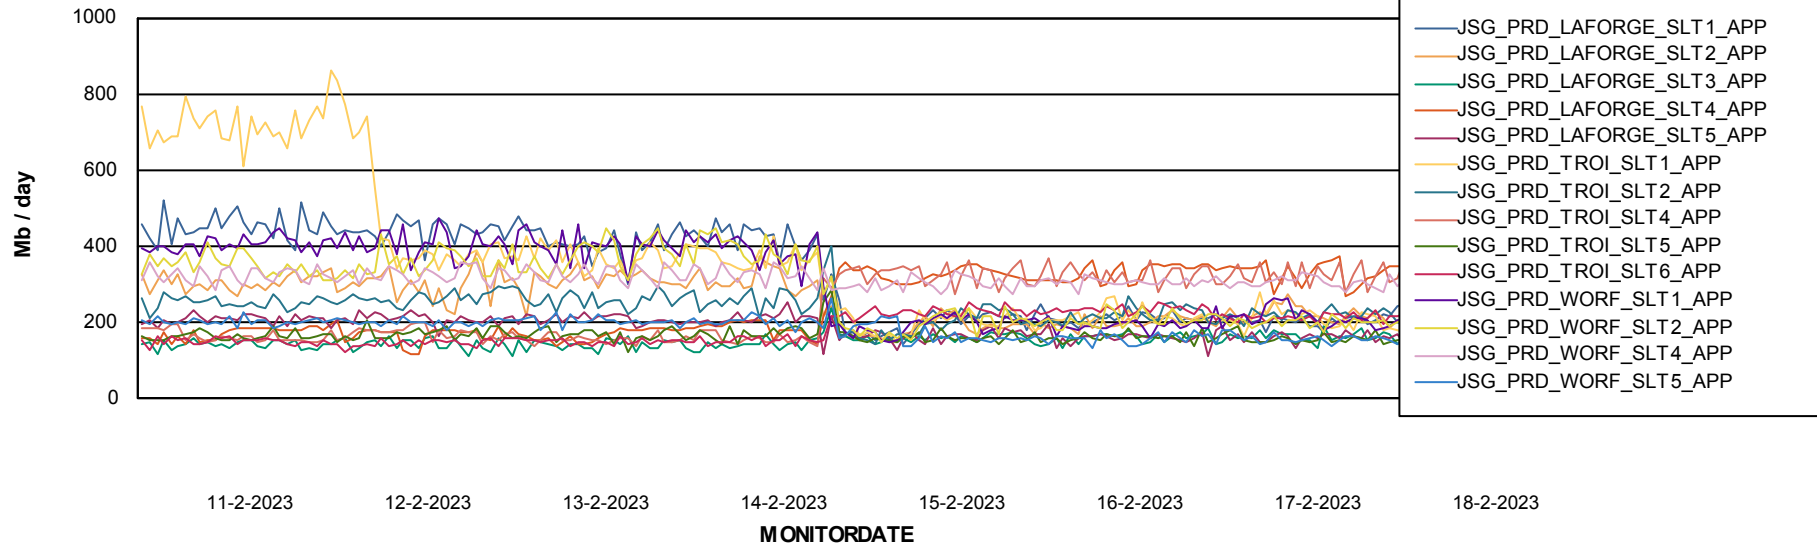

Customer JSG_Production (24/7)
Database ID 102

vr, 17-02-2023 None
do, 16-02-2023 None
za, 18-02-2023 None
ma, 13-02-2023 None
zo, 12-02-2023 None
di, 14-02-2023 None

Standby Database Health JSG_Production (24/7)

Recovery lag for last 7 days

Weekly SLA Customer Report

Customer JSG_Production (24/7)
Database ID 102

ABSSolute Application Server Services

Avg memory used per ABS Server Service

Avg users per day per ABS server