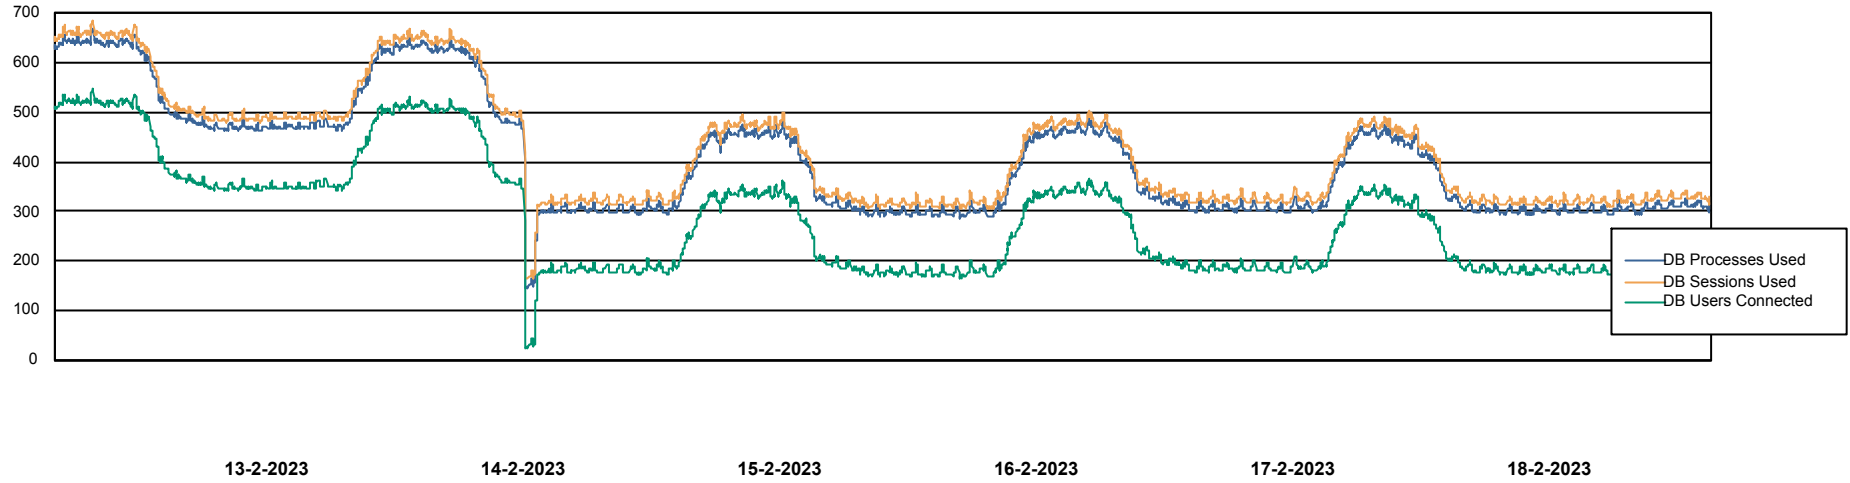

DB Processes Max 0
DB Processes Max 1,000
DB Processes Max 4

Weekly SLA Customer Report

Customer JSG_Production (24/7)
Database ID 102

Database Performance JSG_PRD_RIKER_DB

Weekly SLA Customer Report

Customer JSG_Production (24/7)
Database ID 102