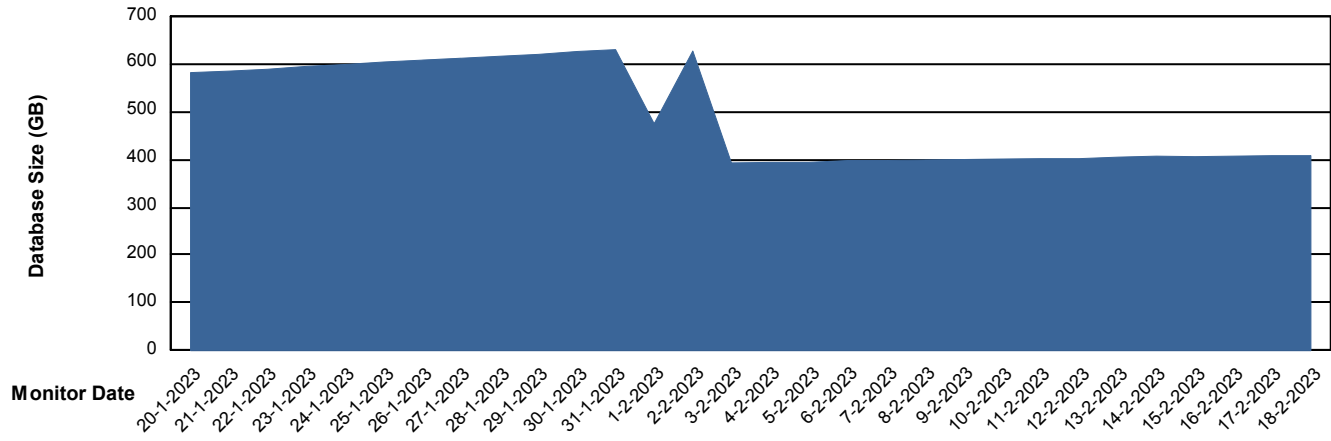

Database Performance JSG_PRD_SAREK_DB

Weekly SLA Customer Report

Customer JSG_Production (24/7)
Database ID 102

DATABASE SIZE JSG_PRD_BASHIR_DB

Database growth over last month

DATABASE SIZE JSG_PRD_RIKER_DB

Database growth over last month

Weekly SLA Customer Report

Customer JSG_Production (24/7)
Database ID 102

DATABASE SIZE JSG_PRD_SAREK_DB

Database growth over last month

Weekly SLA Customer Report

Customer JSG_Production (24/7)
 Database ID 102