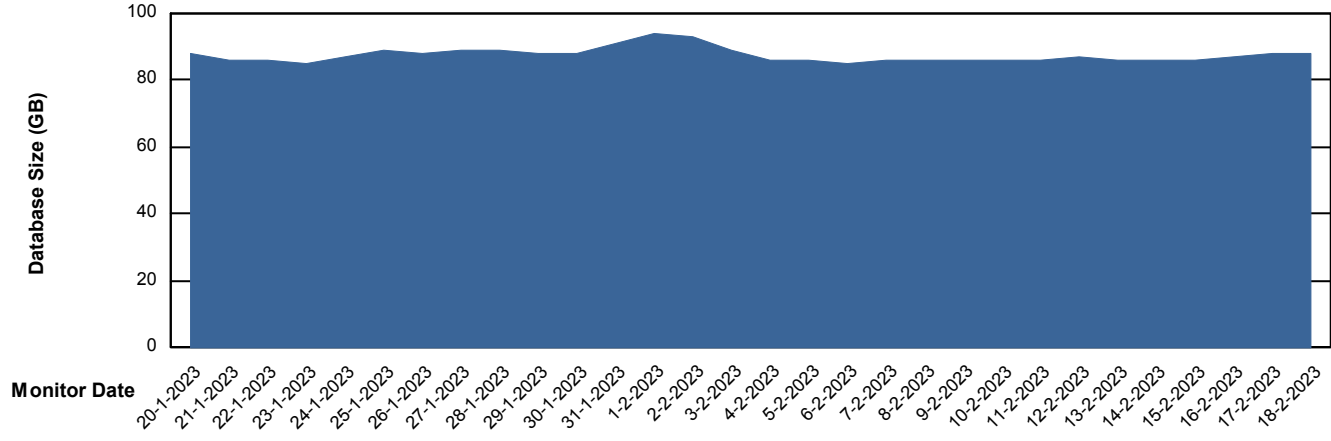

Database Performance JSG_PRD_SAREK_DB

Weekly SLA Customer Report

Customer JSG_Production (24/7)
Database ID 102

DATABASE SIZE JSG_PRD_BASHIR_DB

Database growth over last month

DATABASE SIZE JSG_PRD_RIKER_DB

Database growth over last month

Weekly SLA Customer Report

Customer JSG_Production (24/7)
Database ID 102

DATABASE SIZE JSG_PRD_SAREK_DB

Database growth over last month

Weekly SLA Customer Report

Customer JSG_Production (24/7)
 Database ID 102