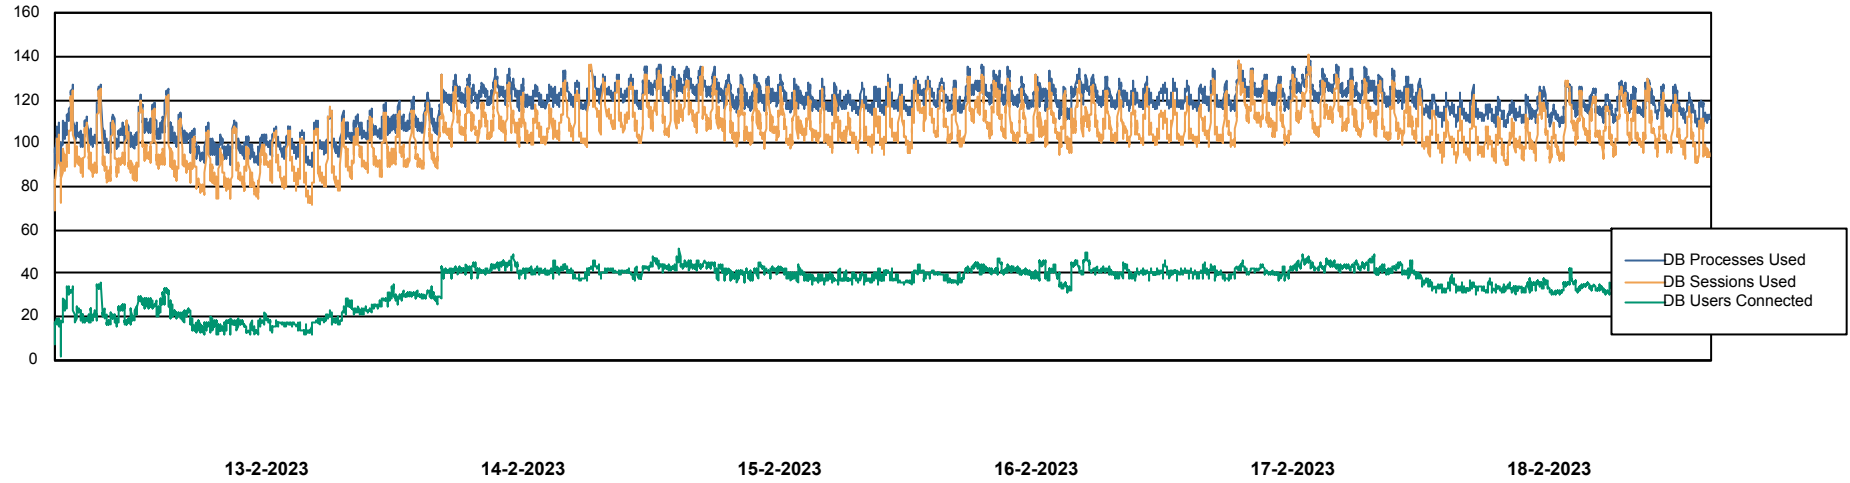

Database Performance JSG_PRD_SAREK_DB