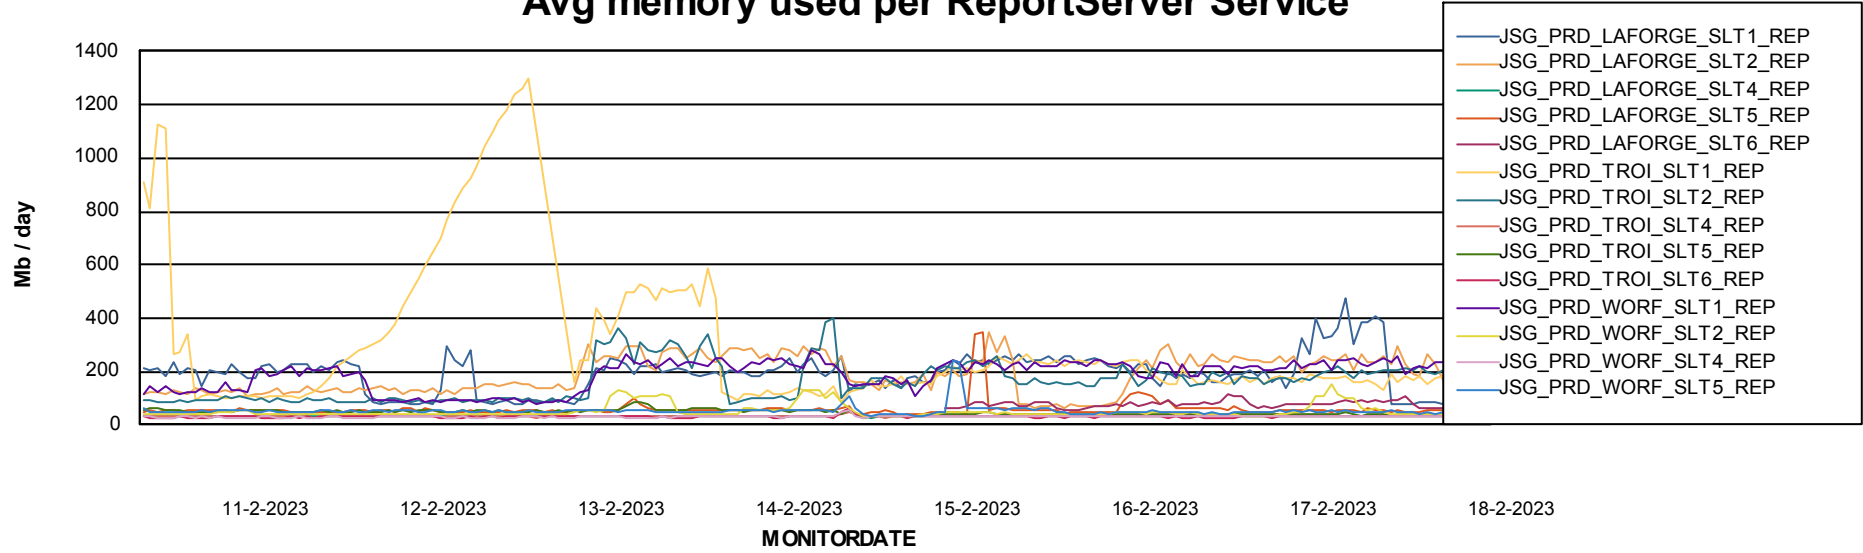

ABSSolute Application ReportServer Services

Avg memory used per ReportServer Service