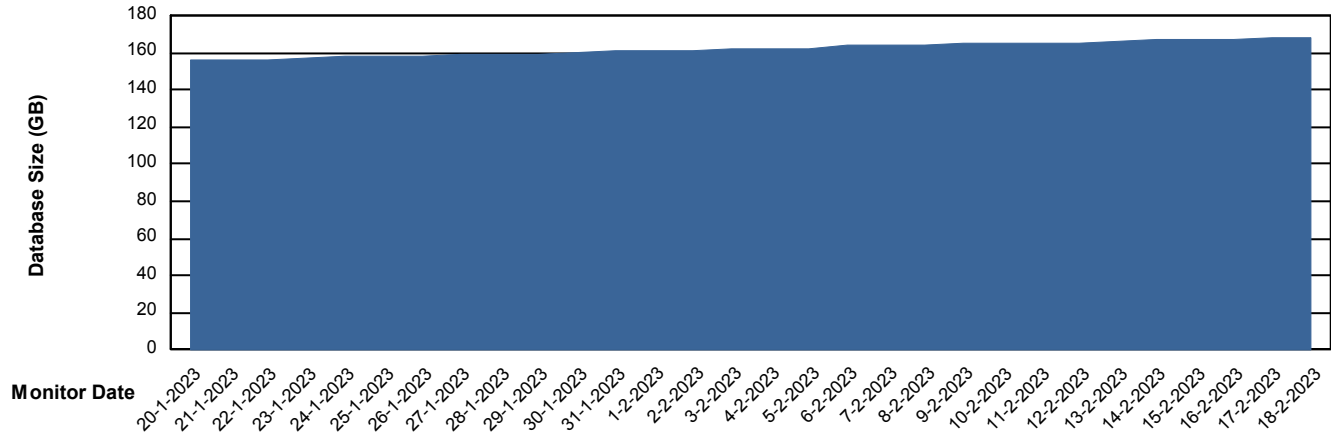

Database growth over last month

Weekly SLA Customer Report

Customer JSG_Production (24/7)
Database ID 102

DATABASE SIZE JSG_PRD_SAREK_DB

Database growth over last month

Weekly SLA Customer Report

Customer JSG_Production (24/7)
 Database ID 102