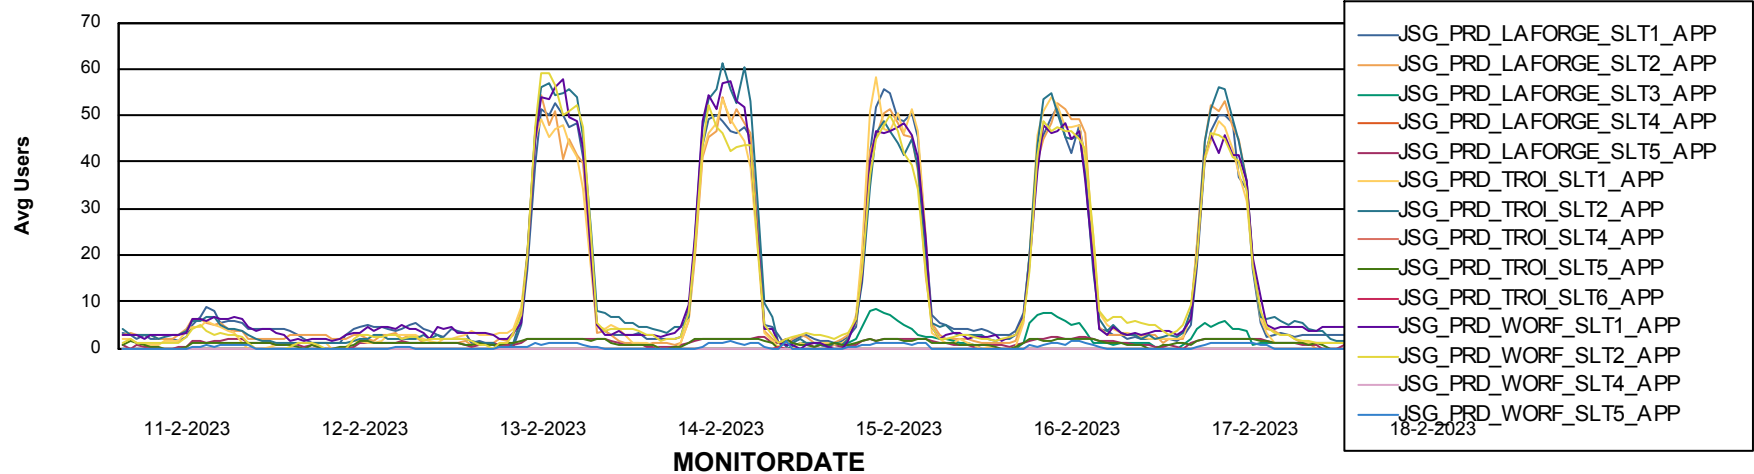

Customer JSG_Production (24/7)
Database ID 102

vr, 17-02-2023 None
do, 16-02-2023 None
za, 18-02-2023 None
ma, 13-02-2023 None
zo, 12-02-2023 None
di, 14-02-2023 None

Standby Database Health JSG_Production (24/7)

Recovery lag for last 7 days

Weekly SLA Customer Report

Customer JSG_Production (24/7)
Database ID 102

ABSSolute Application Server Services

Avg memory used per ABS Server Service

Avg users per day per ABS server