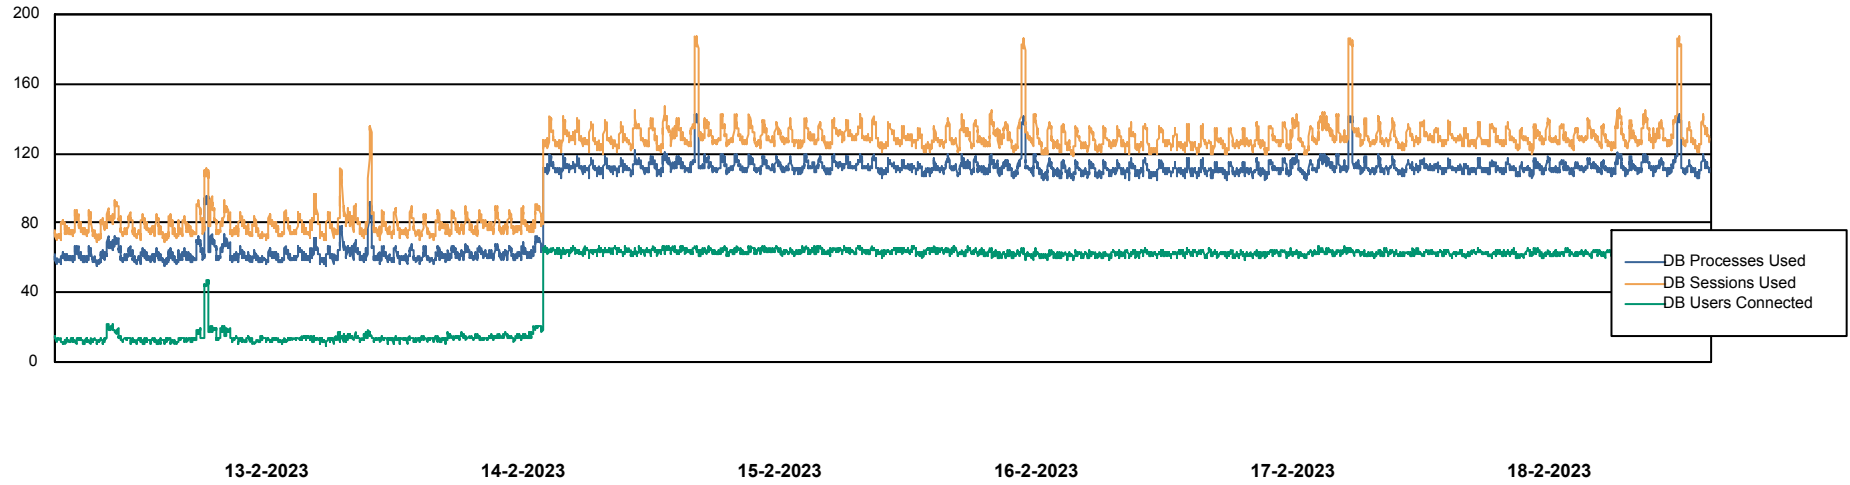

Database Performance HUE_PRD_S-ORABI_DB