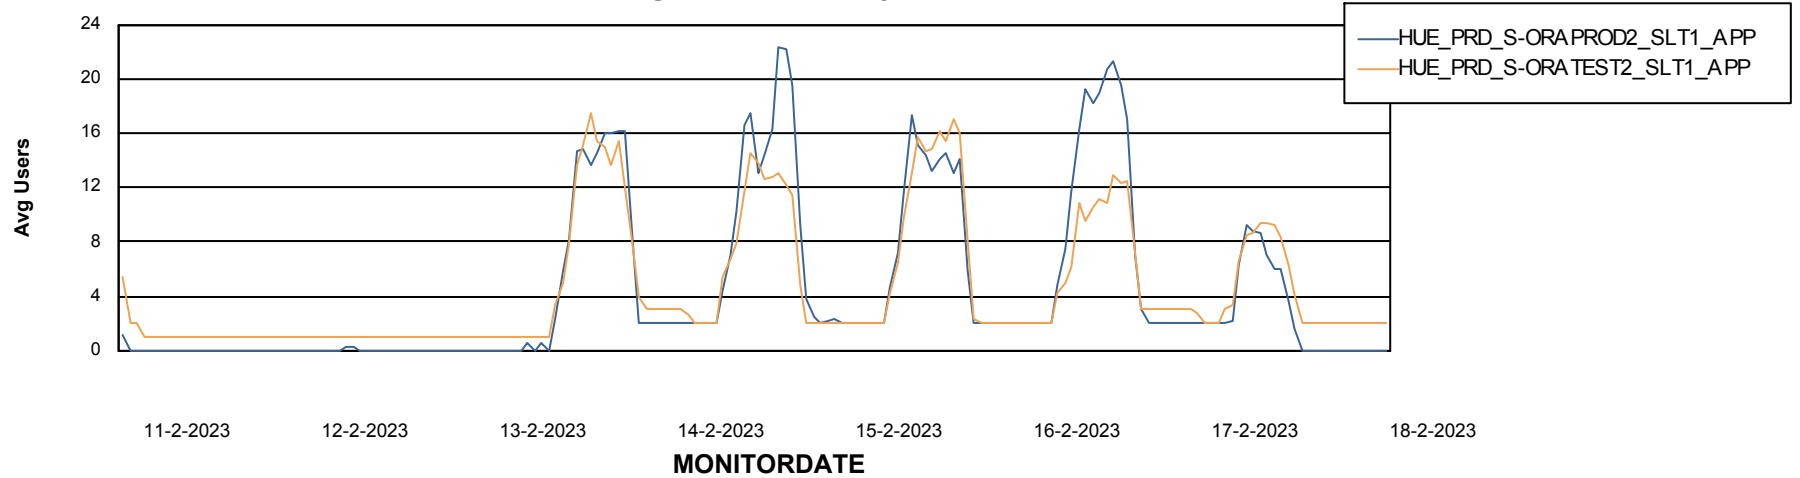

Avg users per day per ABS server