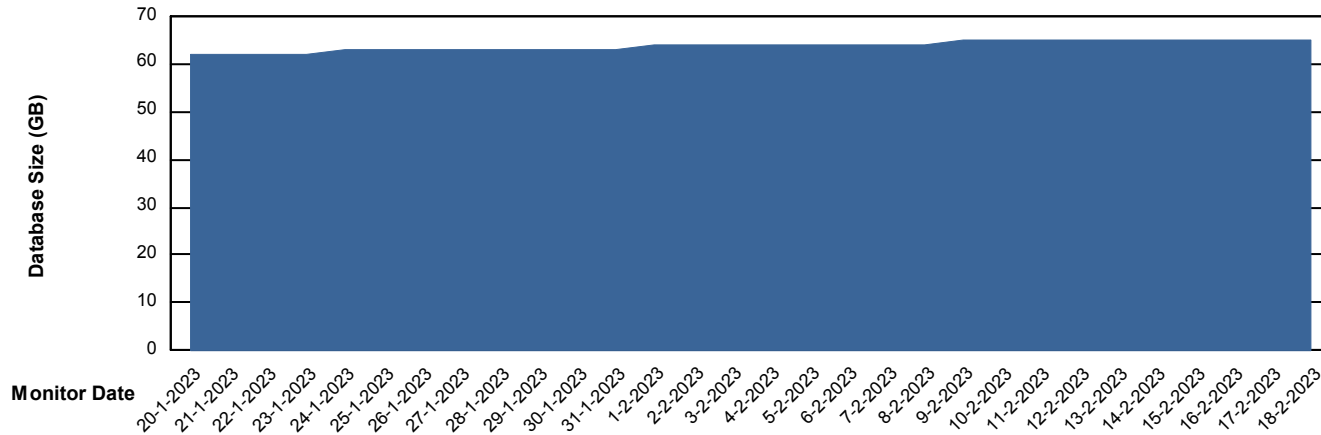

DATABASE SIZE HUE_PRD_S-ORAPROD2_DB

Database growth over last month