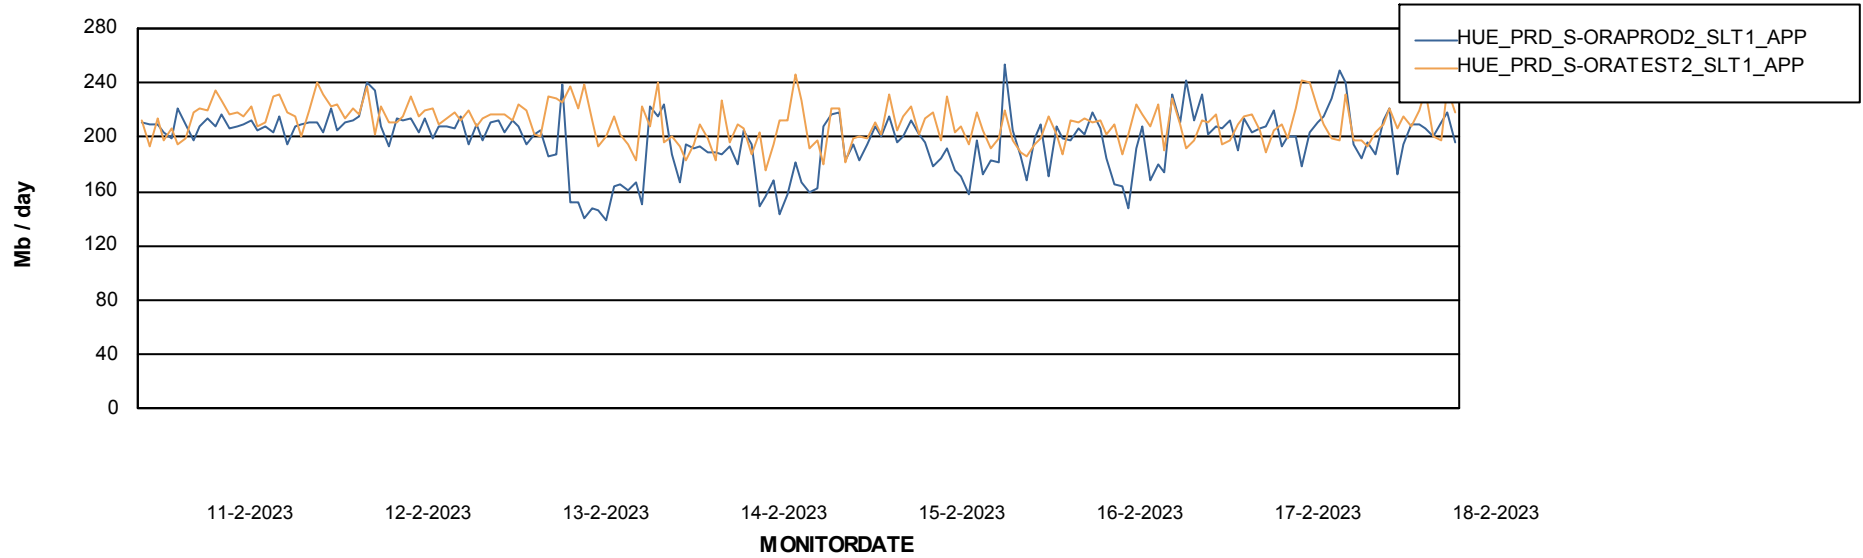

ABSSolute Application Server Services

Avg memory used per ABS Server Service