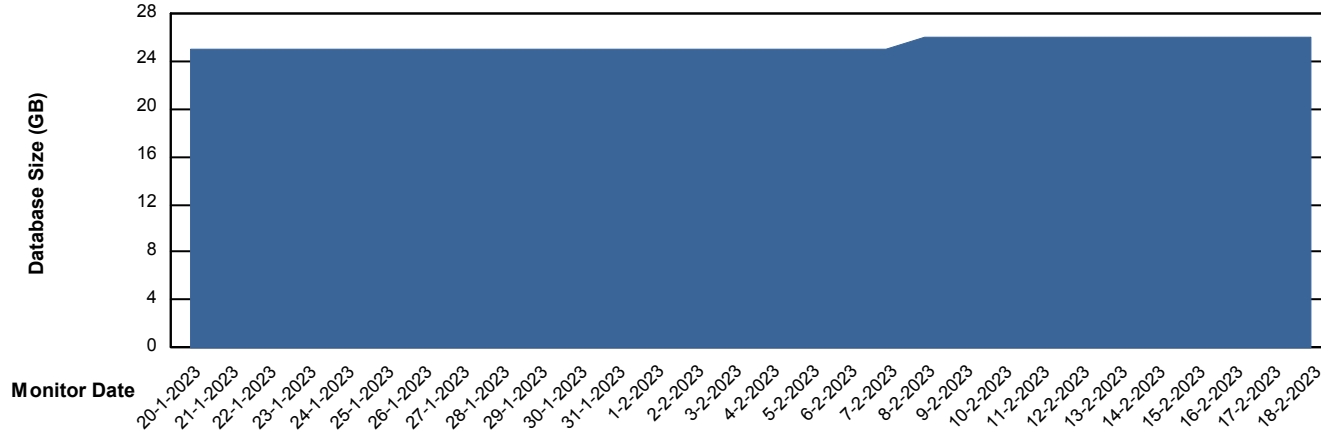

DATABASE SIZE HUE_PRD_S-ORABI_DB

Database growth over last month