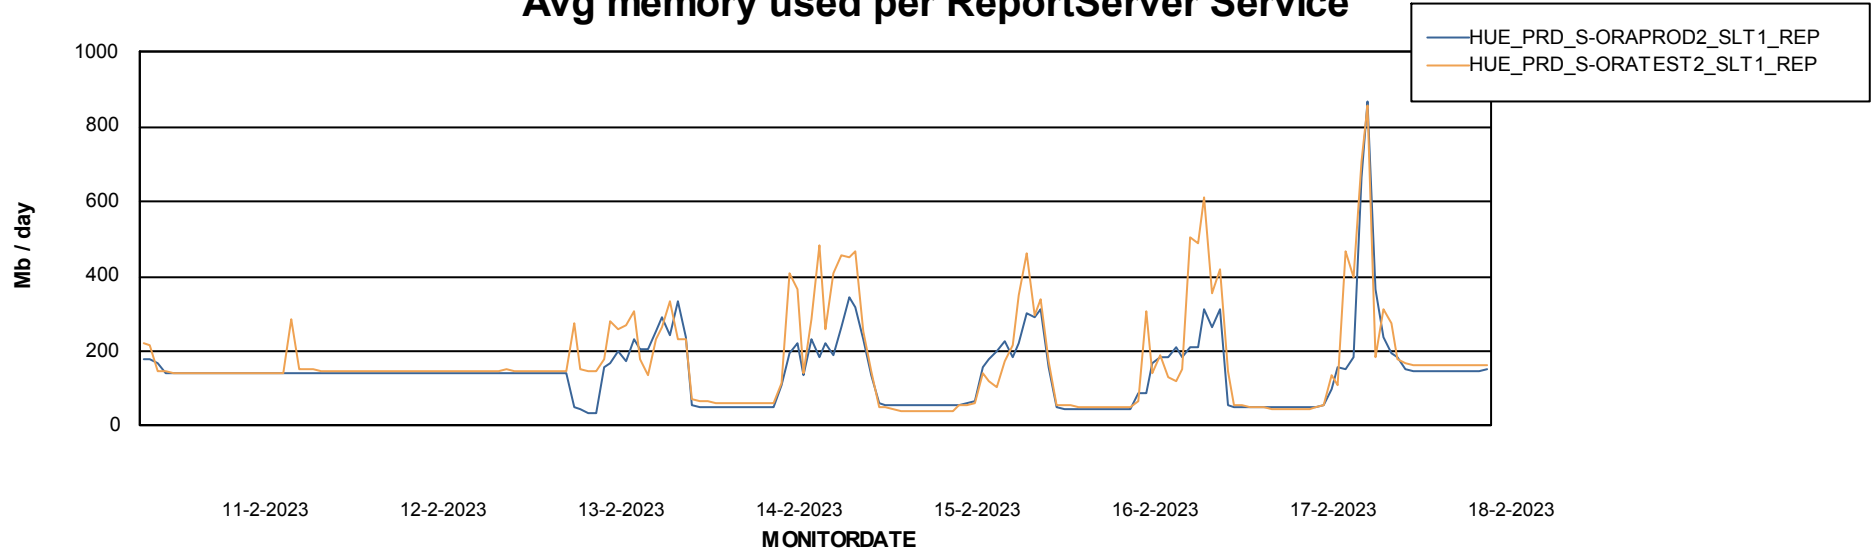

ABSSolute Application ReportServer Services

Avg memory used per ReportServer Service