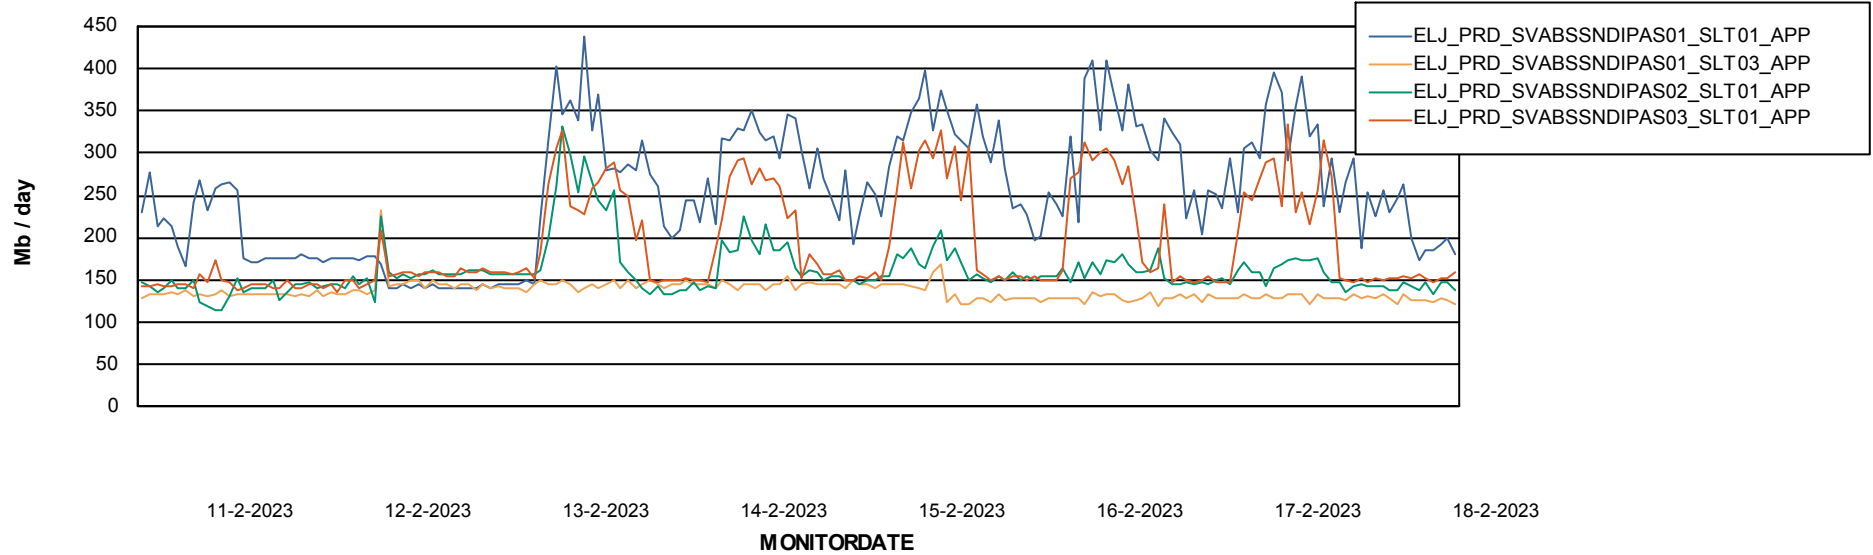

ABSSolute Application Server Services

Avg memory used per ABS Server Service