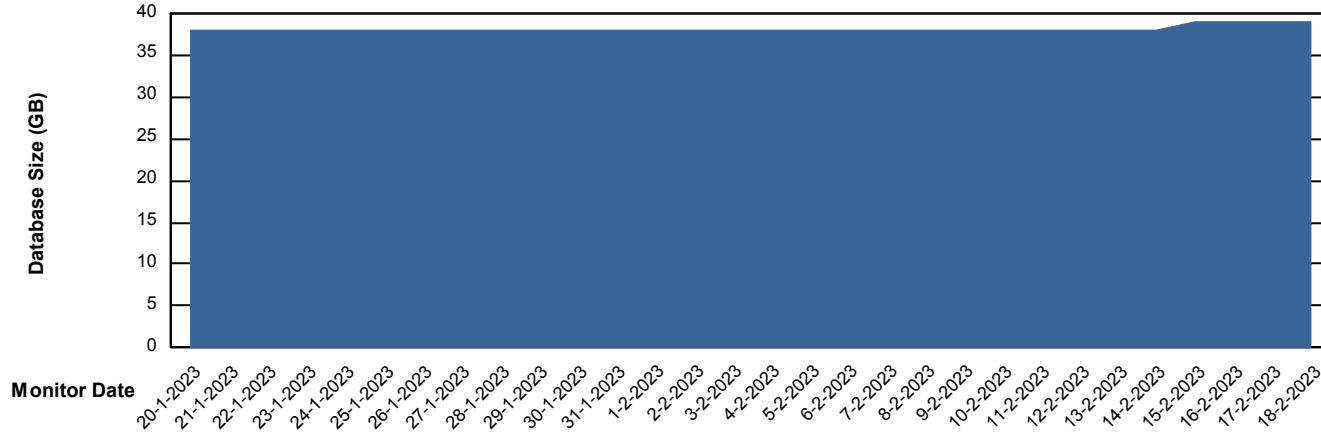

Customer ELJ Production
Database ID 72

Database Performance ELJDB_Standby

DB Processes Max 600
DB Sessions Max 4

Weekly SLA Customer Report

Customer ELJ Production
Database ID 72

DATABASE SIZE ELJDB_BI

Database growth over last month