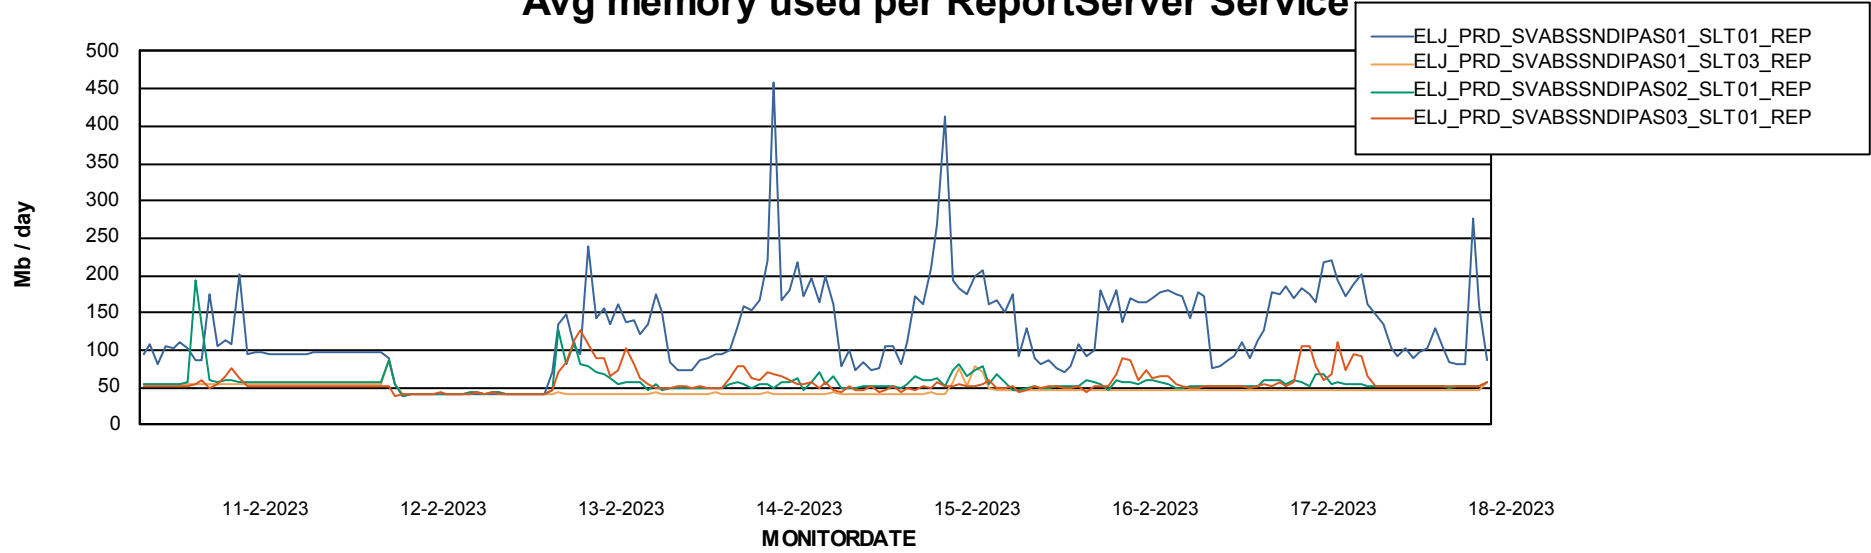

Avg memory used per ABS Server Service

Avg users per day per ABS server

Weekly SLA Customer Report

Customer ELJ Production
Database ID 72

ABSSolute Application ReportServer Services

Avg memory used per ReportServer Service