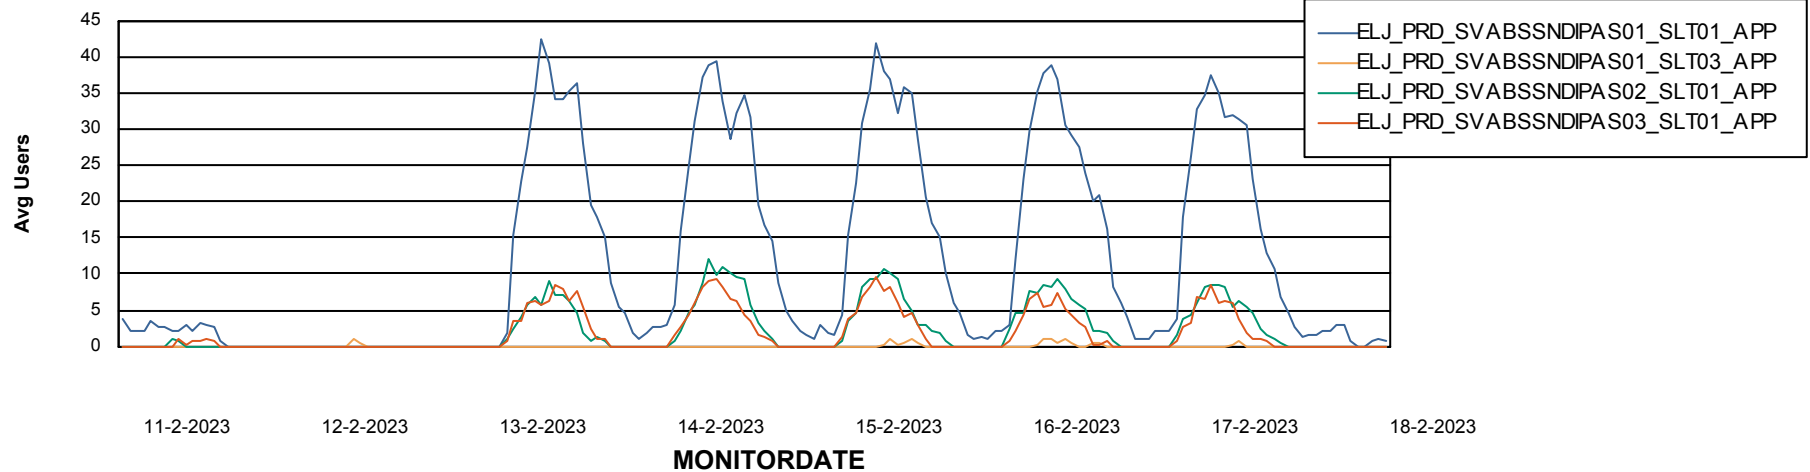

Avg users per day per ABS server