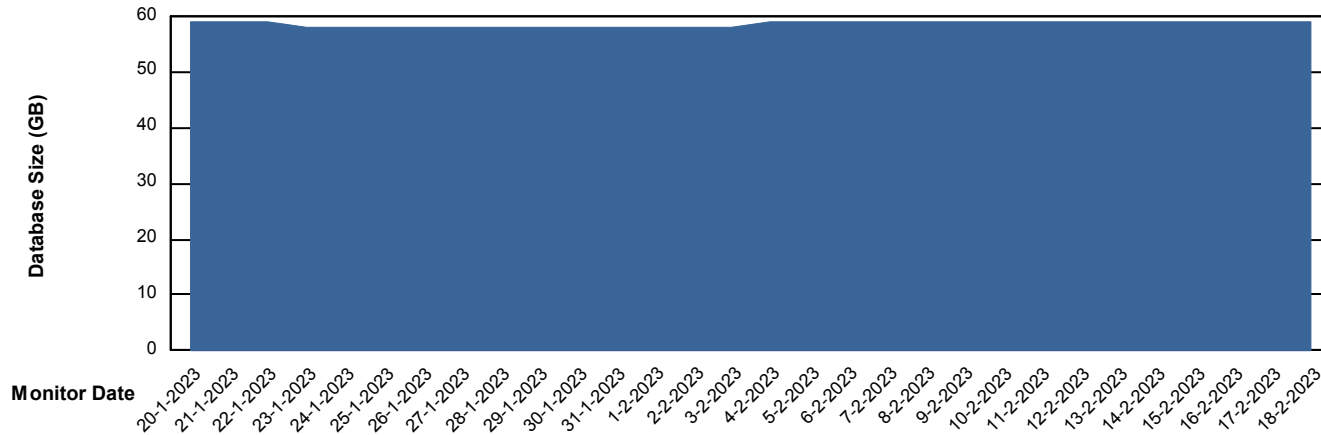

DATABASE SIZE ELJDB_Production

Database growth over last month