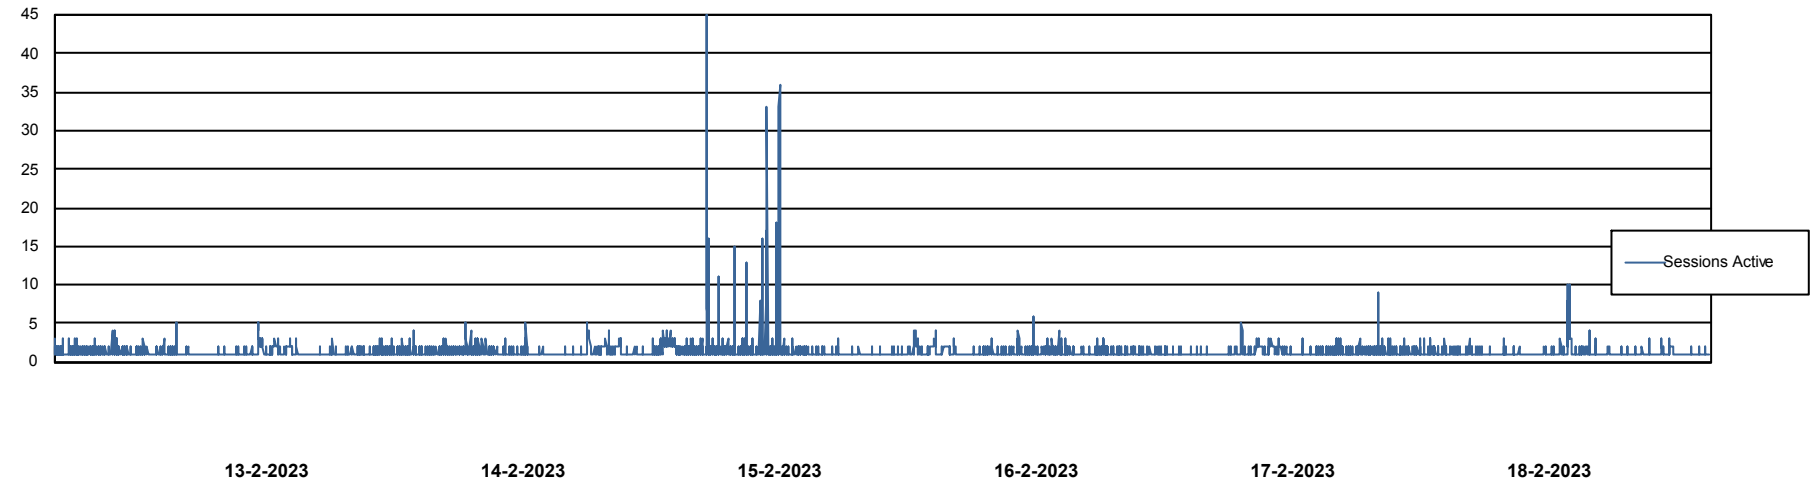

Weekly SLA Customer Report

Customer ELJ Production
Database ID 72

Database Performance ELJDB_BI

Weekly SLA Customer Report

Customer ELJ Production
Database ID 72

Database Performance ELJDB_Production

Weekly SLA Customer Report

Customer ELJ Production
Database ID 72

Database Performance ELJDB_Standby

DB Processes Max 600
DB Sessions Max 4

Weekly SLA Customer Report

Customer ELJ Production
Database ID 72

DATABASE SIZE ELJDB_BI

Database growth over last month