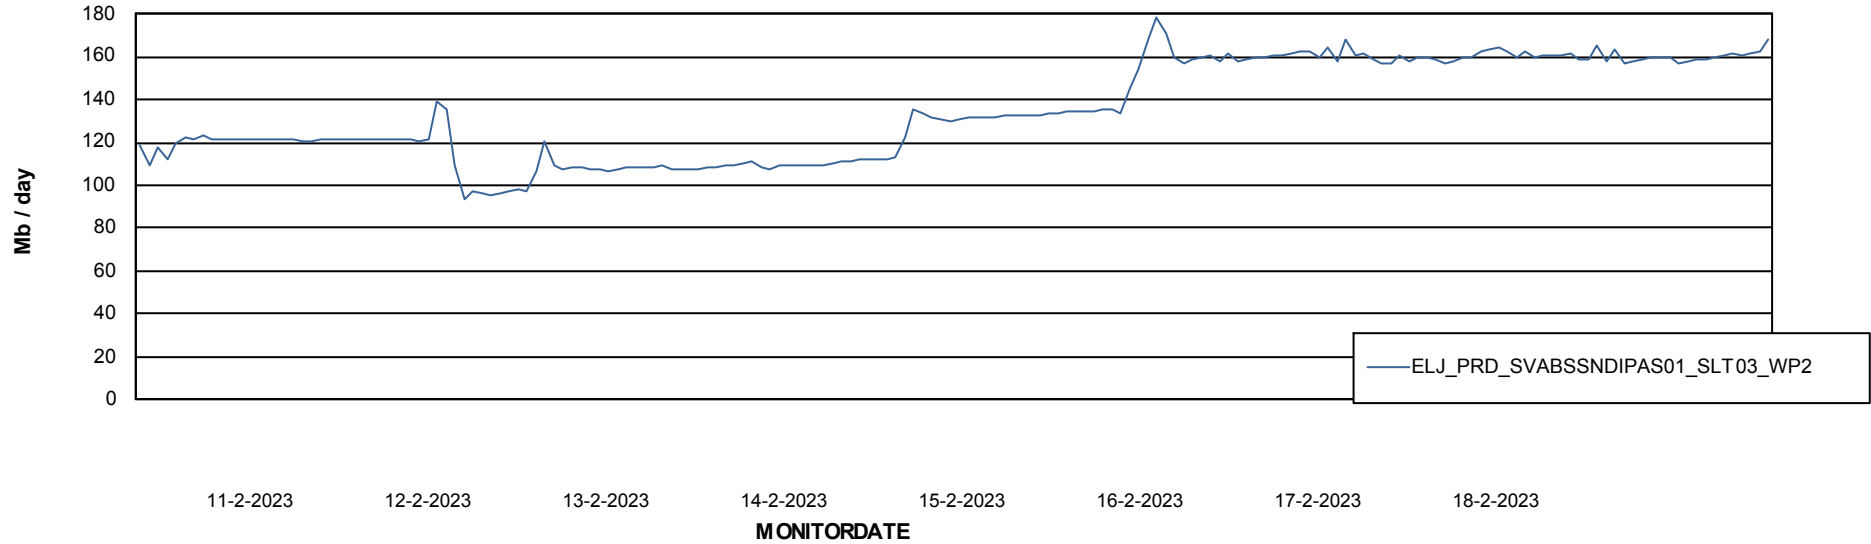

ABSSolute Web Component Services

Avg memory used per ABS Web component