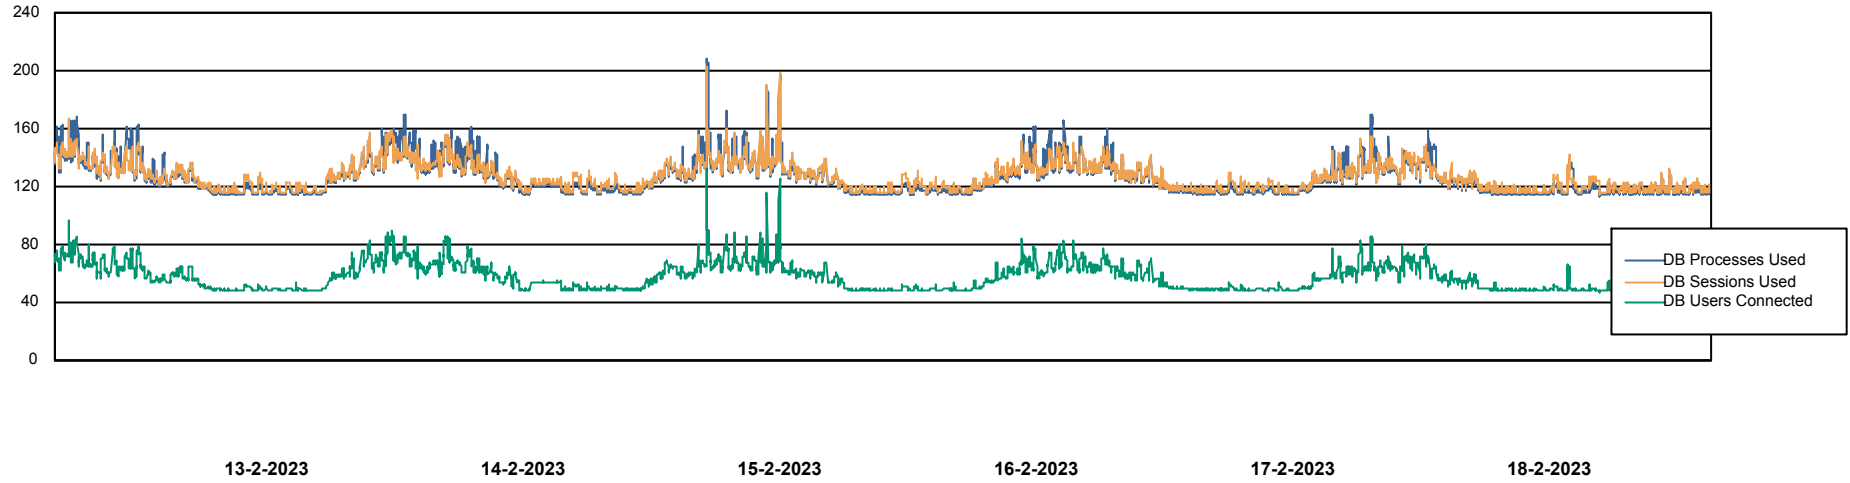

Weekly SLA Customer Report

Customer ELJ Production
Database ID 72

Database Performance ELJDB_BI

Weekly SLA Customer Report

Customer ELJ Production
Database ID 72

Database Performance ELJDB_Production

Weekly SLA Customer Report

Customer ELJ Production
Database ID 72

Database Performance ELJDB_Standby

DB Processes Max 600
DB Sessions Max 4

Weekly SLA Customer Report

Customer ELJ Production
Database ID 72

DATABASE SIZE ELJDB_BI

Database growth over last month