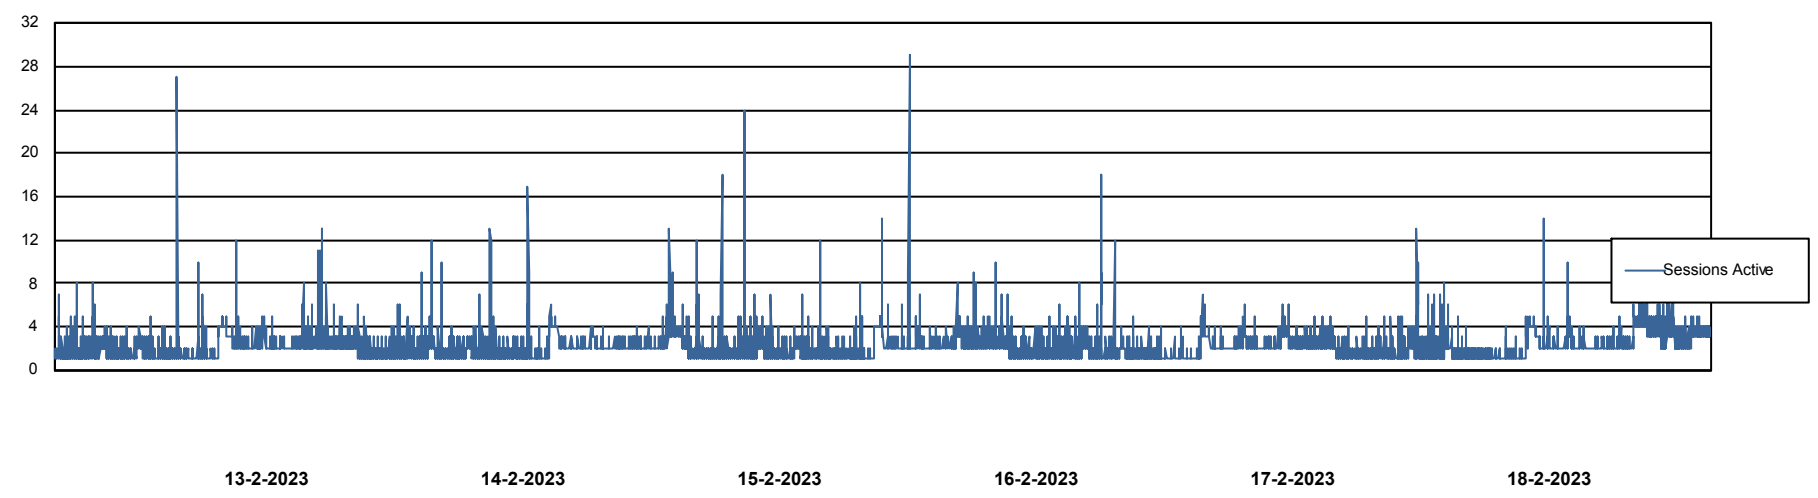

Database Performance ELIDB_Production