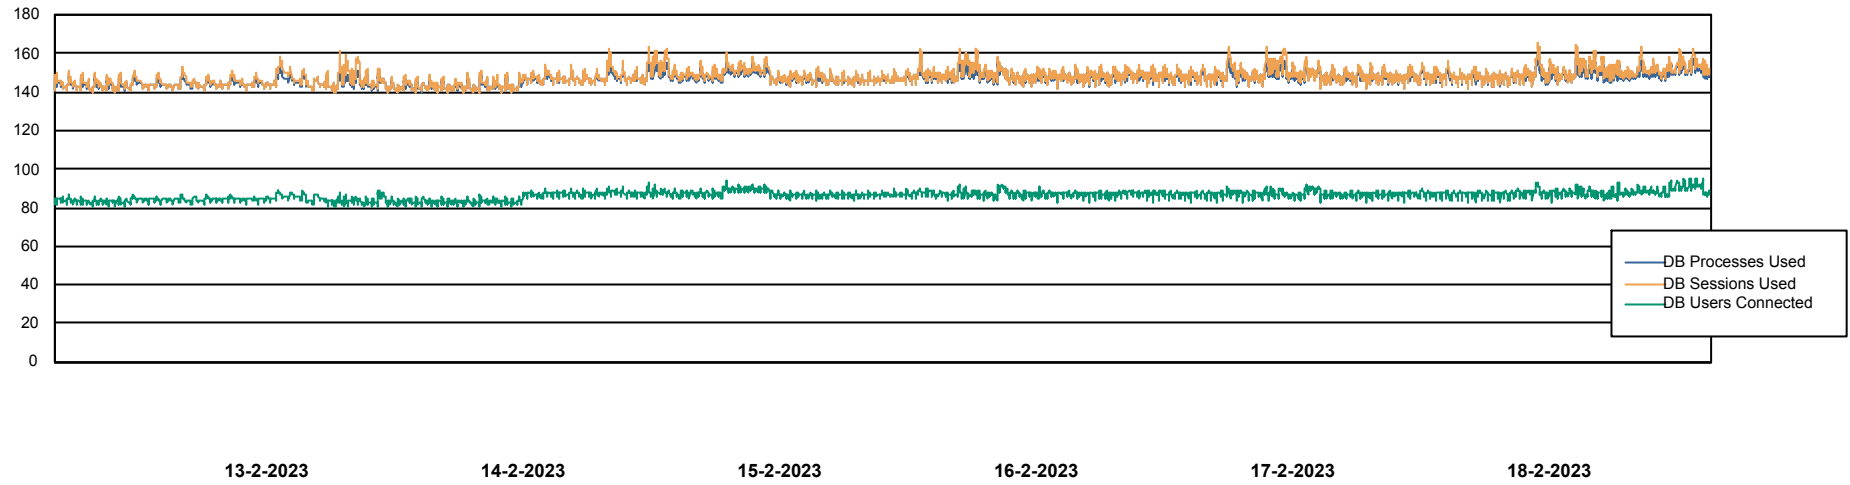

Database Performance ELIDB_BI