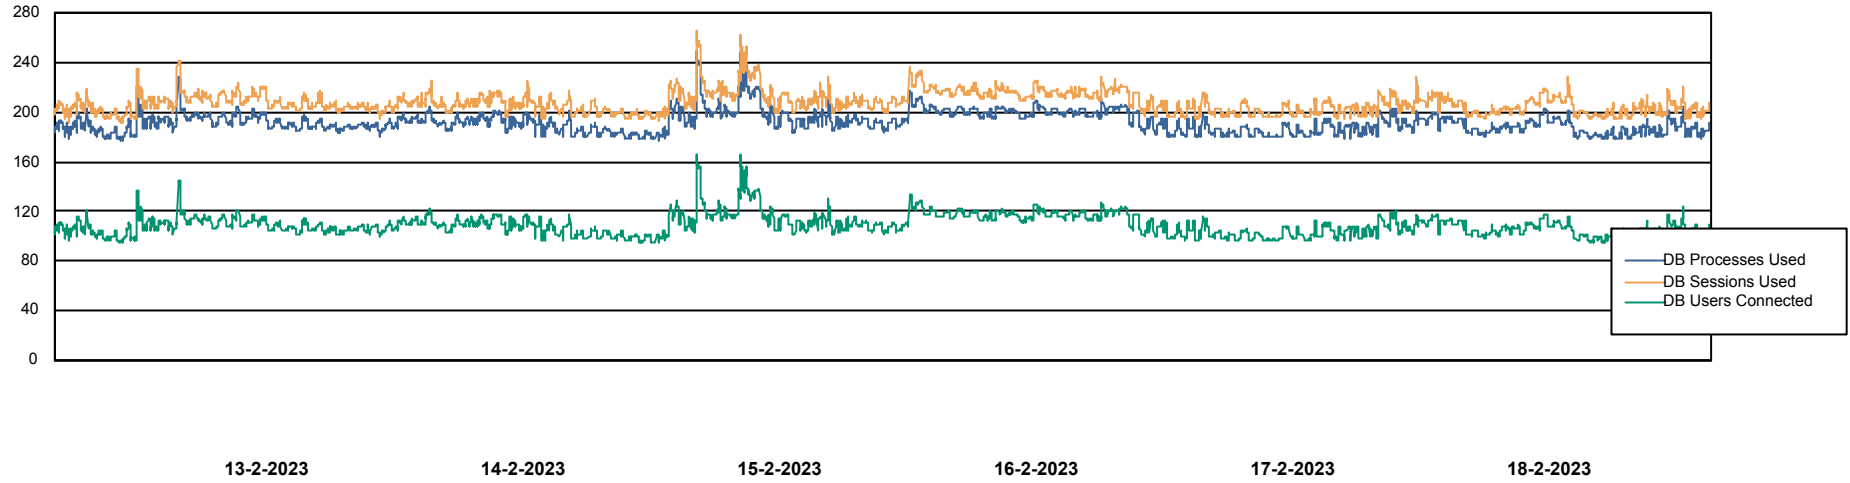

Database Performance ELIDB_Production