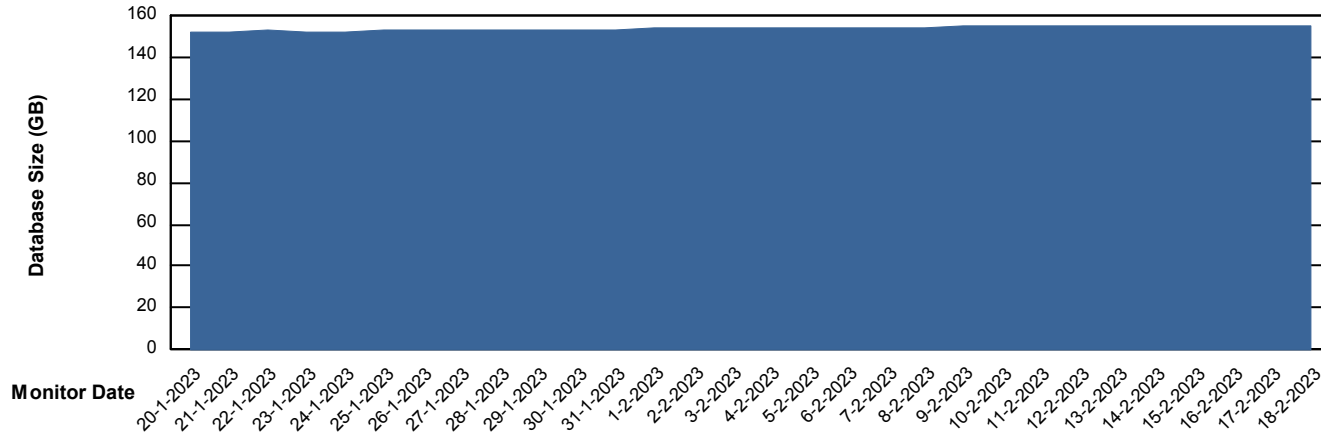

Customer ELI_Production
Database ID 62

Database Performance ELIDB_Production

Weekly SLA Customer Report

Customer ELI_Production
Database ID 62

Database Performance ELIDB_Standby

DB Processes Max 1,000

Weekly SLA Customer Report

Customer ELI_Production
Database ID 62

DATABASE SIZE ELIDB_BI

Database growth over last month

DATABASE SIZE ELIDB_BI_FUTURE

Database growth over last month

Weekly SLA Customer Report

Customer ELI_Production
Database ID 62