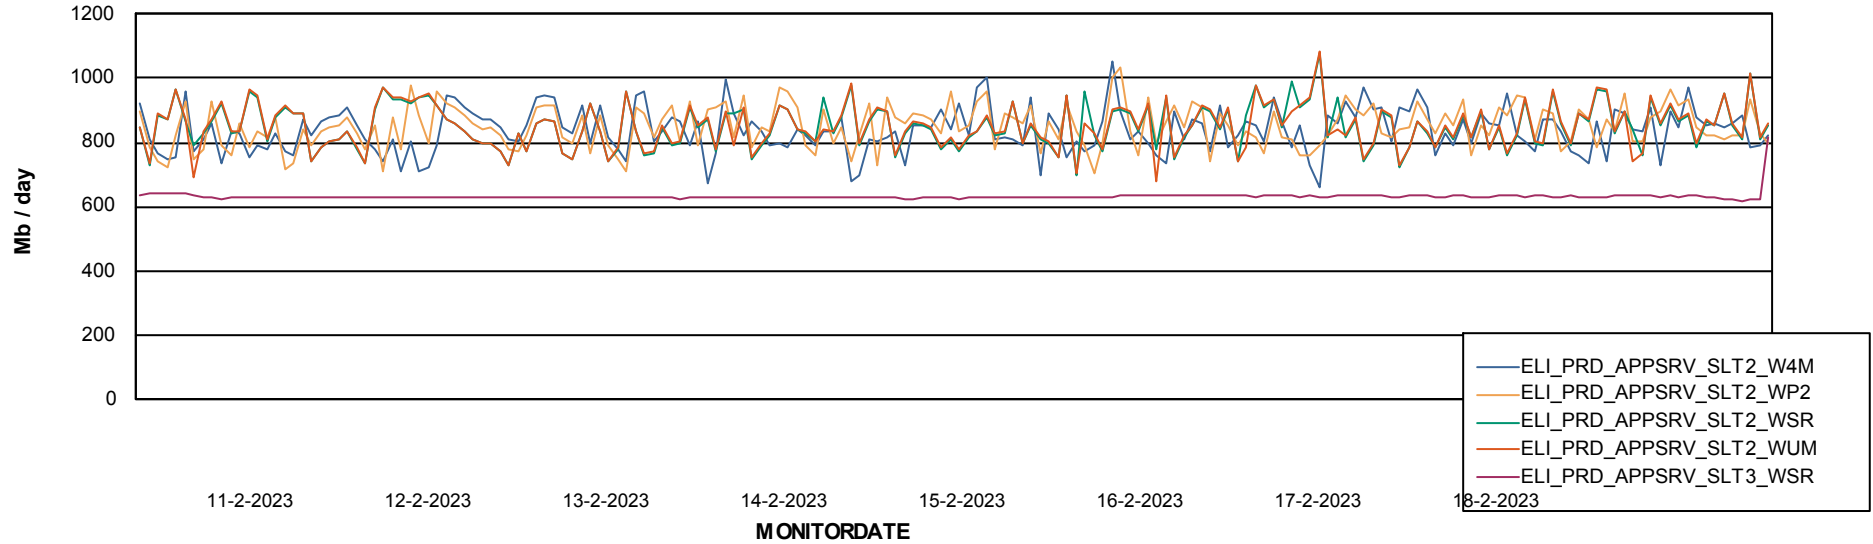

ABSSolute Application Server Services

Avg memory used per ABS Web component