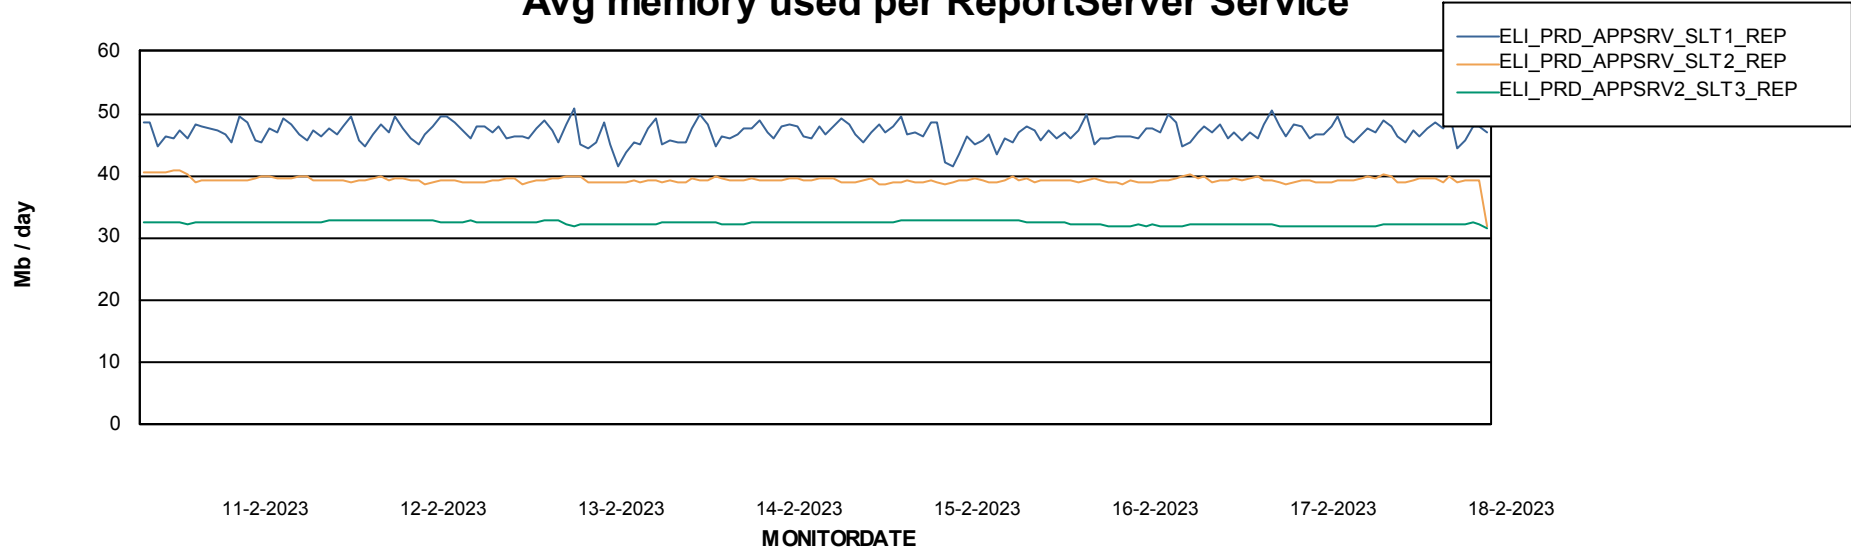

ABSSolute Application Server Services

Avg memory used per ReportServer Service