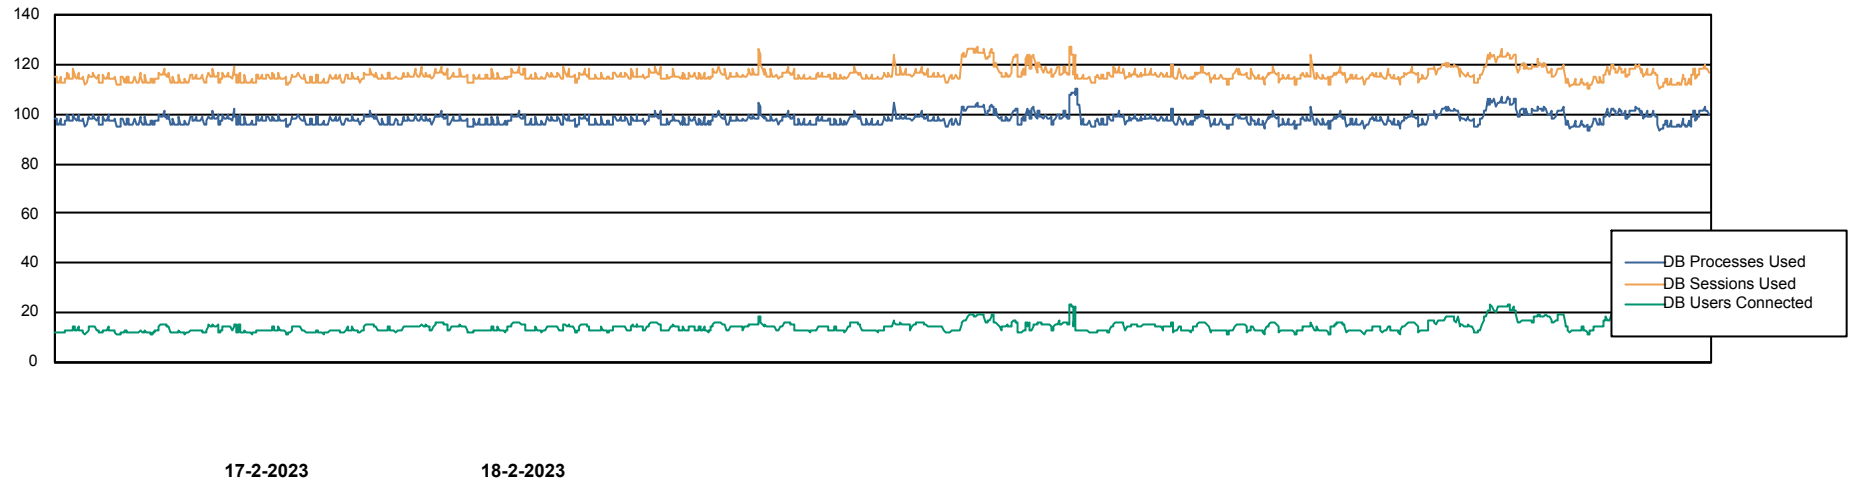

Weekly SLA Customer Report

Customer ELI_Production
Database ID 62

Database Performance ELIDB_BI

Weekly SLA Customer Report

Customer ELI_Production
Database ID 62

Database Performance ELIDB_BI_FUTURE

Weekly SLA Customer Report