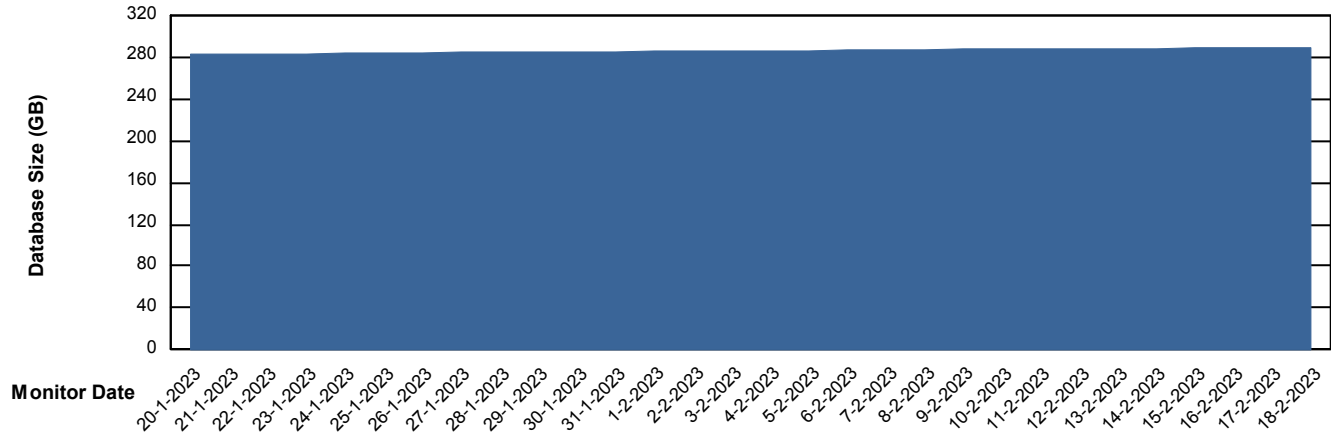

DATABASE SIZE ELIDB_Production

Database growth over last month