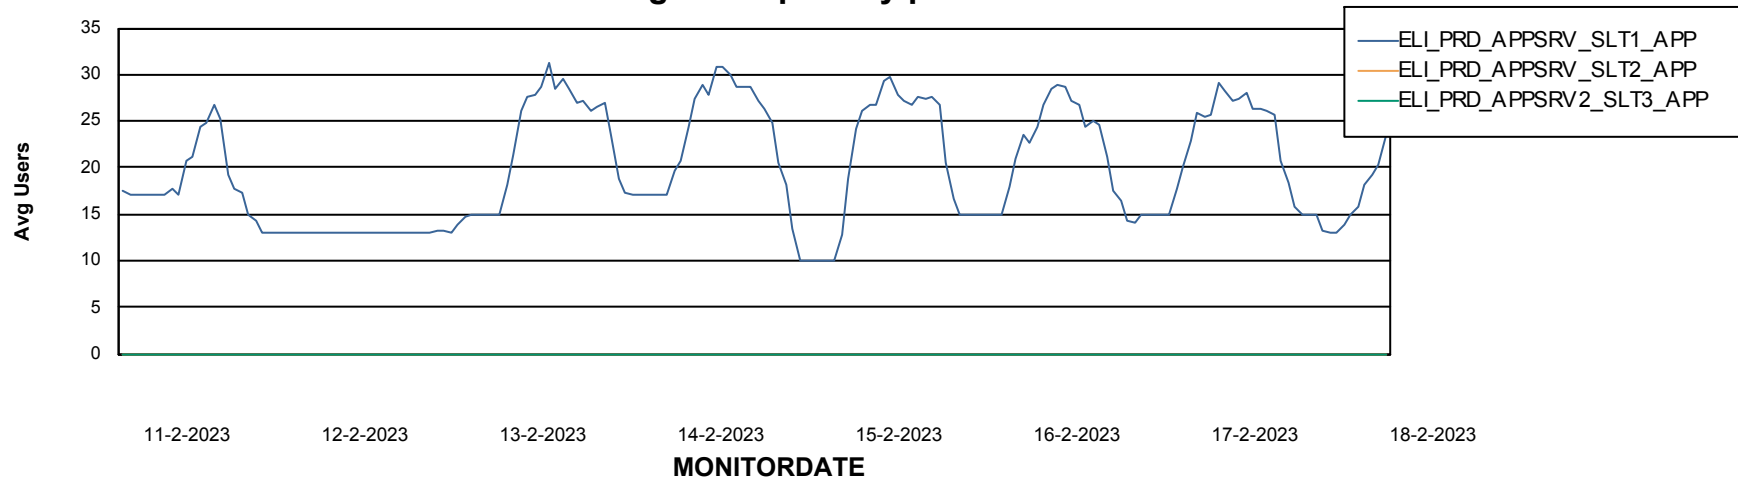

Avg users per day per ABS server