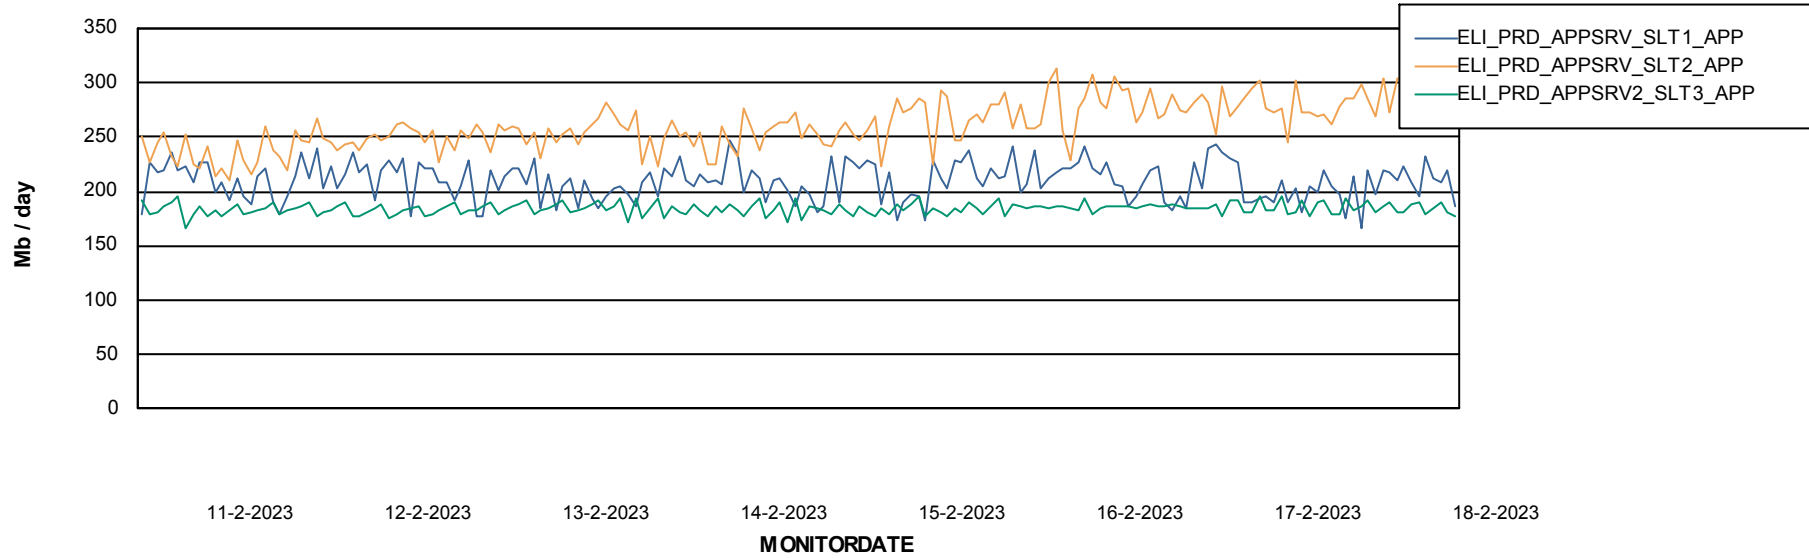

ABSSolute Application Server Services

Avg memory used per ABS Server Service