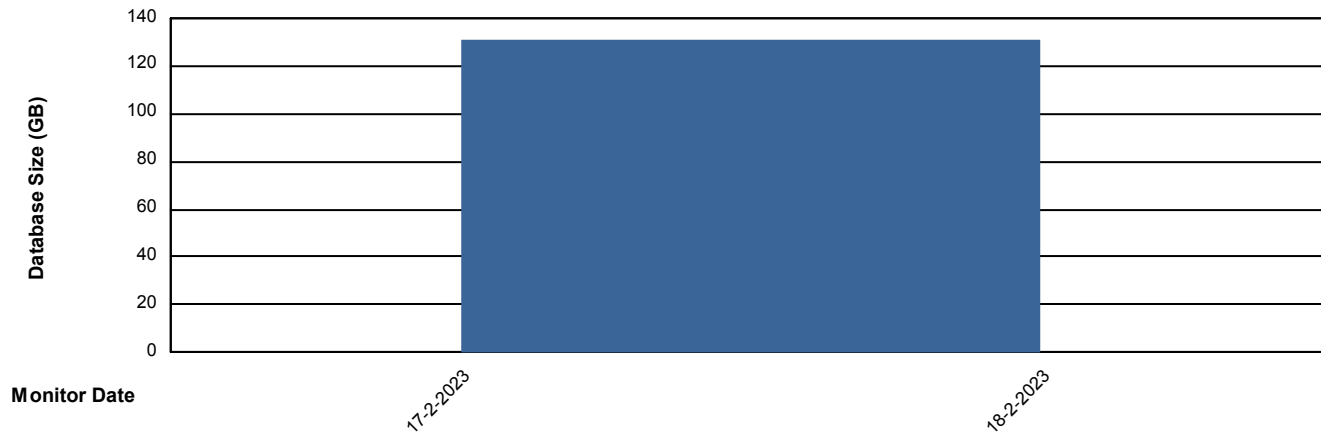

Customer ELI_Production
Database ID 62

DATABASE SIZE ELIDB_BI

Database growth over last month

DATABASE SIZE ELIDB_BI_FUTURE

Database growth over last month

Weekly SLA Customer Report

Customer ELI_Production
Database ID 62