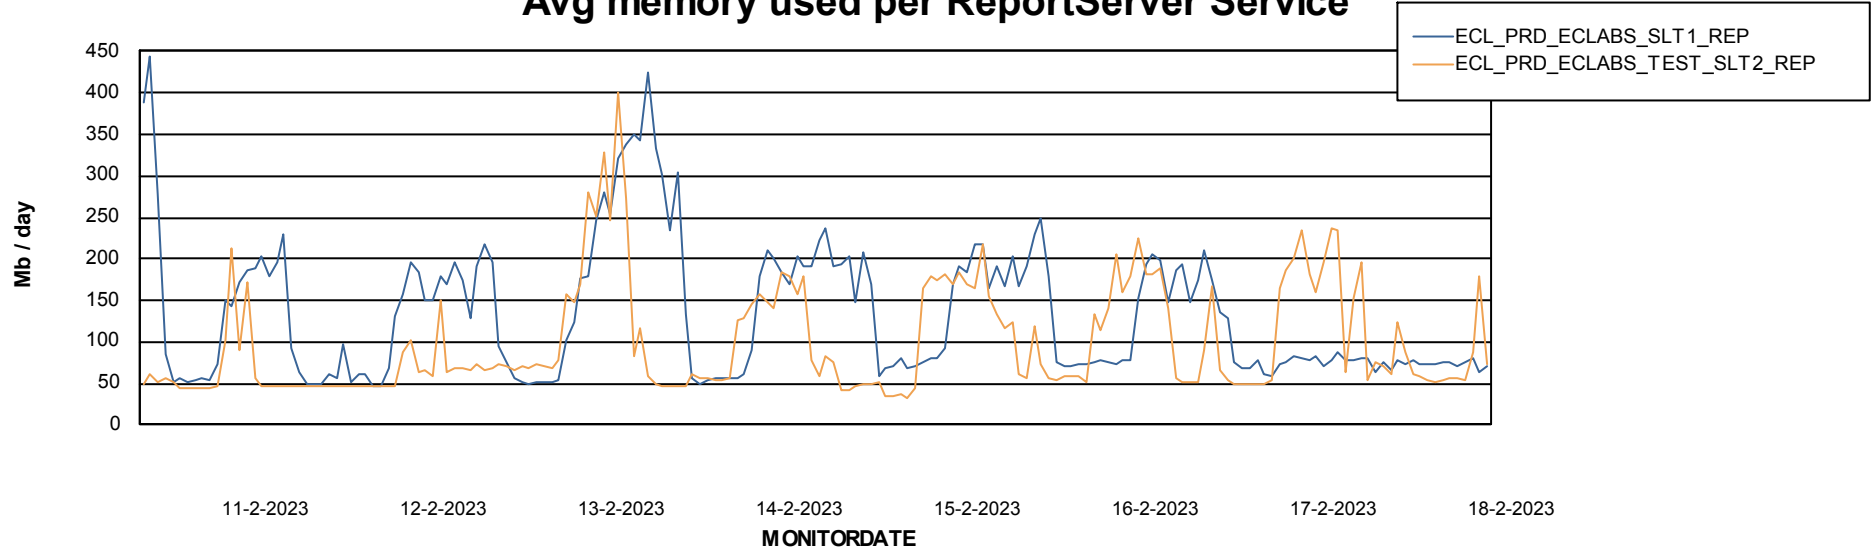

ABSSolute Application ReportServer Services

Avg memory used per ReportServer Service