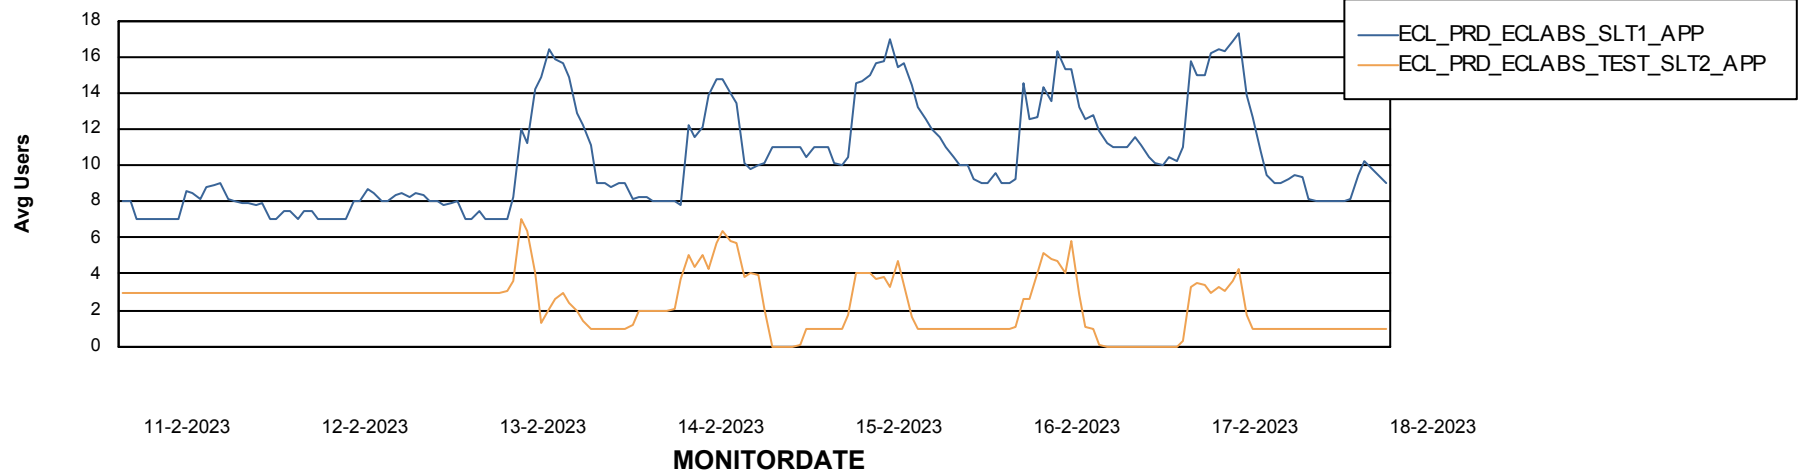

Date	Tablespace Name	Filesize (Gb)	Usedsize (Gb)	Percentage free
18-2-2023	ABSDATA	81	43	47
	INDX	10	5	54
17-2-2023	ABSDATA	81	43	47
	INDX	10	5	54
16-2-2023	ABSDATA	81	43	47
	INDX	10	5	54
15-2-2023	ABSDATA	81	43	47
	INDX	10	5	54
14-2-2023	ABSDATA	81	42	48
	INDX	10	5	54
13-2-2023	ABSDATA	81	42	48
	INDX	10	5	54
12-2-2023	ABSDATA	81	42	48
	INDX	10	5	54

Weekly SLA Customer Report

Customer ECL_Production
Database ID 156

ABSSolute Application Server Services

Avg memory used per ABS Server Service

Avg users per day per ABS server

Weekly SLA Customer Report

Customer ECL_Production
Database ID 156