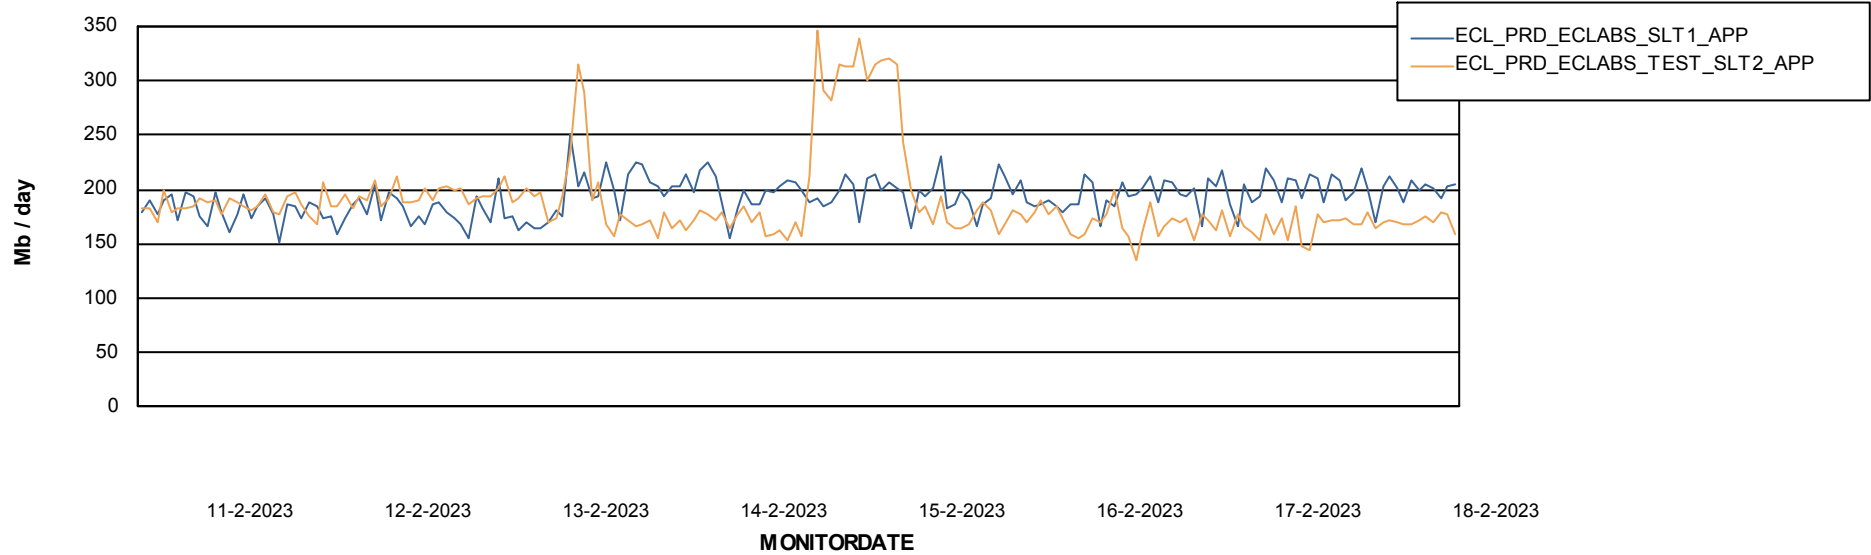

Date	Tablespace Name	Filesize (Gb)	Usedsize (Gb)	Percentage free
18-2-2023	ABSDATA	81	43	47
	INDX	10	5	54
17-2-2023	ABSDATA	81	43	47
	INDX	10	5	54
16-2-2023	ABSDATA	81	43	47
	INDX	10	5	54
15-2-2023	ABSDATA	81	43	47
	INDX	10	5	54
14-2-2023	ABSDATA	81	42	48
	INDX	10	5	54
13-2-2023	ABSDATA	81	42	48
	INDX	10	5	54
12-2-2023	ABSDATA	81	42	48
	INDX	10	5	54

Weekly SLA Customer Report

Customer ECL_Production
Database ID 156

ABSSolute Application Server Services

Avg memory used per ABS Server Service

Avg users per day per ABS server

Weekly SLA Customer Report

Customer ECL_Production
Database ID 156