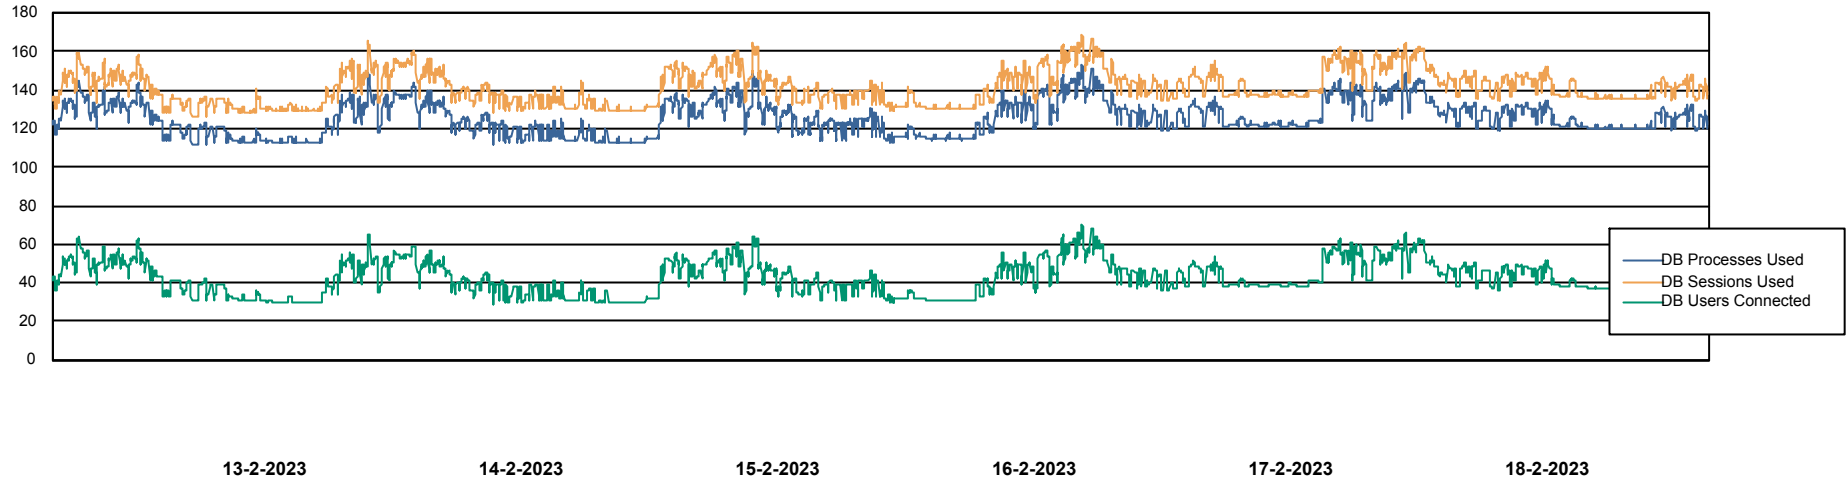

Weekly SLA Customer Report

Customer ECL_Production
Database ID 156

Harddisk Usage ECL_PRD_ECLABS-WEB

	Free disk space on C: (%)	Total disk space on C: (Gb)	Used disk space on C: (Gb)
18-2-2023	74	99	26
17-2-2023	74	99	26
16-2-2023	74	99	26
15-2-2023	74	99	26
14-2-2023	73	99	26
13-2-2023	73	99	27
12-2-2023	73	99	27

Weekly SLA Customer Report

Customer ECL_Production
Database ID 156

Database Performance ECL_PRD_ECLABS_DB_Production

Weekly SLA Customer Report

Customer ECL_Production
Database ID 156

Database Performance ECL_TEST_ECLABS-TEST_DB_STB (ECL_Standby DB)