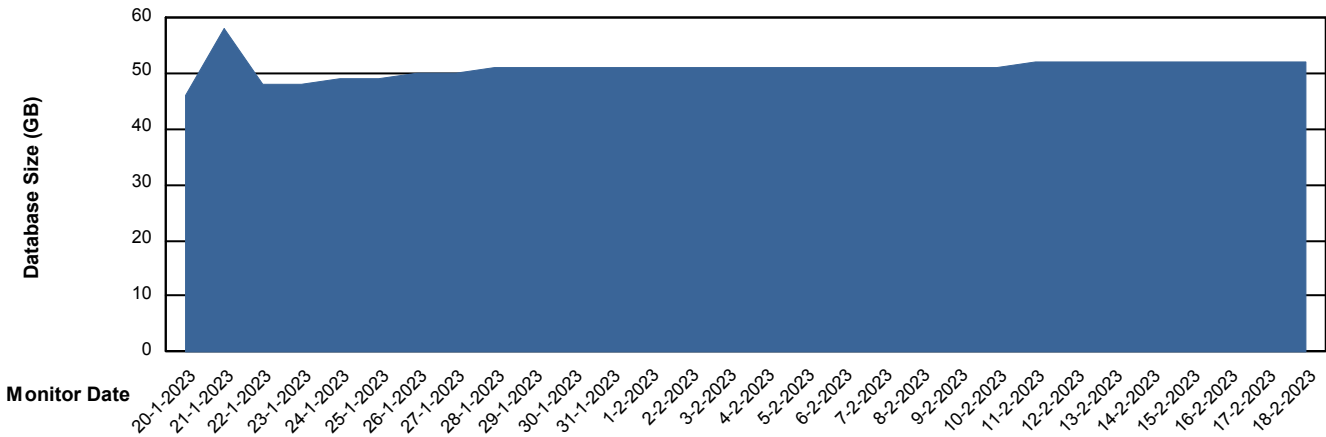

DB Processes Max 1,000

Weekly SLA Customer Report

Customer ECL_Production
 Database ID 156

DATABASE SIZE ECL_PRD_ECLABS_DB_Production

Database growth over last month

Database Tablespace ECL_PRD_ECLABS_DB_Production