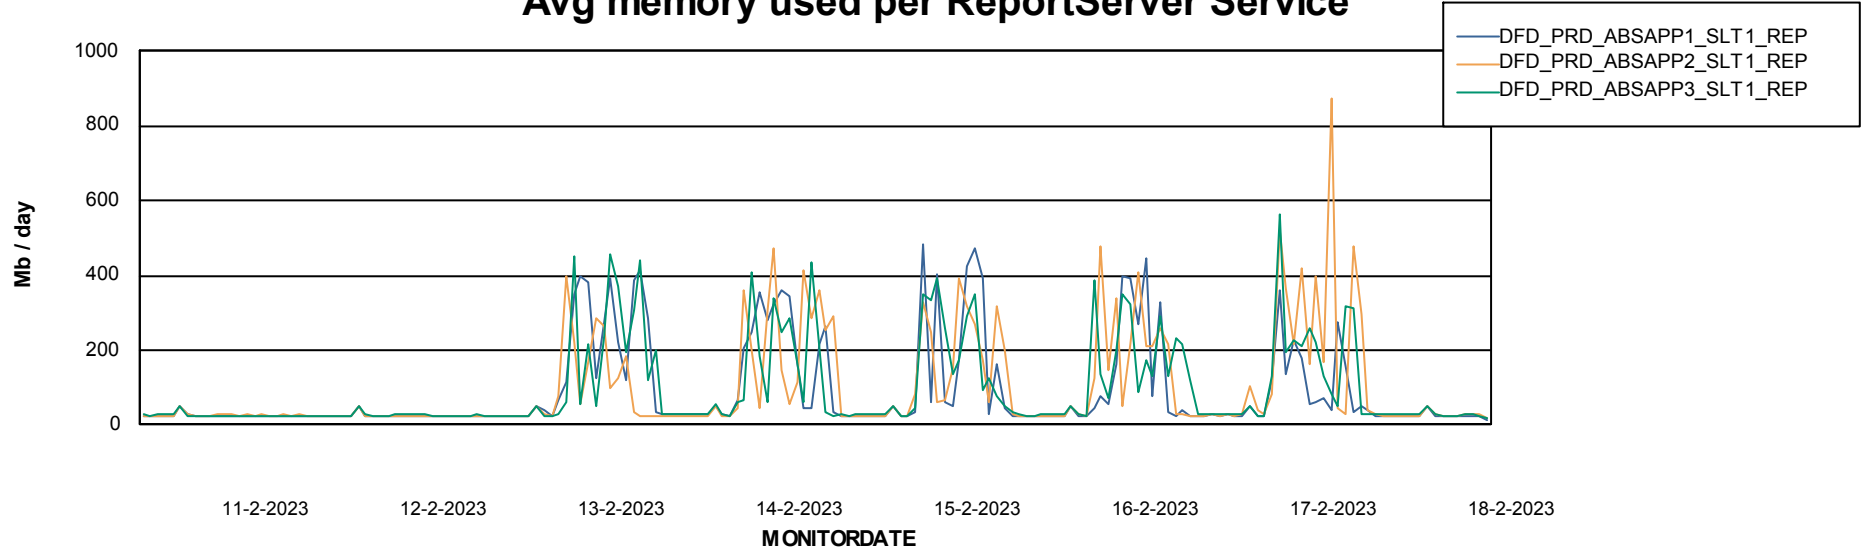

ABSSolute Application ReportServer Services

Avg memory used per ReportServer Service