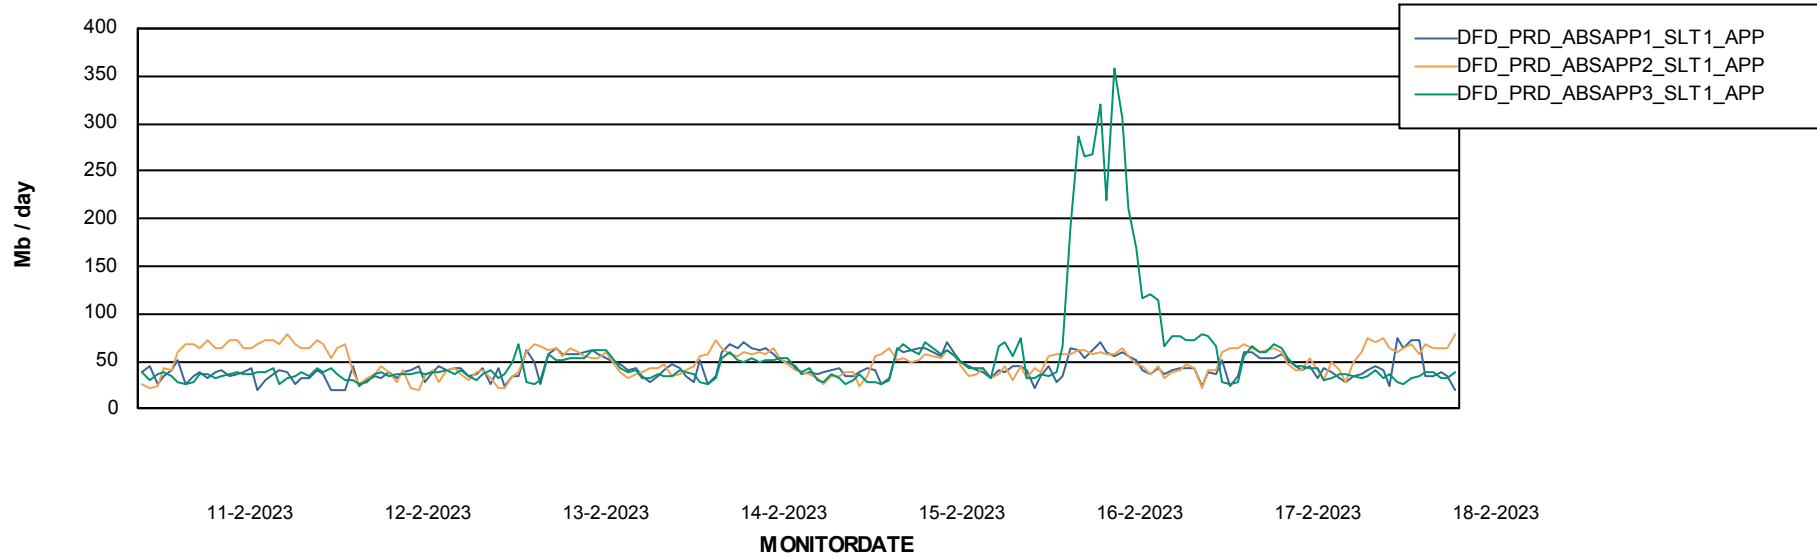

Database Performance DFDDDBI_Production

DB Processes Max 500

17-2-2023

18-2-2023

Weekly SLA Customer Report

Customer DFD_Production
 Database ID 39

DATABASE SIZE DFDDDB_Production

Database growth over last month

Database Tablespace DFDDDB_Production

Date	Tablespace Name	Filesize (Gb)	Usedsize (Gb)	Percentage free
18-2-2023	ABSDATA	100	0	100
	INDX	199	0	100
17-2-2023	ABSDATA	100	33	67
	INDX	199	131	34
16-2-2023	ABSDATA	83	32	61
	INDX	161	131	19
15-2-2023	ABSDATA	83	32	61
	INDX	161	130	20
14-2-2023	ABSDATA	83	33	61
	INDX	161	128	20
13-2-2023	ABSDATA	83	32	61
	INDX	161	127	21
12-2-2023	ABSDATA	83	32	62
	INDX	161	127	21

Weekly SLA Customer Report

Customer DFD_Production
Database ID 39

ABSSolute Application Server Services

Avg memory used per ABS Server Service

Avg users per day per ABS server

Weekly SLA Customer Report

Customer DFD_Production
Database ID 39