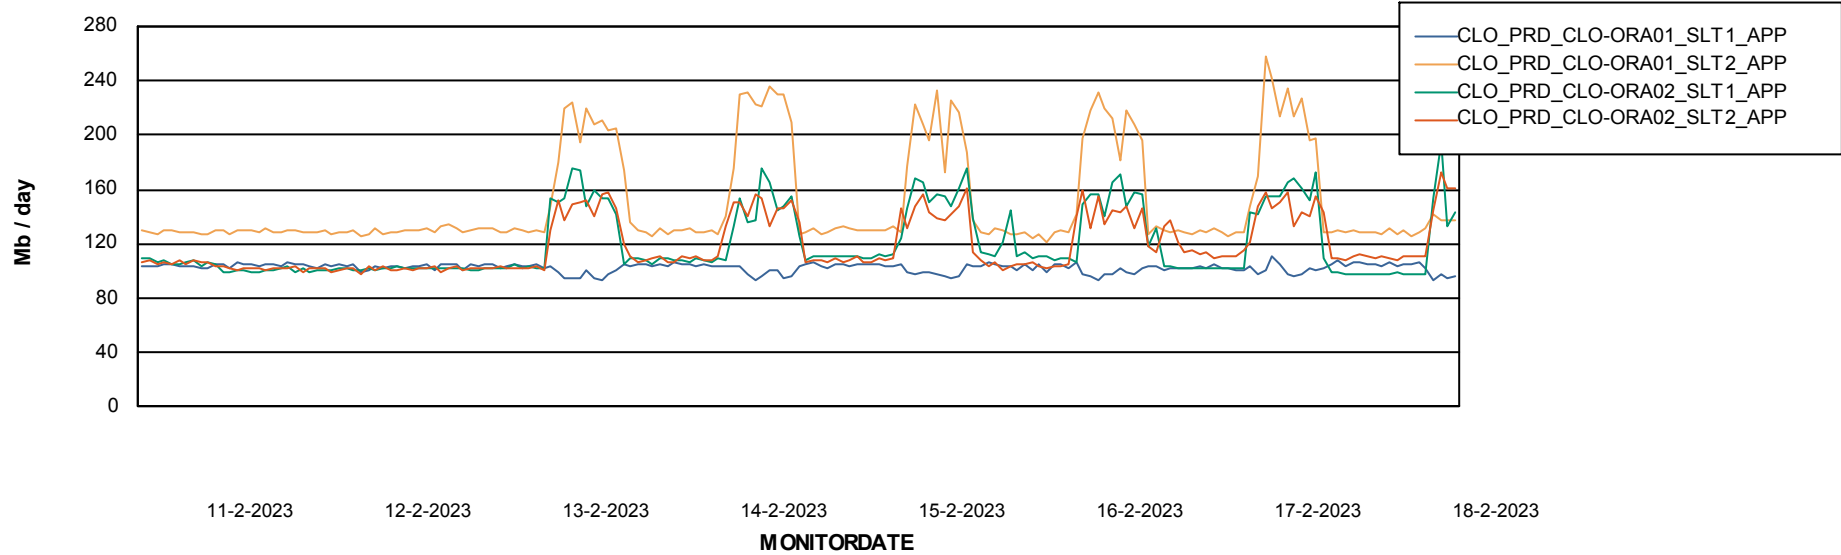

ABSSolute Application Server Services

Avg memory used per ABS Server Service