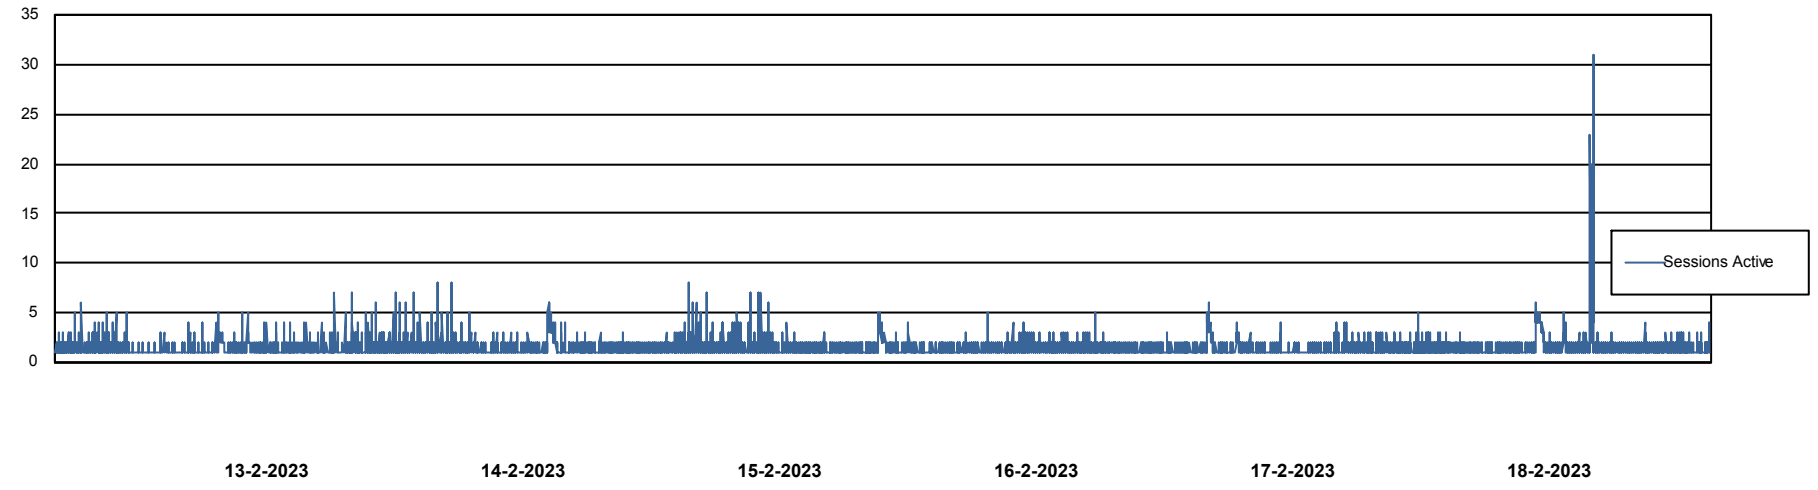

Database Performance CLODB_PRD_CLO-ORA01