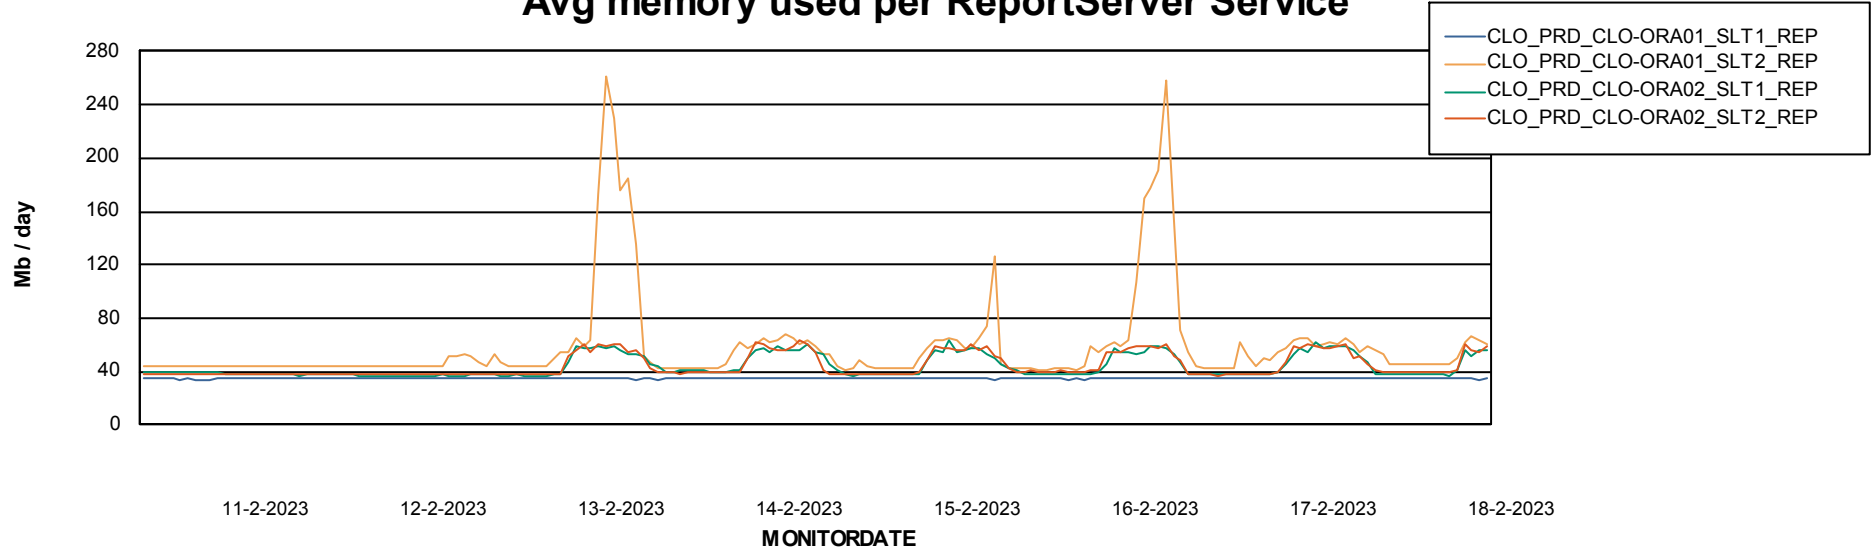

ABSSolute Application ReportServer Services

Avg memory used per ReportServer Service