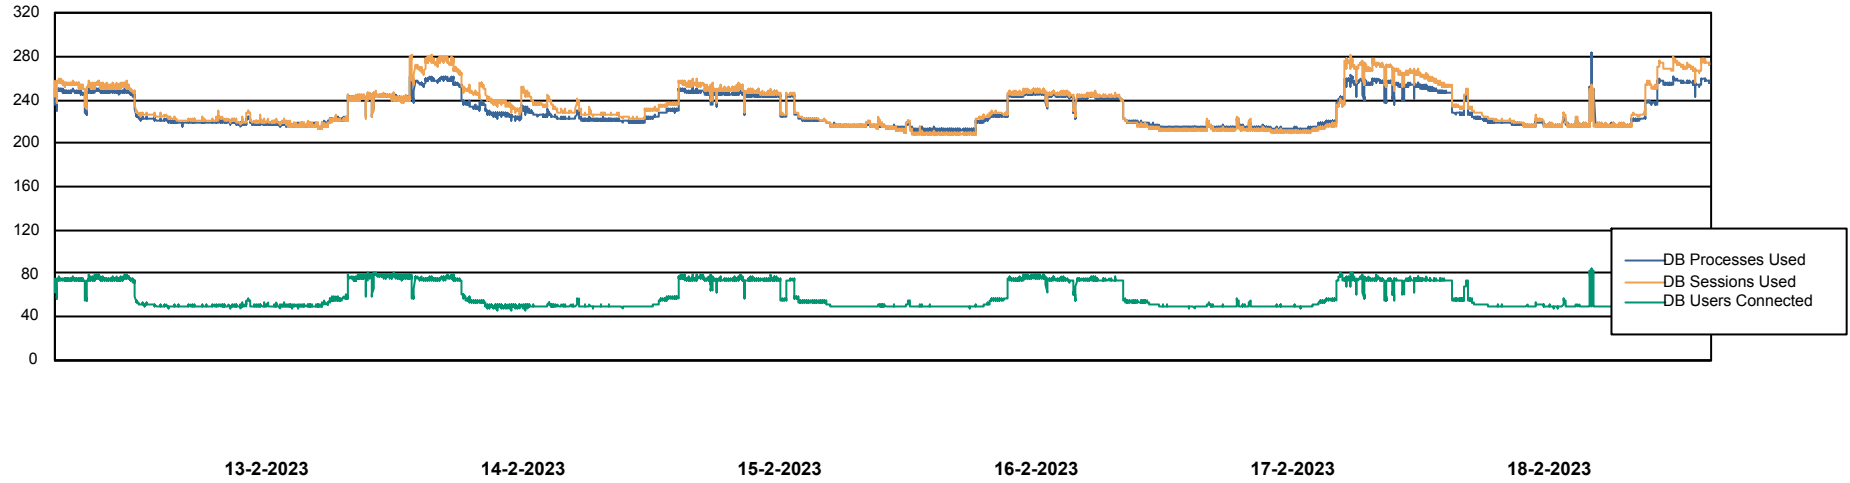

Database Performance CLODB_PRD_CLO-ORA01