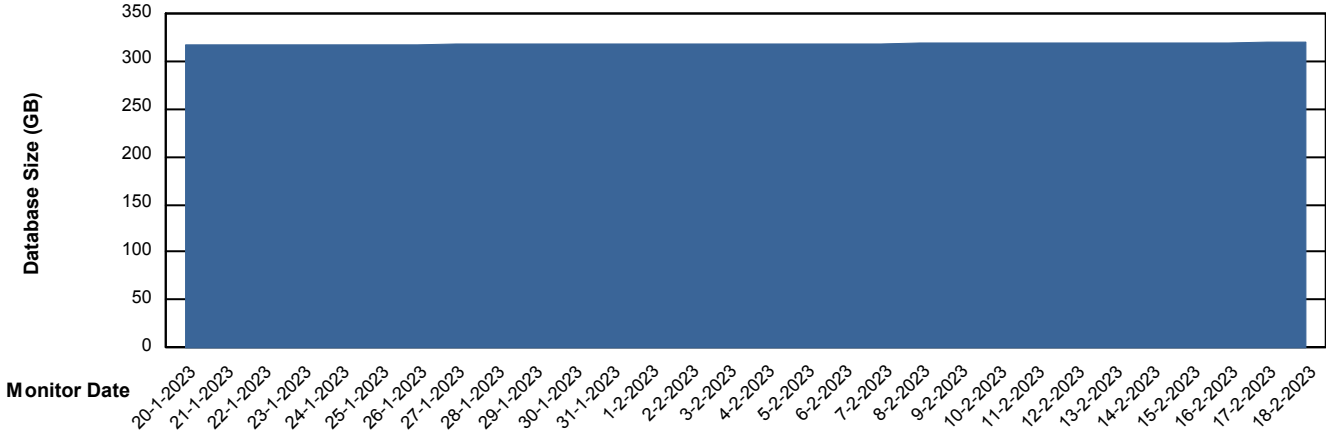

DATABASE SIZE CLODB_PRD_CLO-ORA01

Database growth over last month