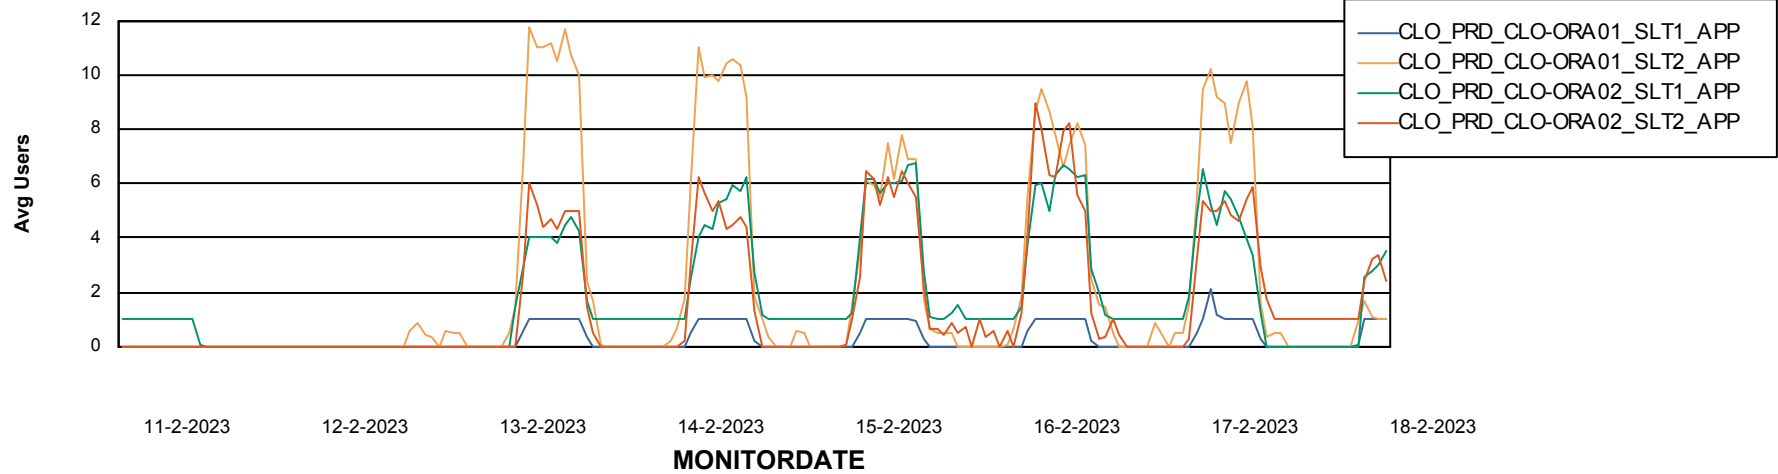

Avg users per day per ABS server