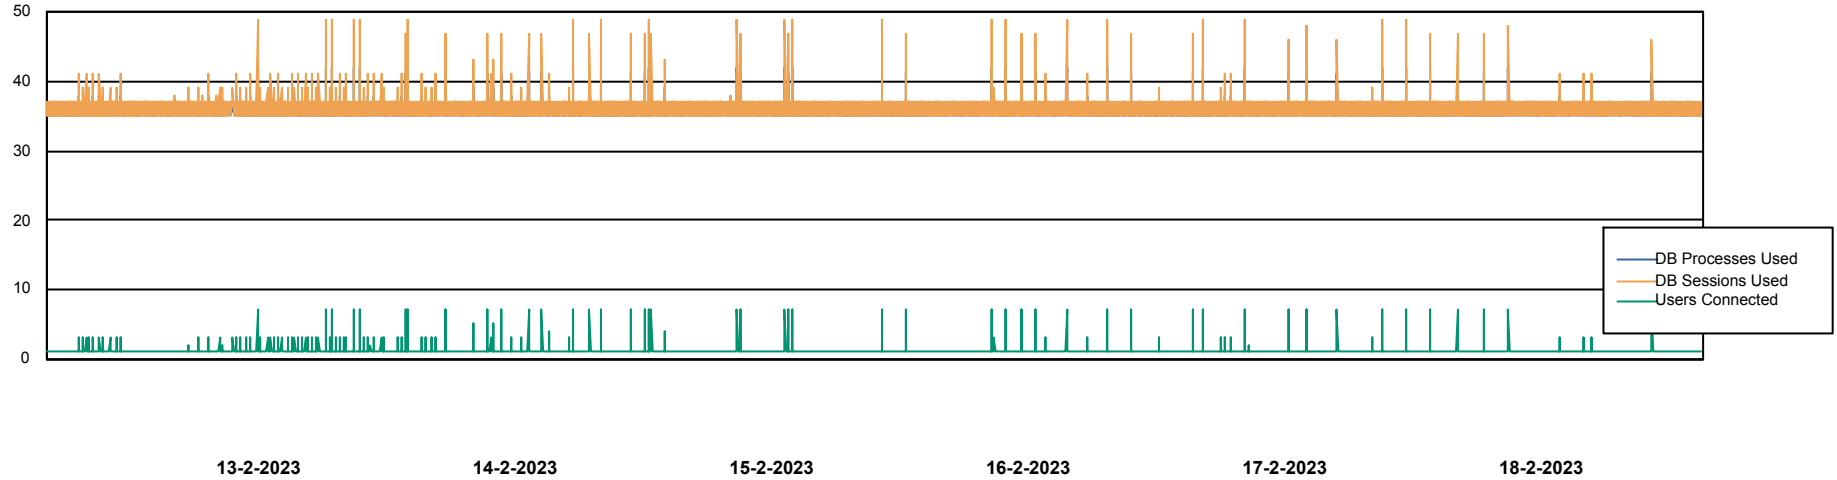

Weekly SLA Customer Report

Customer CIW Production
Database ID 45

Database Performance CIWDB_Production

DB Processes Max 300
DB Sessions Max 472

Weekly SLA Customer Report

Customer CIW Production
Database ID 45

Database Performance CIWDB_Standby

DB Processes Max 300
DB Sessions Max 472

Weekly SLA Customer Report

Customer CIW Production
 Database ID 45

DATABASE SIZE CIWDB_Production

Database growth over last month

Database Tablespace CIWDB_Production

Date	Tablespace Name	Filesize (Gb)	Usedsize (Gb)	Percentage free
18-2-2023	ABSDATA	57	47	18
	INDX	12	7	42
17-2-2023	ABSDATA	57	47	18
	INDX	12	7	42
16-2-2023	ABSDATA	57	47	18
	INDX	12	7	42
15-2-2023	ABSDATA	57	47	18
	INDX	12	7	42
14-2-2023	ABSDATA	57	47	18
	INDX	12	7	42
13-2-2023	ABSDATA	57	47	18
	INDX	12	7	42
12-2-2023	ABSDATA	57	47	18
	INDX	12	7	42