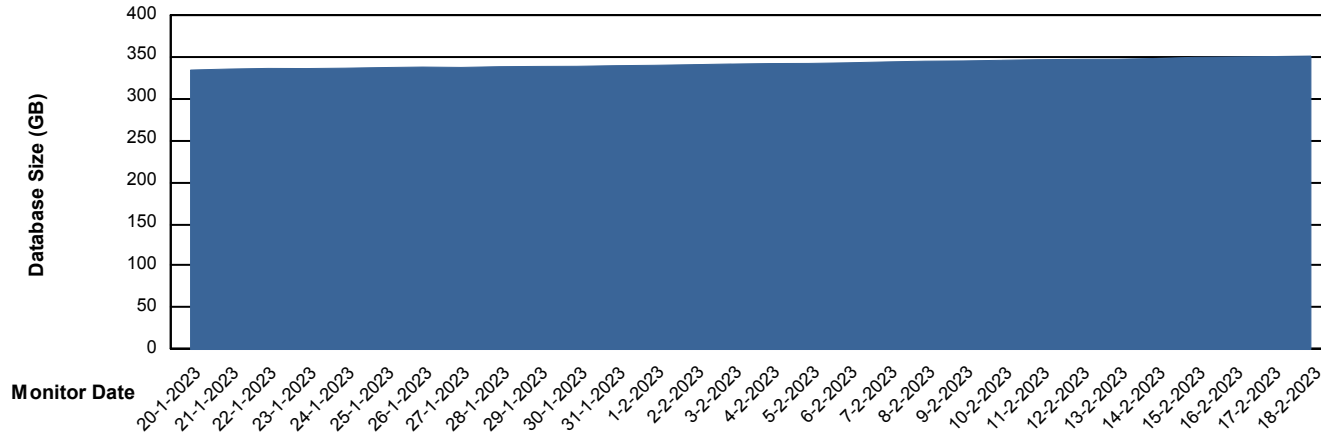

DB Processes Max 300
DB Sessions Max 472

Weekly SLA Customer Report

Customer BGG_Production
Database ID 58

Database Performance BGGDB_Standby

DB Processes Max 300
DB Sessions Max 474

Weekly SLA Customer Report

Customer BGG_Production
Database ID 58

DATABASE SIZE BGGDB_BI

Database growth over last month

DATABASE SIZE BGGDB_Production

Database growth over last month

Weekly SLA Customer Report

Customer BGG_Production
 Database ID 58