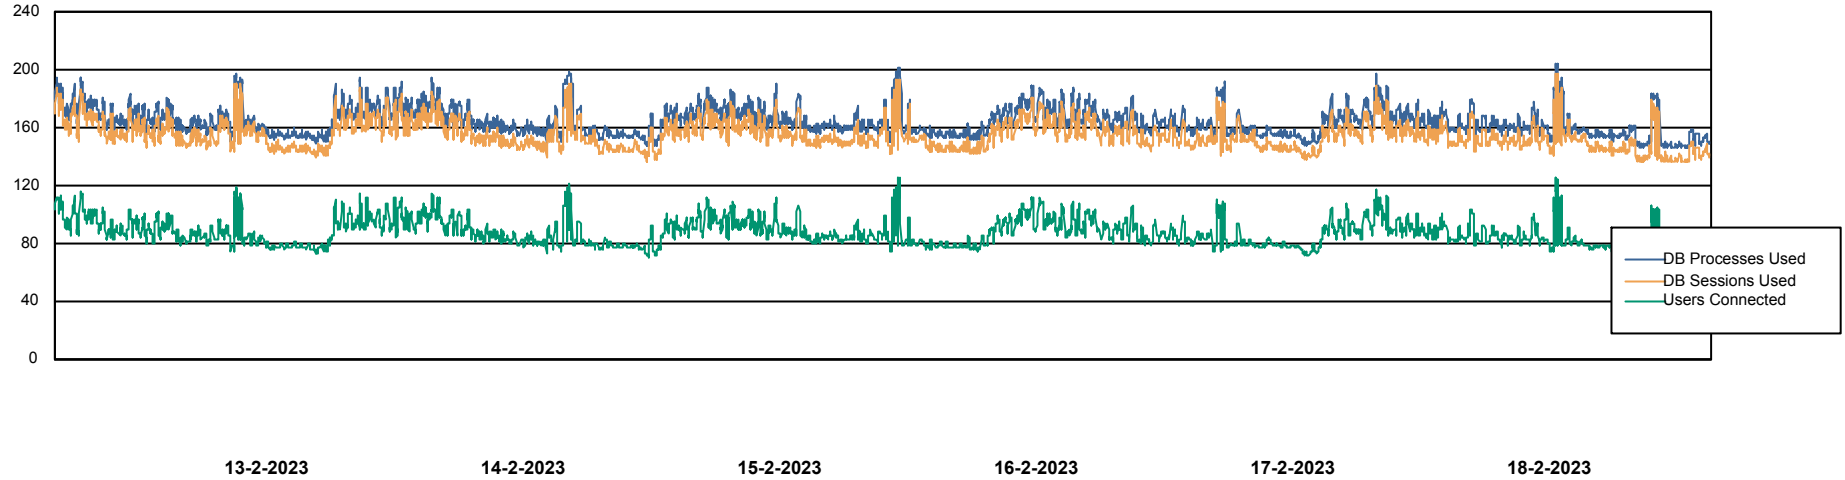

Database Performance BGGDB_Production

DB Processes Max 300
DB Sessions Max 472