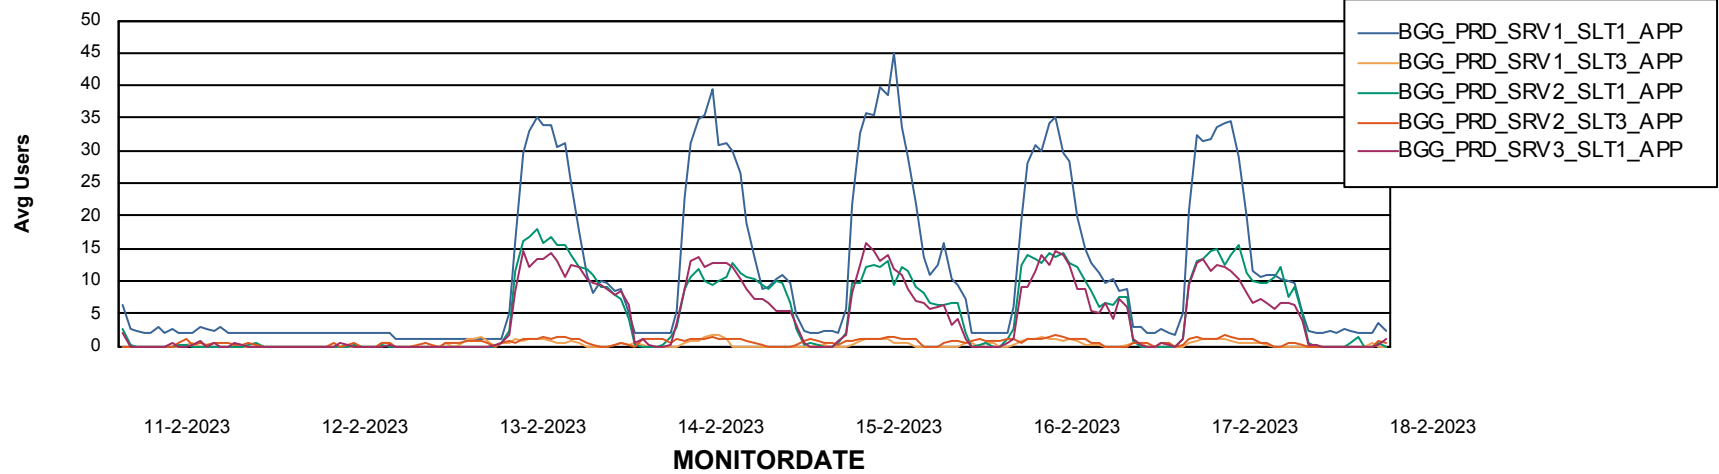

Avg users per day per ABS server