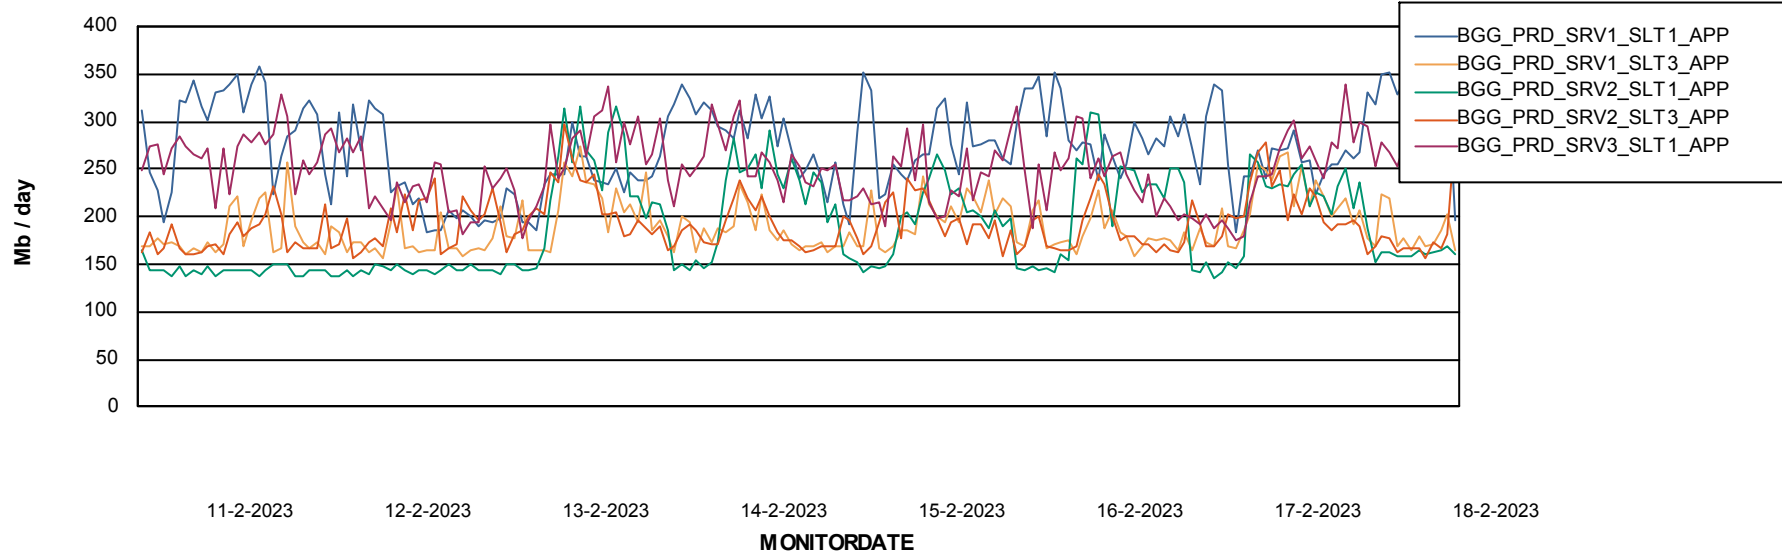

ABSSolute Application Server Services

Avg memory used per ABS Server Service