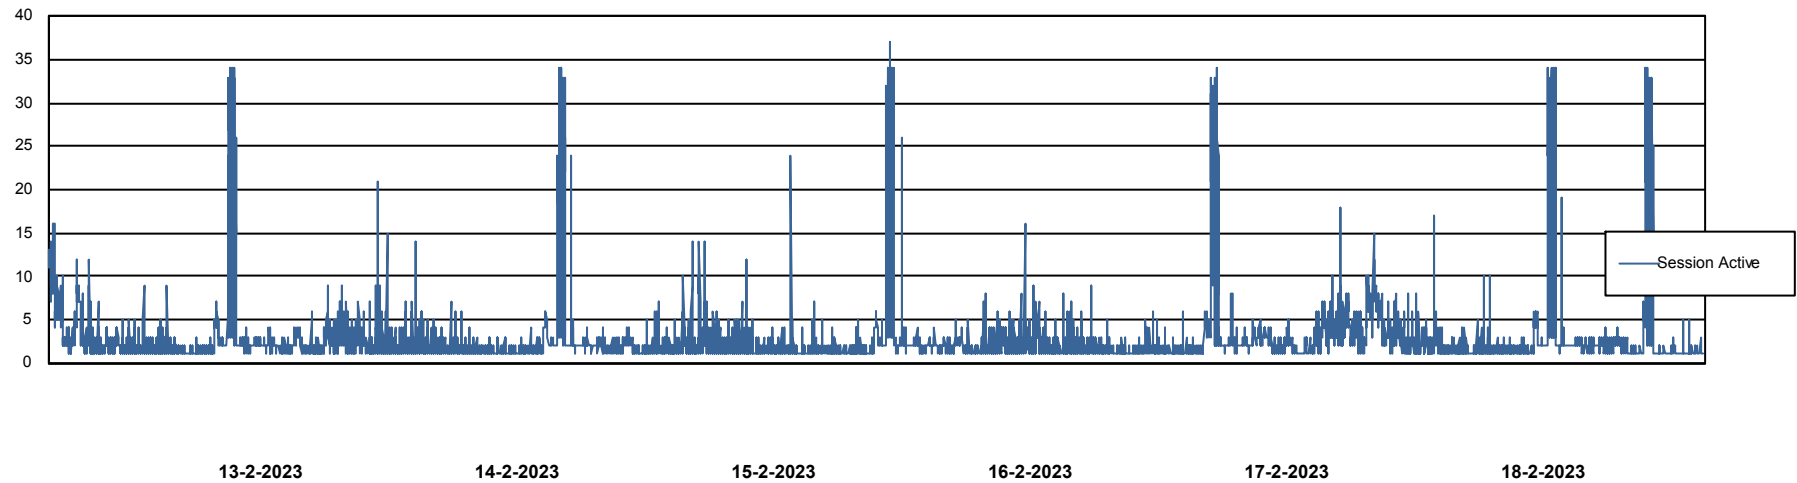

Database Performance BGGDB_Production

DB Processes Max 300
DB Sessions Max 472