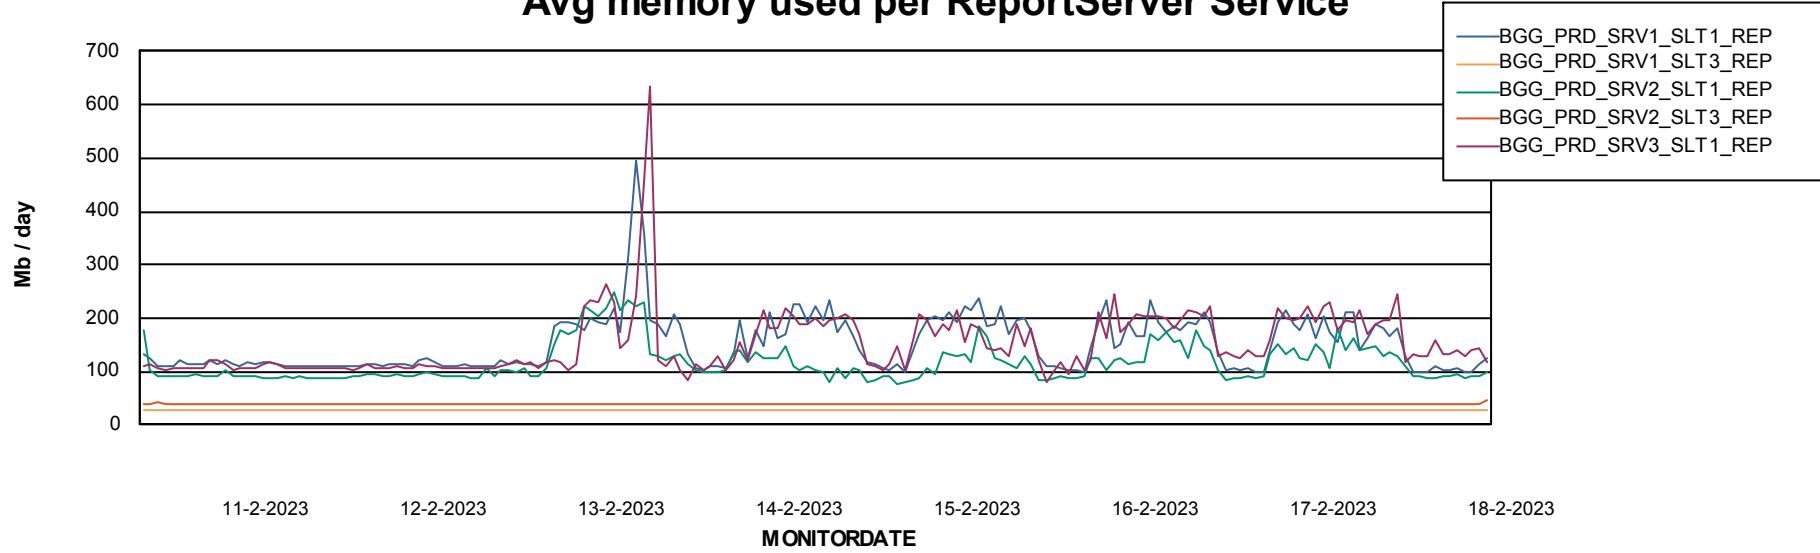

Avg memory used per ABS Server Service

Avg users per day per ABS server

Weekly SLA Customer Report

Customer BGG_Production
Database ID 58

ABSSolute Application ReportServer Services

Avg memory used per ReportServer Service